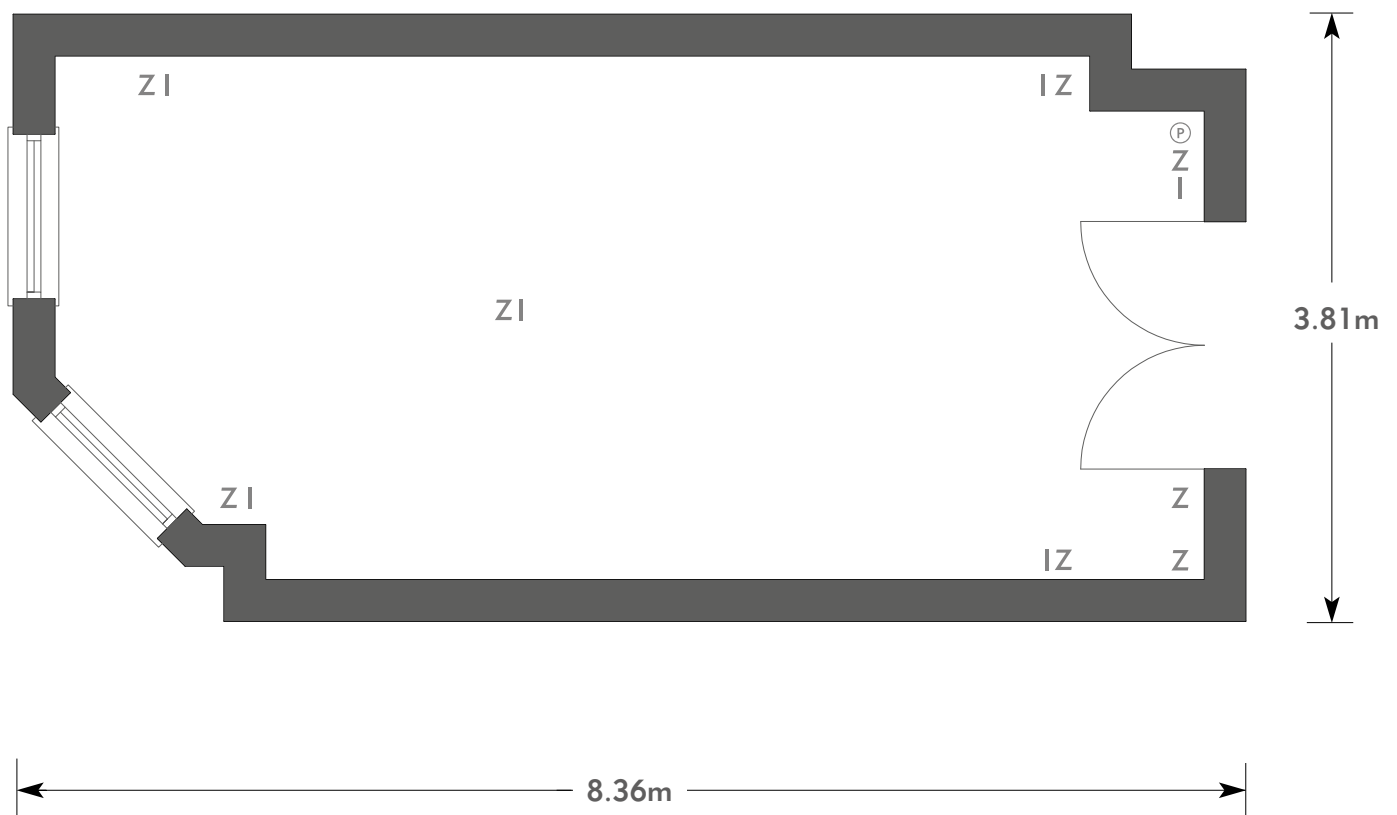

ROYAL BERKSHIRE

White Room

ROYAL BERKSHIRE

AN EXCLUSIVE VENUE

KEY:

- Z = 13 Amp Sockets
- 32A = 32 AMP Single Phase
- (P) = Phone Point
- I = ISDN line

- TV = T. V. Socket
- L/S = Light Switch
- (C) (L) = Chandelier / Ceiling light
- ==== = Screen
- A/C = Heating / Aircon

ROYAL BERKSHIRE

AN EXCLUSIVE VENUE

KEY:

- Z = 13 Amp Sockets
- 32A = 32 AMP Single Phase
- (P) = Phone Point
- I = ISDN line

- TV = T. V. Socket
- L/S = Light Switch
- (C) (L) = Chandelier / Ceiling light
- ==== = Screen
- A/C = Heating / Aircon