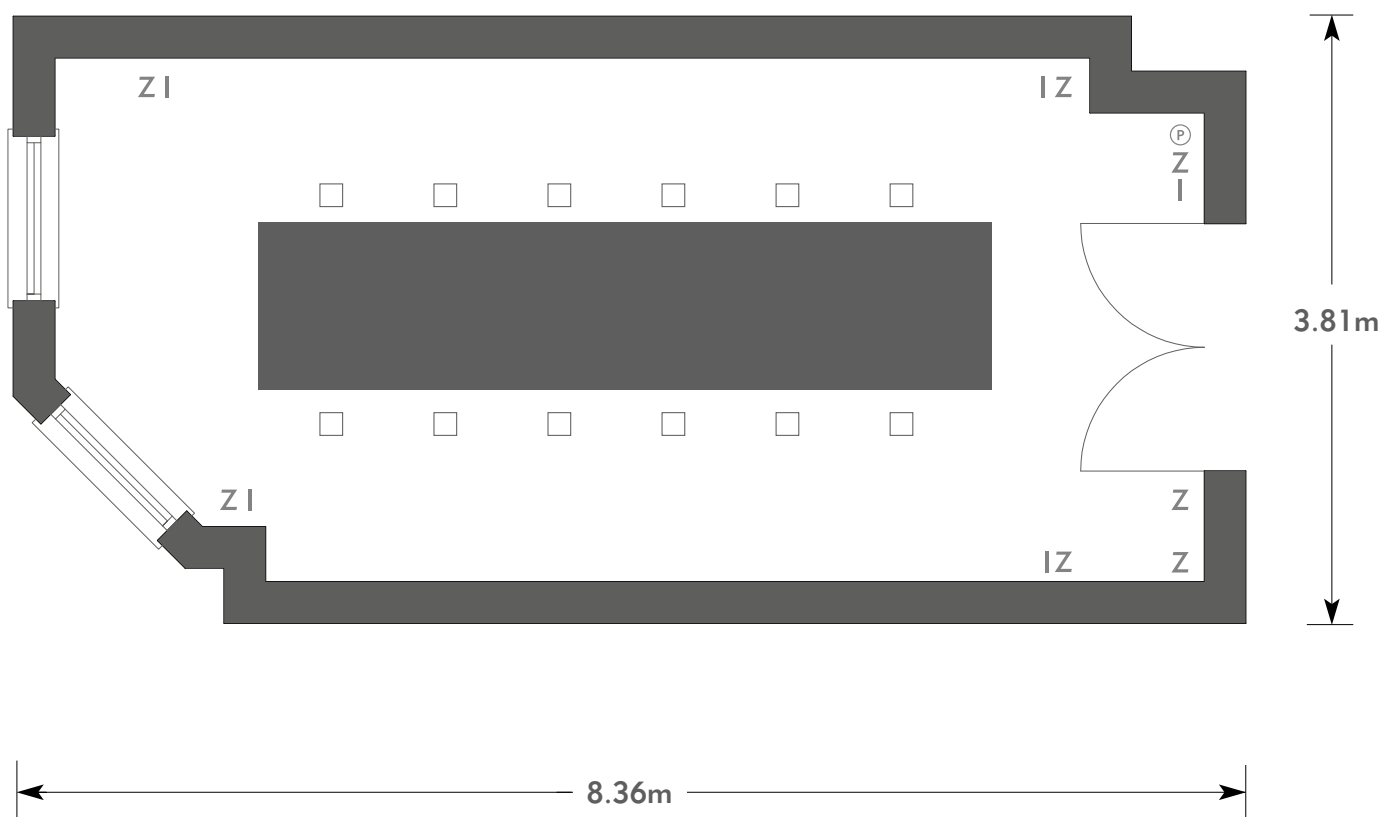

ROYAL BERKSHIRE

White Room

ROYAL BERKSHIRE

AN EXCLUSIVE VENUE

KEY:

- Z = 13 Amp Sockets
- 32A = 32 AMP Single Phase
- (P) = Phone Point
- I = ISDN line

- TV = T. V. Socket
- L/S = Light Switch
- (C) (L) = Chandelier / Ceiling light
- ==== = Screen
- A/C = Heating / Aircon

Diagrams are not to scale, layouts are representative.

To book your meeting or event,
call **01276 478476** or email
groupsales@exclusive.co.uk

ROYAL BERKSHIRE

White Room

Room plan: Boardroom

Capacity: 12 people

ROYAL BERKSHIRE

AN EXCLUSIVE VENUE

KEY:

- Z = 13 Amp Sockets
- 32A = 32 AMP Single Phase
- (P) = Phone Point
- I = ISDN line

- TV = T. V. Socket
- L/S = Light Switch
- (C) (L) = Chandelier / Ceiling light
- ==== = Screen
- A/C = Heating / Aircon