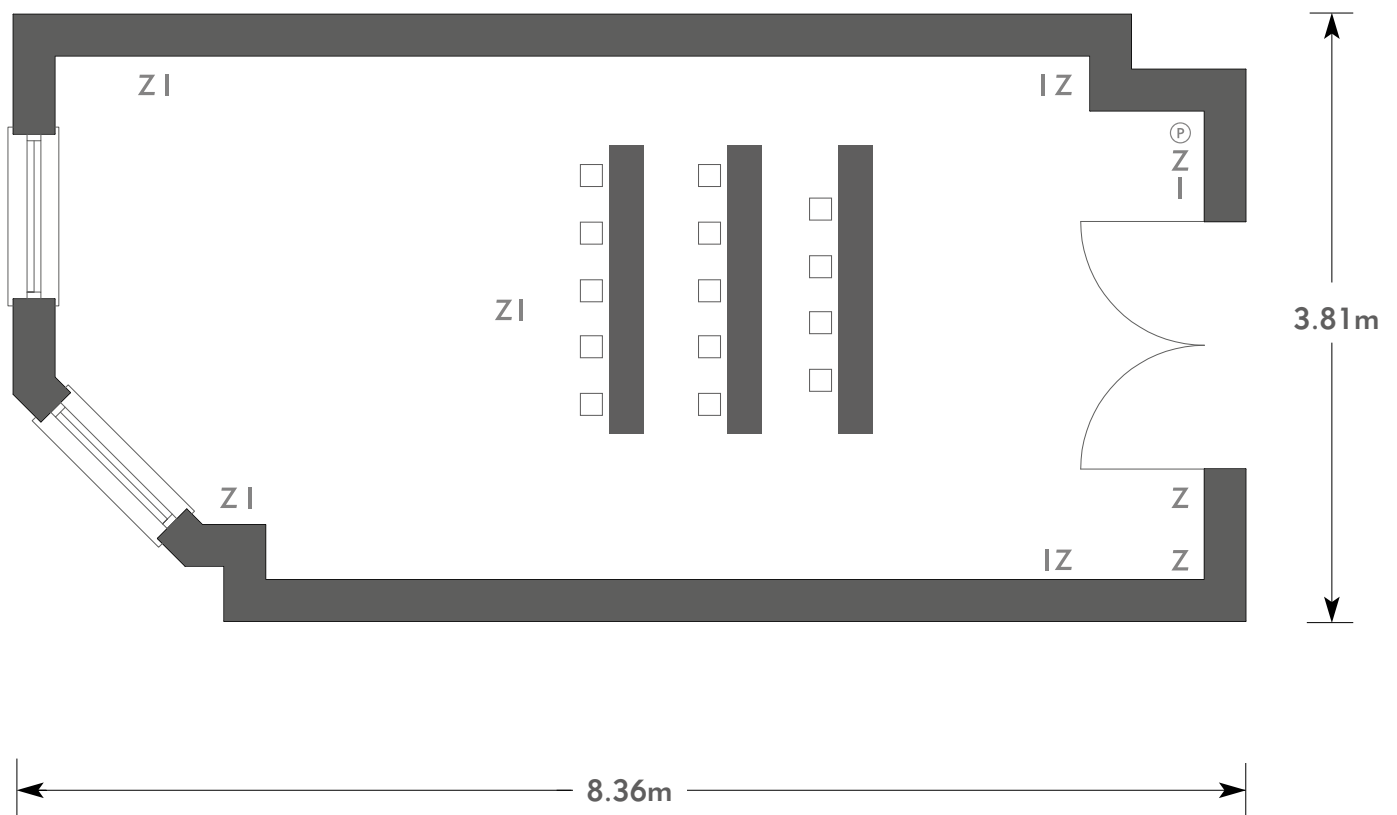

Diagrams are not to scale, layouts are representative.

To book your meeting or event,
call **01276 478476** or email
groupsales@exclusive.co.uk

ROYAL BERKSHIRE

White Room

Room plan: Classroom

Capacity: 14 people

ROYAL BERKSHIRE

AN EXCLUSIVE VENUE

KEY:

- Z = 13 Amp Sockets
- 32A = 32 AMP Single Phase
- (P) = Phone Point
- I = ISDN line

- TV = T. V. Socket
- L/S = Light Switch
- (C) (L) = Chandelier / Ceiling light
- ==== = Screen
- A/C = Heating / Aircon