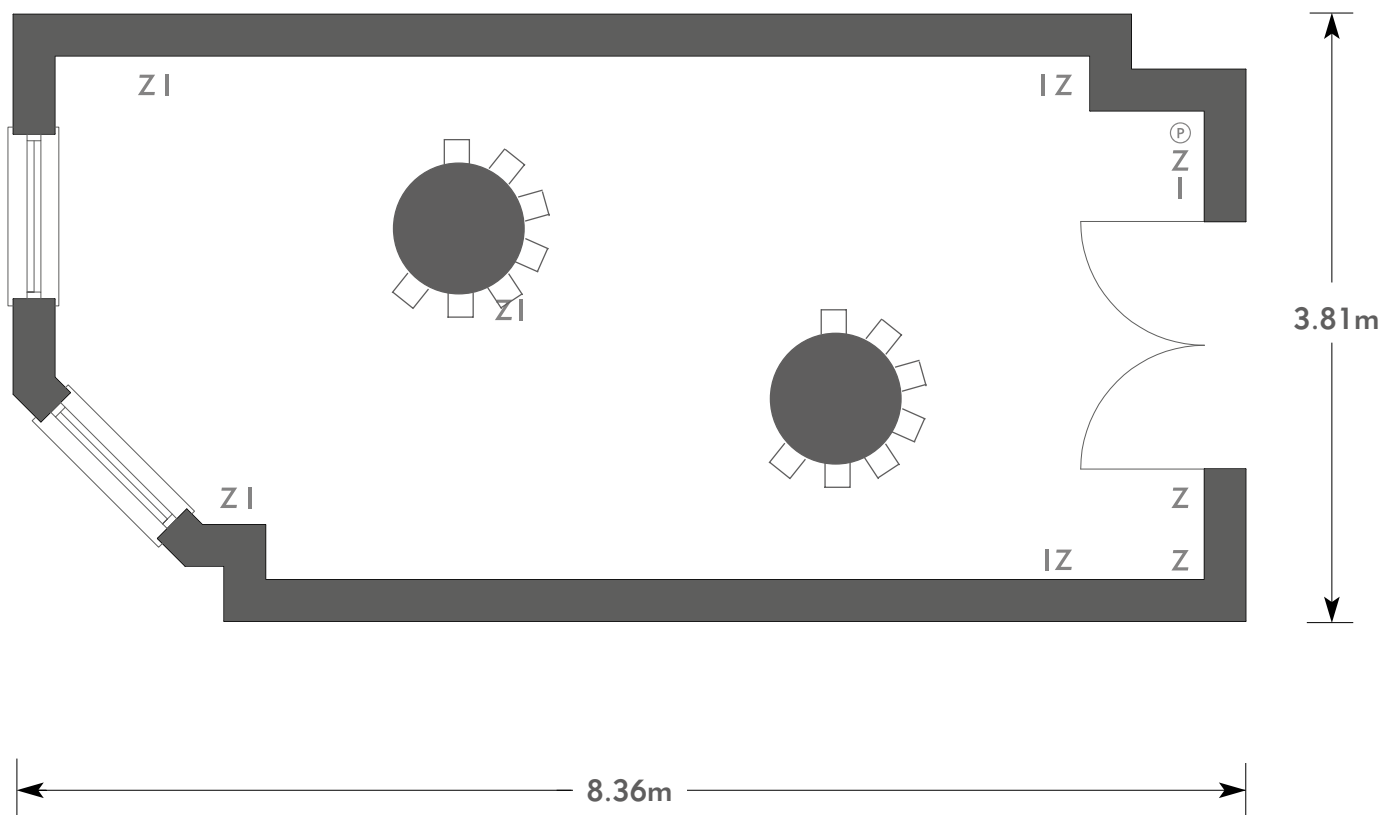

ROYAL BERKSHIRE

White Room

Room plan: Cabaret

Capacity: 14 people

ROYAL BERKSHIRE

AN EXCLUSIVE VENUE

KEY:

- Z = 13 Amp Sockets
- 32A = 32 AMP Single Phase
- (P) = Phone Point
- I = ISDN line

- TV = T. V. Socket
- L/S = Light Switch
- (C) (L) = Chandelier / Ceiling light
- ==== = Screen
- A/C = Heating / Aircon

Diagrams are not to scale, layouts are representative.

To book your meeting or event,
call **01276 478476** or email
groupsales@exclusive.co.uk