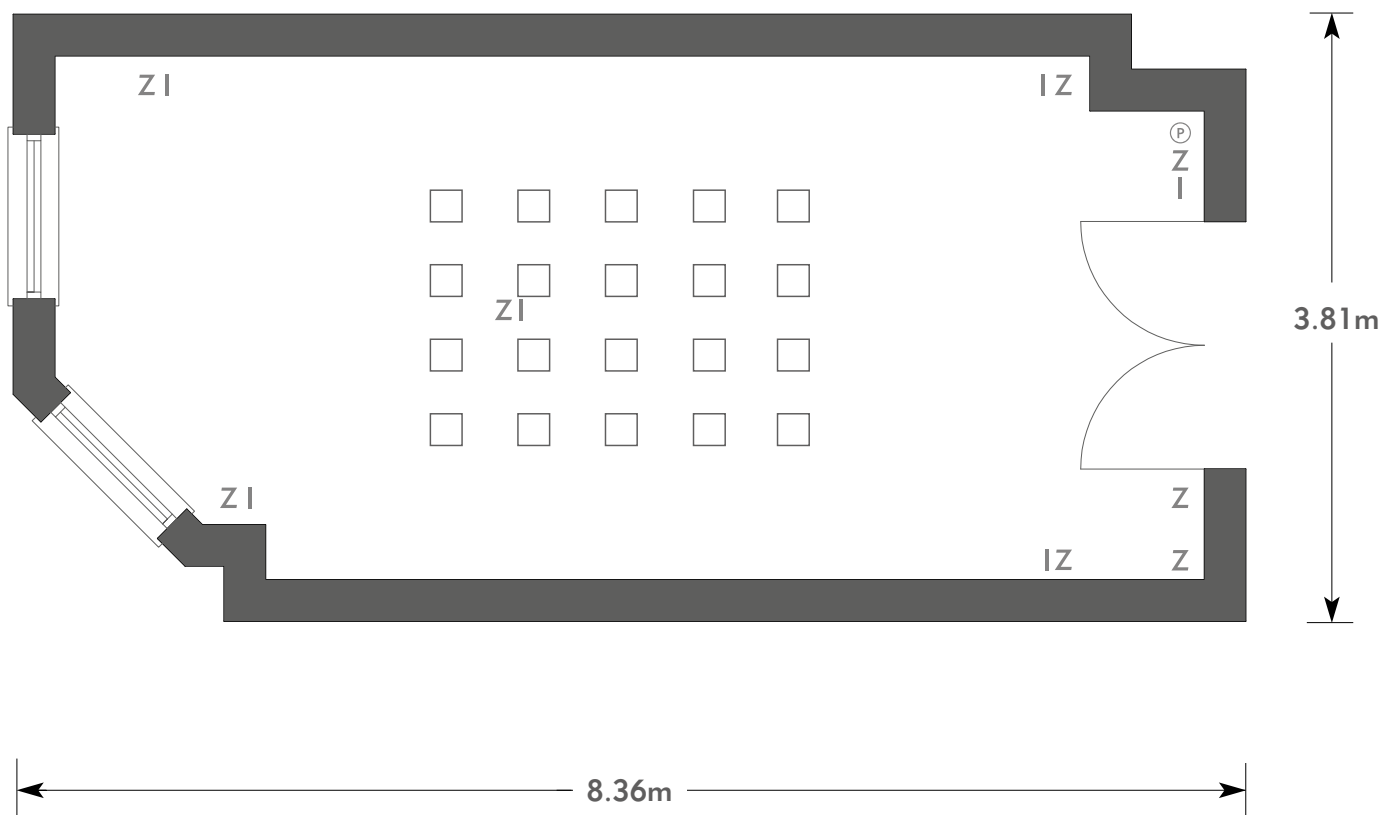

ROYAL BERKSHIRE

White Room

ROYAL BERKSHIRE

AN EXCLUSIVE VENUE

KEY:

- Z = 13 Amp Sockets
- 32A = 32 AMP Single Phase
- (P) = Phone Point
- I = ISDN line

- TV = T. V. Socket
- L/S = Light Switch
- (C) (L) = Chandelier / Ceiling light
- ==== = Screen
- A/C = Heating / Aircon

ROYAL BERKSHIRE

AN EXCLUSIVE VENUE

KEY:

- Z = 13 Amp Sockets
- 32A = 32 AMP Single Phase
- (P) = Phone Point
- I = ISDN line

- TV = T. V. Socket
- L/S = Light Switch
- (C) (L) = Chandelier / Ceiling light
- ==== = Screen
- A/C = Heating / Aircon