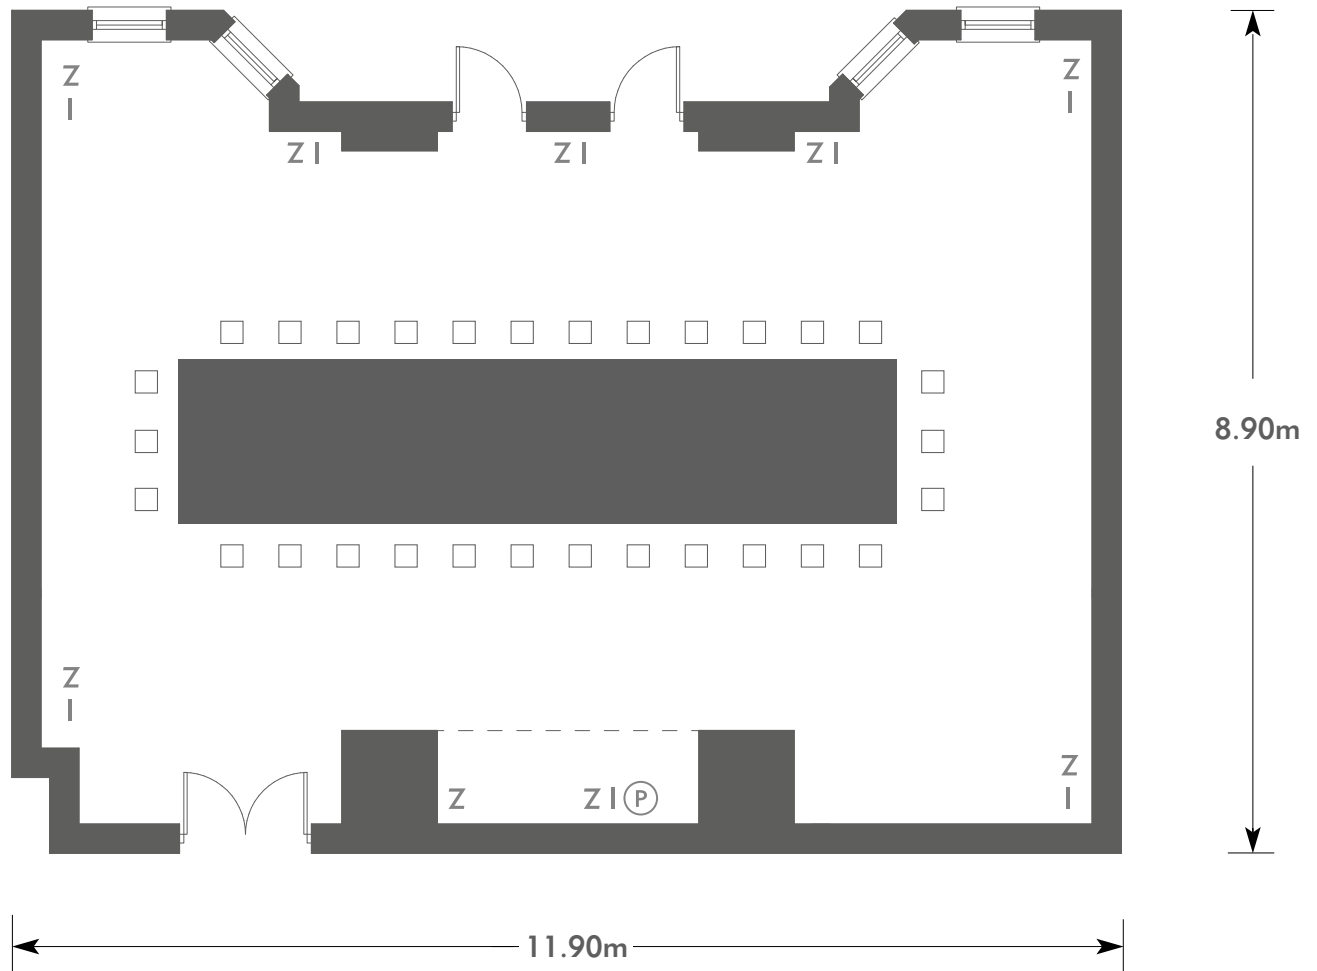

Diagrams are not to scale, layouts are representative.

To book your meeting or event,
call **01276 478476** or email
groupsales@exclusive.co.uk

ROYAL BERKSHIRE

Red Room

Room plan: Boardroom

Capacity: 30 people

ROYAL BERKSHIRE

AN EXCLUSIVE VENUE

KEY:

- Z = 13 Amp Sockets
- 32A = 32 AMP Single Phase
- (P) = Phone Point
- I = ISDN line

- TV = T. V. Socket
- L/S = Light Switch
- (C) (L) = Chandelier / Ceiling light
- ≡ = Screen
- A/C = Heating / Aircon