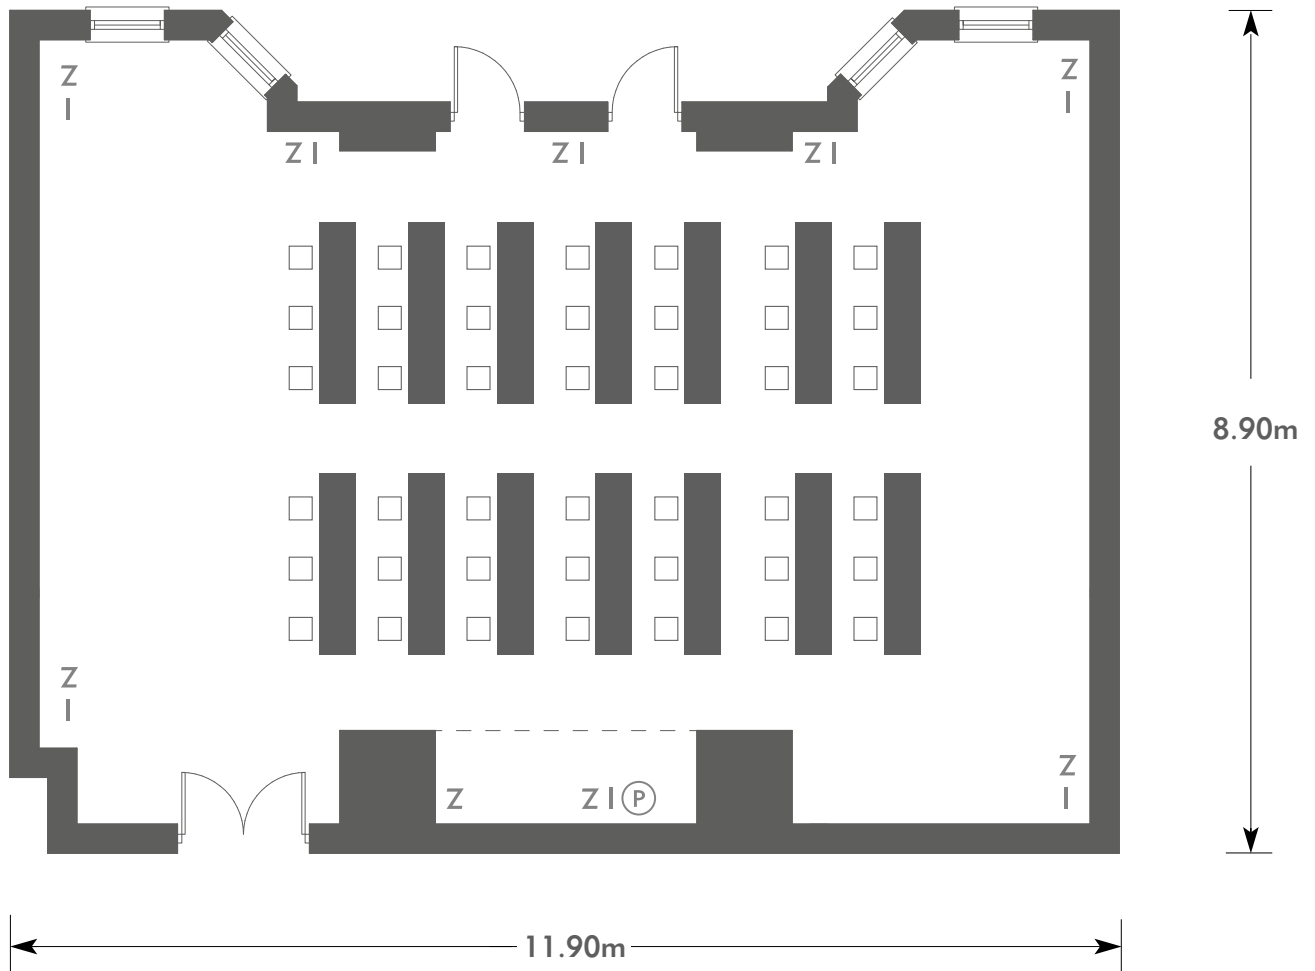

ROYAL BERKSHIRE

Red Room

Room plan: Classroom

Capacity: 42 people

ROYAL BERKSHIRE

AN EXCLUSIVE VENUE

KEY:

- Z = 13 Amp Sockets
- 32A = 32 AMP Single Phase
- (P) = Phone Point
- I = ISDN line

- TV = T. V. Socket
- L/S = Light Switch
- (C) (L) = Chandelier / Ceiling light
- ==== = Screen
- A/C = Heating / Aircon

Diagrams are not to scale, layouts are representative.

To book your meeting or event,
call **01276 478476** or email
groupsales@exclusive.co.uk