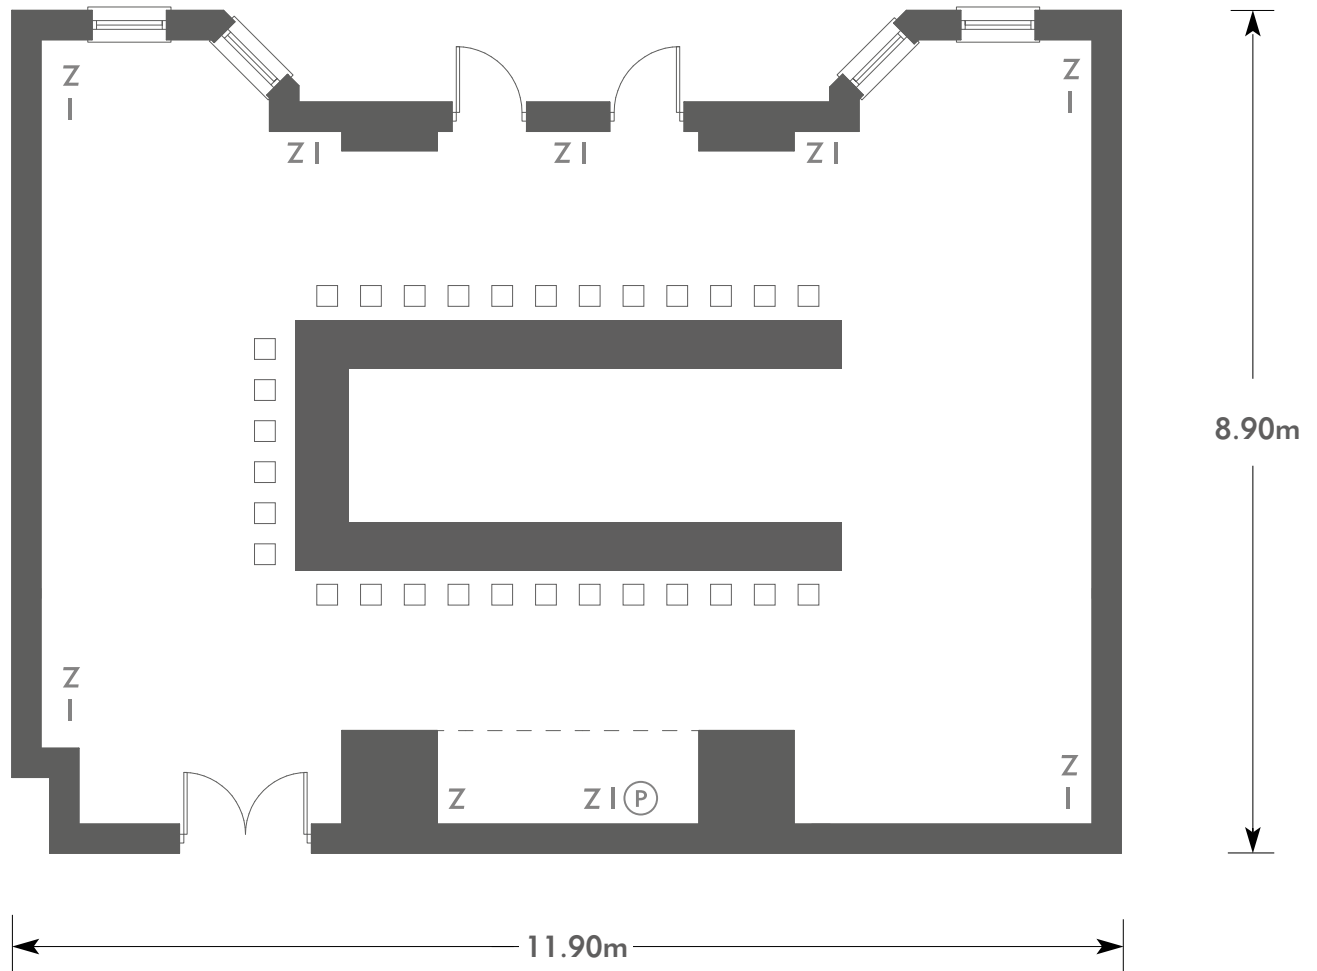

ROYAL BERKSHIRE

Red Room

Room plan: U-shape

Capacity: 30 people

ROYAL BERKSHIRE

AN EXCLUSIVE VENUE

KEY:

- Z = 13 Amp Sockets
- 32A = 32 AMP Single Phase
- (P) = Phone Point
- I = ISDN line

- TV = T. V. Socket
- L/S = Light Switch
- (C) (L) = Chandelier / Ceiling light
- ≡ = Screen
- A/C = Heating / Aircon

Diagrams are not to scale, layouts are representative.

To book your meeting or event,
call **01276 478476** or email
groupsales@exclusive.co.uk