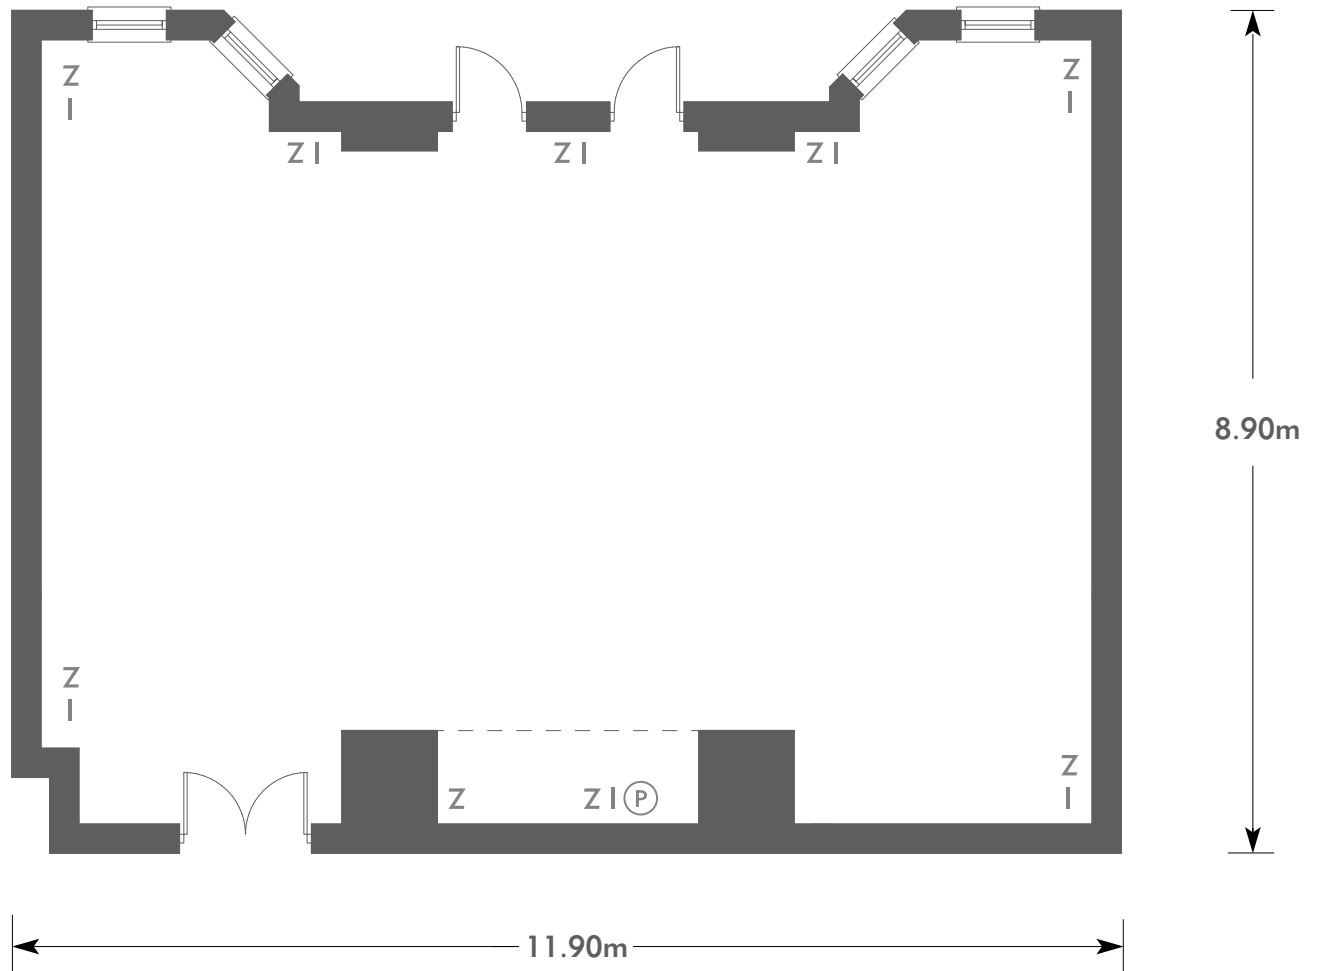

ROYAL BERKSHIRE

Red Room

ROYAL BERKSHIRE
AN EXCLUSIVE VENUE

KEY:

- Z = 13 Amp Sockets
- 32A = 32 AMP Single Phase
- (P) = Phone Point
- I = ISDN line

- TV = T. V. Socket
- L/S = Light Switch
- (C) (L) = Chandelier / Ceiling light
- ≡ = Screen
- A/C = Heating / Aircon

ROYAL BERKSHIRE
AN EXCLUSIVE VENUE

KEY:

- Z = 13 Amp Sockets
- 32A = 32 AMP Single Phase
- (P) = Phone Point
- I = ISDN line

- TV = T. V. Socket
- L/S = Light Switch
- (C) (L) = Chandelier / Ceiling light
- ≡ = Screen
- A/C = Heating / Aircon