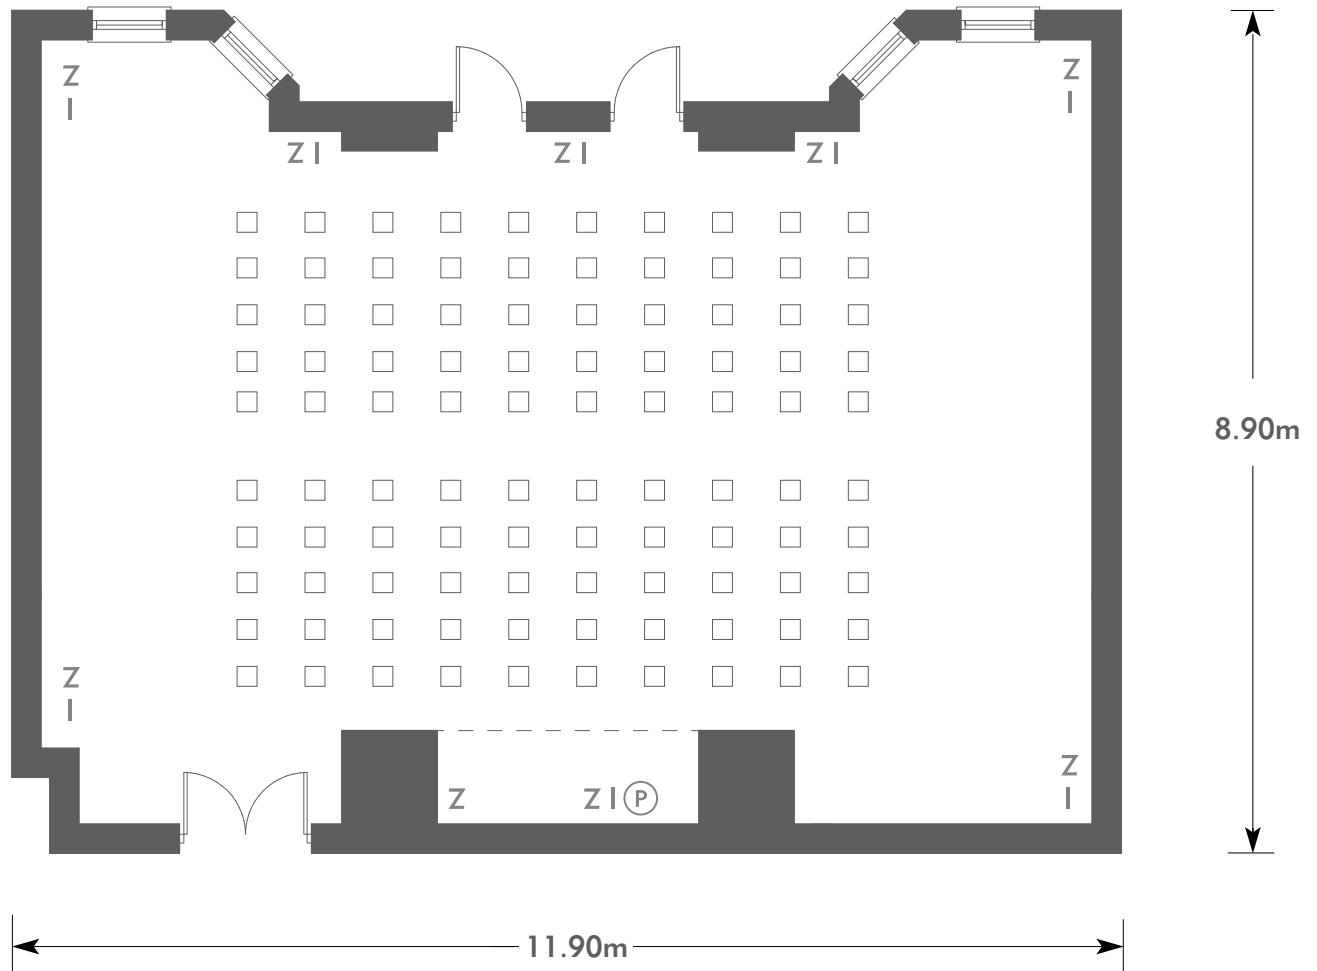

ROYAL BERKSHIRE

Red Room

ROYAL BERKSHIRE
AN EXCLUSIVE VENUE

KEY:

- Z = 13 Amp Sockets
- 32A = 32 AMP Single Phase
- (P) = Phone Point
- I = ISDN line

- TV = T. V. Socket
- L/S = Light Switch
- (C) (L) = Chandelier / Ceiling light
- ≡ = Screen
- A/C = Heating / Aircon

Diagrams are not to scale, layouts are representative.

To book your meeting or event,
call **01276 478476** or email
groupsales@exclusive.co.uk

ROYAL BERKSHIRE

Red Room

Room plan: Theatre
Capacity: 100 people

ROYAL BERKSHIRE
AN EXCLUSIVE VENUE

KEY:

- Z = 13 Amp Sockets
- 32A = 32 AMP Single Phase
- (P) = Phone Point
- I = ISDN line

- TV = T. V. Socket
- L/S = Light Switch
- (C) (L) = Chandelier / Ceiling light
- ≡ = Screen
- A/C = Heating / Aircon