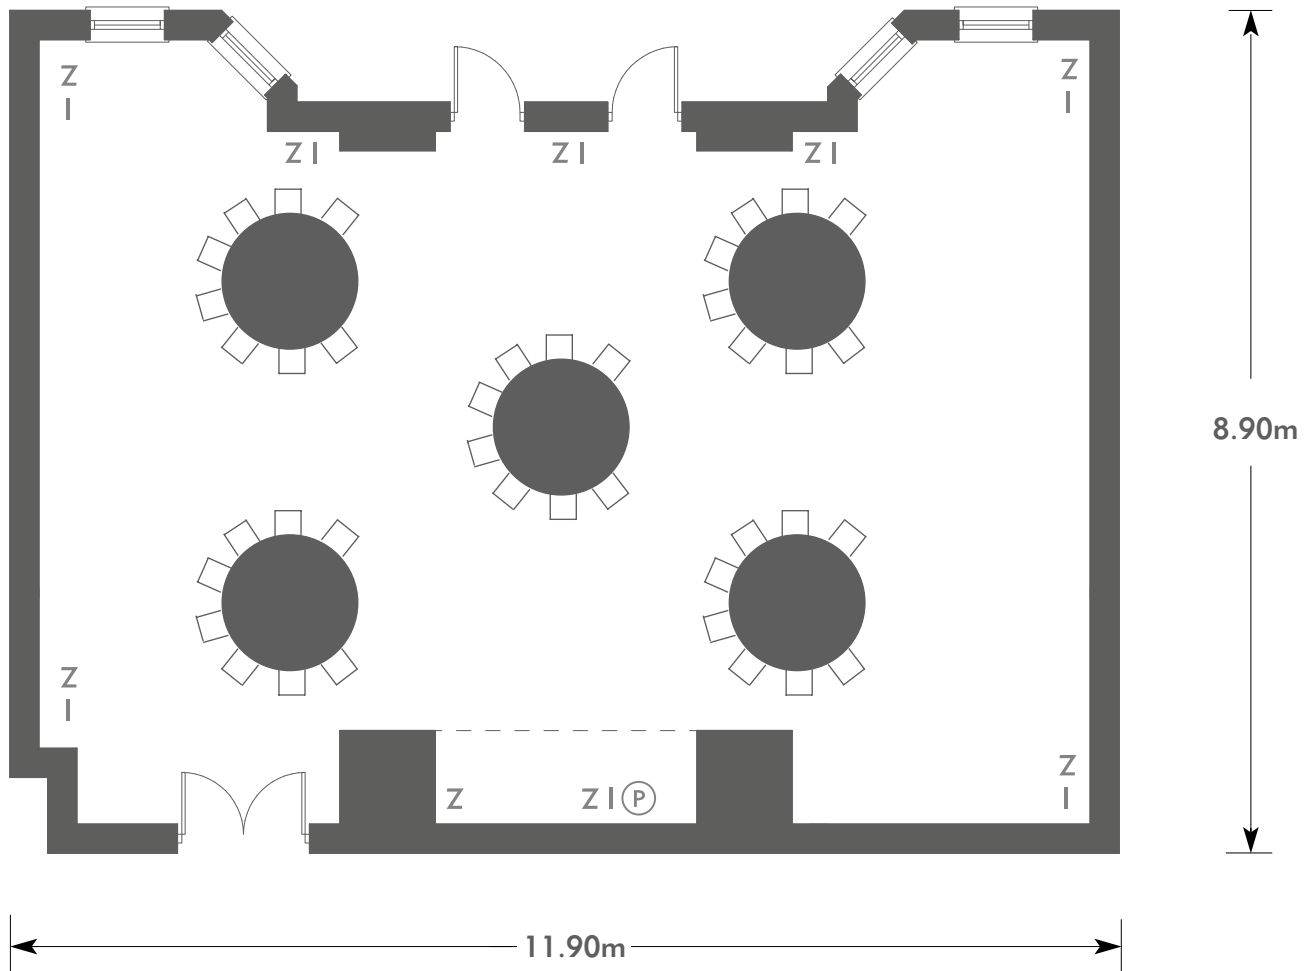

ROYAL BERKSHIRE

Red Room

Room plan: Cabaret
Capacity: 40 people

ROYAL BERKSHIRE
AN EXCLUSIVE VENUE

KEY:

- Z = 13 Amp Sockets
- 32A = 32 AMP Single Phase
- (P) = Phone Point
- I = ISDN line

- TV = T. V. Socket
- L/S = Light Switch
- (C) (L) = Chandelier / Ceiling light
- ==== = Screen
- A/C = Heating / Aircon

Diagrams are not to scale, layouts are representative.

To book your meeting or event,
call **01276 478476** or email
groupsales@exclusive.co.uk