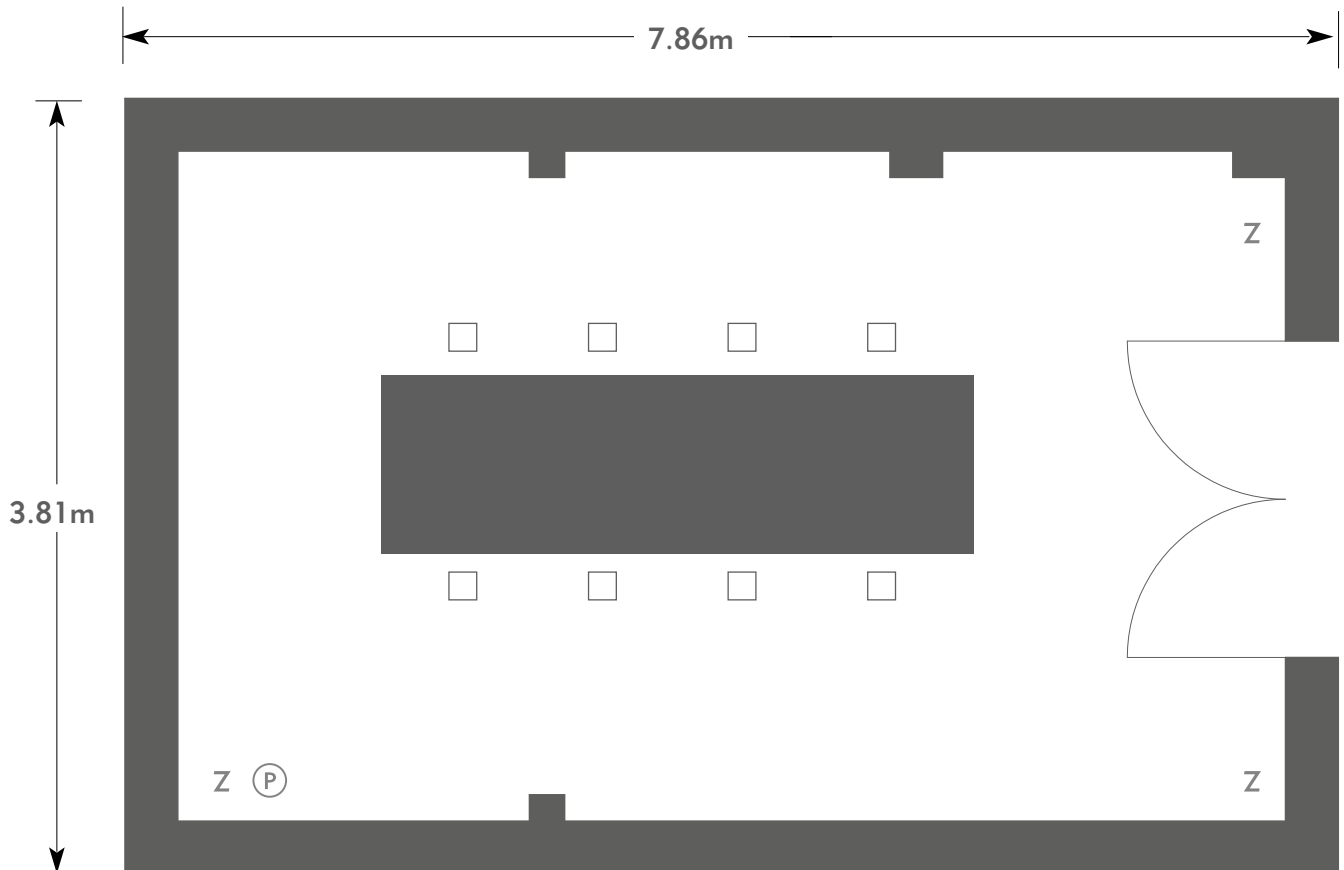

ROYAL BERKSHIRE

Blue Room

ROYAL BERKSHIRE
AN EXCLUSIVE VENUE

KEY:

- Z = 13 Amp Sockets
- 32A = 32 AMP Single Phase
- (P) = Phone Point
- I = ISDN line

- TV = T. V. Socket
- L/S = Light Switch
- (C) (L) = Chandelier / Ceiling light
- ==== = Screen
- A/C = Heating / Aircon

Diagrams are not to scale, layouts are representative.

To book your meeting or event,
call **01276 478476** or email
groupsales@exclusive.co.uk

ROYAL BERKSHIRE

Blue Room

Room plan: Boardroom

Capacity: 10 people

ROYAL BERKSHIRE

AN EXCLUSIVE VENUE

KEY:

Z = 13 Amp Sockets

32A = 32 AMP Single Phase

(P) = Phone Point

I = ISDN line

TV = T. V. Socket

L/S = Light Switch

(C) (L) = Chandelier / Ceiling light

≡ = Screen

A/C = Heating / Aircon

Diagrams are not to scale, layouts are representative.

To book your meeting or event,
call **01276 478476** or email
groupsales@exclusive.co.uk