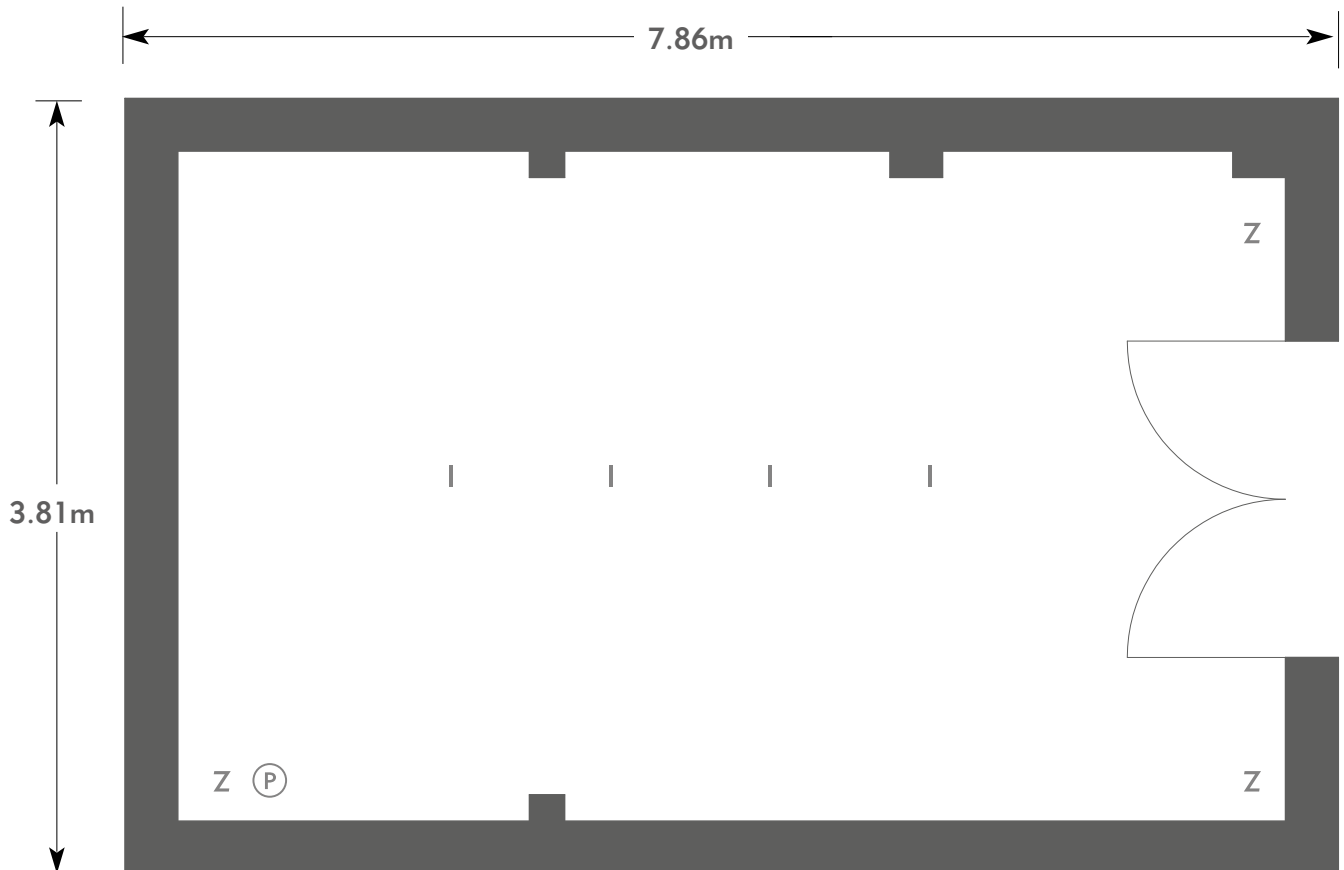

ROYAL BERKSHIRE

Blue Room

ROYAL BERKSHIRE
AN EXCLUSIVE VENUE

KEY:

- Z = 13 Amp Sockets
- 32A = 32 AMP Single Phase
- (P) = Phone Point
- I = ISDN line

- TV = T. V. Socket
- L/S = Light Switch
- (C) (L) = Chandelier / Ceiling light
- ==== = Screen
- A/C = Heating / Aircon

Diagrams are not to scale, layouts are representative.

To book your meeting or event,
call **01276 478476** or email
groupsales@exclusive.co.uk

ROYAL BERKSHIRE

Blue Room

Room plan: Boardroom

Capacity: 10 people

ROYAL BERKSHIRE

AN EXCLUSIVE VENUE

KEY:

Z = 13 Amp Sockets

32A = 32 AMP Single Phase

(P) = Phone Point

I = ISDN line

TV = T. V. Socket

L/S = Light Switch

(C) (L) = Chandelier / Ceiling light

≡ = Screen

A/C = Heating / Aircon

Diagrams are not to scale, layouts are representative.

To book your meeting or event,
call **01276 478476** or email
groupsales@exclusive.co.uk