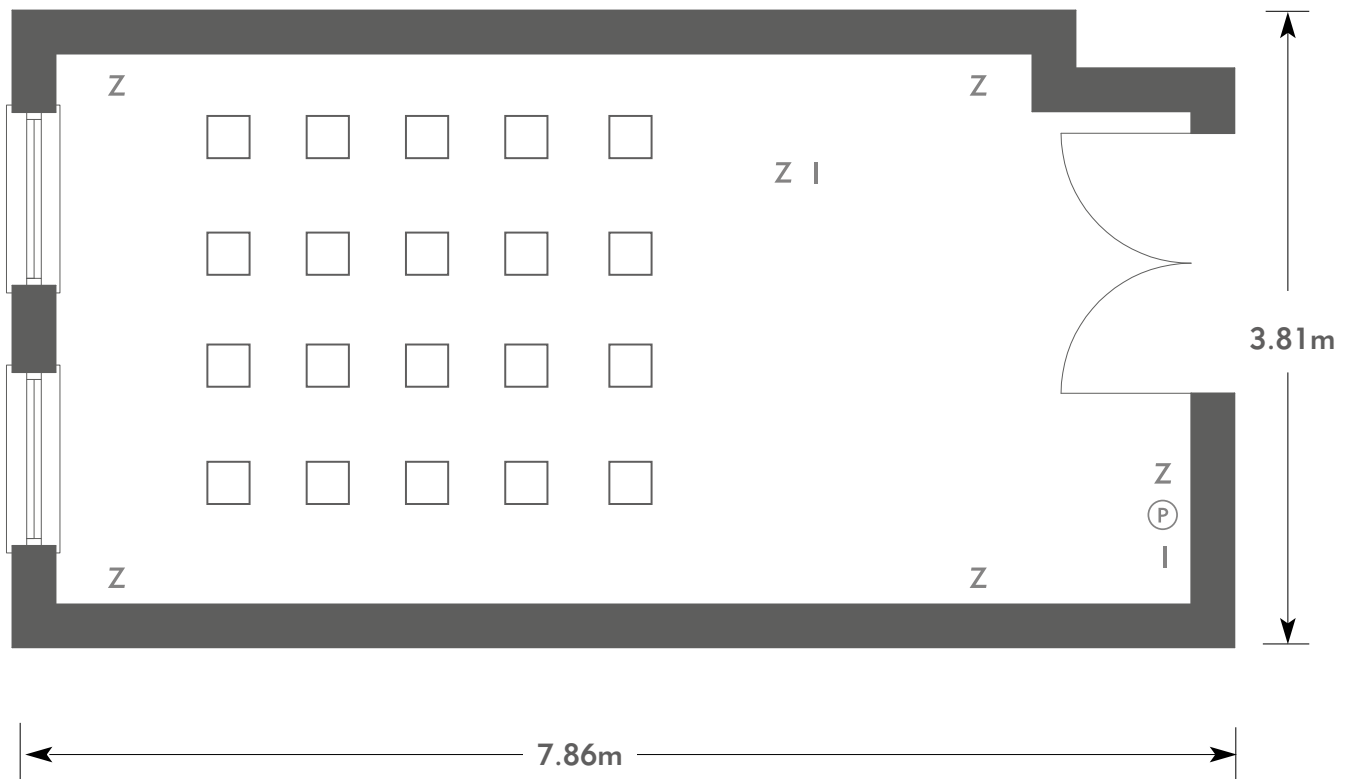

## Green Room

Room plan: Theatre

Capacity: 20 people

ROYAL BERKSHIRE

AN EXCLUSIVE VENUE