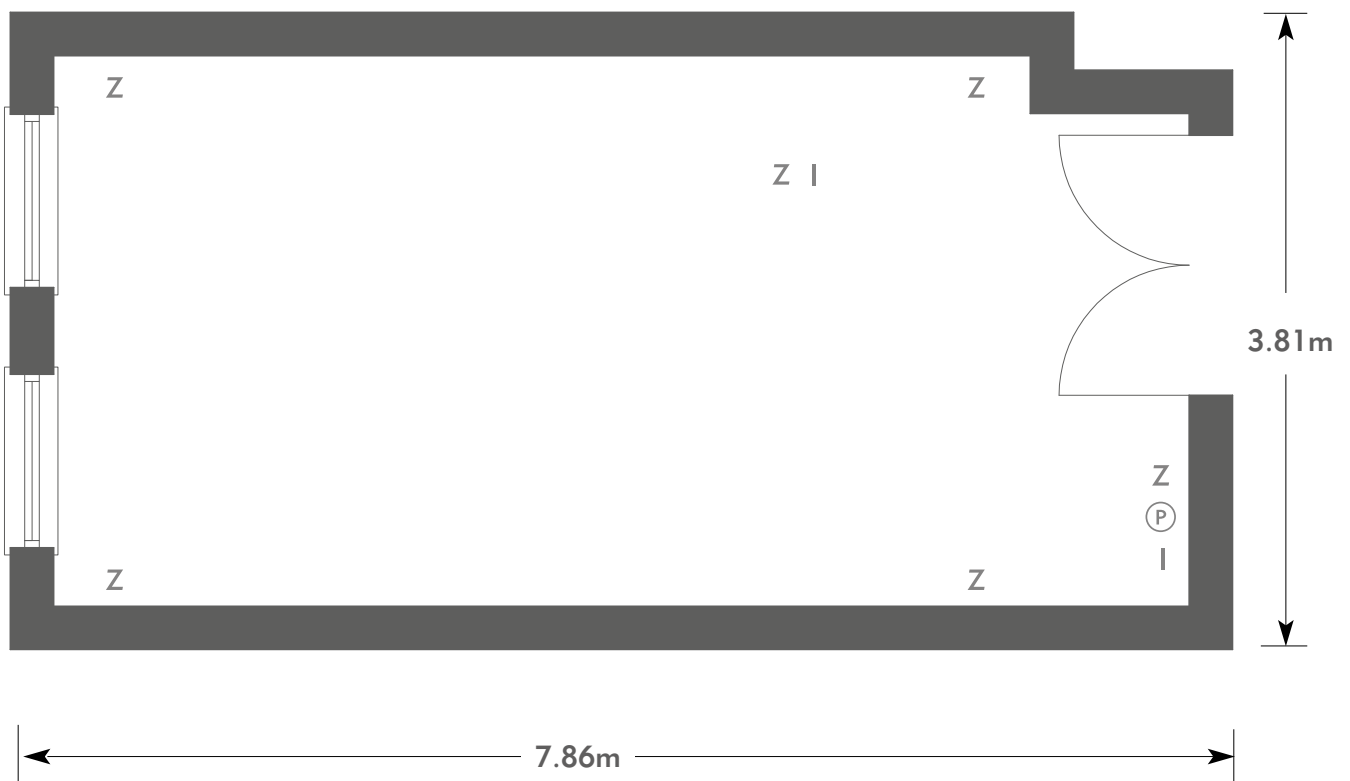

### KEY:

- Z = 13 Amp Sockets
- 32A = 32 AMP Single Phase
- (P) = Phone Point
- I = ISDN line

- TV = T. V. Socket
- L/S = Light Switch
- (C) (L) = Chandelier / Ceiling light
- ==== = Screen
- A/C = Heating / Aircon