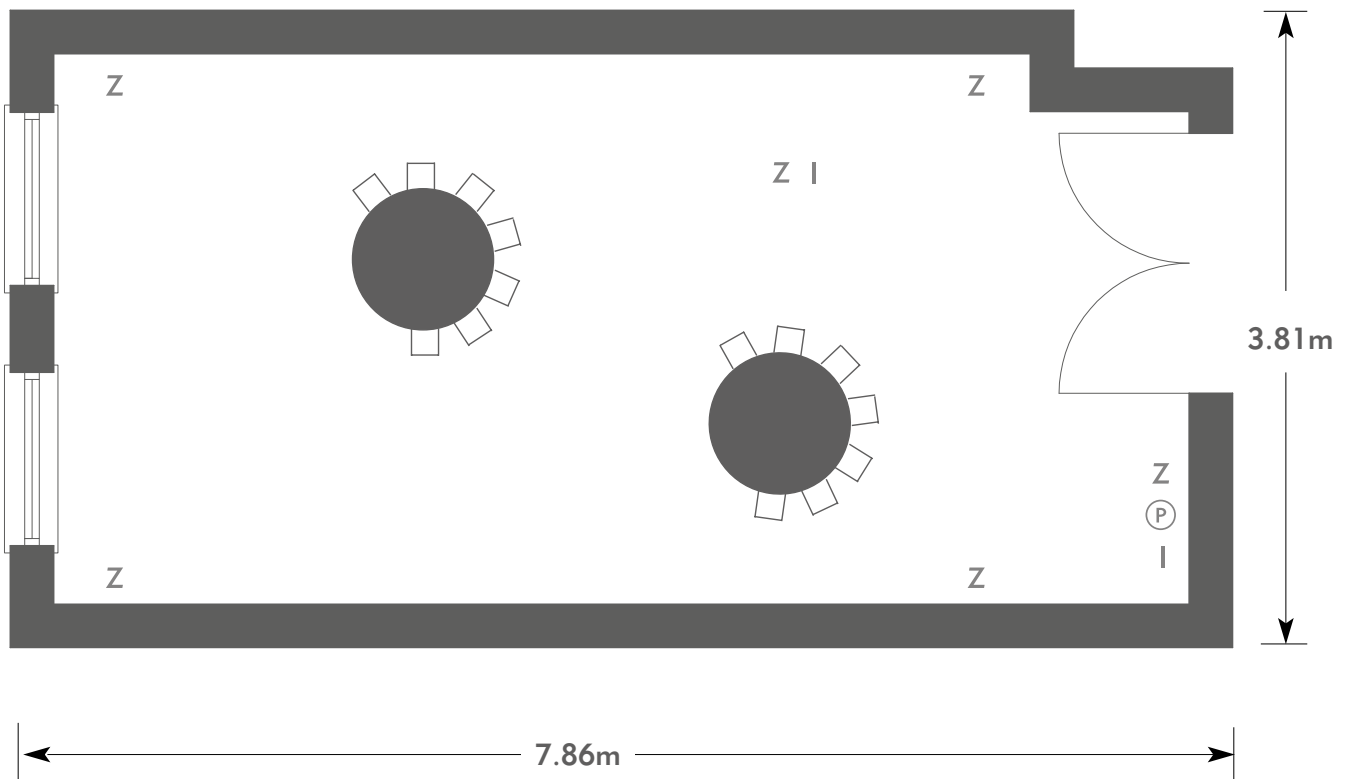

## Green Room

Room plan: Cabaret

Capacity: 14 people

ROYAL BERKSHIRE

AN EXCLUSIVE VENUE