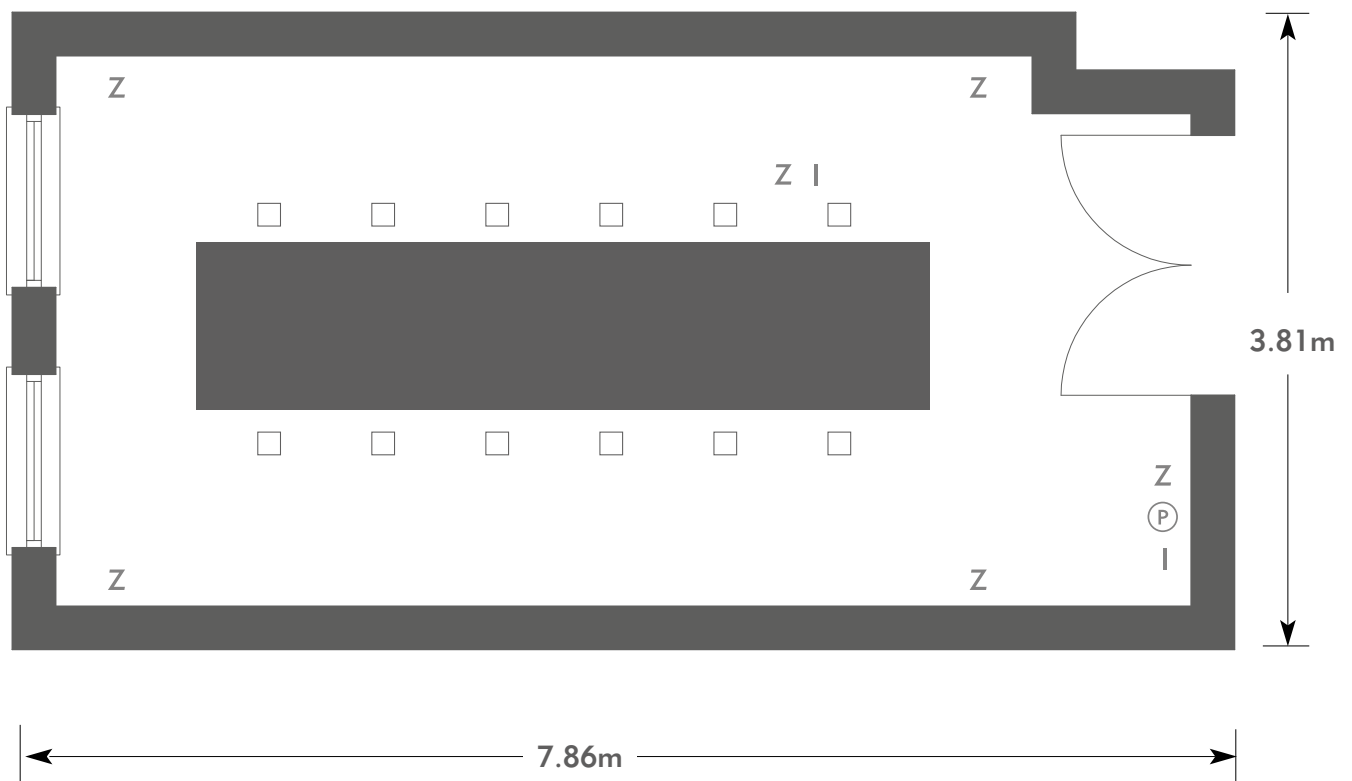

## Green Room

Room plan: Boardroom

Capacity: 12 people

ROYAL BERKSHIRE

AN EXCLUSIVE VENUE

### KEY:

- Z = 13 Amp Sockets
- 32A = 32 AMP Single Phase
- (P) = Phone Point
- I = ISDN line

- TV = T. V. Socket
- L/S = Light Switch
- (L) = Chandelier / Ceiling light
- ≡ = Screen
- A/C = Heating / Aircon