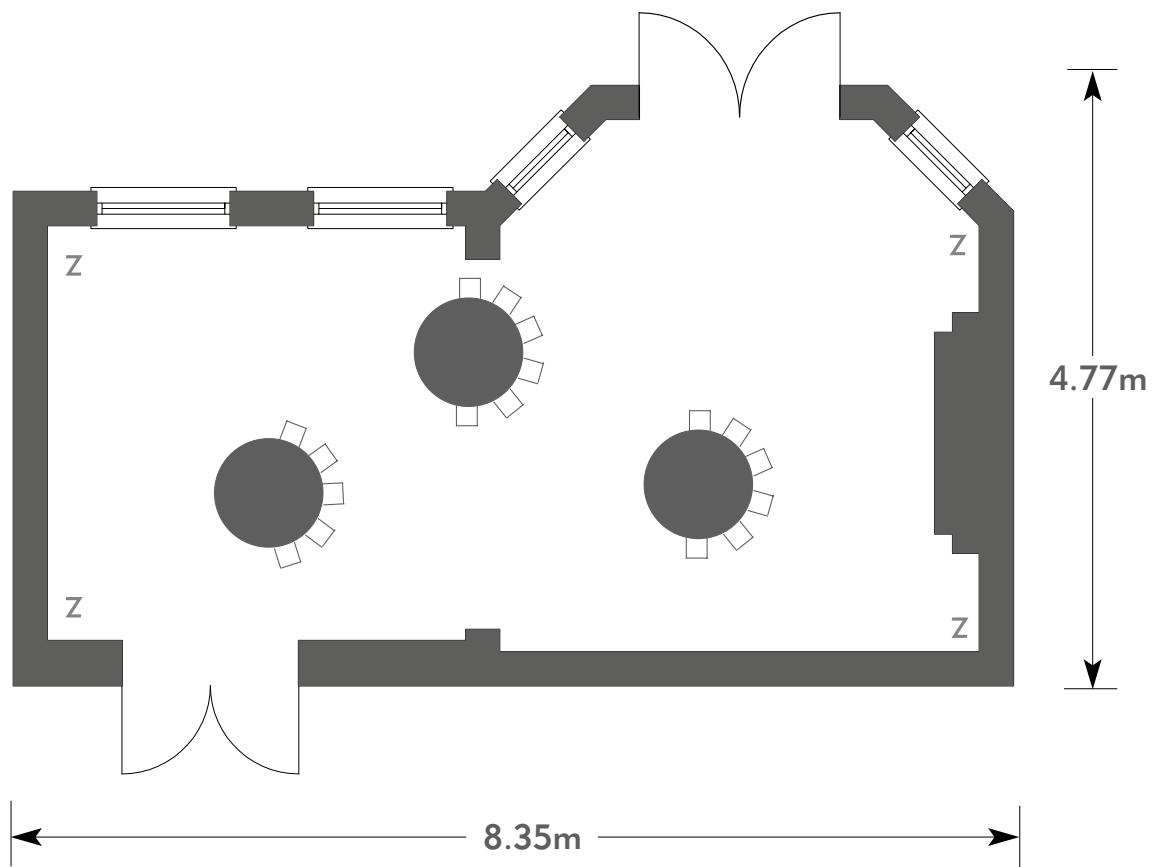

ROYAL BERKSHIRE

Library

Room plan: U-shape

Capacity: 13 people

ROYAL BERKSHIRE

AN EXCLUSIVE VENUE

KEY:

- Z = 13 Amp Sockets
- 32A = 32 AMP Single Phase
- (P) = Phone Point
- I = ISDN line

ROYAL BERKSHIRE

Library

Room plan: Cabaret

Capacity: 20 people

ROYAL BERKSHIRE

AN EXCLUSIVE VENUE

KEY:

- Z = 13 Amp Sockets
- 32A = 32 AMP Single Phase
- (P) = Phone Point
- I = ISDN line

ROYAL BERKSHIRE

Library

Room plan: Rounds for dinner
Capacity: 30 people

ROYAL BERKSHIRE
AN EXCLUSIVE VENUE

KEY:

- Z = 13 Amp Sockets
- 32A = 32 AMP Single Phase
- (P) = Phone Point
- I = ISDN line

- TV = T. V. Socket
- L/S = Light Switch
- (C) (L) = Chandelier / Ceiling light
- ==== = Screen
- A/C = Heating / Aircon