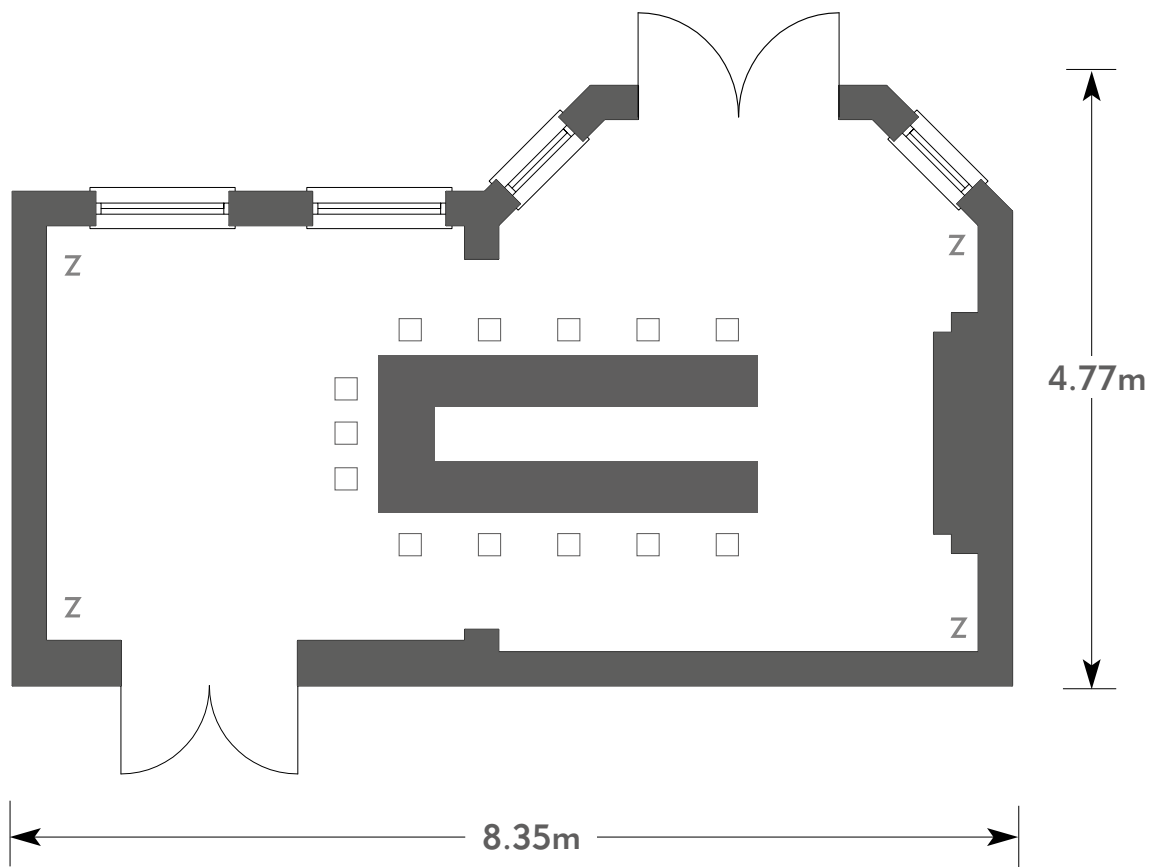

ROYAL BERKSHIRE

Library

Room plan: U-shape

Capacity: 13 people

ROYAL BERKSHIRE

AN EXCLUSIVE VENUE

KEY:

- Z = 13 Amp Sockets
- 32A = 32 AMP Single Phase
- (P) = Phone Point
- I = ISDN line

ROYAL BERKSHIRE

Library

Room plan: Cabaret

Capacity: 20 people

ROYAL BERKSHIRE

AN EXCLUSIVE VENUE

KEY:

- Z = 13 Amp Sockets
- 32A = 32 AMP Single Phase
- (P) = Phone Point
- I = ISDN line