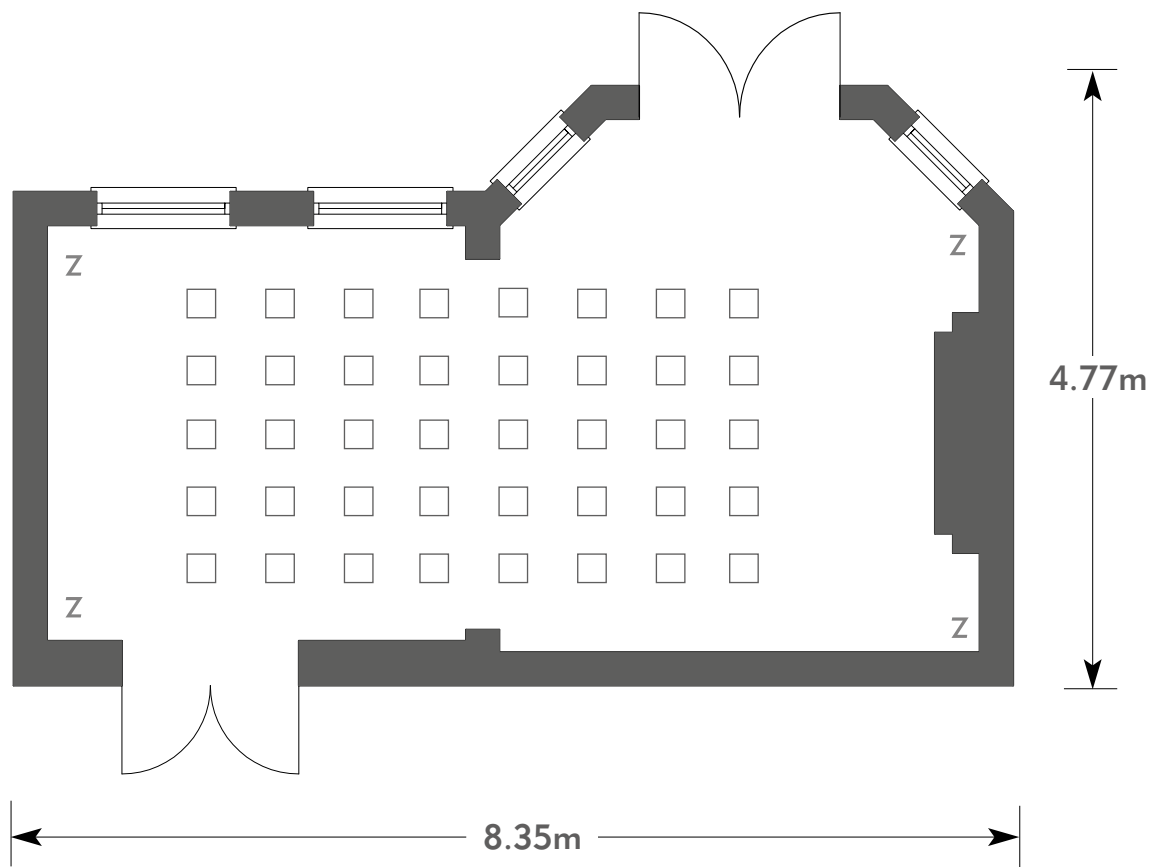

ROYAL BERKSHIRE

Library

Room plan: Theatre
Capacity: 40 people

ROYAL BERKSHIRE
AN EXCLUSIVE VENUE

KEY:

- Z = 13 Amp Sockets
- 32A = 32 AMP Single Phase
- (P) = Phone Point
- I = ISDN line

- TV = T. V. Socket
- L/S = Light Switch
- (C) (L) = Chandelier / Ceiling light
- ≡ = Screen
- A/C = Heating / Aircon

Diagrams are not to scale, layouts are representative.

To book your meeting or event,
call **01276 478476** or email
groupsales@exclusive.co.uk