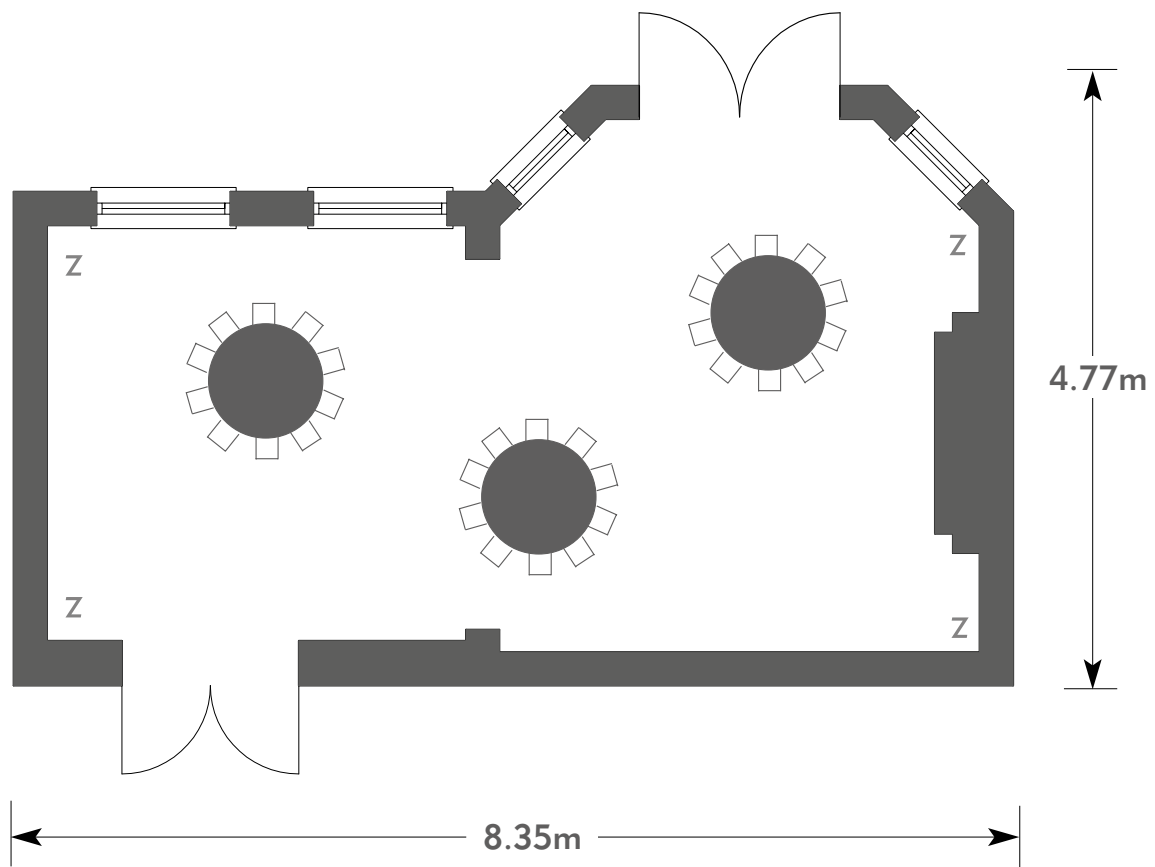

ROYAL BERKSHIRE

Library

Room plan: U-shape

Capacity: 13 people

ROYAL BERKSHIRE

AN EXCLUSIVE VENUE

KEY:

- Z = 13 Amp Sockets
- 32A = 32 AMP Single Phase
- (P) = Phone Point
- I = ISDN line

ROYAL BERKSHIRE

Library

Room plan: Cabaret

Capacity: 20 people

ROYAL BERKSHIRE

AN EXCLUSIVE VENUE

KEY:

- Z = 13 Amp Sockets
- 32A = 32 AMP Single Phase
- (P) = Phone Point
- I = ISDN line

ROYAL BERKSHIRE

Library

Room plan: Rounds for dinner
Capacity: 30 people

ROYAL BERKSHIRE
AN EXCLUSIVE VENUE

KEY:

- Z = 13 Amp Sockets
- 32A = 32 AMP Single Phase
- (P) = Phone Point
- I = ISDN line

- TV = T. V. Socket
- L/S = Light Switch
- (C) (L) = Chandelier / Ceiling light
- ==== = Screen
- A/C = Heating / Aircon