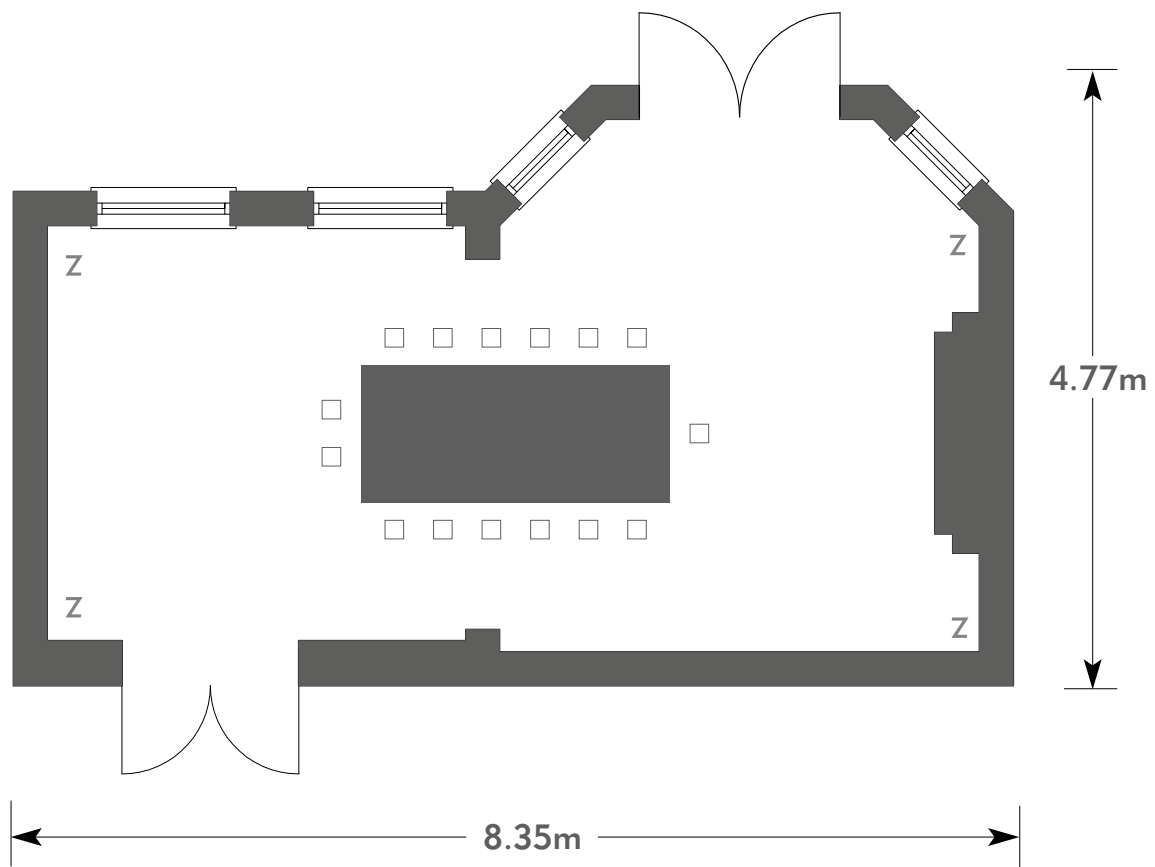

KEY:

- Z = 13 Amp Sockets
- 32A = 32 AMP Single Phase
- (P) = Phone Point
- I = ISDN line

- TV = T. V. Socket
- L/S = Light Switch
- (C) (L) = Chandelier / Ceiling light
- ≡ = Screen
- A/C = Heating / Aircon

Diagrams are not to scale, layouts are representative.

To book your meeting or event,
call **01276 478476** or email
groupsales@exclusive.co.uk