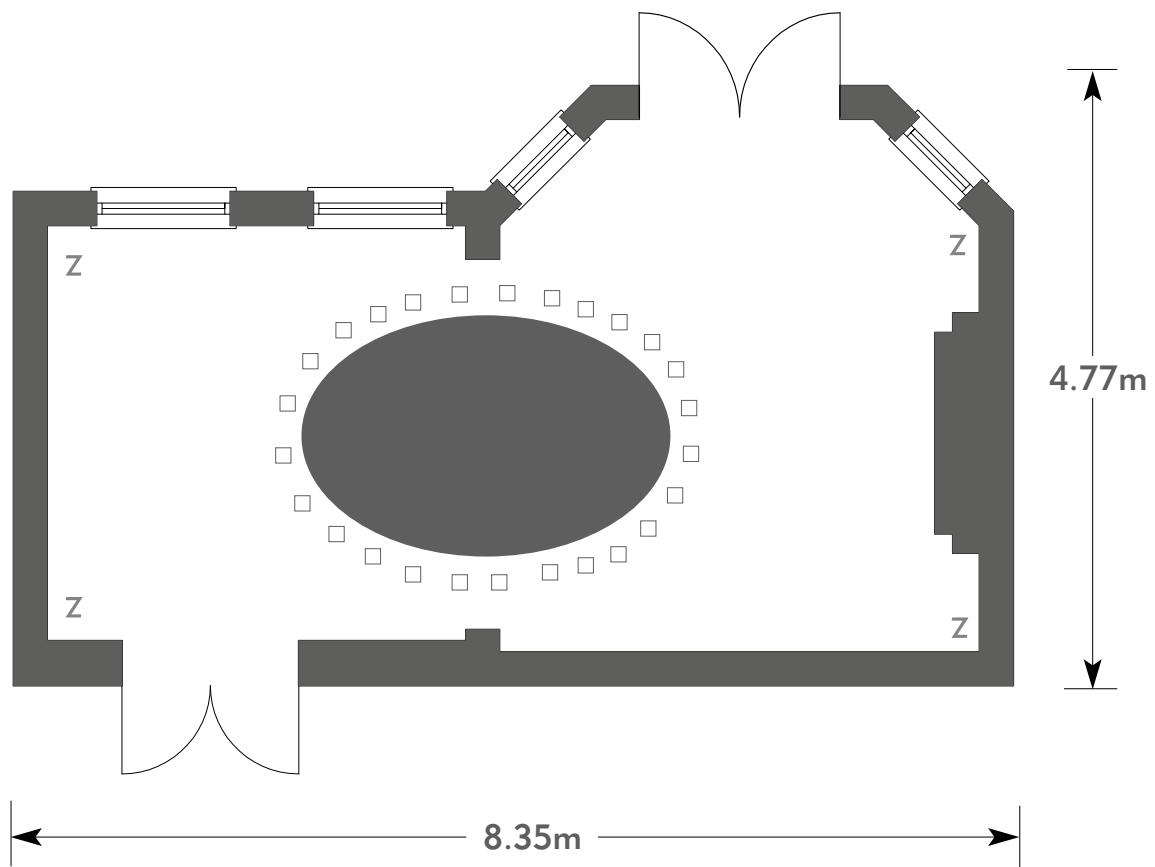

ROYAL BERKSHIRE

Library

Room plan: Rounds for dinner
Capacity: 30 people

ROYAL BERKSHIRE
AN EXCLUSIVE VENUE

KEY:

- Z = 13 Amp Sockets
- 32A = 32 AMP Single Phase
- (P) = Phone Point
- I = ISDN line

- TV = T. V. Socket
- L/S = Light Switch
- (C) (L) = Chandelier / Ceiling light
- ==== = Screen
- A/C = Heating / Aircon

Diagrams are not to scale, layouts are representative.

To book your meeting or event,
call **01276 478476** or email
groupsales@exclusive.co.uk

ROYAL BERKSHIRE

Library

Room plan: Oval
Capacity: 26 people

ROYAL BERKSHIRE
AN EXCLUSIVE VENUE

KEY:

- Z = 13 Amp Sockets
- 32A = 32 AMP Single Phase
- (P) = Phone Point
- I = ISDN line

- TV = T. V. Socket
- L/S = Light Switch
- (C) (L) = Chandelier / Ceiling light
- ≡ = Screen
- A/C = Heating / Aircon