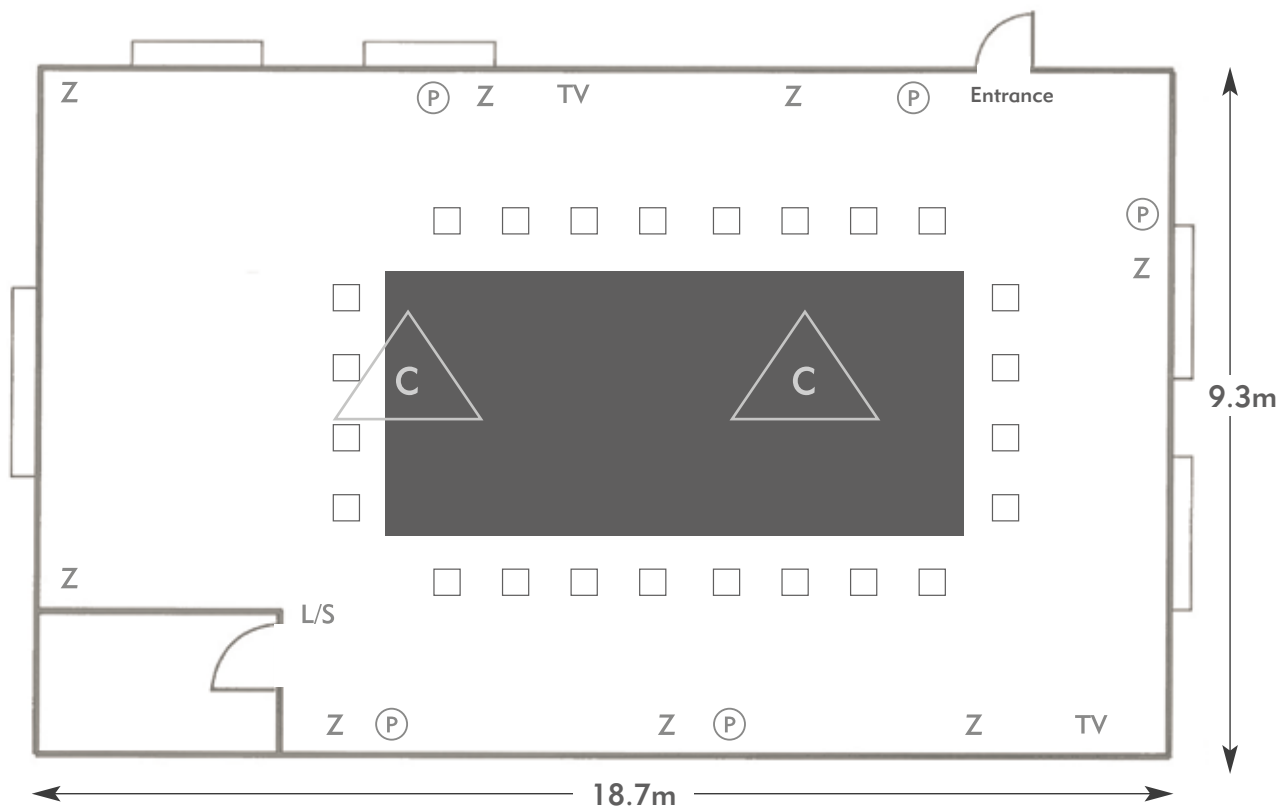

THE MANOR HOUSE GOLF CLUB

Wiltshire

Room plan: Boardroom

Capacity: 24 people

THE MANOR HOUSE

AN EXCLUSIVE GOLF CLUB

KEY:

Z = 13 Amp Sockets

32A = 32 AMP Single Phase

(P) = Phone Point

I = ISDN line

TV = T. V. Socket

L/S = Light Switch

(C) (L) = Chandelier / Ceiling light

==== = Screen

A/C = Heating / Aircon

Diagrams are not to scale, layouts are representative.

To book your meeting or event,
call **01276 478476** or email
groupsales@exclusive.co.uk