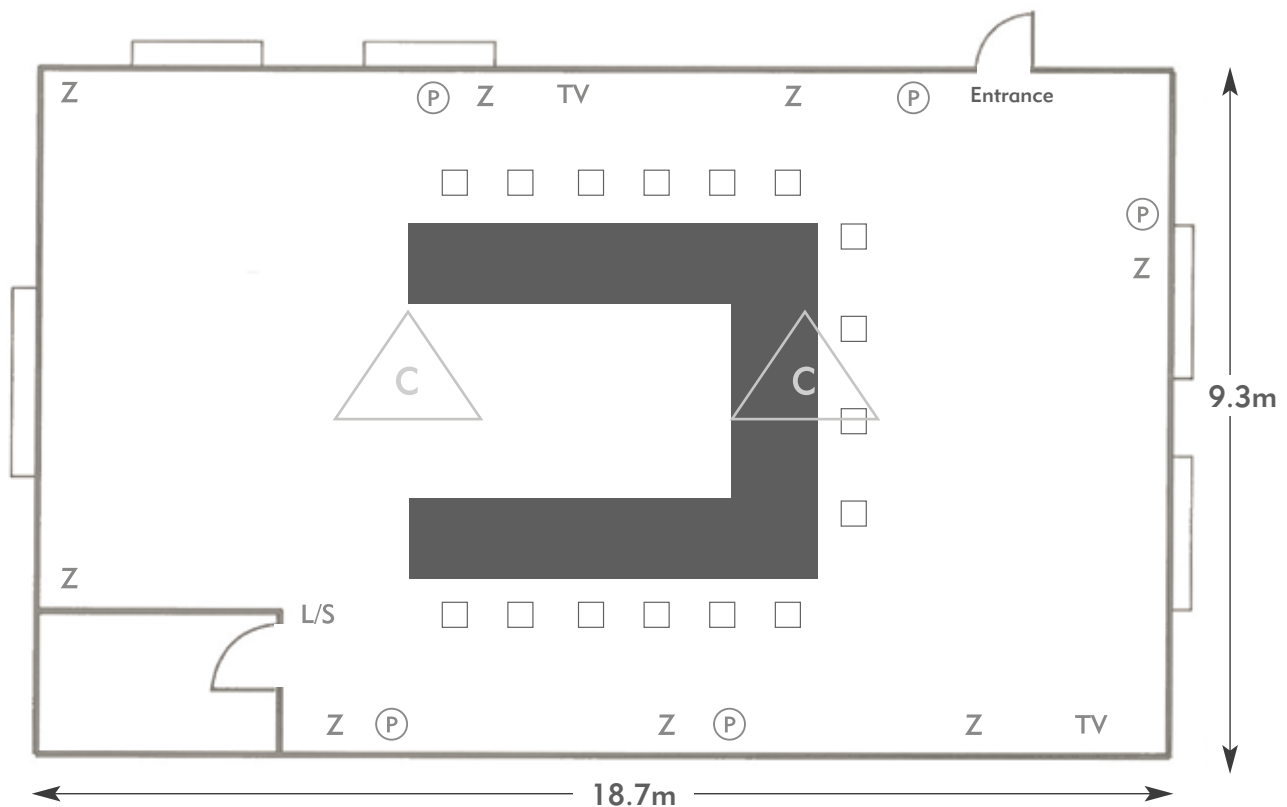

THE MANOR HOUSE GOLF CLUB

Wiltshire

Room plan: Theatre
Capacity: 40 people

THE MANOR HOUSE
AN EXCLUSIVE GOLF CLUB

KEY:

- Z = 13 Amp Sockets
- 32A = 32 AMP Single Phase
- (P) = Phone Point
- I = ISDN line
- TV = T. V. Socket
- L/S = Light Switch
- (C) (L) = Chandelier / Ceiling light
- ==== = Screen
- A/C = Heating / Aircon

A/C = Heating / Aircon

Diagrams are not to scale, layouts are representative.

To book your meeting or event,
call **01276 478476** or email
groupsales@exclusive.co.uk

THE MANOR HOUSE GOLF CLUB

Wiltshire

Room plan: U-shape

Capacity: 16 people

THE MANOR HOUSE

AN EXCLUSIVE GOLF CLUB

KEY:

Z = 13 Amp Sockets

32A = 32 AMP Single Phase

(P) = Phone Point

I = ISDN line