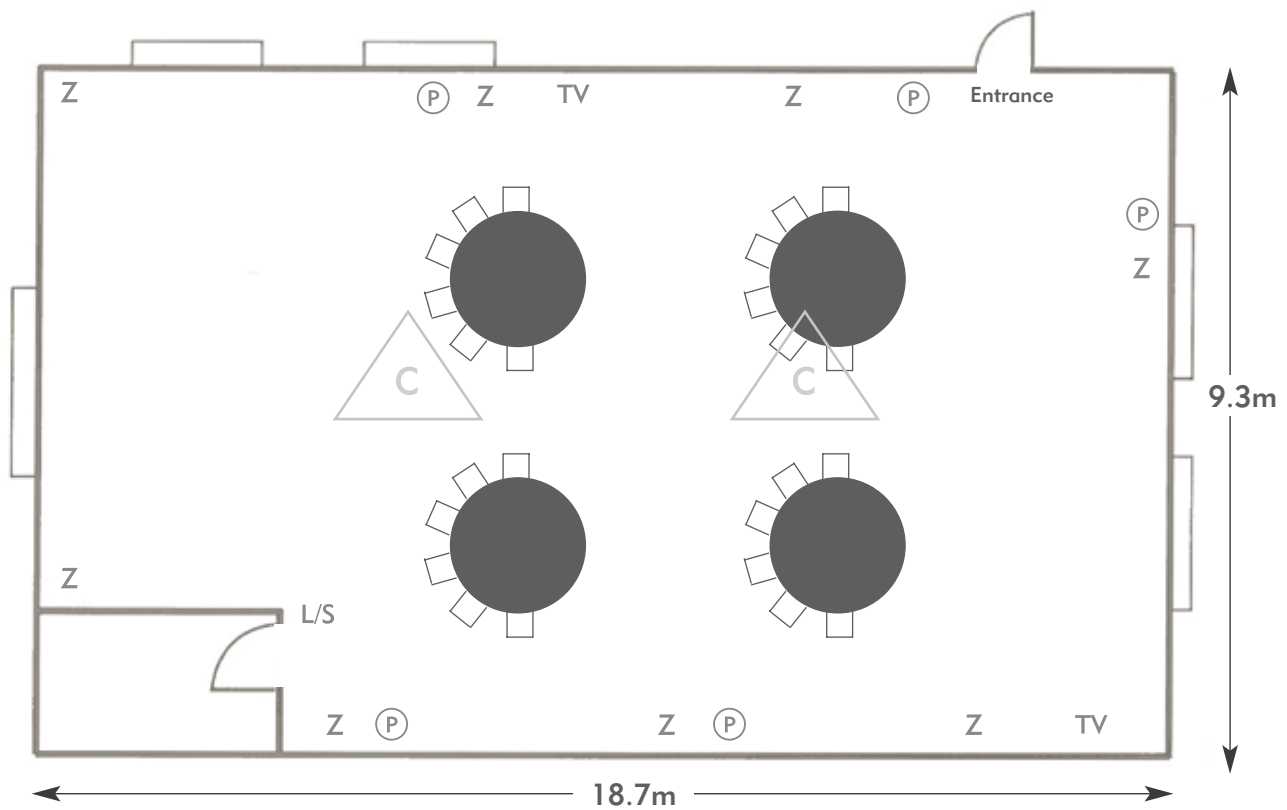

THE MANOR HOUSE

AN EXCLUSIVE GOLF CLUB

KEY:

Z = 13 Amp Sockets

32A = 32 AMP Single Phase

(P) = Phone Point

I = ISDN line

TV = T. V. Socket