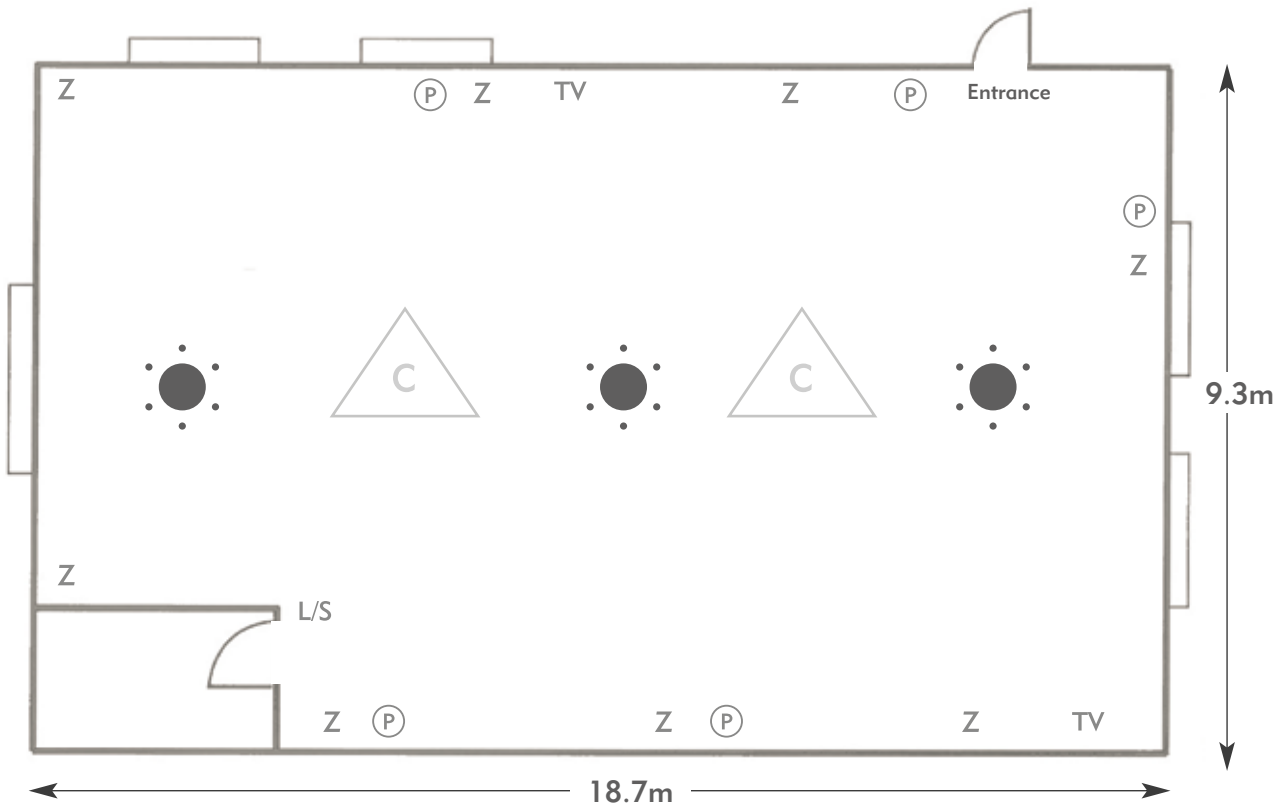

THE MANOR HOUSE GOLF CLUB

Wiltshire

Room plan: Oval
Capacity: 24 people

THE MANOR HOUSE
AN EXCLUSIVE GOLF CLUB

KEY:

- Z = 13 Amp Sockets
- 32A = 32 AMP Single Phase
- (P) = Phone Point
- I = ISDN line
- TV = T. V. Socket
- L/S = Light Switch
- (C) (L) = Chandelier / Ceiling light
- ==== = Screen
- A/C = Heating / Aircon

Capacity: 30 people

THE MANOR HOUSE
AN EXCLUSIVE GOLF CLUB

KEY:

Z = 13 Amp Sockets

32A = 32 AMP Single Phase

(P) = Phone Point

I = ISDN line

TV = T. V. Socket