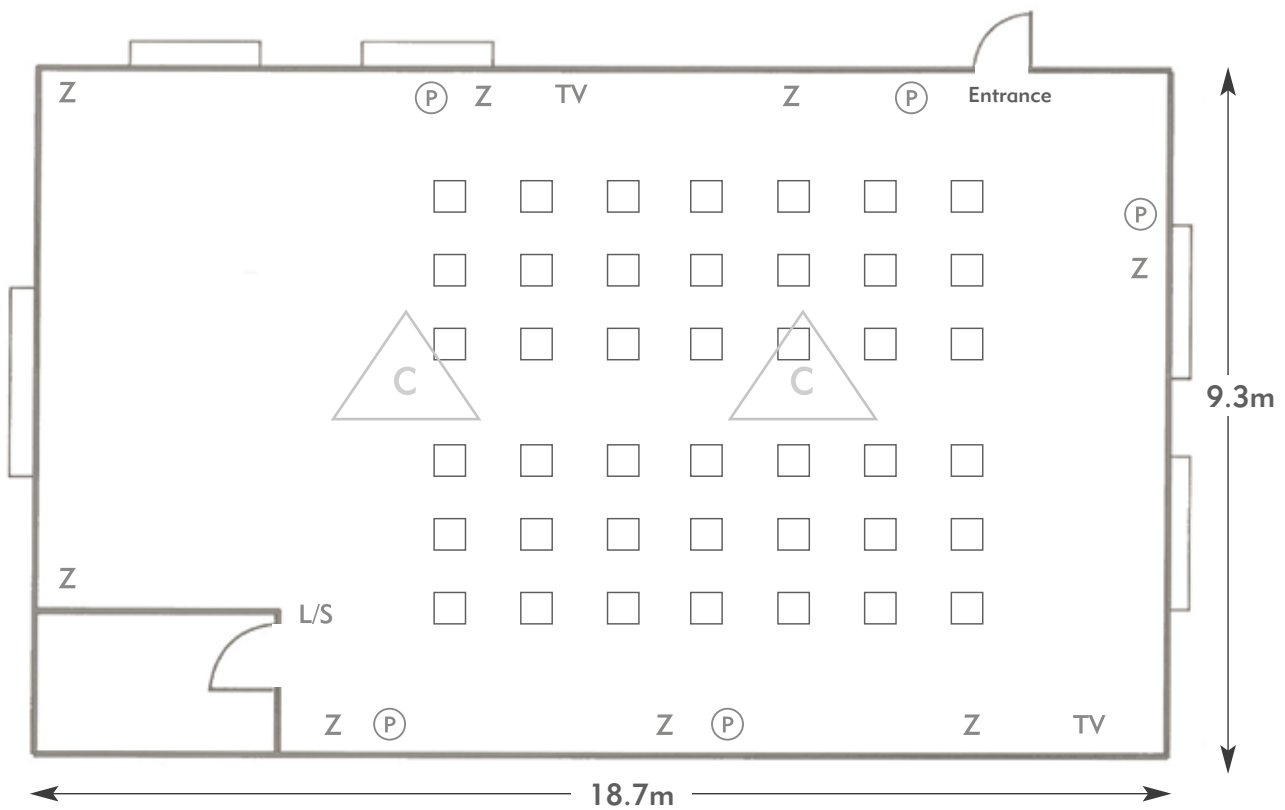

I = ISDN line

TV = T. V. Socket

L/S = Light Switch

(C) (L) = Chandelier / Ceiling light

==== = Screen

A/C = Heating / Aircon

Diagrams are not to scale, layouts are representative.

To book your meeting or event,
call **01276 478476** or email
groupsales@exclusive.co.uk

THE MANOR HOUSE GOLF CLUB

Wiltshire

Room plan: Theatre
Capacity: 40 people

THE MANOR HOUSE
AN EXCLUSIVE GOLF CLUB

KEY:

- Z = 13 Amp Sockets
- 32A = 32 AMP Single Phase
- (P) = Phone Point
- I = ISDN line
- TV = T. V. Socket
- L/S = Light Switch
- (C) (L) = Chandelier / Ceiling light
- ==== = Screen
- A/C = Heating / Aircon