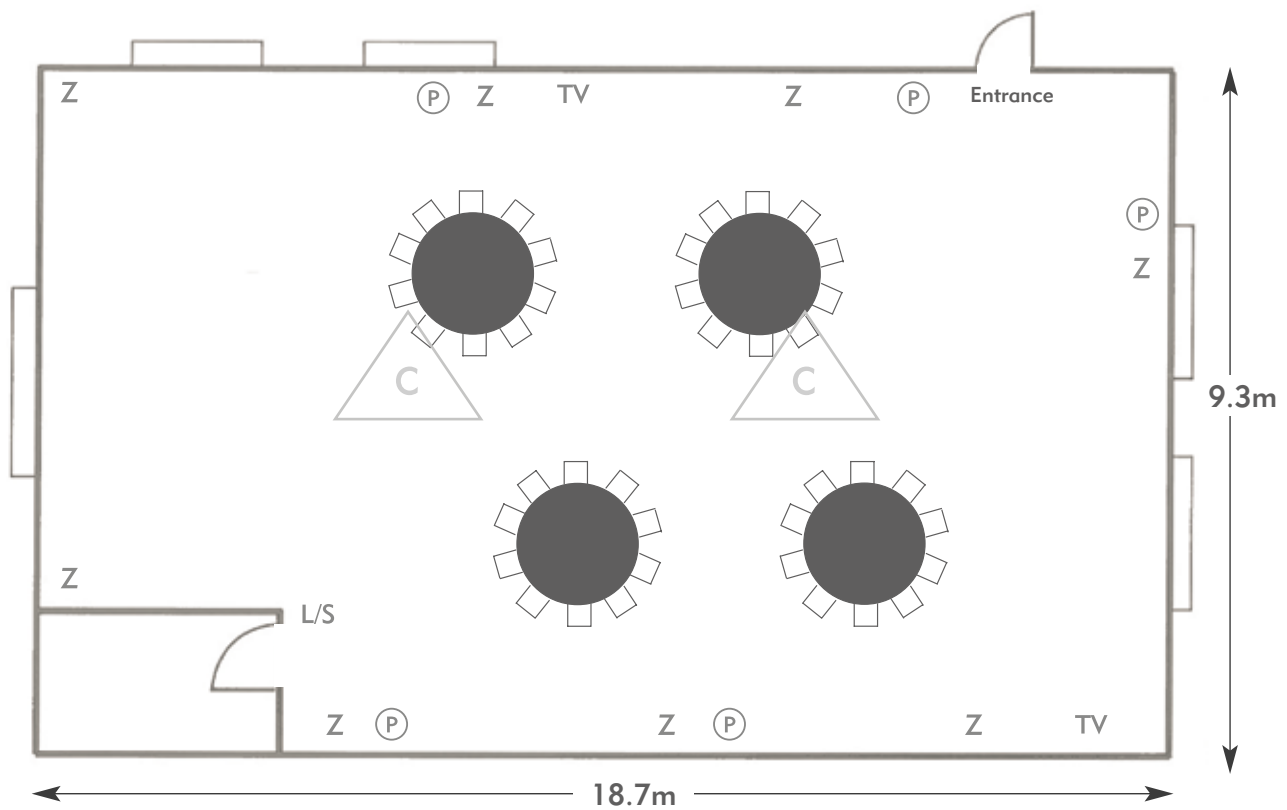

THE MANOR HOUSE GOLF CLUB

Wiltshire

Room plan: Rounds for dinner

Capacity: 32 people

THE MANOR HOUSE

AN EXCLUSIVE GOLF CLUB

KEY:

- Z = 13 Amp Sockets
- 32A = 32 AMP Single Phase
- (P) = Phone Point
- I = ISDN line

- TV = T. V. Socket
- L/S = Light Switch
- (C) (L) = Chandelier / Ceiling light
- ==== = Screen
- A/C = Heating / Aircon

Diagrams are not to scale, layouts are representative.

To book your meeting or event,
call **01276 478476** or email
groupsales@exclusive.co.uk

THE MANOR HOUSE GOLF CLUB

Wiltshire

Room plan: Oval
Capacity: 24 people

THE MANOR HOUSE
AN EXCLUSIVE GOLF CLUB

KEY:

- Z = 13 Amp Sockets
- 32A = 32 AMP Single Phase
- (P) = Phone Point
- I = ISDN line
- TV = T. V. Socket
- L/S = Light Switch
- (C) (L) = Chandelier / Ceiling light
- ==== = Screen
- A/C = Heating / Aircon