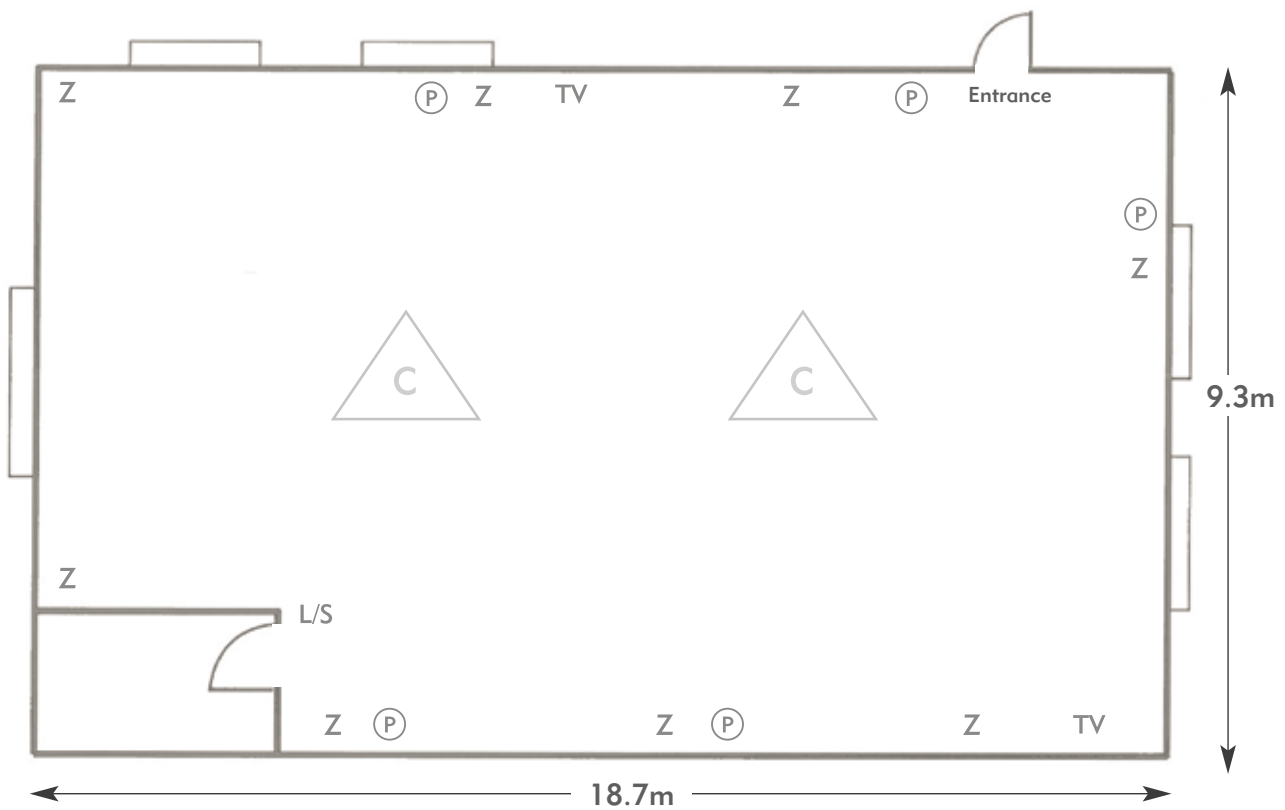

THE MANOR HOUSE GOLF CLUB

Wiltshire

THE MANOR HOUSE

AN EXCLUSIVE GOLF CLUB

KEY:

Z = 13 Amp Sockets

32A = 32 AMP Single Phase

(P) = Phone Point

I = ISDN line

TV = T. V. Socket

L/S = Light Switch

(C) (L) = Chandelier / Ceiling light

==== = Screen

A/C = Heating / Aircon

Diagrams are not to scale, layouts are representative.

To book your meeting or event,
call **01276 478476** or email
groupsales@exclusive.co.uk