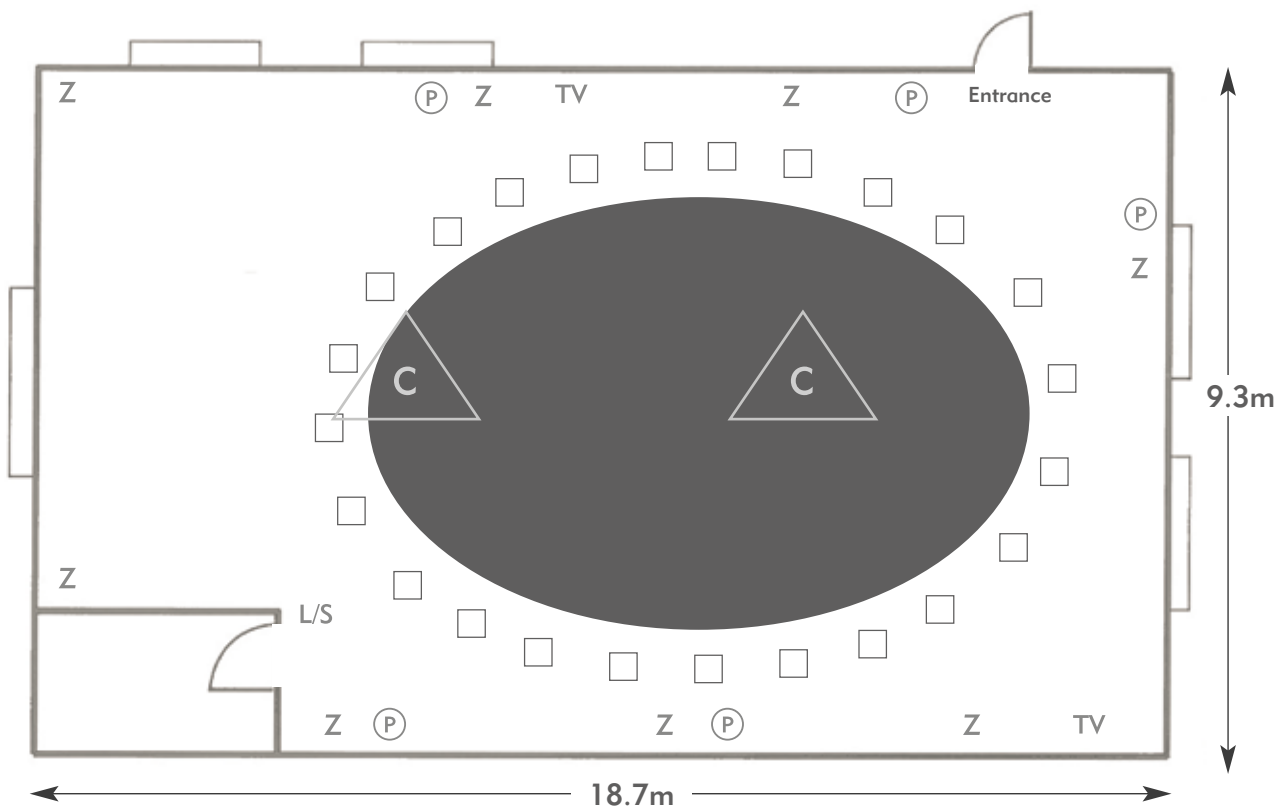

THE MANOR HOUSE GOLF CLUB

Wiltshire

Room plan: Rounds for dinner

Capacity: 32 people

THE MANOR HOUSE

AN EXCLUSIVE GOLF CLUB

KEY:

- Z = 13 Amp Sockets
- 32A = 32 AMP Single Phase
- (P) = Phone Point
- I = ISDN line

- TV = T. V. Socket
- L/S = Light Switch
- (C) (L) = Chandelier / Ceiling light
- ==== = Screen
- A/C = Heating / Aircon

Diagrams are not to scale, layouts are representative.

To book your meeting or event,
call **01276 478476** or email
groupsales@exclusive.co.uk

THE MANOR HOUSE GOLF CLUB

Wiltshire

Room plan: Oval
Capacity: 24 people

THE MANOR HOUSE
AN EXCLUSIVE GOLF CLUB

KEY:

- Z = 13 Amp Sockets
- 32A = 32 AMP Single Phase
- (P) = Phone Point
- I = ISDN line
- TV = T. V. Socket
- L/S = Light Switch
- (C) (L) = Chandelier / Ceiling light
- ==== = Screen
- A/C = Heating / Aircon