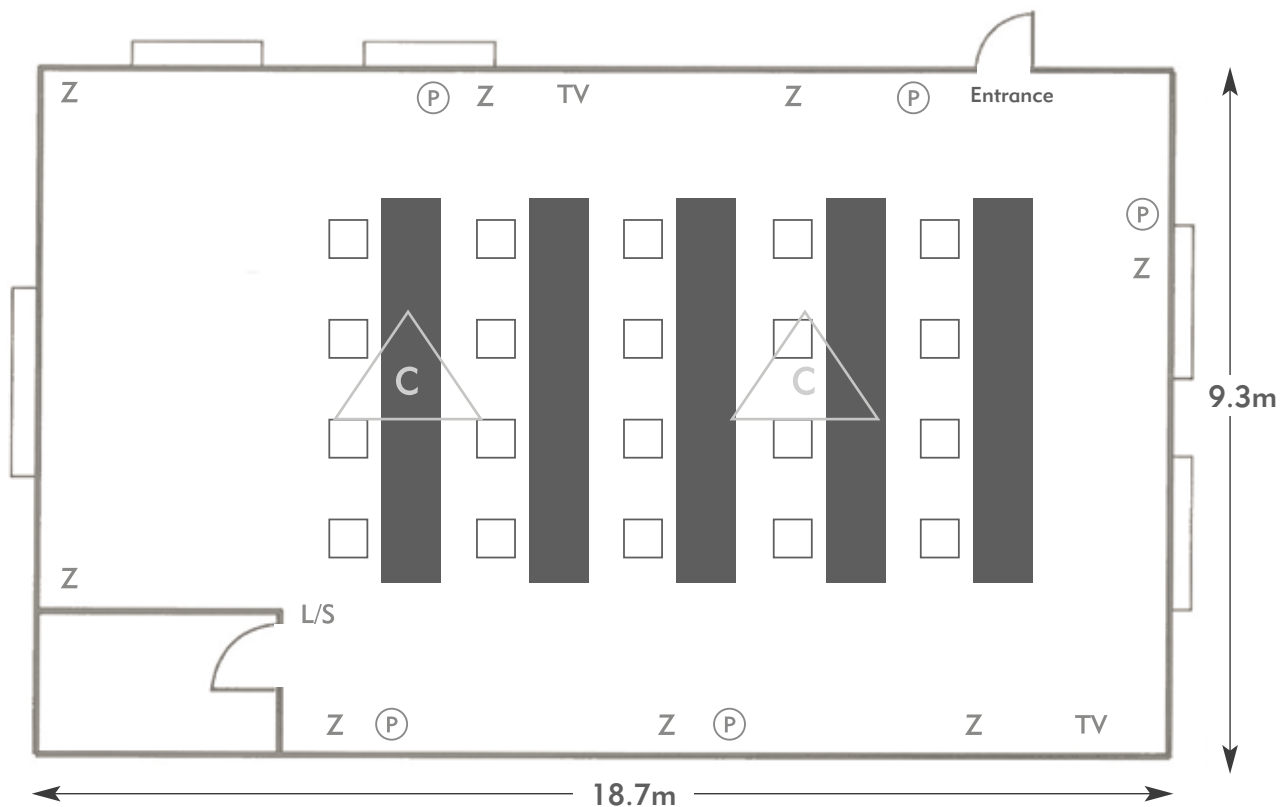

THE MANOR HOUSE GOLF CLUB

Wiltshire

Room plan: Classroom

Capacity: 20 people

THE MANOR HOUSE

AN EXCLUSIVE GOLF CLUB

KEY:

Z = 13 Amp Sockets

32A = 32 AMP Single Phase

(P) = Phone Point

I = ISDN line

TV = T. V. Socket

L/S = Light Switch

(C) (L) = Chandelier / Ceiling light

==== = Screen

A/C = Heating / Aircon