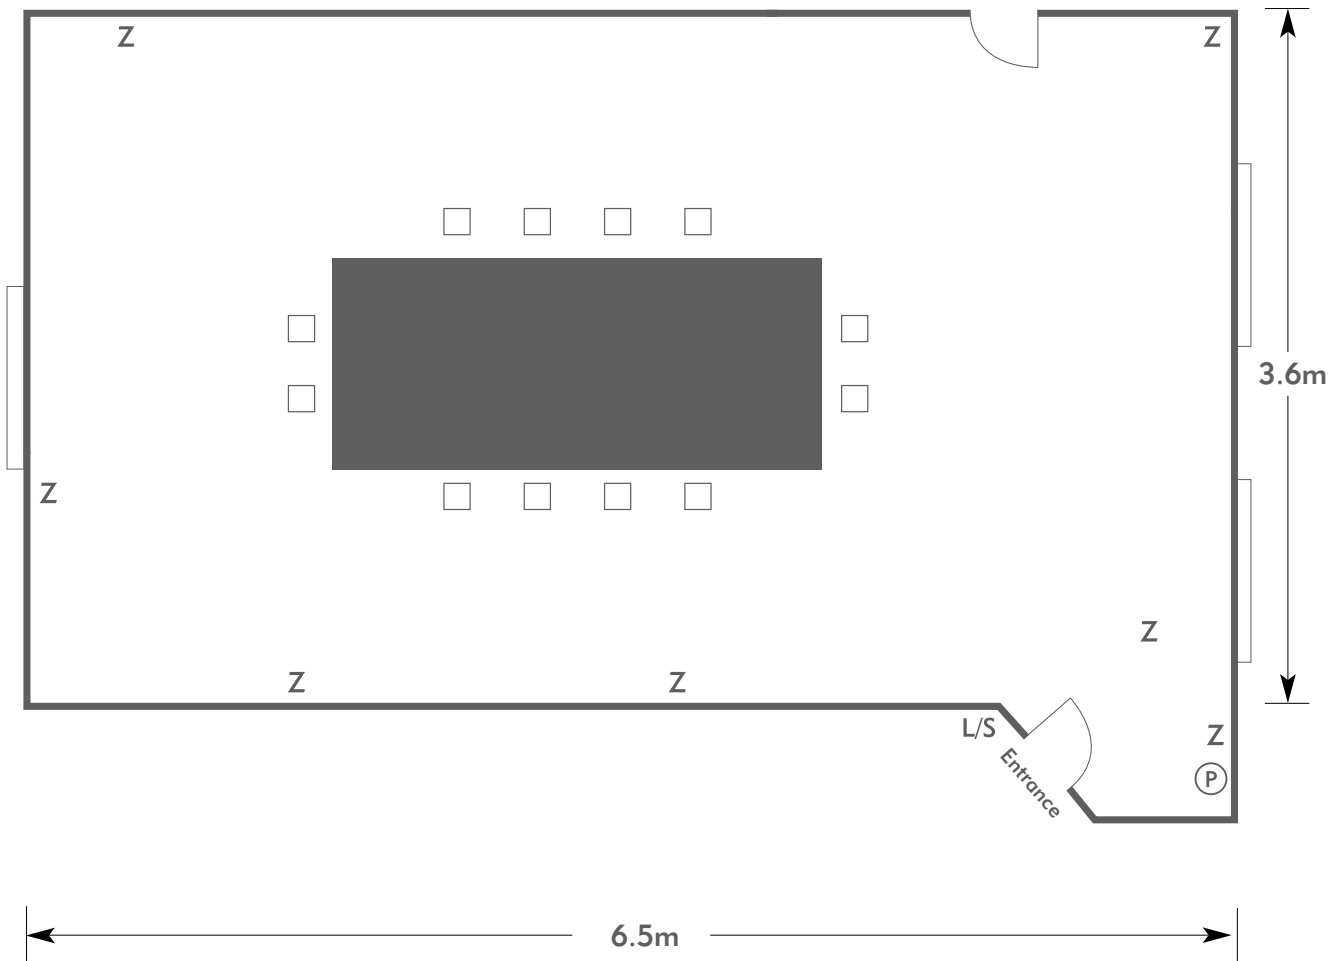

## Gorges

Room plan: Boardroom

Capacity: 12 people

THE MANOR HOUSE

AN EXCLUSIVE HOTEL & GOLF CLUB

### KEY:

- Z = 13 Amp Sockets
- 32A = 32 AMP Single Phase
- (P) = Phone Point
- I = ISDN line

- TV = T. V. Socket
- L/S = Light Switch
- (C) (L) = Chandelier / Ceiling light
- ==== = Screen
- A/C = Heating / Aircon