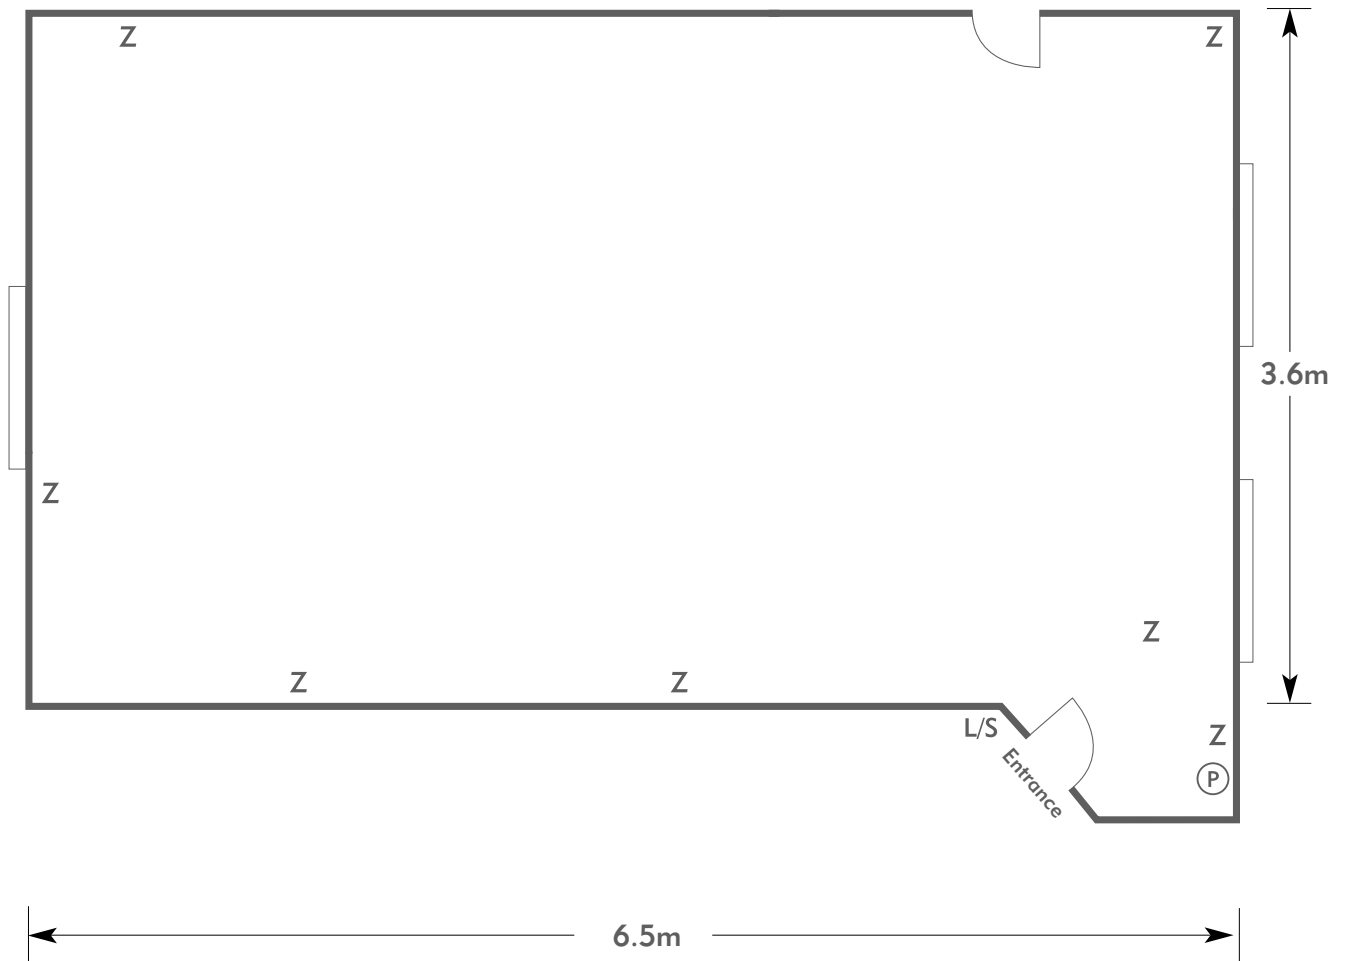

### KEY:

- Z = 13 Amp Sockets
- 32A = 32 AMP Single Phase
- (P) = Phone Point
- I = ISDN line

- TV = T. V. Socket
- L/S = Light Switch
- (C) (L) = Chandelier / Ceiling light
- ==== = Screen
- A/C = Heating / Aircon