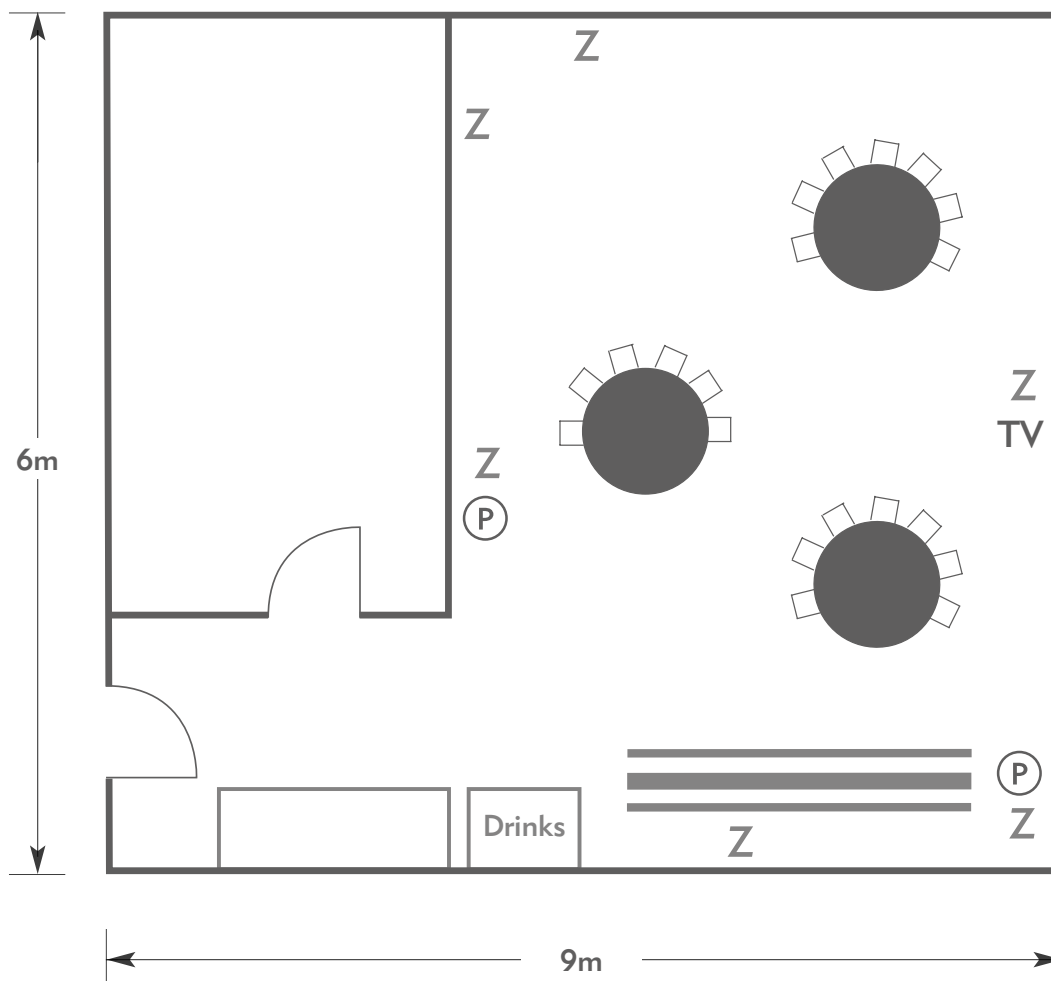

LAINSTON HOUSE

Heather Room

LAINSTON HOUSE
AN EXCLUSIVE HOTEL

KEY:

- Z = 13 Amp Sockets
- 32A = 32 AMP Single Phase
- (P) = Phone Point
- I = ISDN line

- TV = T. V. Socket
- L/S = Light Switch
- (C) (L) = Chandelier / Ceiling light
- ≡ = Screen
- A/C = Heating / Aircon

LAINSTON HOUSE

AN EXCLUSIVE HOTEL

KEY:

Z = 13 Amp Sockets

32A = 32 AMP Single Phase

(P) = Phone Point

I = ISDN line

TV = T. V. Socket

L/S = Light Switch

(C) (L) = Chandelier / Ceiling light

≡ = Screen

A/C = Heating / Aircon

Diagrams are not to scale, layouts are representative.

To book your meeting or event,
call **01276 478476** or email
groupsales@exclusive.co.uk

LAINSTON HOUSE

Heather Room

Room plan: Cabaret
Capacity: 20 people

LAINSTON HOUSE
AN EXCLUSIVE HOTEL

KEY:

- Z = 13 Amp Sockets
- 32A = 32 AMP Single Phase
- (P) = Phone Point
- I = ISDN line

- TV = T. V. Socket
- L/S = Light Switch
- (C) (L) = Chandelier / Ceiling light
- ≡ = Screen
- A/C = Heating / Aircon