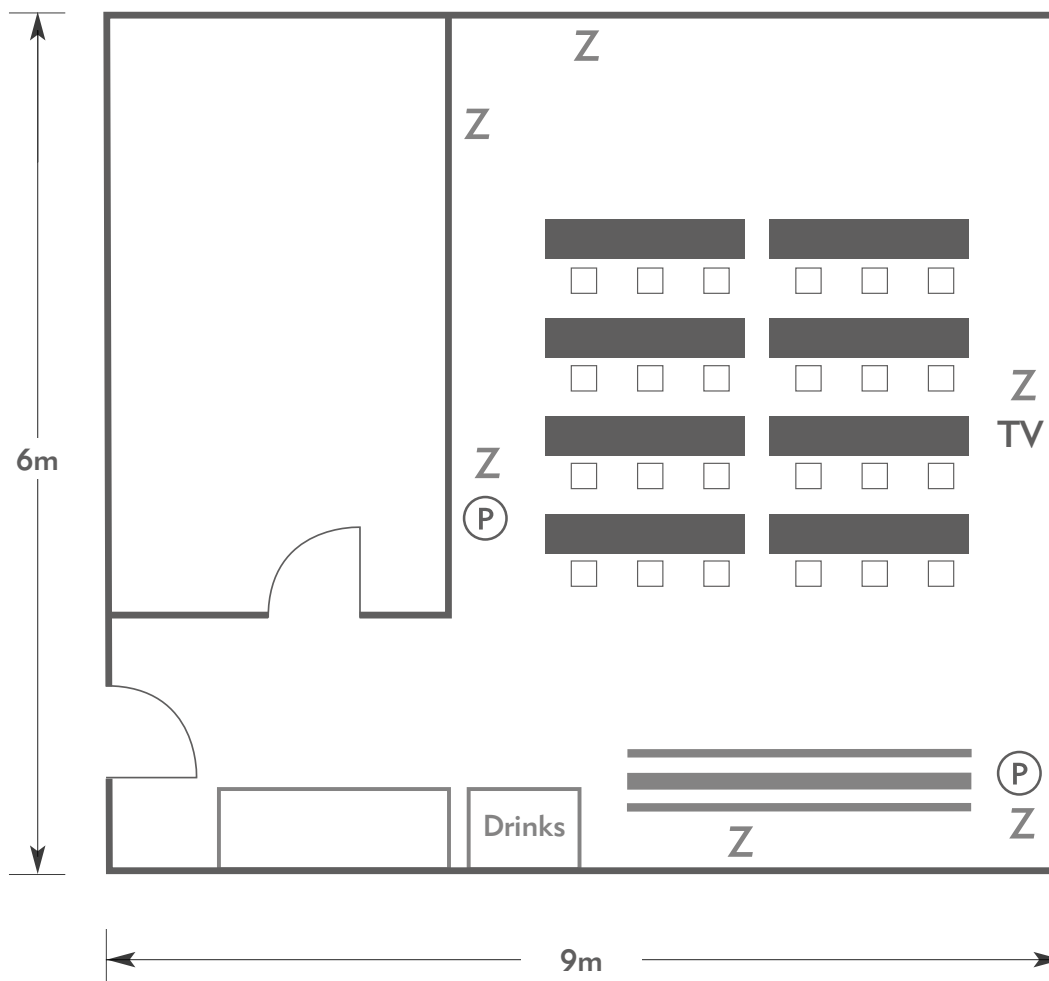

LAINSTON HOUSE

Heather Room

LAINSTON HOUSE
AN EXCLUSIVE HOTEL

KEY:

- Z = 13 Amp Sockets
- 32A = 32 AMP Single Phase
- (P) = Phone Point
- I = ISDN line

- TV = T. V. Socket
- L/S = Light Switch
- (C) (L) = Chandelier / Ceiling light
- ≡ = Screen
- A/C = Heating / Aircon

Diagrams are not to scale, layouts are representative.

To book your meeting or event,
call **01276 478476** or email
groupsales@exclusive.co.uk

LAINSTON HOUSE

Heather Room

Room plan: Classroom

Capacity: 24 people

LAINSTON HOUSE

AN EXCLUSIVE HOTEL

KEY:

Z = 13 Amp Sockets

32A = 32 AMP Single Phase

(P) = Phone Point

I = ISDN line

TV = T. V. Socket

LAINSTON HOUSE

Heather Room

Room plan: Cabaret
Capacity: 20 people

LAINSTON HOUSE
AN EXCLUSIVE HOTEL

KEY:

- Z = 13 Amp Sockets
- 32A = 32 AMP Single Phase
- (P) = Phone Point
- I = ISDN line

- TV = T. V. Socket
- L/S = Light Switch
- (C) (L) = Chandelier / Ceiling light
- ≡ = Screen
- A/C = Heating / Aircon