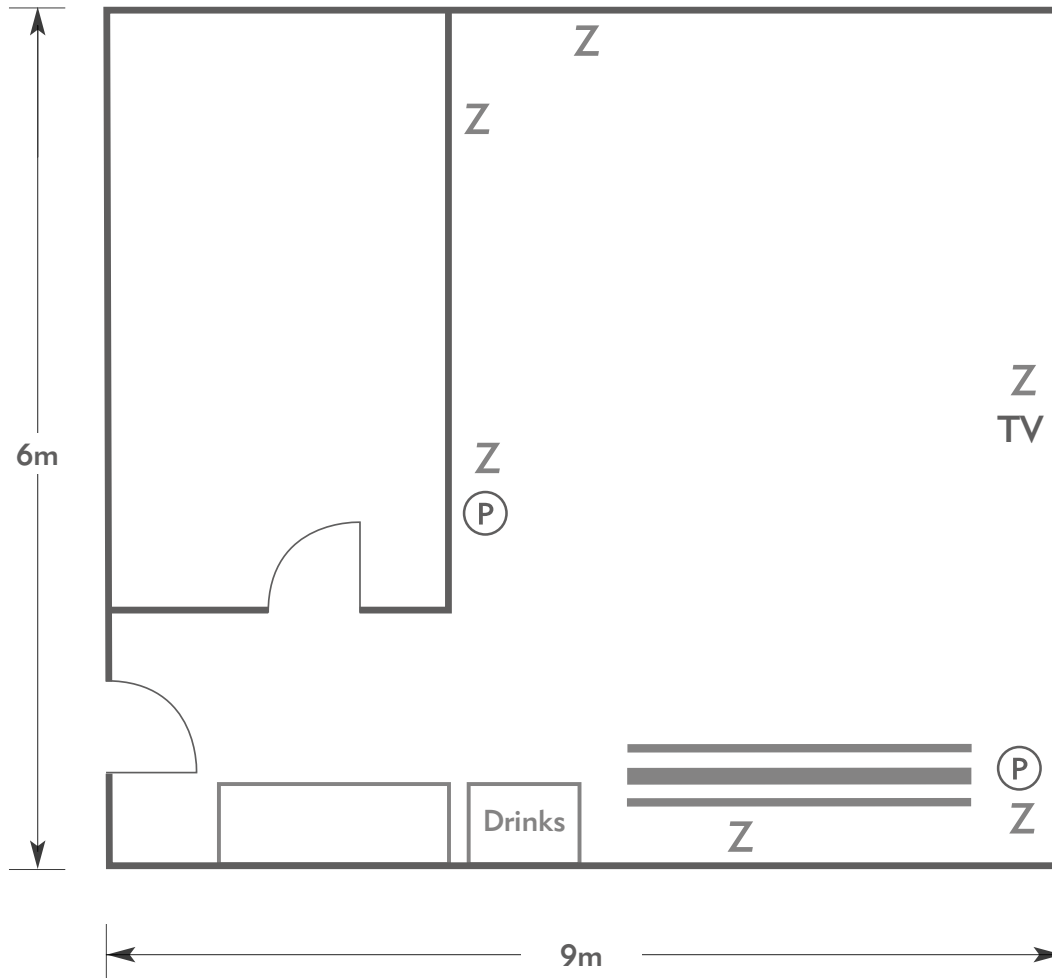

LAINSTON HOUSE

Heather Room

LAINSTON HOUSE
AN EXCLUSIVE HOTEL

KEY:

- Z = 13 Amp Sockets
- 32A = 32 AMP Single Phase
- (P) = Phone Point
- I = ISDN line

- TV = T. V. Socket
- L/S = Light Switch
- (C) (L) = Chandelier / Ceiling light
- ≡ = Screen
- A/C = Heating / Aircon

LAINSTON HOUSE
AN EXCLUSIVE HOTEL

KEY:

- Z = 13 Amp Sockets
- 32A = 32 AMP Single Phase
- (P) = Phone Point
- I = ISDN line

- TV = T. V. Socket
- L/S = Light Switch
- (C) (L) = Chandelier / Ceiling light
- ≡ = Screen
- A/C = Heating / Aircon

LAINSTON HOUSE

AN EXCLUSIVE HOTEL

KEY:

Z = 13 Amp Sockets

32A = 32 AMP Single Phase

(P) = Phone Point

I = ISDN line

TV = T. V. Socket

LAINSTON HOUSE

Heather Room

Room plan: Cabaret
Capacity: 20 people

LAINSTON HOUSE
AN EXCLUSIVE HOTEL

KEY:

- Z = 13 Amp Sockets
- 32A = 32 AMP Single Phase
- (P) = Phone Point
- I = ISDN line

- TV = T. V. Socket
- L/S = Light Switch
- (C) (L) = Chandelier / Ceiling light
- ≡ = Screen
- A/C = Heating / Aircon