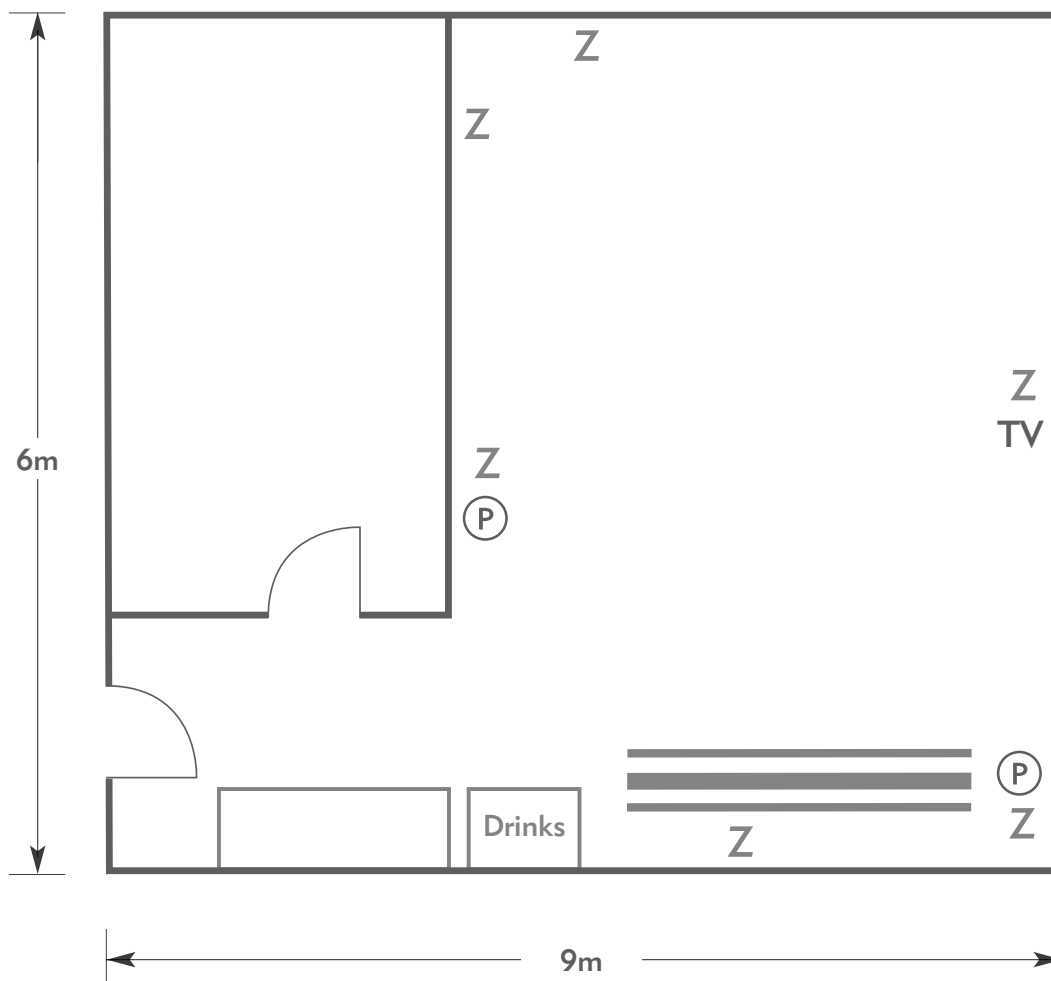

LAINSTON HOUSE

Heather Room

LAINSTON HOUSE
AN EXCLUSIVE HOTEL

KEY:

- Z = 13 Amp Sockets
- 32A = 32 AMP Single Phase
- (P) = Phone Point
- I = ISDN line

- TV = T. V. Socket
- L/S = Light Switch
- (C) (L) = Chandelier / Ceiling light
- ≡ = Screen
- A/C = Heating / Aircon

LAINSTON HOUSE
AN EXCLUSIVE HOTEL

KEY:

- Z = 13 Amp Sockets
- 32A = 32 AMP Single Phase
- (P) = Phone Point
- I = ISDN line

- TV = T. V. Socket
- L/S = Light Switch
- (C) (L) = Chandelier / Ceiling light
- ≡ = Screen
- A/C = Heating / Aircon

LAINSTON HOUSE

Heather Room

Room plan: Cabaret
Capacity: 20 people

LAINSTON HOUSE
AN EXCLUSIVE HOTEL

KEY:

- Z = 13 Amp Sockets
- 32A = 32 AMP Single Phase
- (P) = Phone Point
- I = ISDN line

- TV = T. V. Socket
- L/S = Light Switch
- (C) (L) = Chandelier / Ceiling light
- ≡ = Screen
- A/C = Heating / Aircon