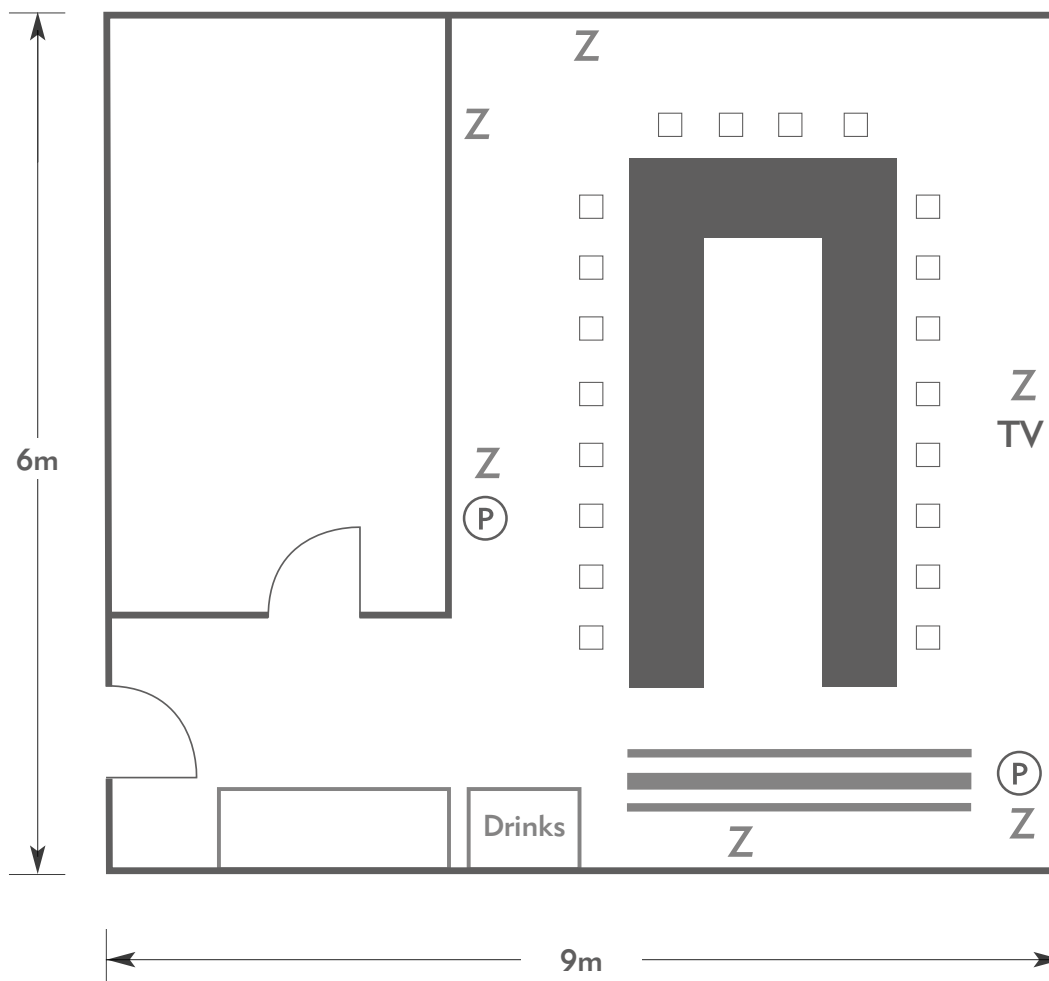

LAINSTON HOUSE

Heather Room

LAINSTON HOUSE
AN EXCLUSIVE HOTEL

KEY:

- Z = 13 Amp Sockets
- 32A = 32 AMP Single Phase
- (P) = Phone Point
- I = ISDN line

- TV = T. V. Socket
- L/S = Light Switch
- (C) (L) = Chandelier / Ceiling light
- ≡ = Screen
- A/C = Heating / Aircon

Diagrams are not to scale, layouts are representative.

To book your meeting or event,
call **01276 478476** or email
groupsales@exclusive.co.uk

LAINSTON HOUSE

Heather Room

Room plan: U-shape
Capacity: 20 people

LAINSTON HOUSE
AN EXCLUSIVE HOTEL

KEY:

- Z = 13 Amp Sockets
- 32A = 32 AMP Single Phase
- (P) = Phone Point
- I = ISDN line

- TV = T. V. Socket
- L/S = Light Switch
- (C) (L) = Chandelier / Ceiling light
- ≡ = Screen
- A/C = Heating / Aircon

LAINSTON HOUSE

Heather Room

Room plan: Cabaret
Capacity: 20 people

LAINSTON HOUSE
AN EXCLUSIVE HOTEL

KEY:

- Z = 13 Amp Sockets
- 32A = 32 AMP Single Phase
- (P) = Phone Point
- I = ISDN line

- TV = T. V. Socket
- L/S = Light Switch
- (C) (L) = Chandelier / Ceiling light
- ≡ = Screen
- A/C = Heating / Aircon