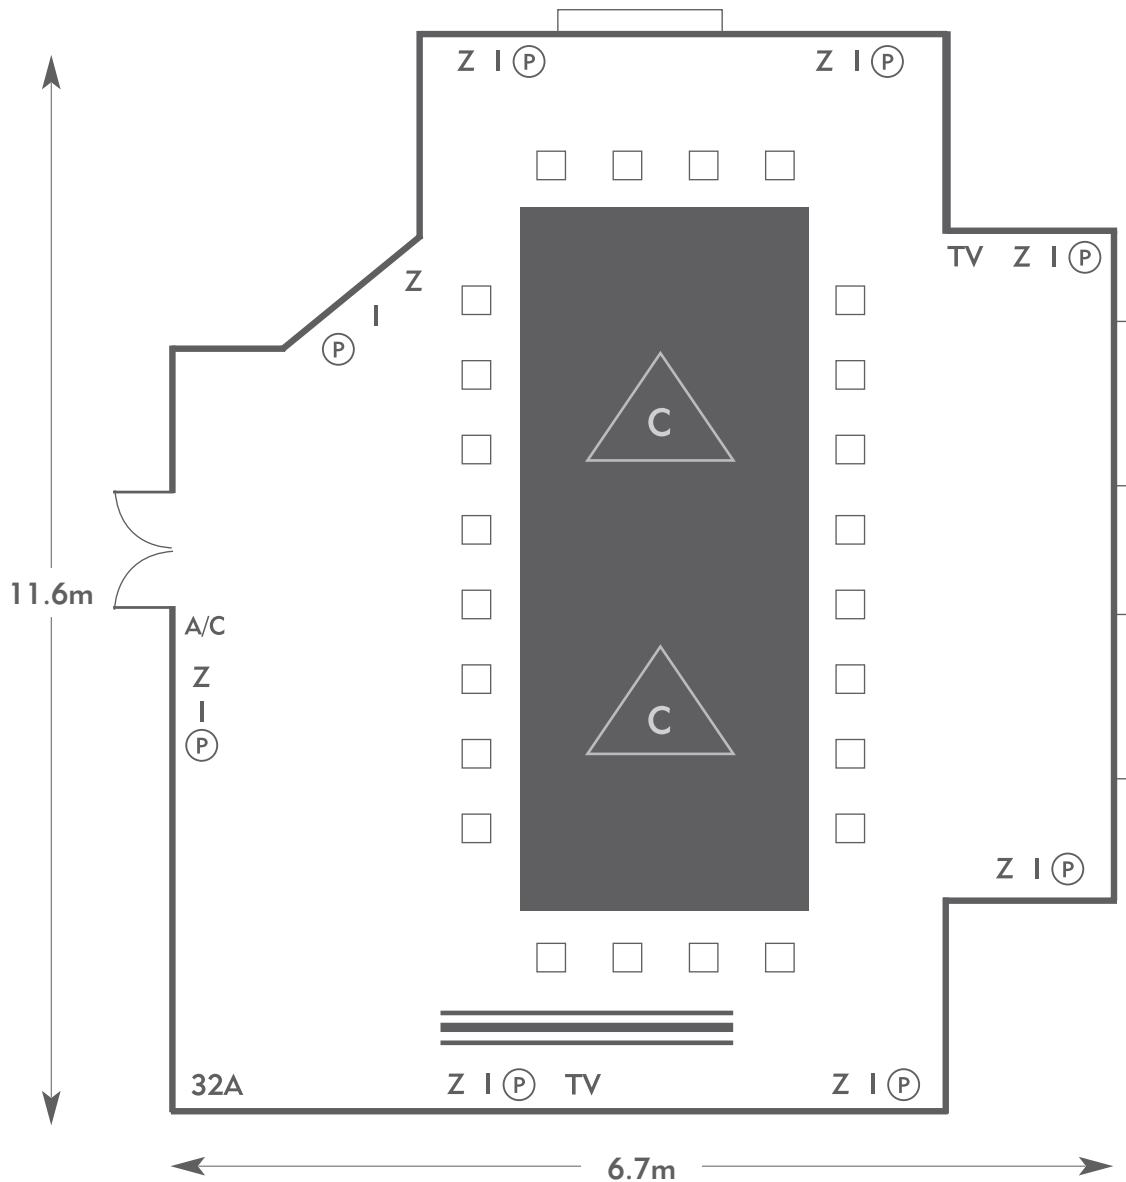

SOUTH LODGE

AN EXCLUSIVE HOTEL

KEY:

- Z = 13 Amp Sockets
- 32A = 32 AMP Single Phase
- (P) = Phone Point
- I = ISDN line
- TV = T. V. Socket
- L/S = Light Switch
- (C) (L) = Chandelier / Ceiling light
- ≡ = Screen
- A/C = Heating / Aircon

Diagrams are not to scale, layouts are representative.

To book your meeting or event,
call **01276 478476** or email
groupsales@exclusive.co.uk

SOUTH LODGE

Goodwood Suite

Room plan: Boardroom

Capacity: 24 people

SOUTH LODGE

AN EXCLUSIVE HOTEL

KEY:

- Z = 13 Amp Sockets
- 32A = 32 AMP Single Phase
- (P) = Phone Point
- I = ISDN line

- TV = T. V. Socket
- L/S = Light Switch
- (C) (L) = Chandelier / Ceiling light
- ==== = Screen
- A/C = Heating / Aircon