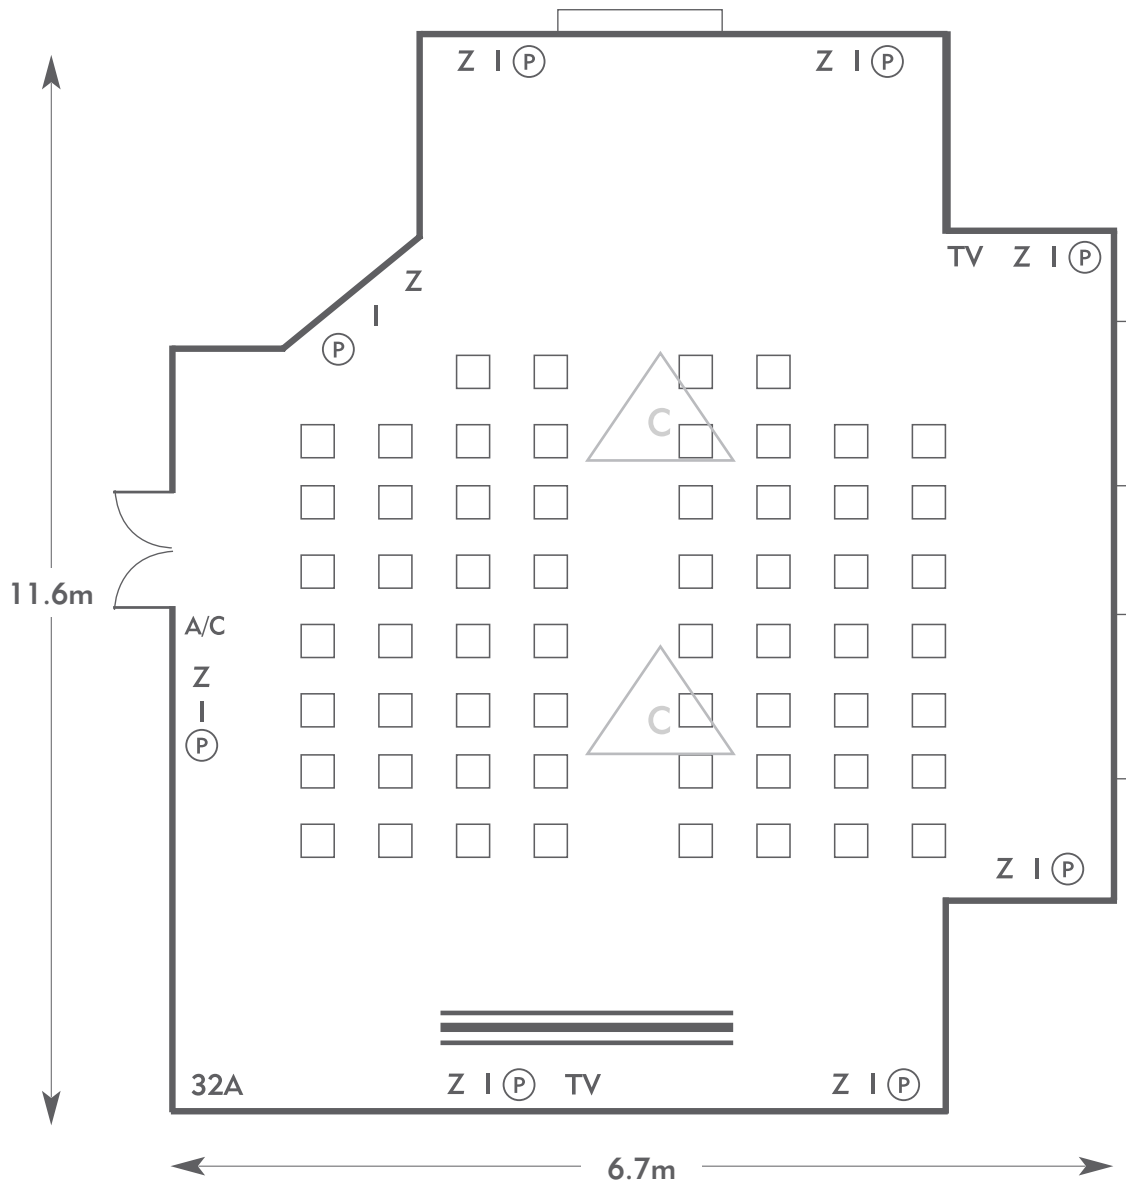

SOUTH LODGE

Goodwood Suite

SOUTH LODGE
AN EXCLUSIVE HOTEL

KEY:

- Z = 13 Amp Sockets
- 32A = 32 AMP Single Phase
- (P) = Phone Point
- I = ISDN line
- TV = T. V. Socket
- L/S = Light Switch
- (C) (L) = Chandelier / Ceiling light
- ==== = Screen
- A/C = Heating / Aircon

SOUTH LODGE

AN EXCLUSIVE HOTEL

KEY:

- Z = 13 Amp Sockets
- 32A = 32 AMP Single Phase
- (P) = Phone Point
- I = ISDN line
- TV = T. V. Socket
- L/S = Light Switch
- (C) (L) = Chandelier / Ceiling light
- ≡ = Screen
- A/C = Heating / Aircon