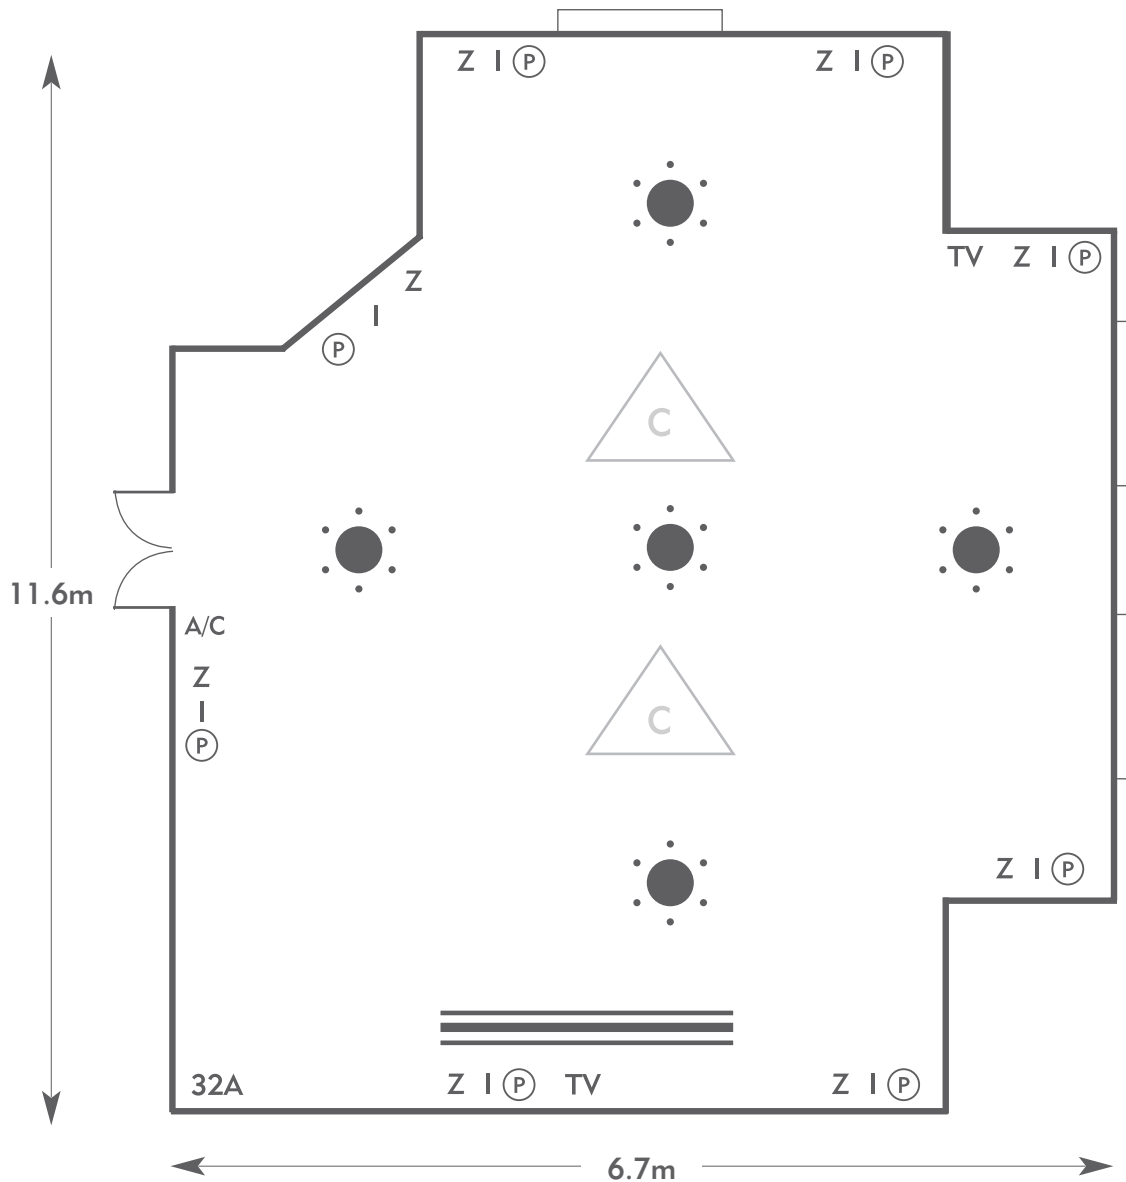

- TV = T. V. Socket
- L/S = Light Switch
- (C) (L) = Chandelier / Ceiling light
- ≡ = Screen
- A/C = Heating / Aircon

Diagrams are not to scale, layouts are representative.

To book your meeting or event,
call **01276 478476** or email
groupsales@exclusive.co.uk

SOUTH LODGE

Goodwood Suite

Room plan: Stand-up reception

Capacity: 60 people

SOUTH LODGE

AN EXCLUSIVE HOTEL

KEY:

- Z = 13 Amp Sockets
- 32A = 32 AMP Single Phase
- (P) = Phone Point
- I = ISDN line