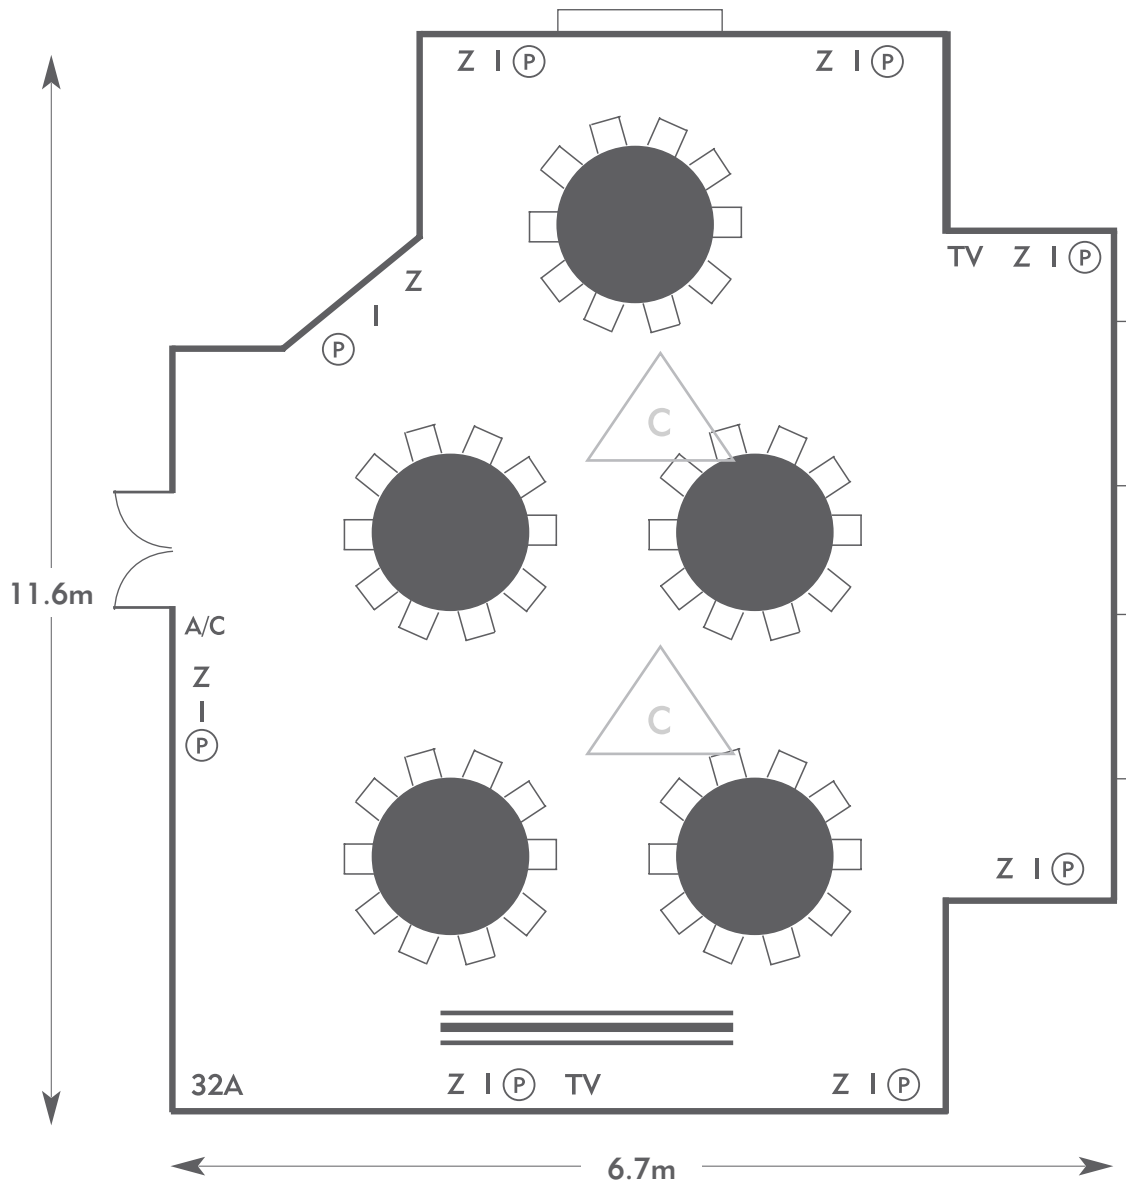

SOUTH LODGE

Goodwood Suite

Room plan: Rounds for dinner

Capacity: 50 people

SOUTH LODGE

AN EXCLUSIVE HOTEL

KEY:

- Z = 13 Amp Sockets
- 32A = 32 AMP Single Phase
- (P) = Phone Point
- I = ISDN line

- TV = T. V. Socket
- L/S = Light Switch
- (C) (L) = Chandelier / Ceiling light
- ==== = Screen
- A/C = Heating / Aircon

To book your meeting or event,
call **01276 478476** or email
groupsales@exclusive.co.uk