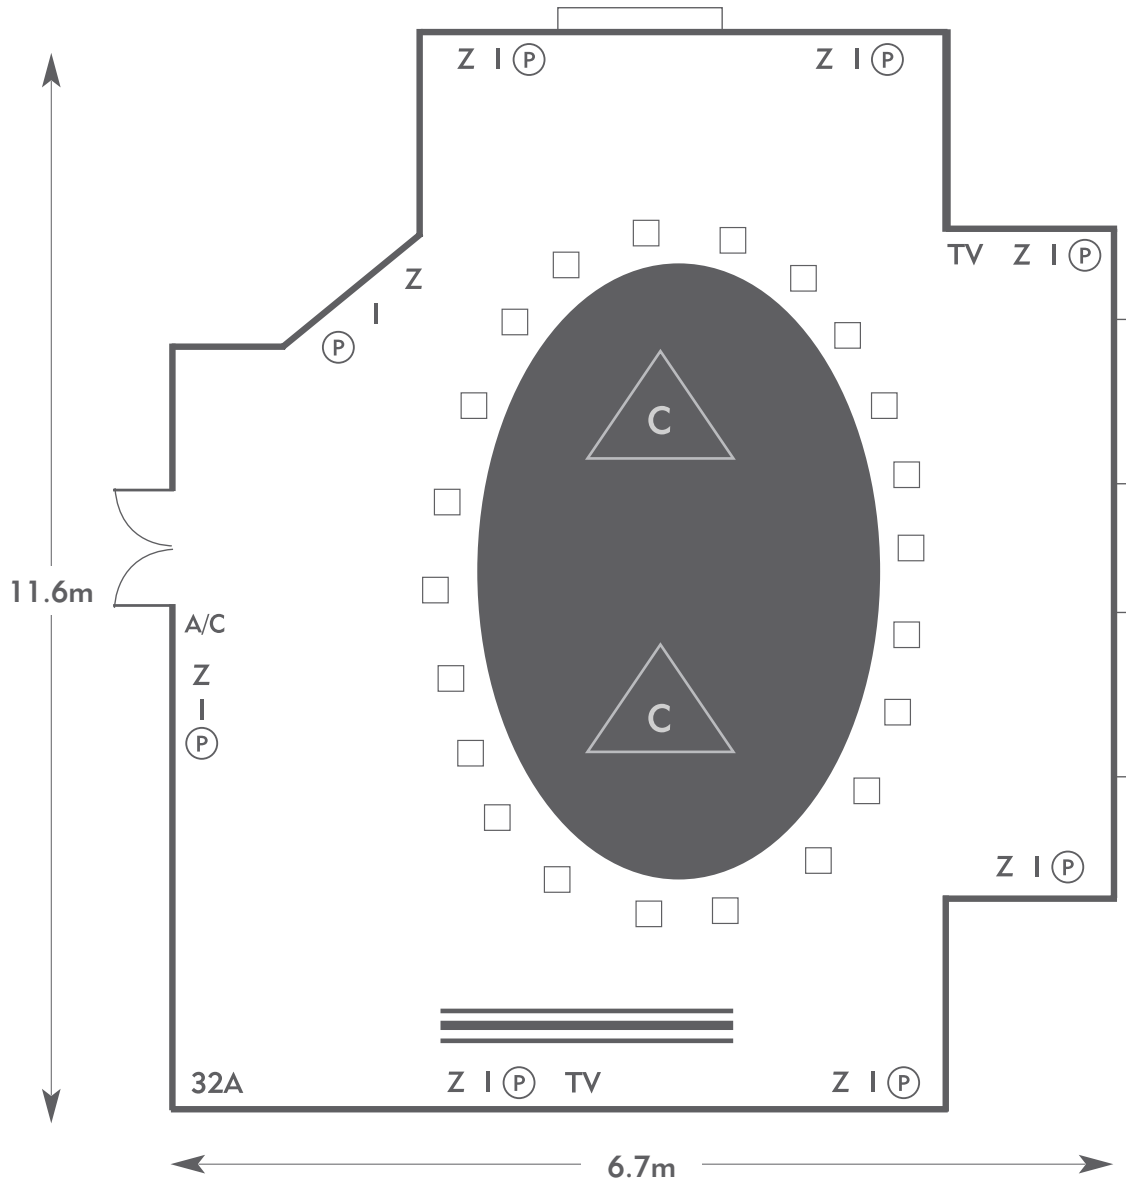

- Z = 13 Amp Sockets
- 32A = 32 AMP Single Phase
- (P) = Phone Point
- I = ISDN line

- TV = T. V. Socket
- L/S = Light Switch
- (C) (L) = Chandelier / Ceiling light
- ==== = Screen
- A/C = Heating / Aircon

To book your meeting or event,
call **01276 478476** or email
groupsales@exclusive.co.uk

SOUTH LODGE

Goodwood Suite

Room plan: Oval
Capacity: 22 people

SOUTH LODGE
AN EXCLUSIVE HOTEL

KEY:

- Z = 13 Amp Sockets
- 32A = 32 AMP Single Phase
- (P) = Phone Point
- I = ISDN line

- TV = T. V. Socket
- L/S = Light Switch
- (C) (L) = Chandelier / Ceiling light
- ≡ = Screen
- A/C = Heating / Aircon

Diagrams are not to scale, layouts are representative.

To book your meeting or event,
call **01276 478476** or email
groupsales@exclusive.co.uk

SOUTH LODGE

Goodwood Suite

Room plan: Stand-up reception

Capacity: 60 people

SOUTH LODGE

AN EXCLUSIVE HOTEL

KEY:

- Z = 13 Amp Sockets
- 32A = 32 AMP Single Phase
- (P) = Phone Point
- I = ISDN line