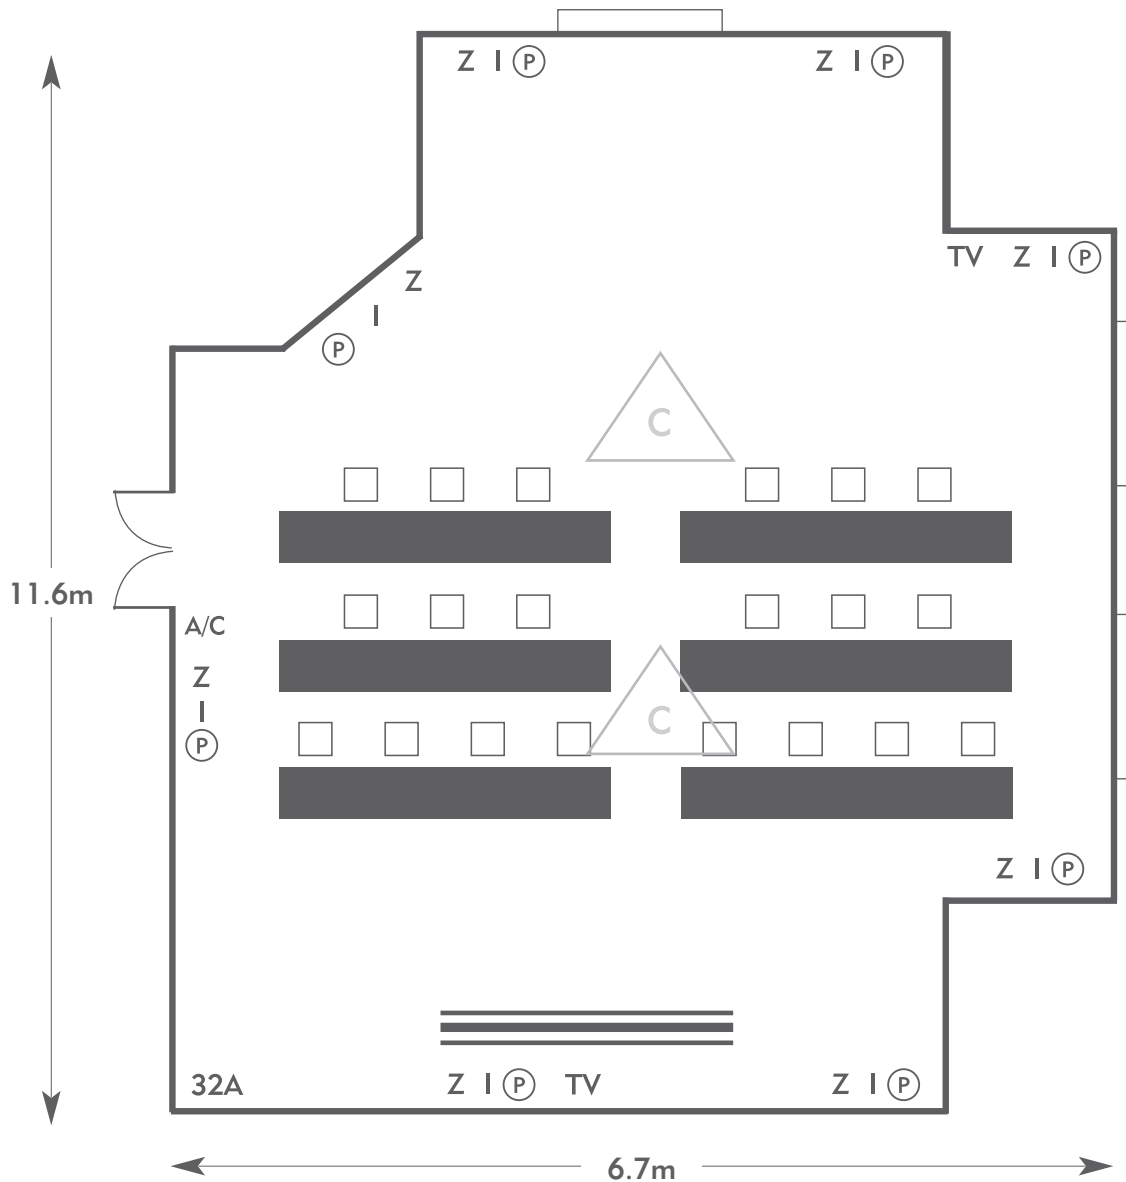

SOUTH LODGE

Goodwood Suite

Room plan: Classroom

Capacity: 20 people

SOUTH LODGE

AN EXCLUSIVE HOTEL

KEY:

- Z = 13 Amp Sockets
- 32A = 32 AMP Single Phase
- (P) = Phone Point
- I = ISDN line

- TV = T. V. Socket
- L/S = Light Switch
- (C) (L) = Chandelier / Ceiling light
- ==== = Screen
- A/C = Heating / Aircon

Diagrams are not to scale, layouts are representative.

To book your meeting or event,
call **01276 478476** or email
groupsales@exclusive.co.uk