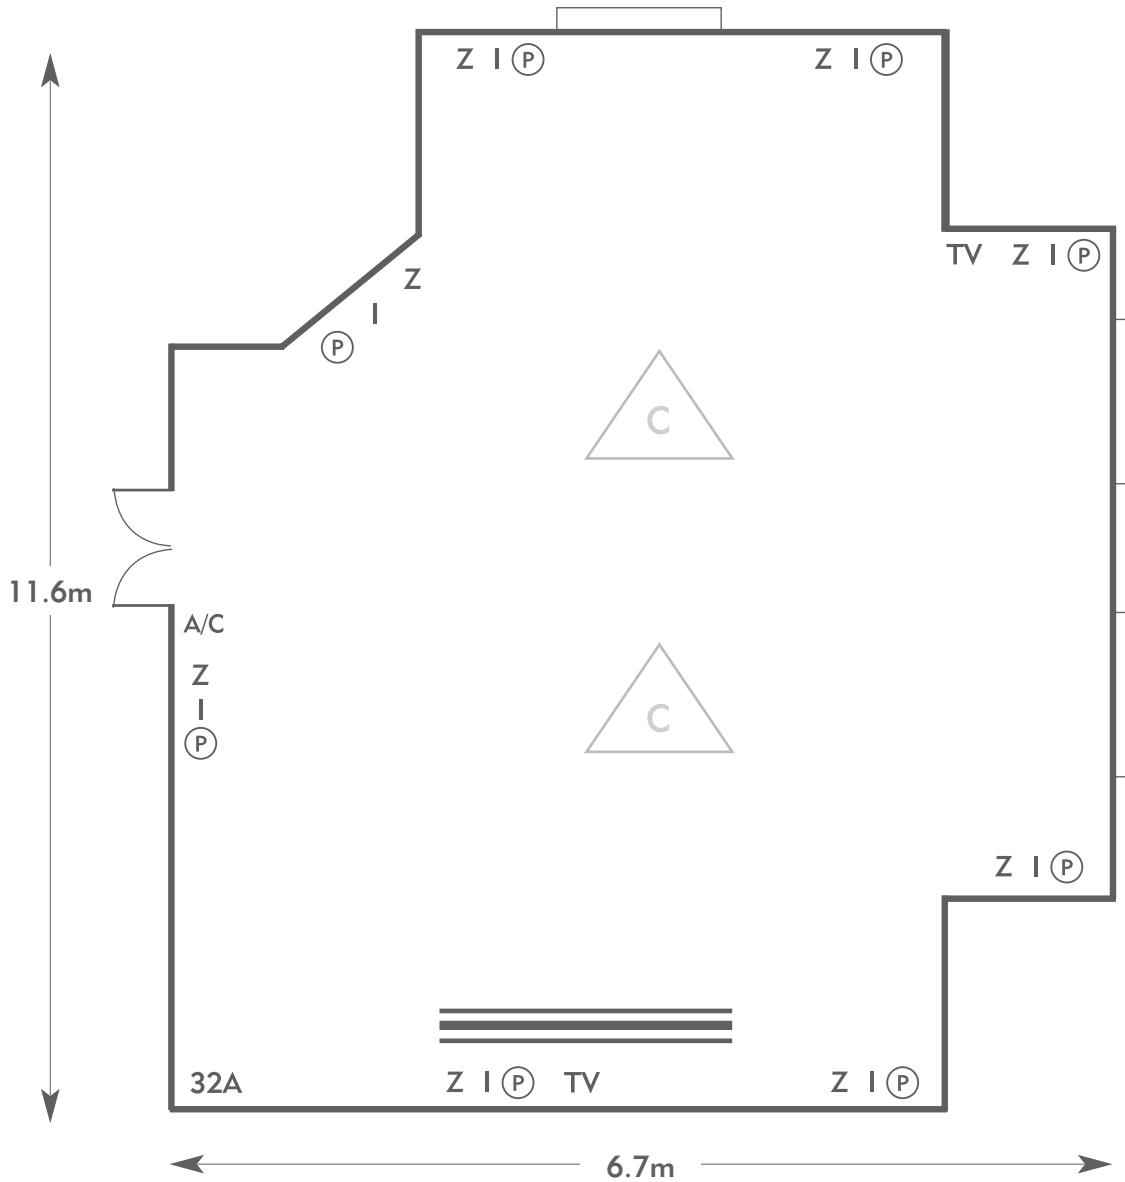

SOUTH LODGE

Goodwood Suite

SOUTH LODGE
AN EXCLUSIVE HOTEL

KEY:

- Z = 13 Amp Sockets
- 32A = 32 AMP Single Phase
- (P) = Phone Point
- I = ISDN line
- TV = T. V. Socket
- L/S = Light Switch
- (C) (L) = Chandelier / Ceiling light
- ==== = Screen
- A/C = Heating / Aircon

SOUTH LODGE

AN EXCLUSIVE HOTEL

KEY:

- Z = 13 Amp Sockets
- 32A = 32 AMP Single Phase
- (P) = Phone Point
- I = ISDN line
- TV = T. V. Socket
- L/S = Light Switch
- (C) (L) = Chandelier / Ceiling light
- ≡ = Screen
- A/C = Heating / Aircon