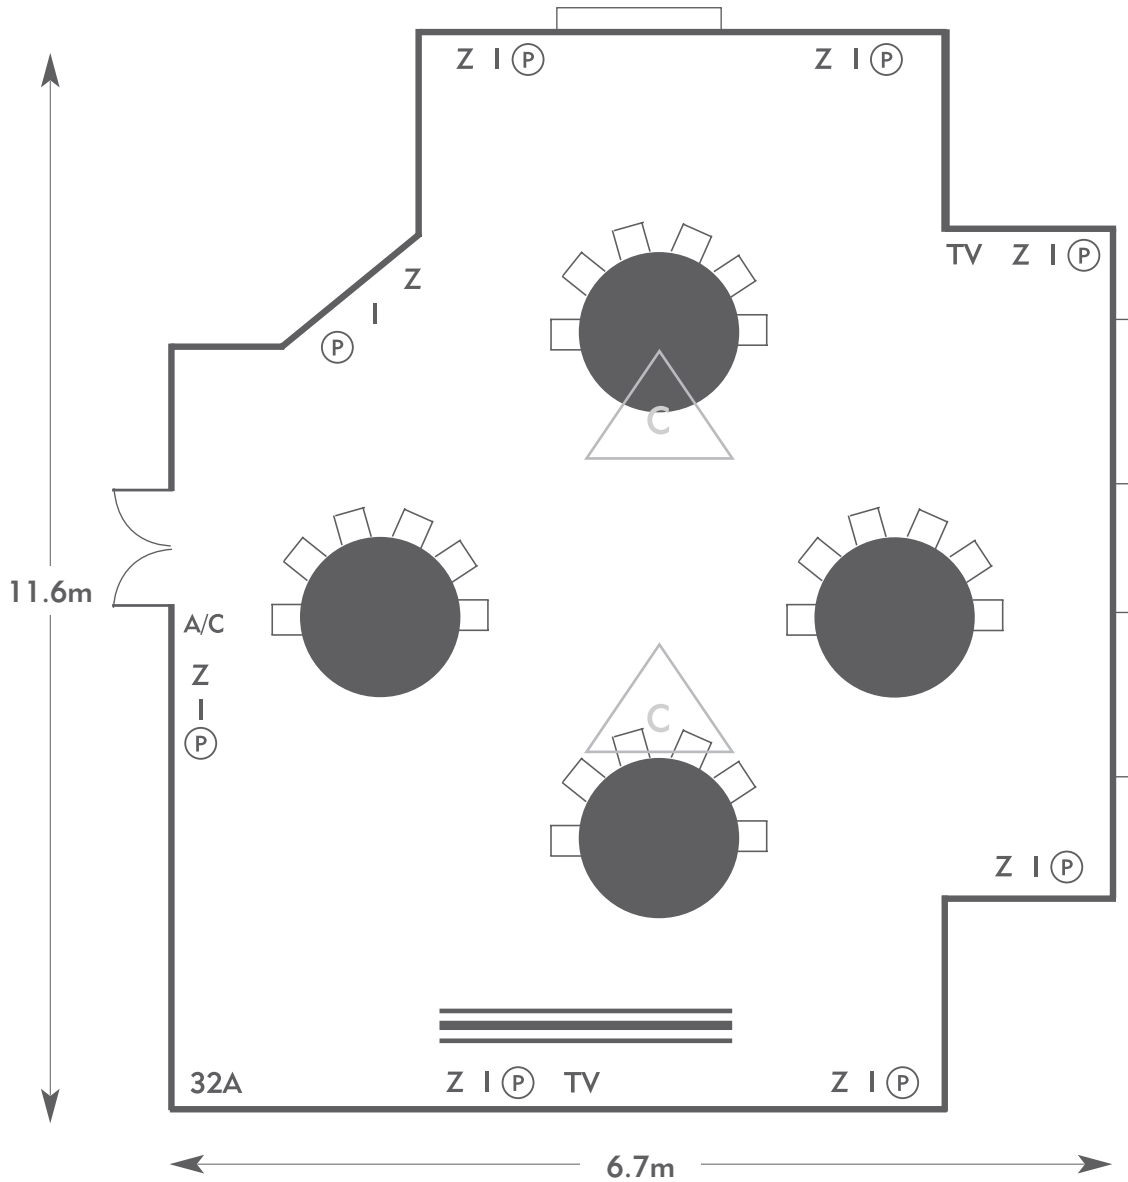

SOUTH LODGE
AN EXCLUSIVE HOTEL

KEY:

- Z = 13 Amp Sockets
- 32A = 32 AMP Single Phase
- (P) = Phone Point
- I = ISDN line

- TV = T. V. Socket
- L/S = Light Switch
- (C) (L) = Chandelier / Ceiling light
- ≡ = Screen
- A/C = Heating / Aircon