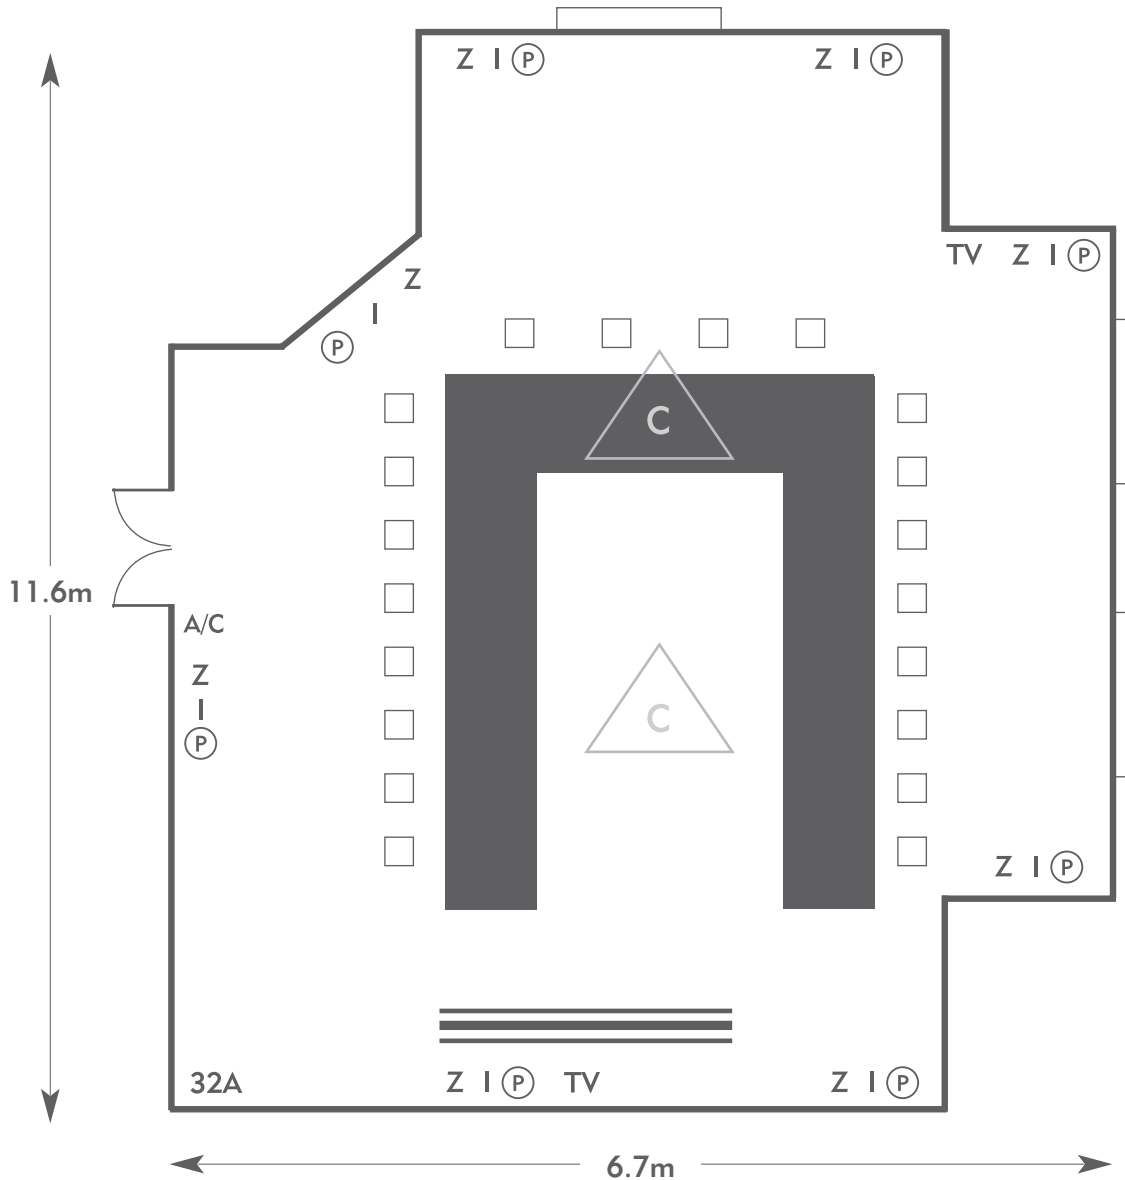

SOUTH LODGE

Goodwood Suite

Room plan: U-shape

Capacity: 20 people

SOUTH LODGE

AN EXCLUSIVE HOTEL

KEY:

- Z = 13 Amp Sockets
- 32A = 32 AMP Single Phase
- (P) = Phone Point
- I = ISDN line

- TV = T. V. Socket
- L/S = Light Switch
- (C) (L) = Chandelier / Ceiling light
- ==== = Screen
- A/C = Heating / Aircon

To book your meeting or event,
call **01276 478476** or email
groupsales@exclusive.co.uk