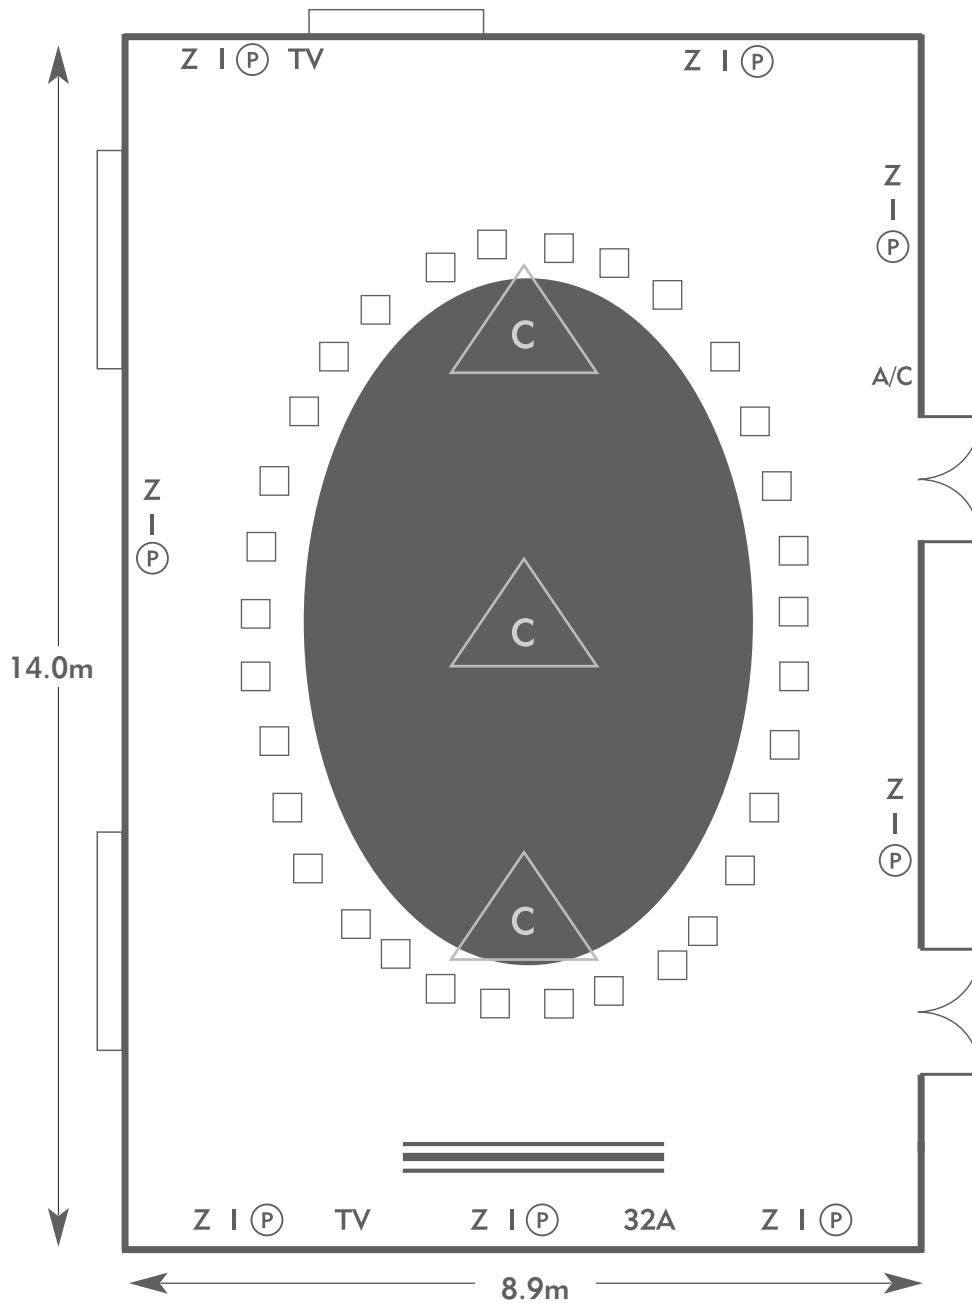

To book your meeting or event,
call **01276 478476** or email
groupsales@exclusive.co.uk

SOUTH LODGE

Glyndebourne Suite

Room plan: Oval
Capacity: 32 people

SOUTH LODGE
AN EXCLUSIVE HOTEL

KEY:

- Z = 13 Amp Sockets
- 32A = 32 AMP Single Phase
- (P) = Phone Point
- I = ISDN line