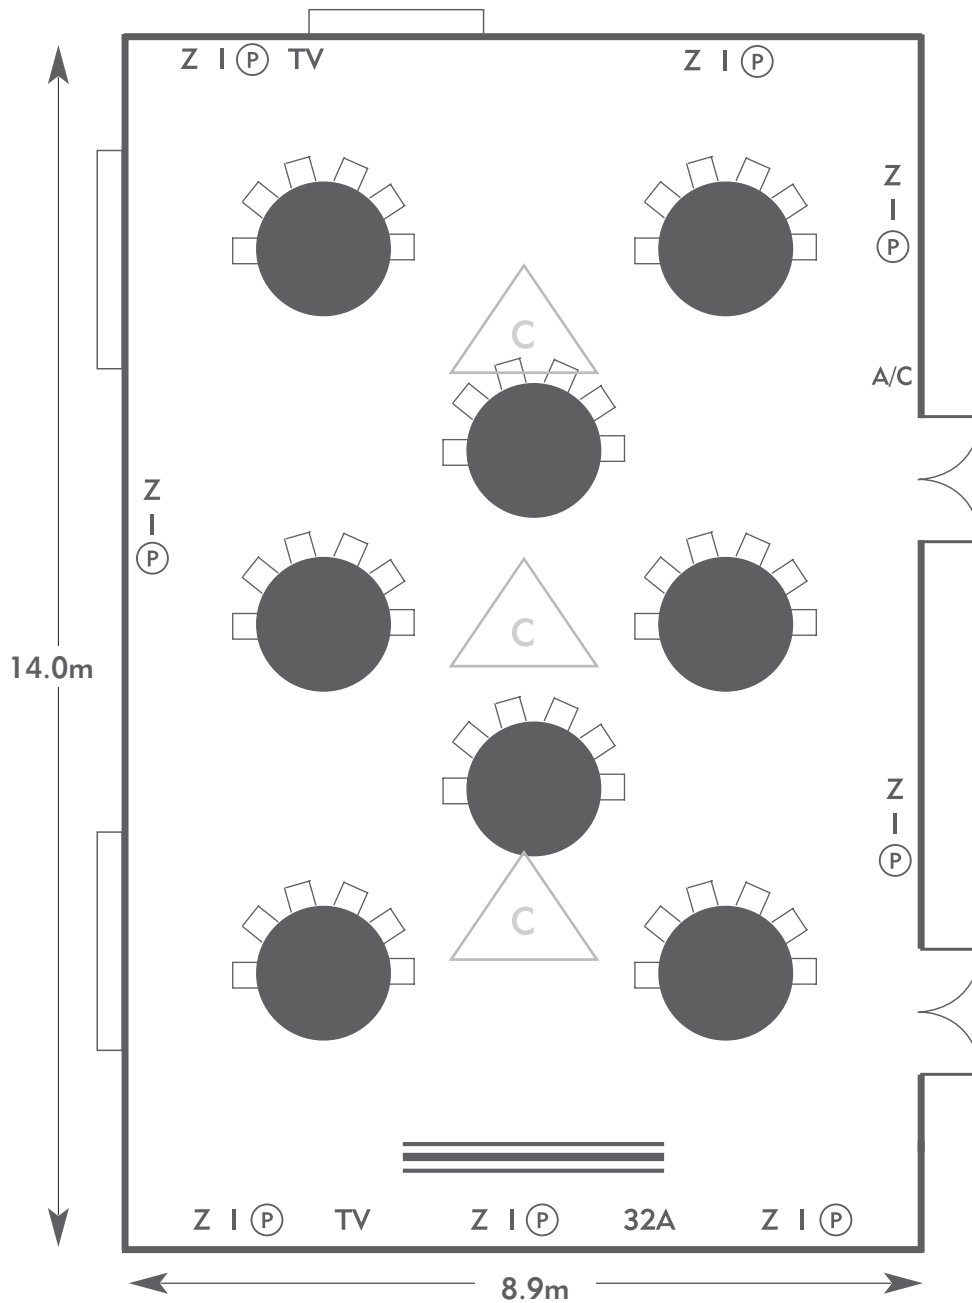

SOUTH LODGE

Glyndebourne Suite

Room plan: Cabaret

Capacity: 48 people

SOUTH LODGE

AN EXCLUSIVE HOTEL

KEY:

- Z = 13 Amp Sockets
- 32A = 32 AMP Single Phase
- (P) = Phone Point
- I = ISDN line

- TV = T. V. Socket
- L/S = Light Switch
- (C) (L) = Chandelier / Ceiling light
- ≡ = Screen
- A/C = Heating / Aircon

Diagrams are not to scale, layouts are representative.

To book your meeting or event,
call **01276 478476** or email
groupsales@exclusive.co.uk