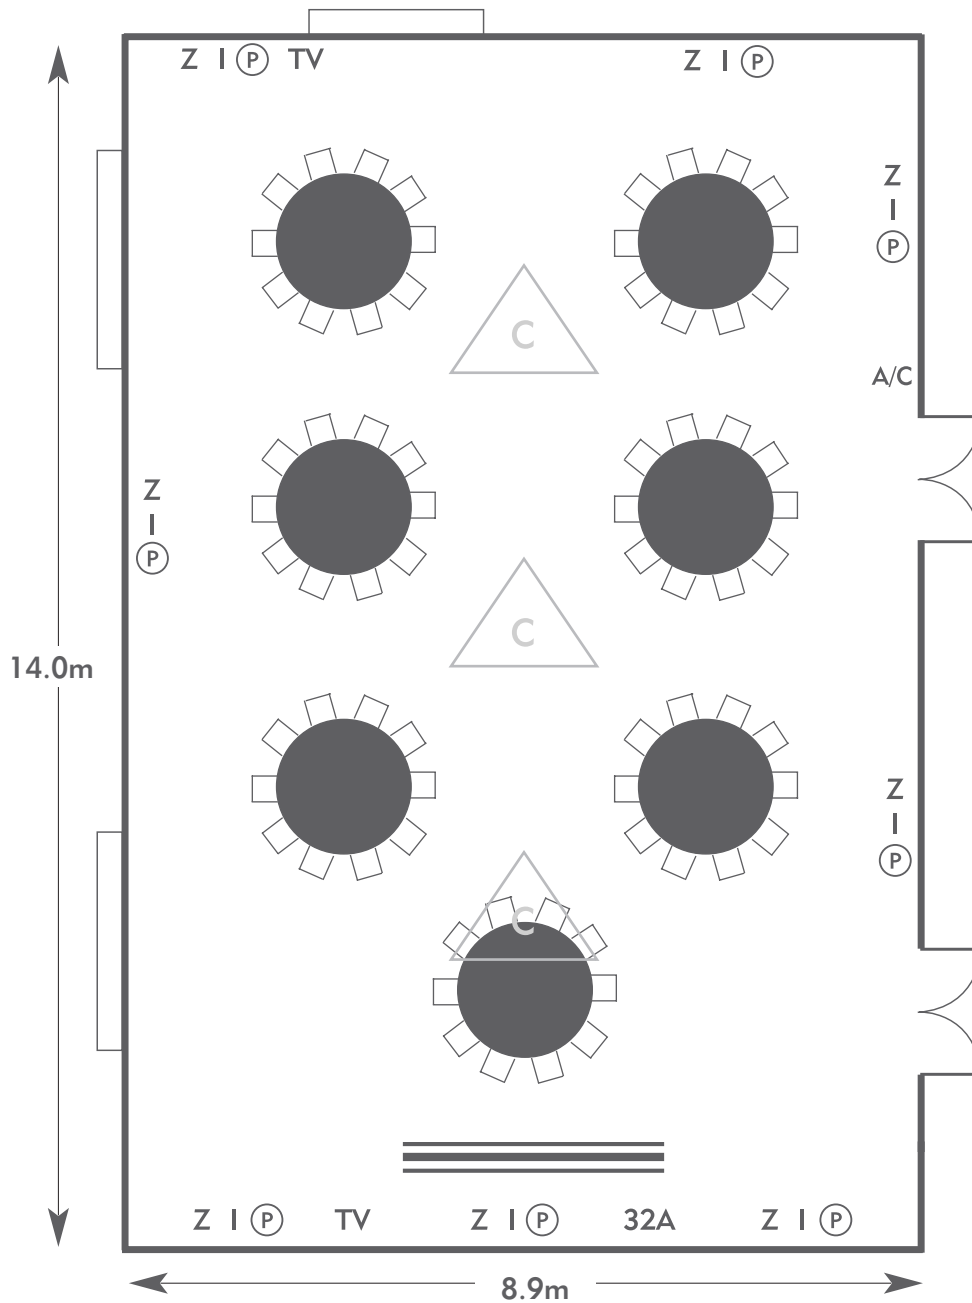

Diagrams are not to scale, layouts are representative.

To book your meeting or event,
call **01276 478476** or email
groupsales@exclusive.co.uk

SOUTH LODGE

Glyndebourne Suite

Room plan: Rounds for dinner

Capacity: 70 people

SOUTH LODGE

AN EXCLUSIVE HOTEL

KEY:

- Z = 13 Amp Sockets
- 32A = 32 AMP Single Phase
- (P) = Phone Point
- I = ISDN line

- TV = T. V. Socket
- L/S = Light Switch
- (C) (L) = Chandelier / Ceiling light
- ==== = Screen
- A/C = Heating / Aircon

To book your meeting or event,
call **01276 478476** or email
groupsales@exclusive.co.uk

SOUTH LODGE

Glyndebourne Suite

Room plan: Oval
Capacity: 32 people

SOUTH LODGE
AN EXCLUSIVE HOTEL

KEY:

- Z = 13 Amp Sockets
- 32A = 32 AMP Single Phase
- (P) = Phone Point
- I = ISDN line