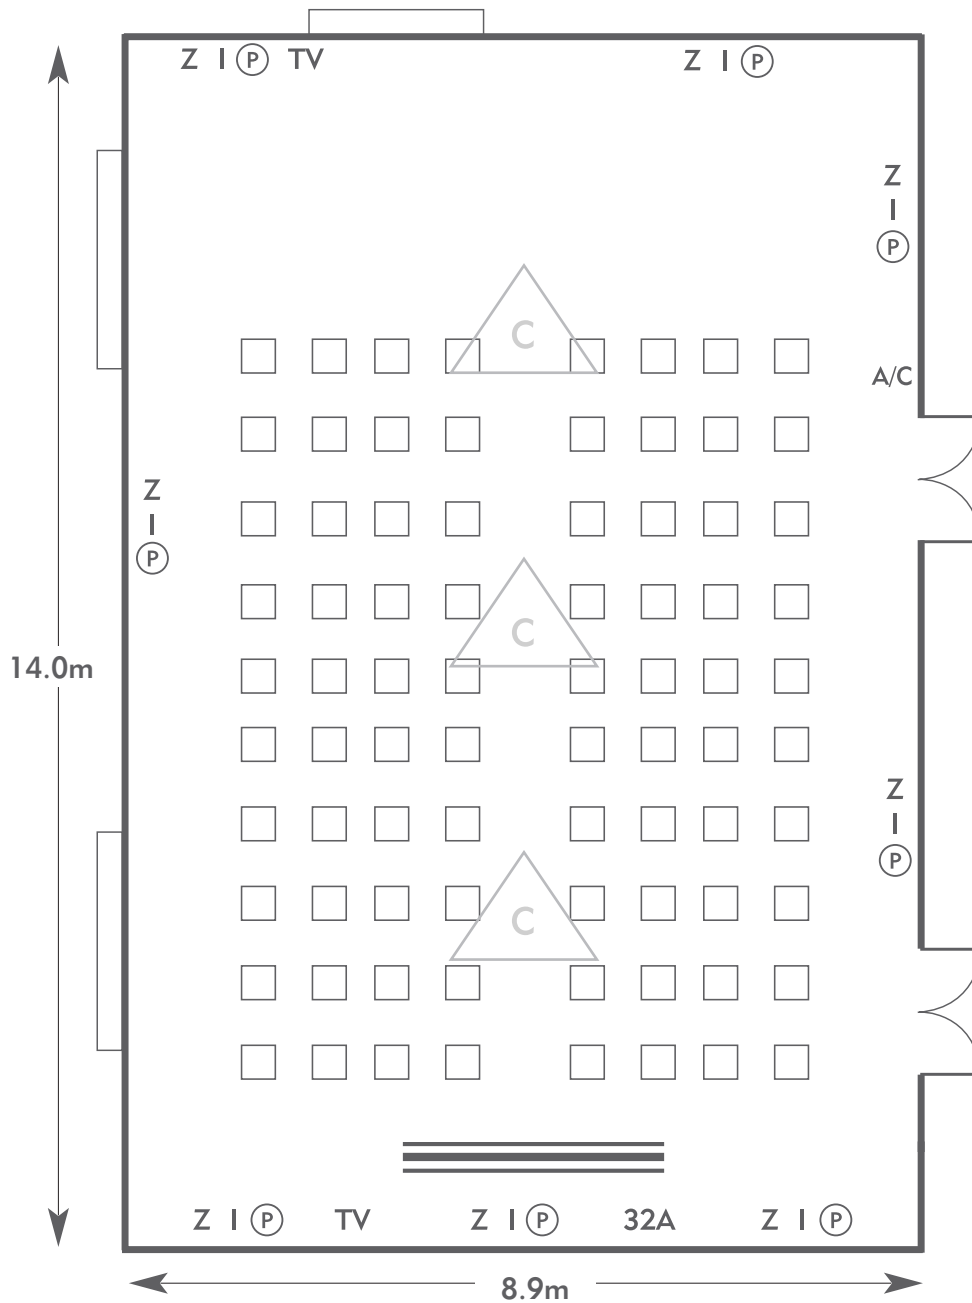

SOUTH LODGE

Glyndebourne Suite

Room plan: Theatre

Capacity: 80 people

SOUTH LODGE

AN EXCLUSIVE HOTEL

KEY:

- Z = 13 Amp Sockets
- 32A = 32 AMP Single Phase
- (P) = Phone Point
- I = ISDN line

- TV = T. V. Socket
- L/S = Light Switch
- (C) (L) = Chandelier / Ceiling light
- ≡ = Screen
- A/C = Heating / Aircon

To book your meeting or event,
call **01276 478476** or email
groupsales@exclusive.co.uk