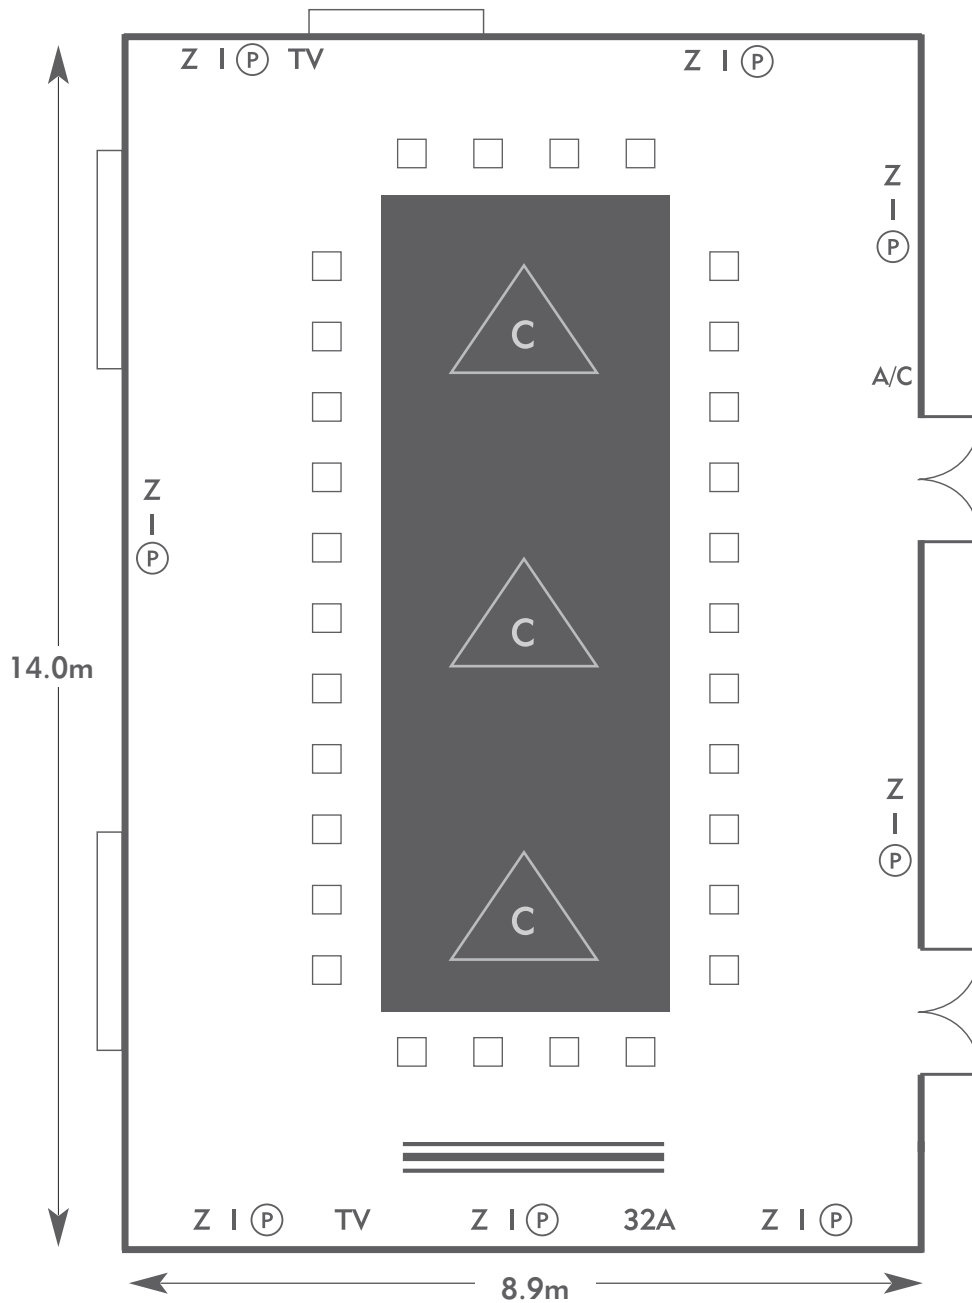

SOUTH LODGE

Glyndebourne Suite

Room plan: Board room

Capacity: 30 people

SOUTH LODGE

AN EXCLUSIVE HOTEL

KEY:

- Z = 13 Amp Sockets
- 32A = 32 AMP Single Phase
- (P) = Phone Point
- I = ISDN line

- TV = T. V. Socket
- L/S = Light Switch
- (C) (L) = Chandelier / Ceiling light
- ==== = Screen
- A/C = Heating / Aircon

To book your meeting or event,
call **01276 478476** or email
groupsales@exclusive.co.uk