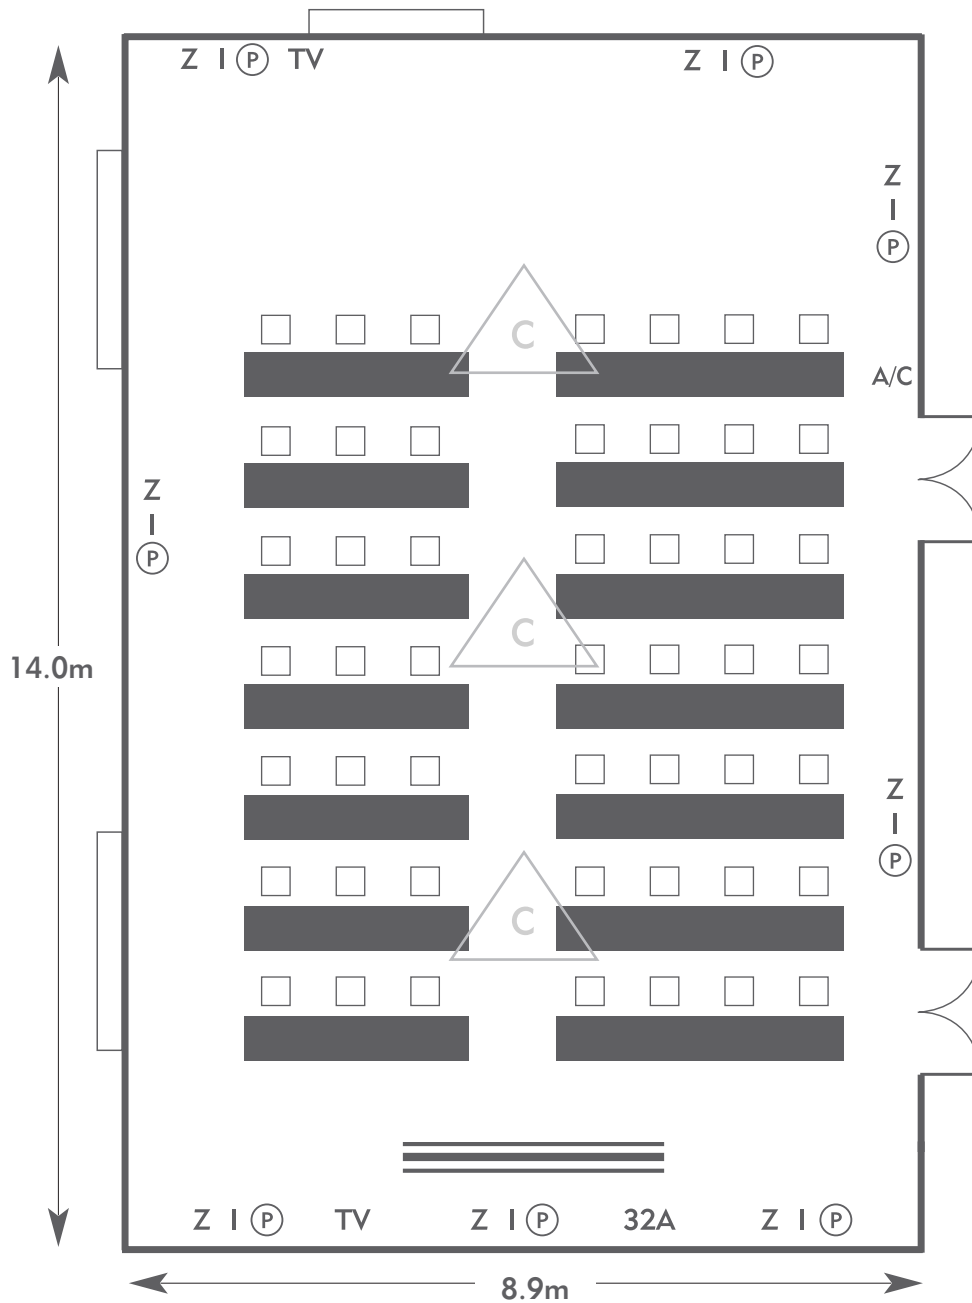

SOUTH LODGE

Glyndebourne Suite

Room plan: Class room

Capacity: 60 people

SOUTH LODGE

AN EXCLUSIVE HOTEL

KEY:

- Z = 13 Amp Sockets
- 32A = 32 AMP Single Phase
- (P) = Phone Point
- I = ISDN line

- TV = T. V. Socket
- L/S = Light Switch
- (C) (L) = Chandelier / Ceiling light
- ≡ = Screen
- A/C = Heating / Aircon

To book your meeting or event,
call **01276 478476** or email
groupsales@exclusive.co.uk