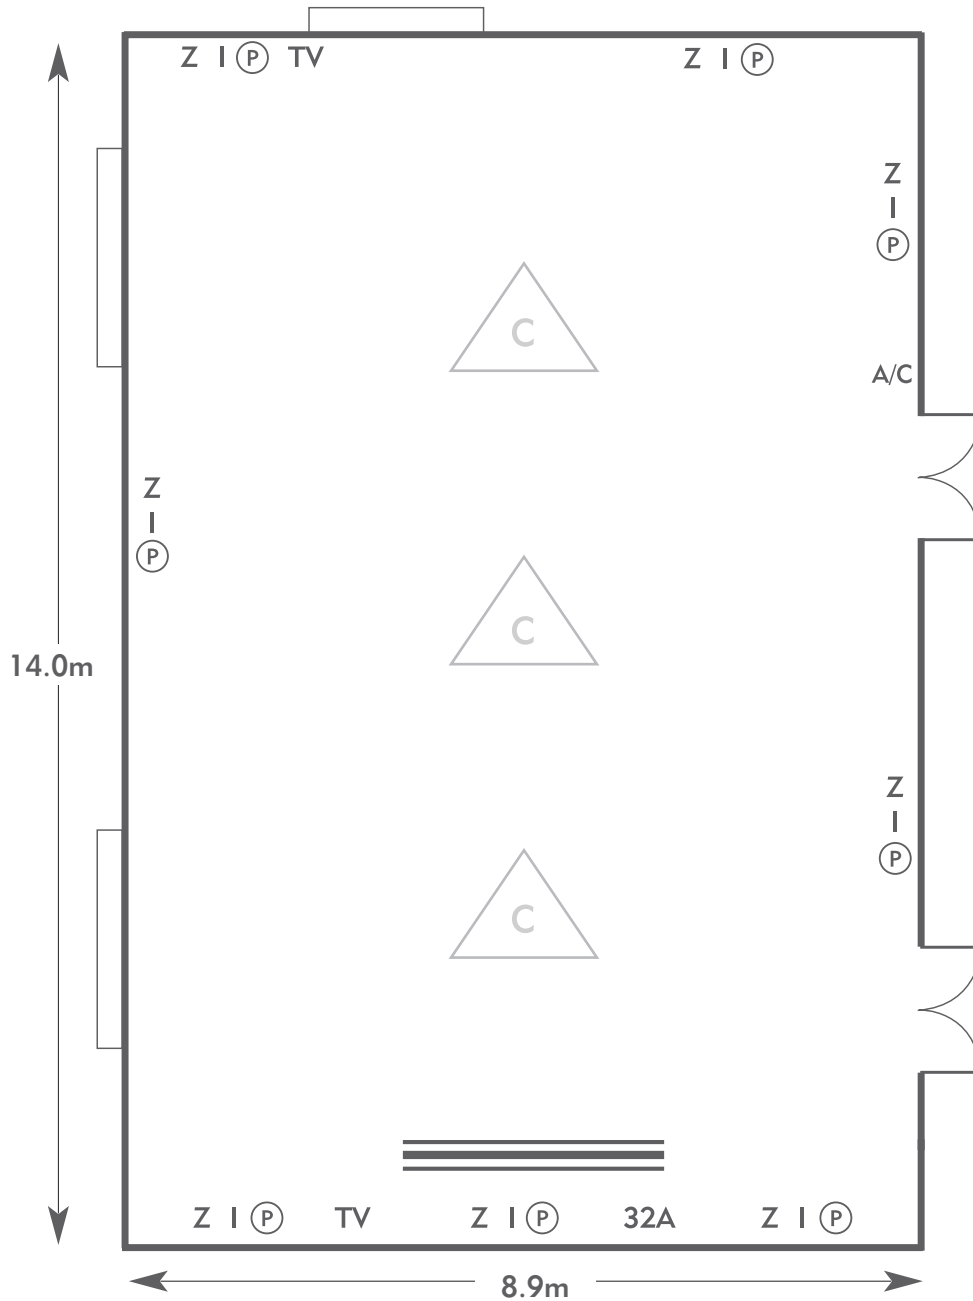

SOUTH LODGE

Glyndebourne Suite

SOUTH LODGE
AN EXCLUSIVE HOTEL

KEY:

- Z = 13 Amp Sockets
- 32A = 32 AMP Single Phase
- (P) = Phone Point
- I = ISDN line

- TV = T. V. Socket
- L/S = Light Switch
- (C) (L) = Chandelier / Ceiling light
- ≡ = Screen
- A/C = Heating / Aircon

- Z = 13 Amp Sockets
- 32A = 32 AMP Single Phase
- (P) = Phone Point
- I = ISDN line

- TV = T. V. Socket
- L/S = Light Switch
- (C) (L) = Chandelier / Ceiling light
- ≡ = Screen
- A/C = Heating / Aircon