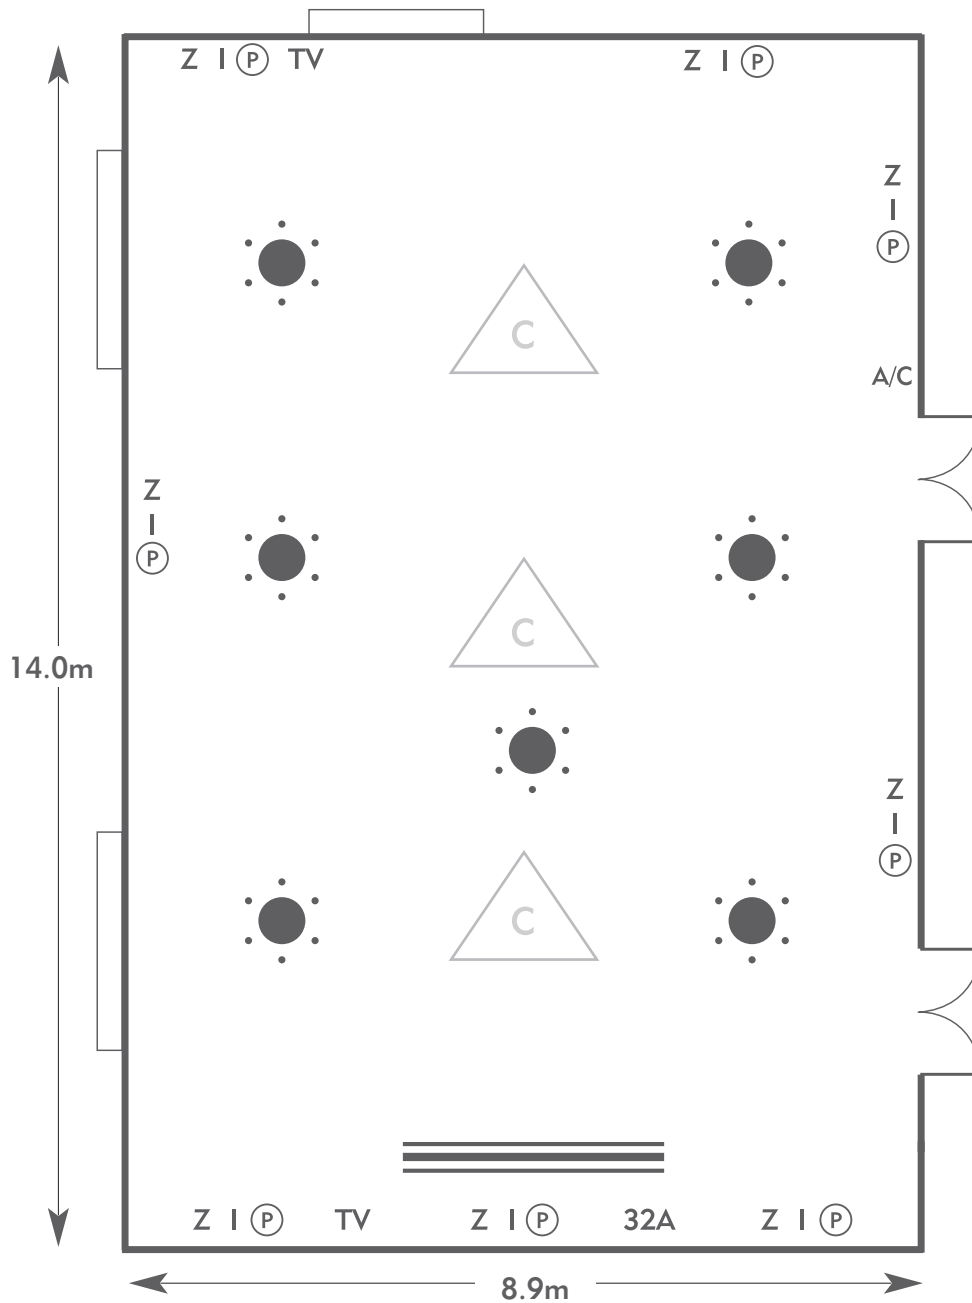

SOUTH LODGE

Glyndebourne Suite

Room plan: Stand-up reception

Capacity: 80 people

SOUTH LODGE

AN EXCLUSIVE HOTEL

KEY:

Z = 13 Amp Sockets

32A = 32 AMP Single Phase

(P) = Phone Point

I = ISDN line

TV = T. V. Socket

L/S = Light Switch

(C) (L) = Chandelier / Ceiling light

≡ = Screen

A/C = Heating / Aircon