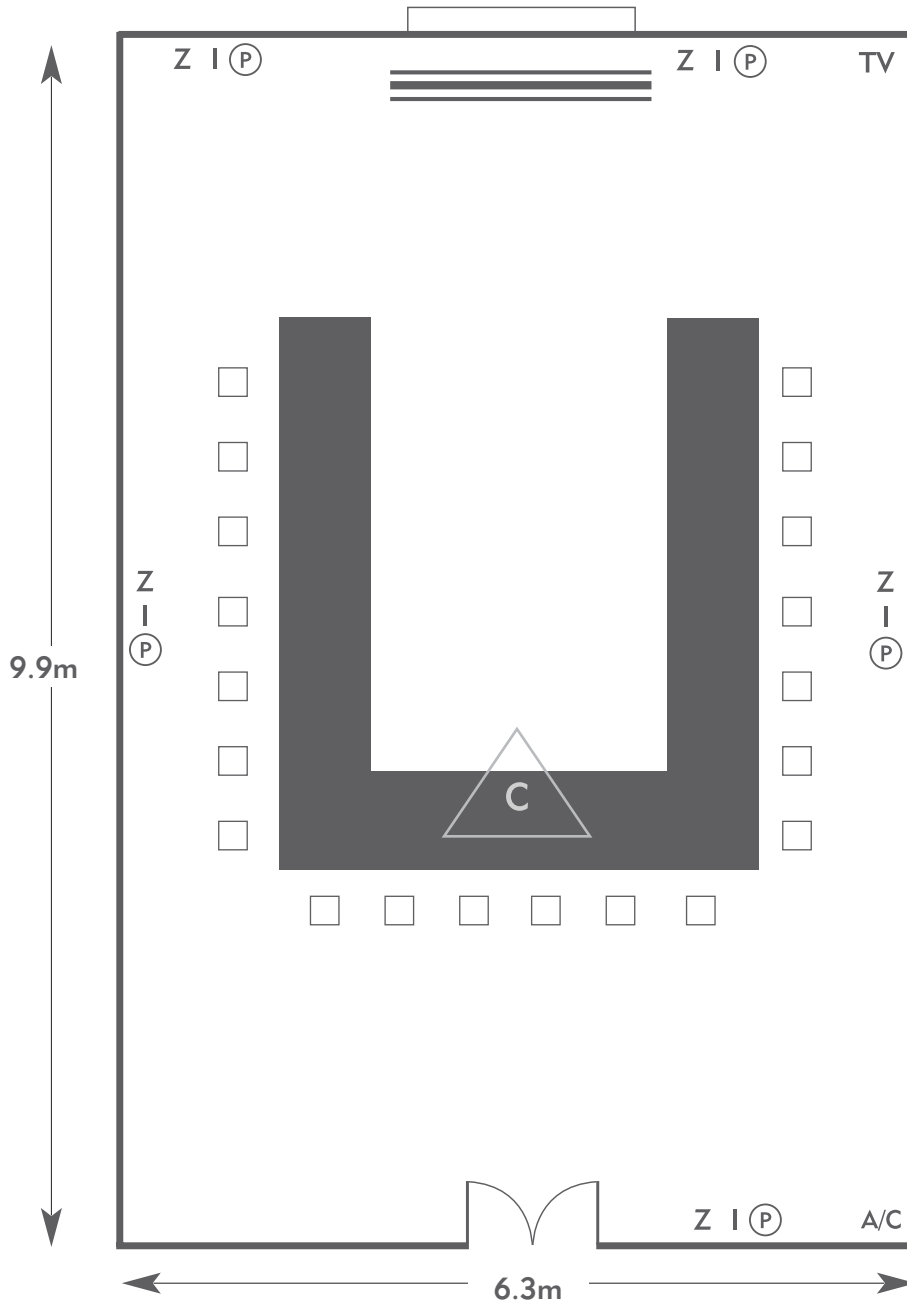

## Hever Suite

Room plan: U-shape

Capacity: 20 people

SOUTH LODGE

AN EXCLUSIVE HOTEL