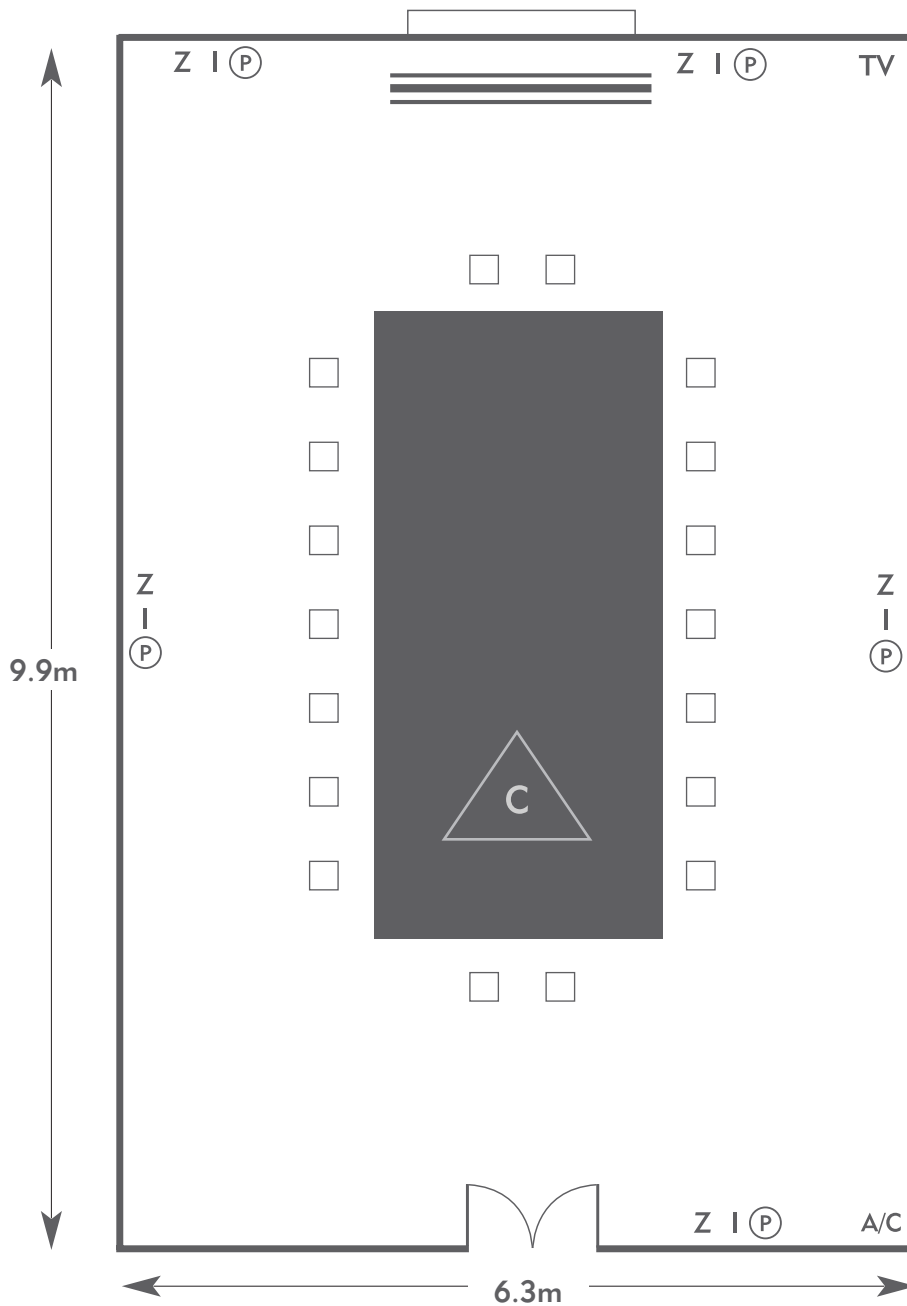

## Hever Suite

Room plan: Boardroom

Capacity: 18 people

SOUTH LODGE

AN EXCLUSIVE HOTEL