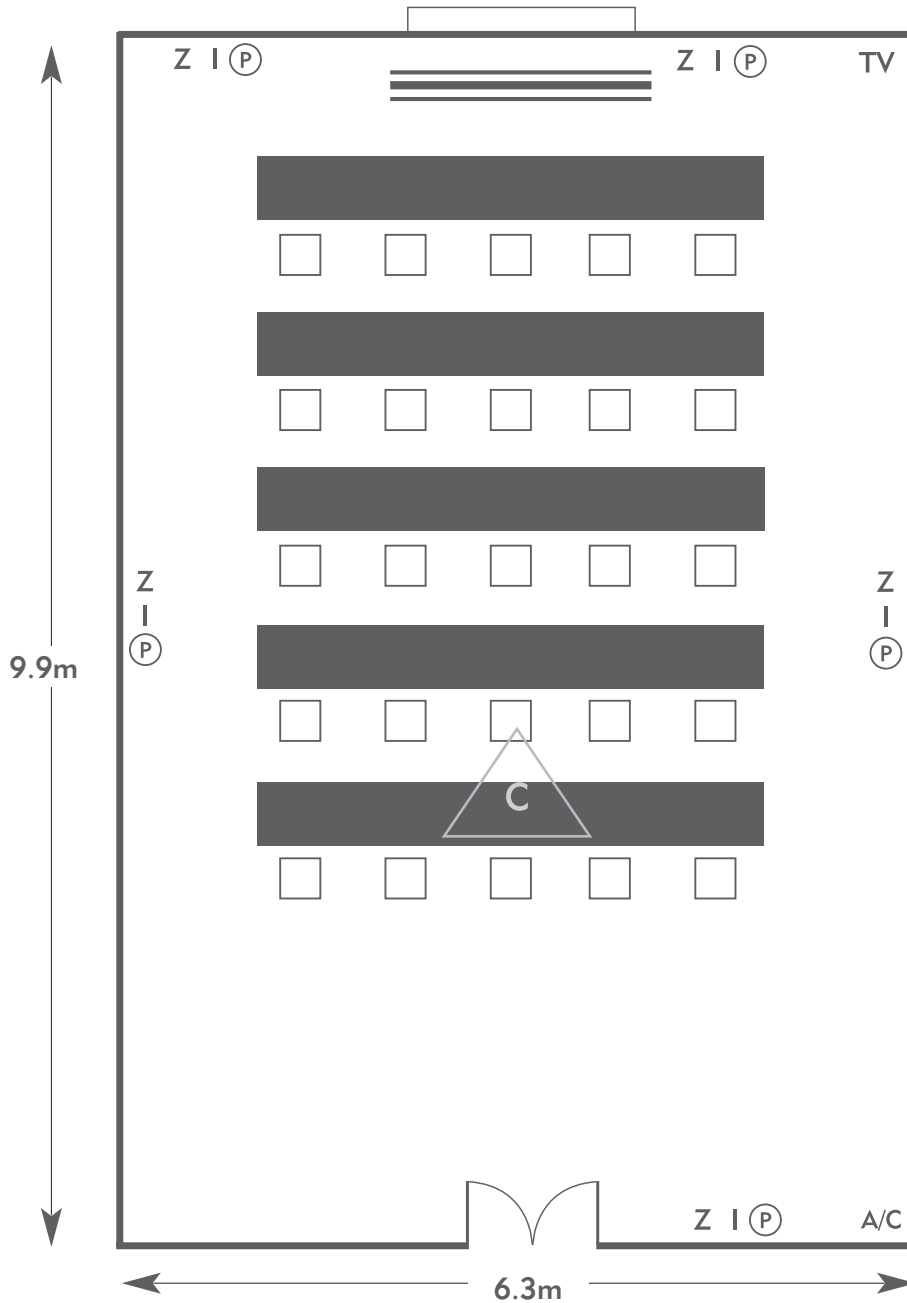

## Hever Suite

Room plan: Classroom

Capacity: 24 people

SOUTH LODGE

AN EXCLUSIVE HOTEL