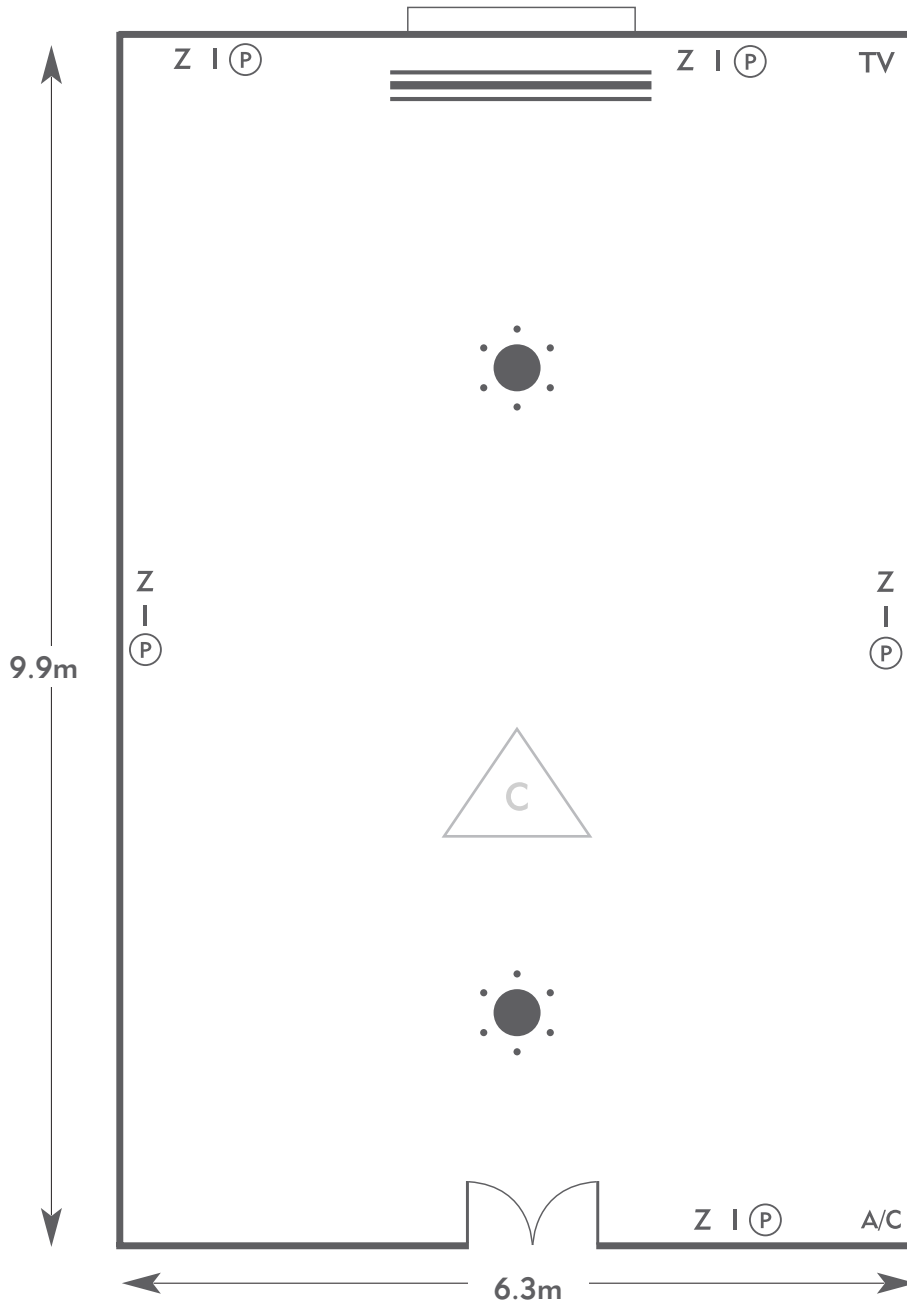

## Hever Suite

Room plan: Stand-up reception

Capacity: 20 people

SOUTH LODGE

AN EXCLUSIVE HOTEL