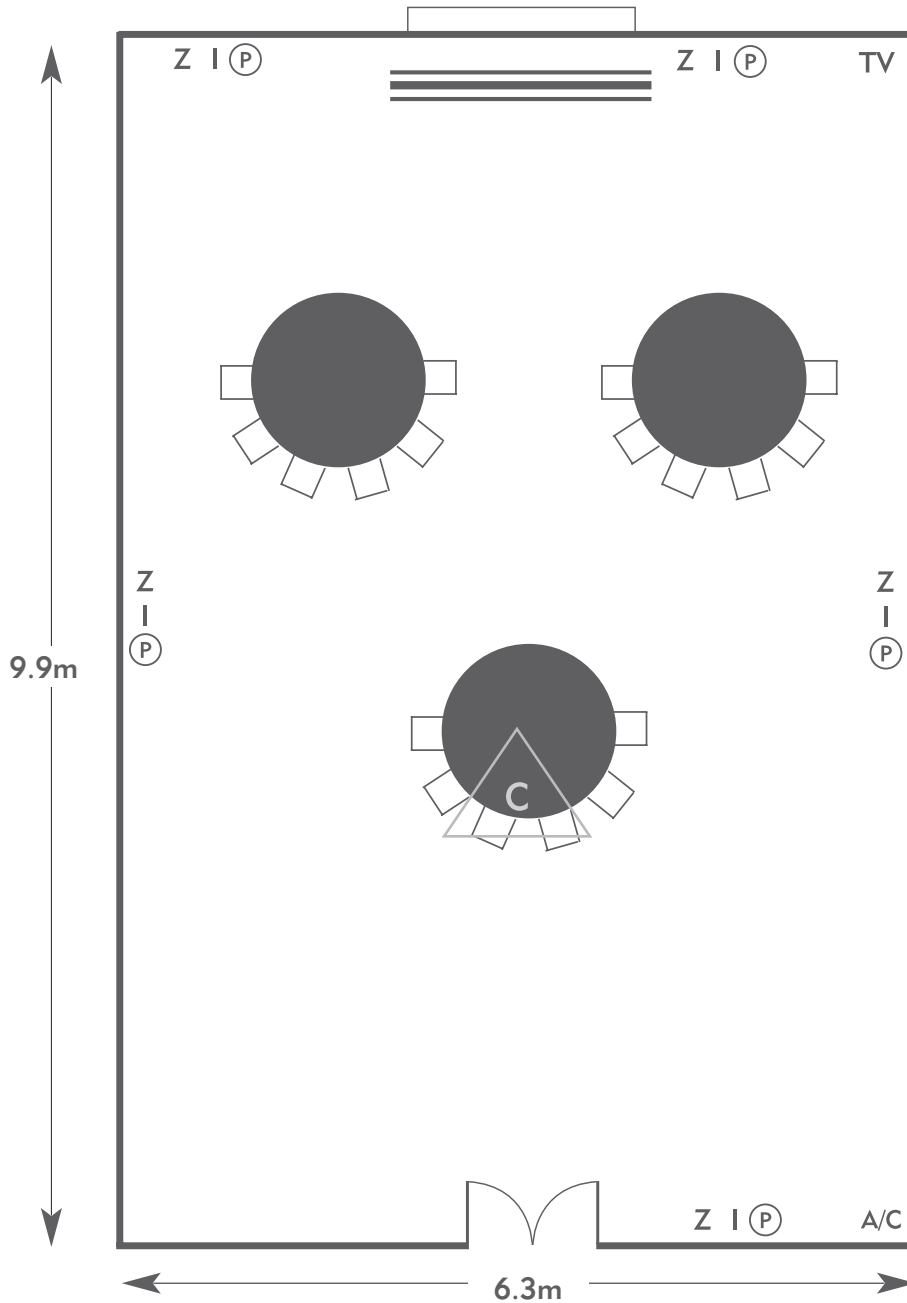

## Hever Suite

Room plan: Cabaret

Capacity: 18 people

SOUTH LODGE

AN EXCLUSIVE HOTEL