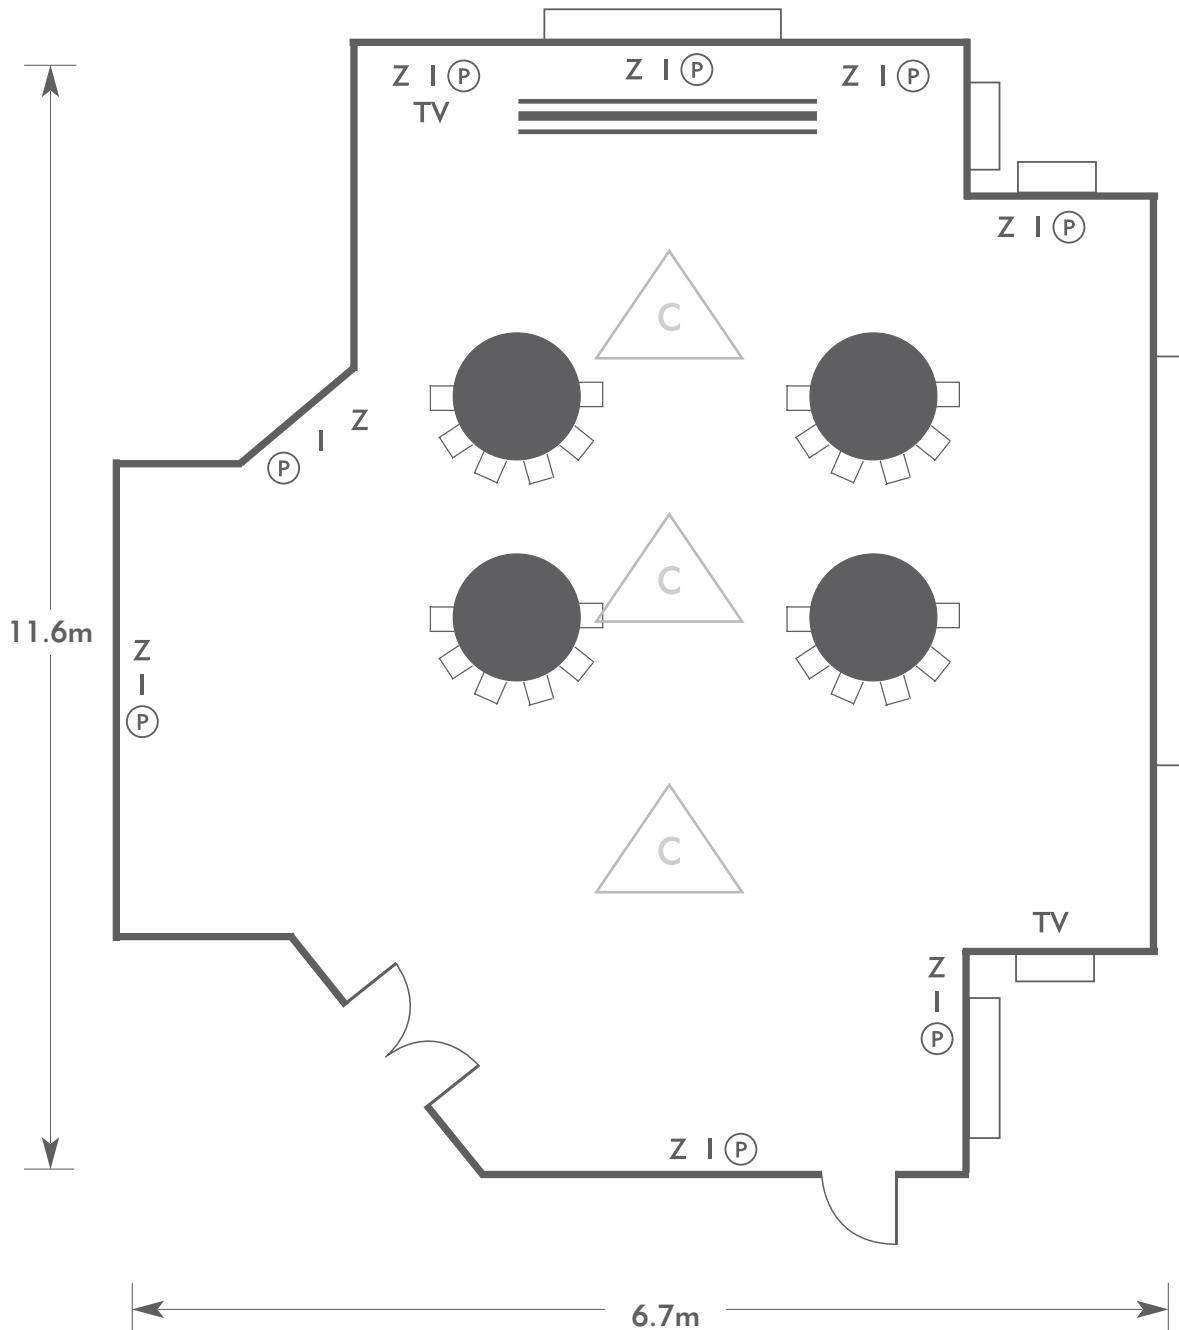

SOUTH LODGE

Disraeli Suite

Room plan: Cabaret

Capacity: 24 people

SOUTH LODGE

AN EXCLUSIVE HOTEL

KEY:

- Z = 13 Amp Sockets
- 32A = 32 AMP Single Phase
- (P) = Phone Point
- I = ISDN line

- TV = T. V. Socket
- L/S = Light Switch
- (C) (L) = Chandelier / Ceiling light
- ==== = Screen
- A/C = Heating / Aircon

To book your meeting or event,
call **01276 478476** or email
groupsales@exclusive.co.uk

Diagrams are not to scale, layouts are representative.