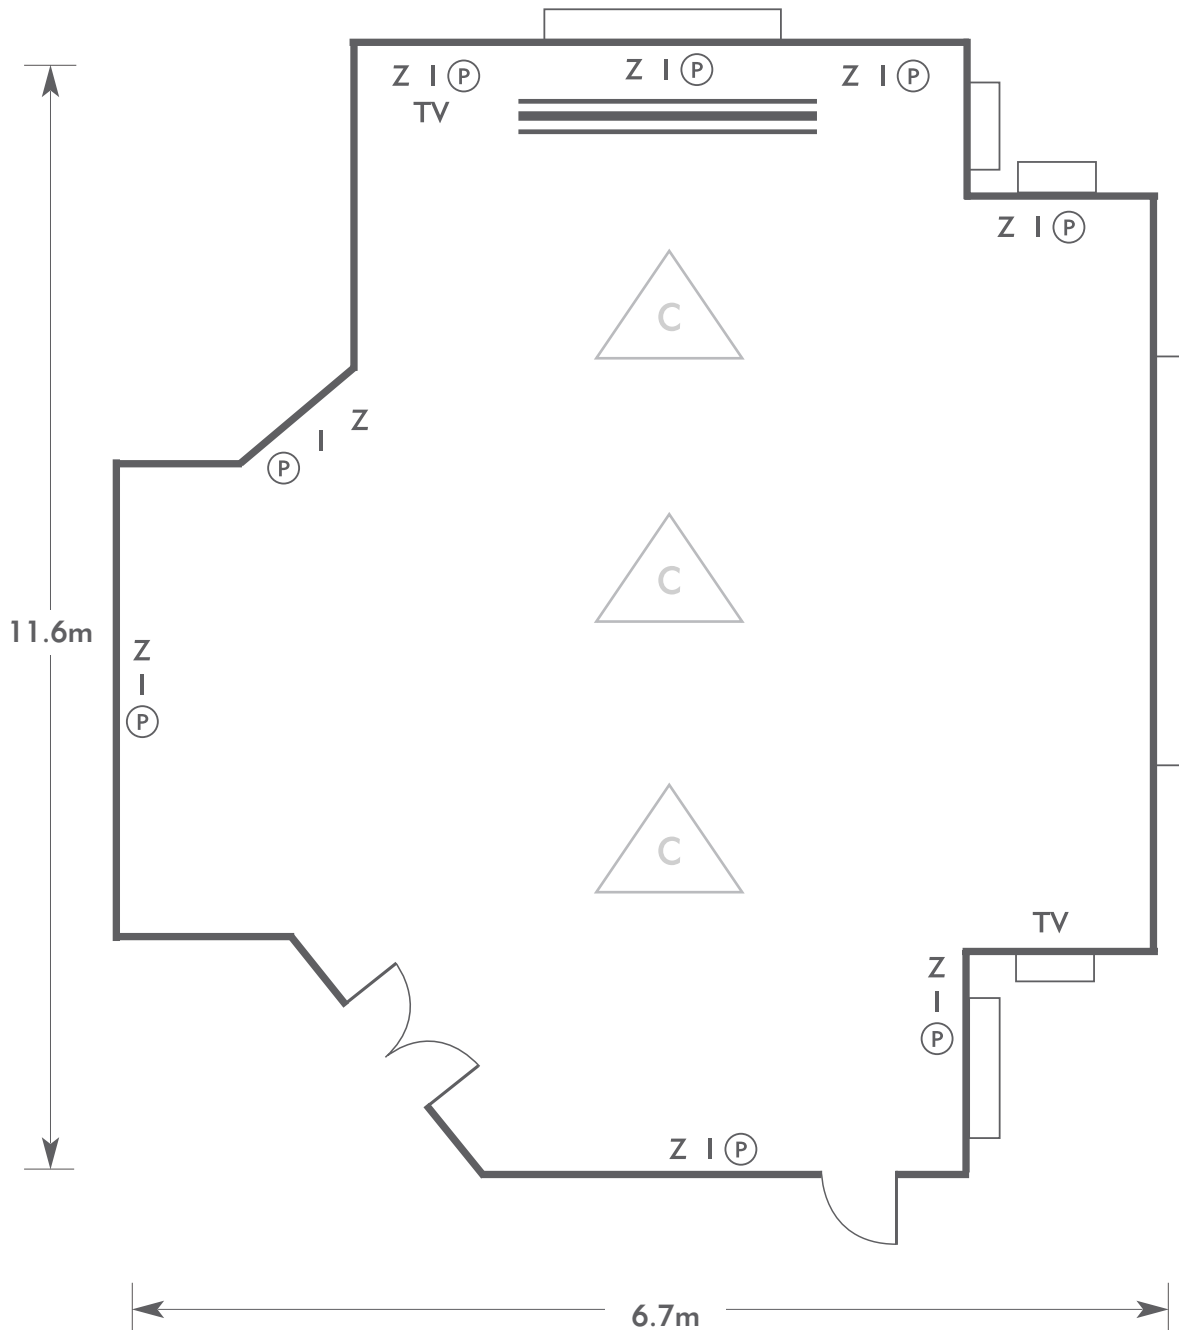

SOUTH LODGE

Disraeli Suite

SOUTH LODGE

AN EXCLUSIVE HOTEL

KEY:

- Z = 13 Amp Sockets
- 32A = 32 AMP Single Phase
- (P) = Phone Point
- I = ISDN line

- TV = T. V. Socket
- L/S = Light Switch
- (C) (L) = Chandelier / Ceiling light
- ==== = Screen
- A/C = Heating / Aircon

SOUTH LODGE
AN EXCLUSIVE HOTEL

KEY:

- Z = 13 Amp Sockets
- 32A = 32 AMP Single Phase
- (P) = Phone Point
- I = ISDN line

- TV = T. V. Socket
- L/S = Light Switch
- (C) (L) = Chandelier / Ceiling light
- ≡ = Screen
- A/C = Heating / Aircon