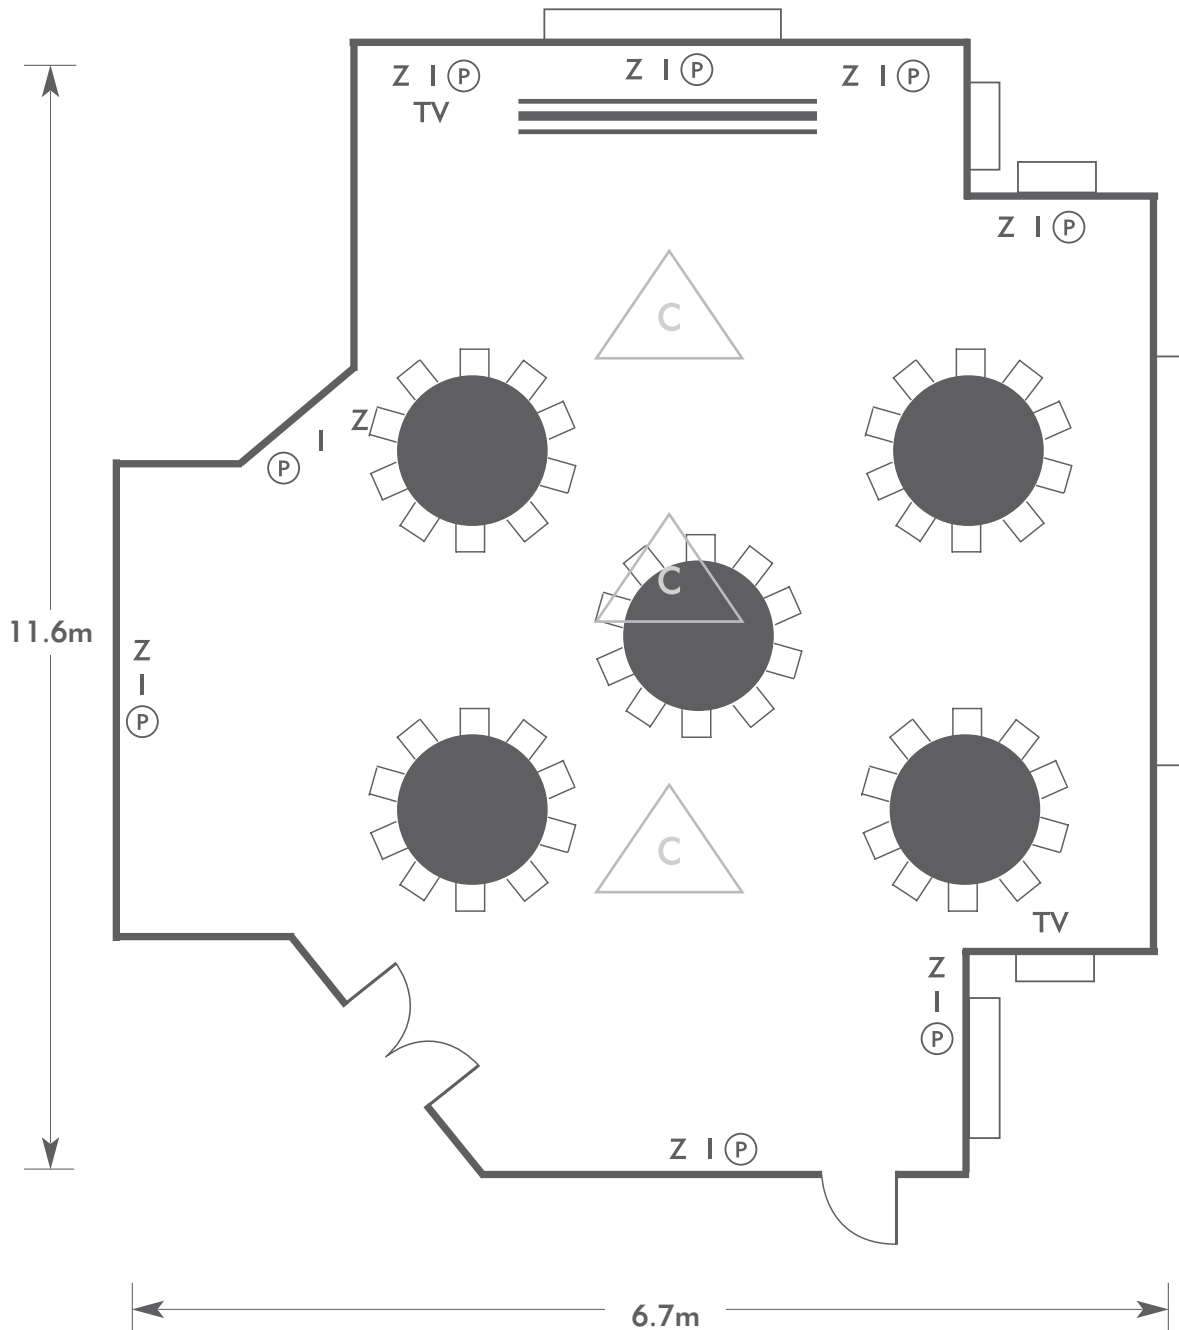

- Z = 13 Amp Sockets
- 32A = 32 AMP Single Phase
- (P) = Phone Point
- I = ISDN line

- TV = T. V. Socket
- L/S = Light Switch
- (C) (L) = Chandelier / Ceiling light
- ==== = Screen
- A/C = Heating / Aircon

SOUTH LODGE
AN EXCLUSIVE HOTEL

KEY:

- Z = 13 Amp Sockets
- 32A = 32 AMP Single Phase
- (P) = Phone Point
- I = ISDN line

- TV = T. V. Socket
- L/S = Light Switch
- (C) (L) = Chandelier / Ceiling light
- ==== = Screen
- A/C = Heating / Aircon