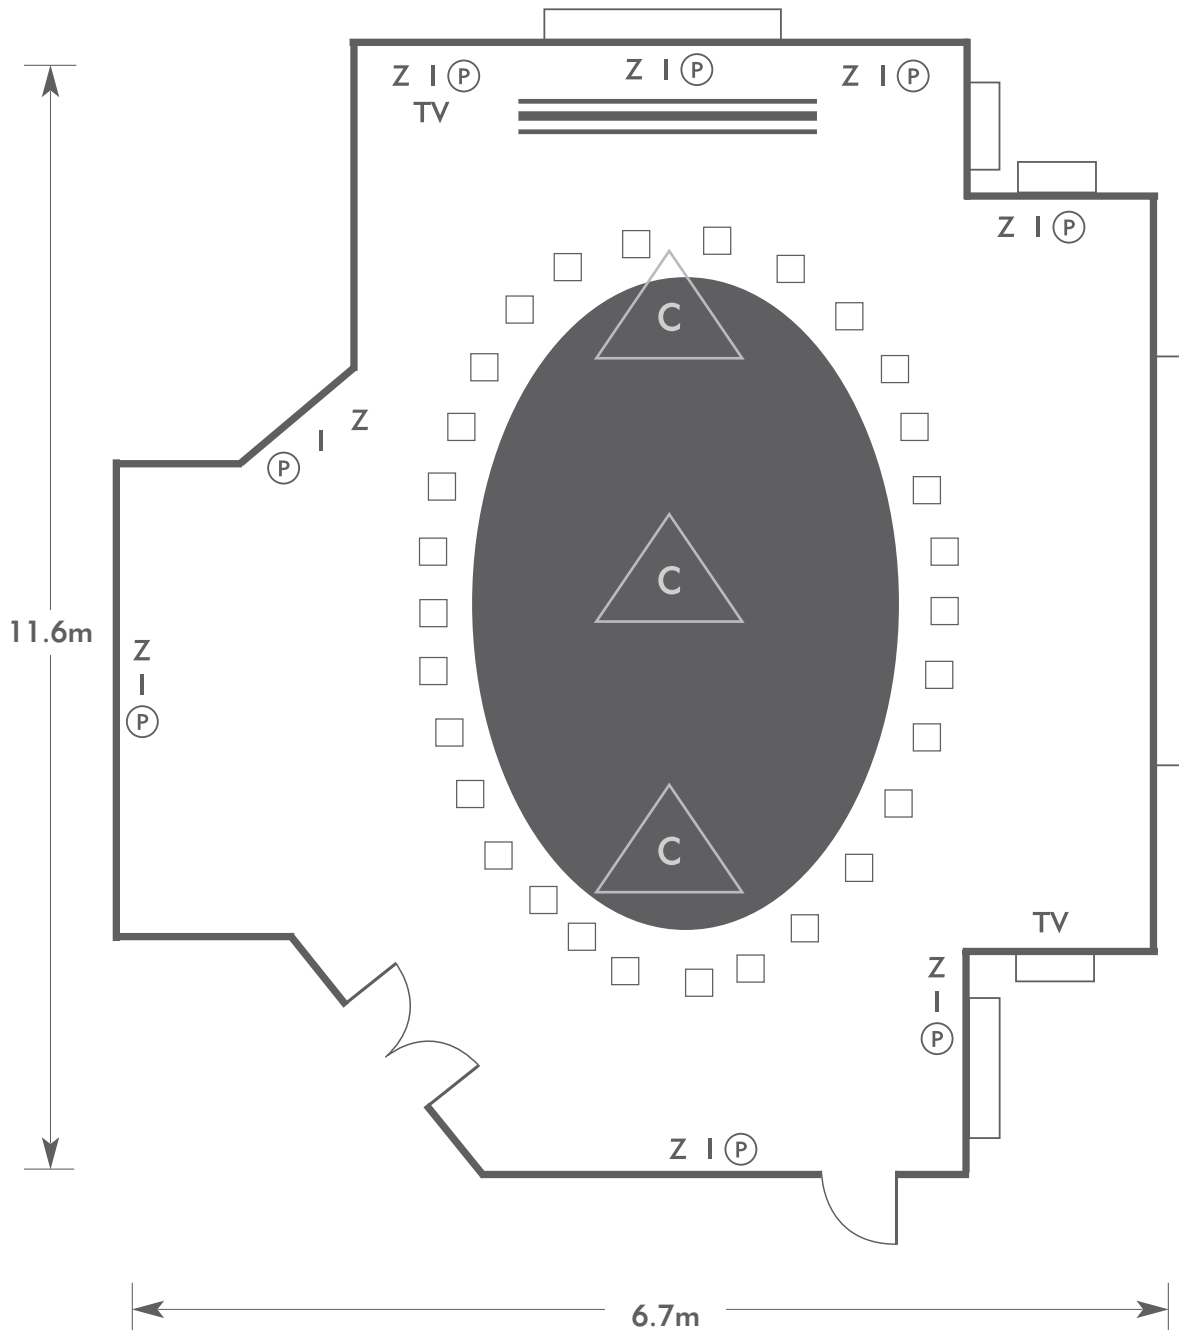

To book your meeting or event,
call **01276 478476** or email
groupsales@exclusive.co.uk

SOUTH LODGE

Disraeli Suite

Room plan: Oval
Capacity: 30 people

SOUTH LODGE
AN EXCLUSIVE HOTEL

KEY:

- Z = 13 Amp Sockets
- 32A = 32 AMP Single Phase
- (P) = Phone Point
- I = ISDN line