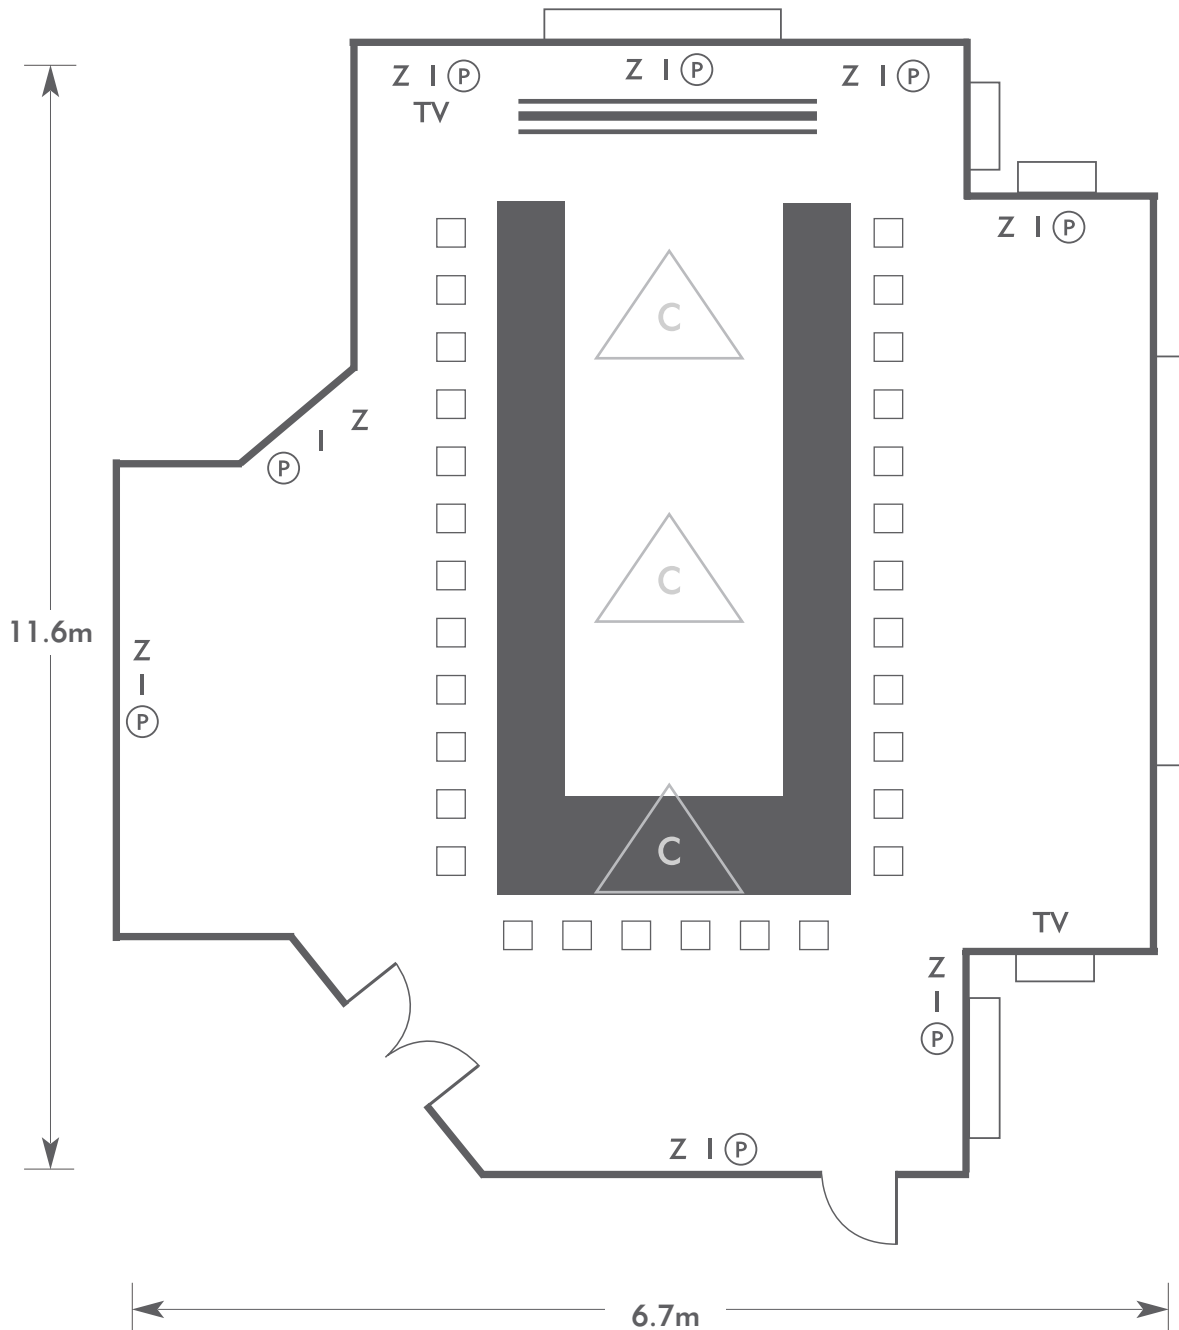

SOUTH LODGE

Disraeli Suite

Room plan: Boardroom

Capacity: 30 people

SOUTH LODGE

AN EXCLUSIVE HOTEL

KEY:

- Z = 13 Amp Sockets
- 32A = 32 AMP Single Phase
- (P) = Phone Point
- I = ISDN line

- TV = T. V. Socket
- L/S = Light Switch
- (C) (L) = Chandelier / Ceiling light
- ==== = Screen
- A/C = Heating / Aircon

To book your meeting or event,
call **01276 478476** or email
groupsales@exclusive.co.uk