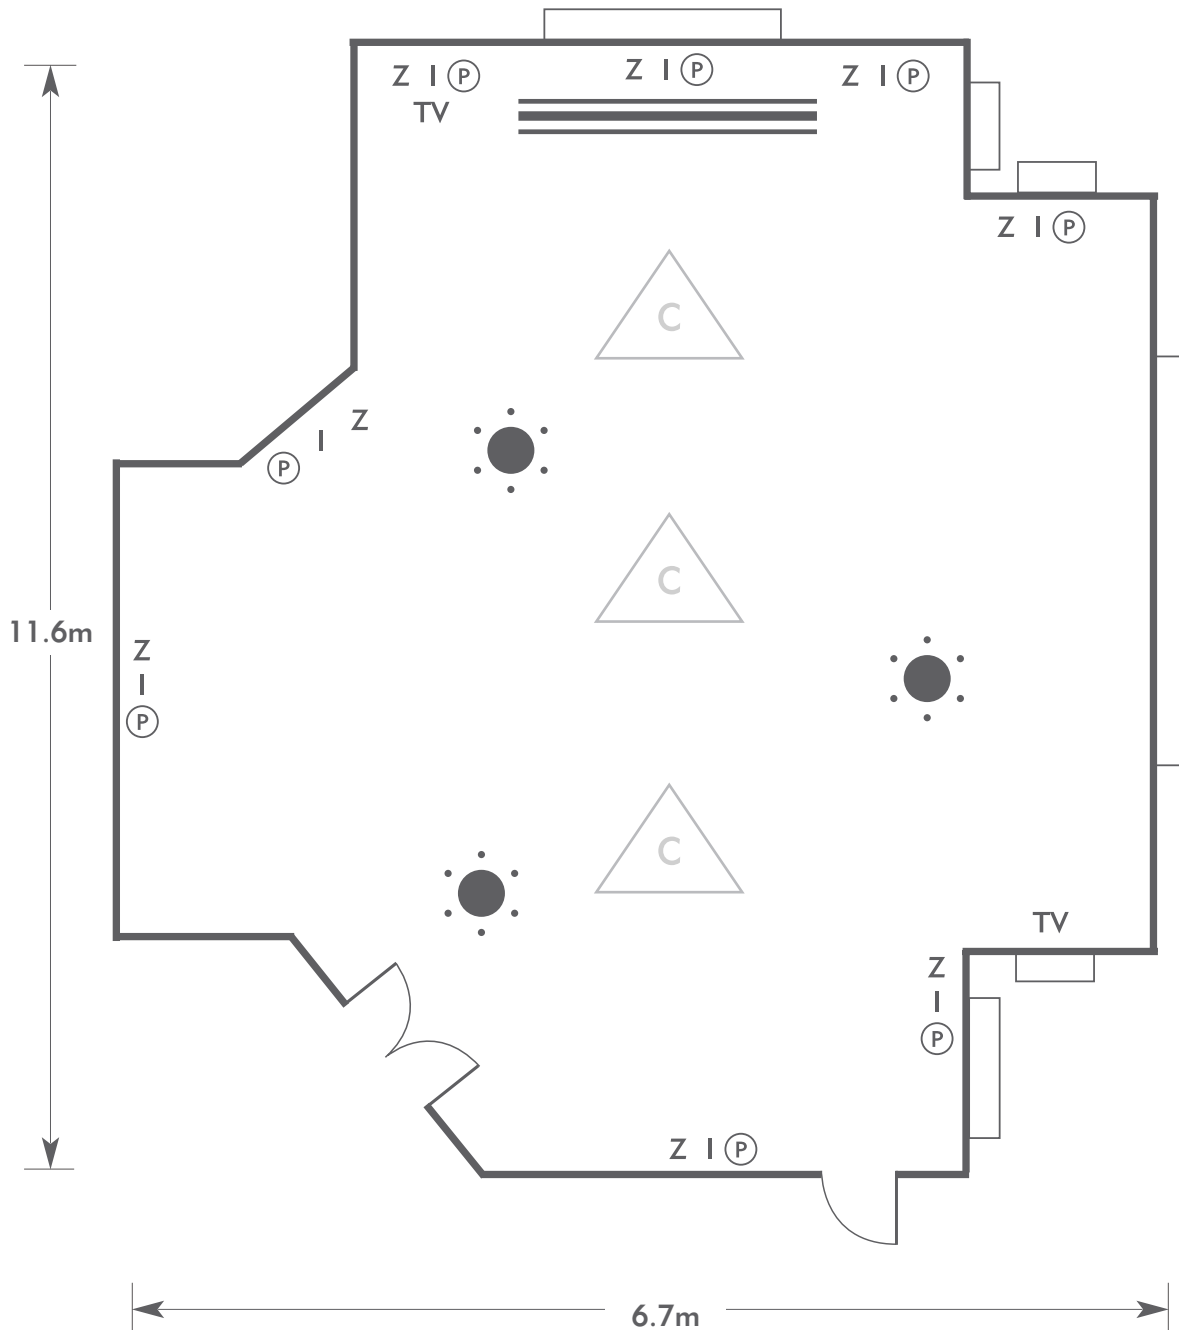

Diagrams are not to scale, layouts are representative.

SOUTH LODGE

Disraeli Suite

Room plan: Stand-up reception

Capacity: 40 people

SOUTH LODGE

AN EXCLUSIVE HOTEL

KEY:

- Z = 13 Amp Sockets
- 32A = 32 AMP Single Phase
- (P) = Phone Point
- I = ISDN line

- TV = T. V. Socket
- L/S = Light Switch
- (C) (L) = Chandelier / Ceiling light
- ≡ = Screen
- A/C = Heating / Aircon