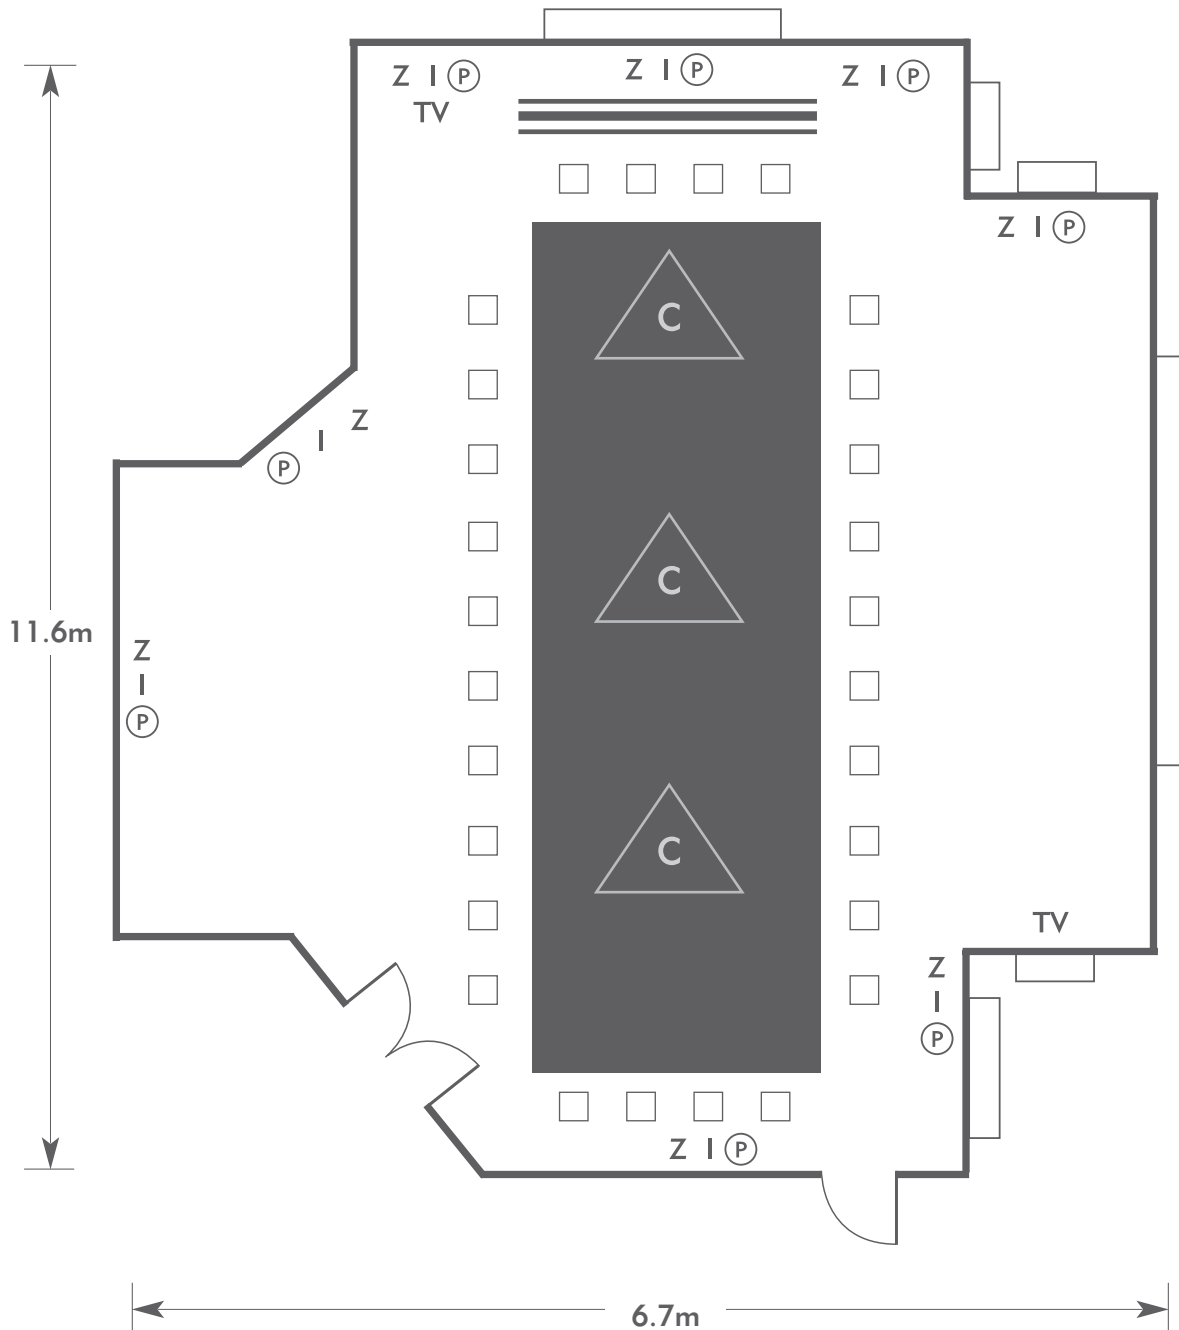

SOUTH LODGE

Disraeli Suite

Room plan: Boardroom

Capacity: 28 people

SOUTH LODGE

AN EXCLUSIVE HOTEL

KEY:

- Z = 13 Amp Sockets
- 32A = 32 AMP Single Phase
- (P) = Phone Point
- I = ISDN line

- TV = T. V. Socket
- L/S = Light Switch
- (C) (L) = Chandelier / Ceiling light
- ==== = Screen
- A/C = Heating / Aircon

To book your meeting or event,
call **01276 478476** or email
groupsales@exclusive.co.uk