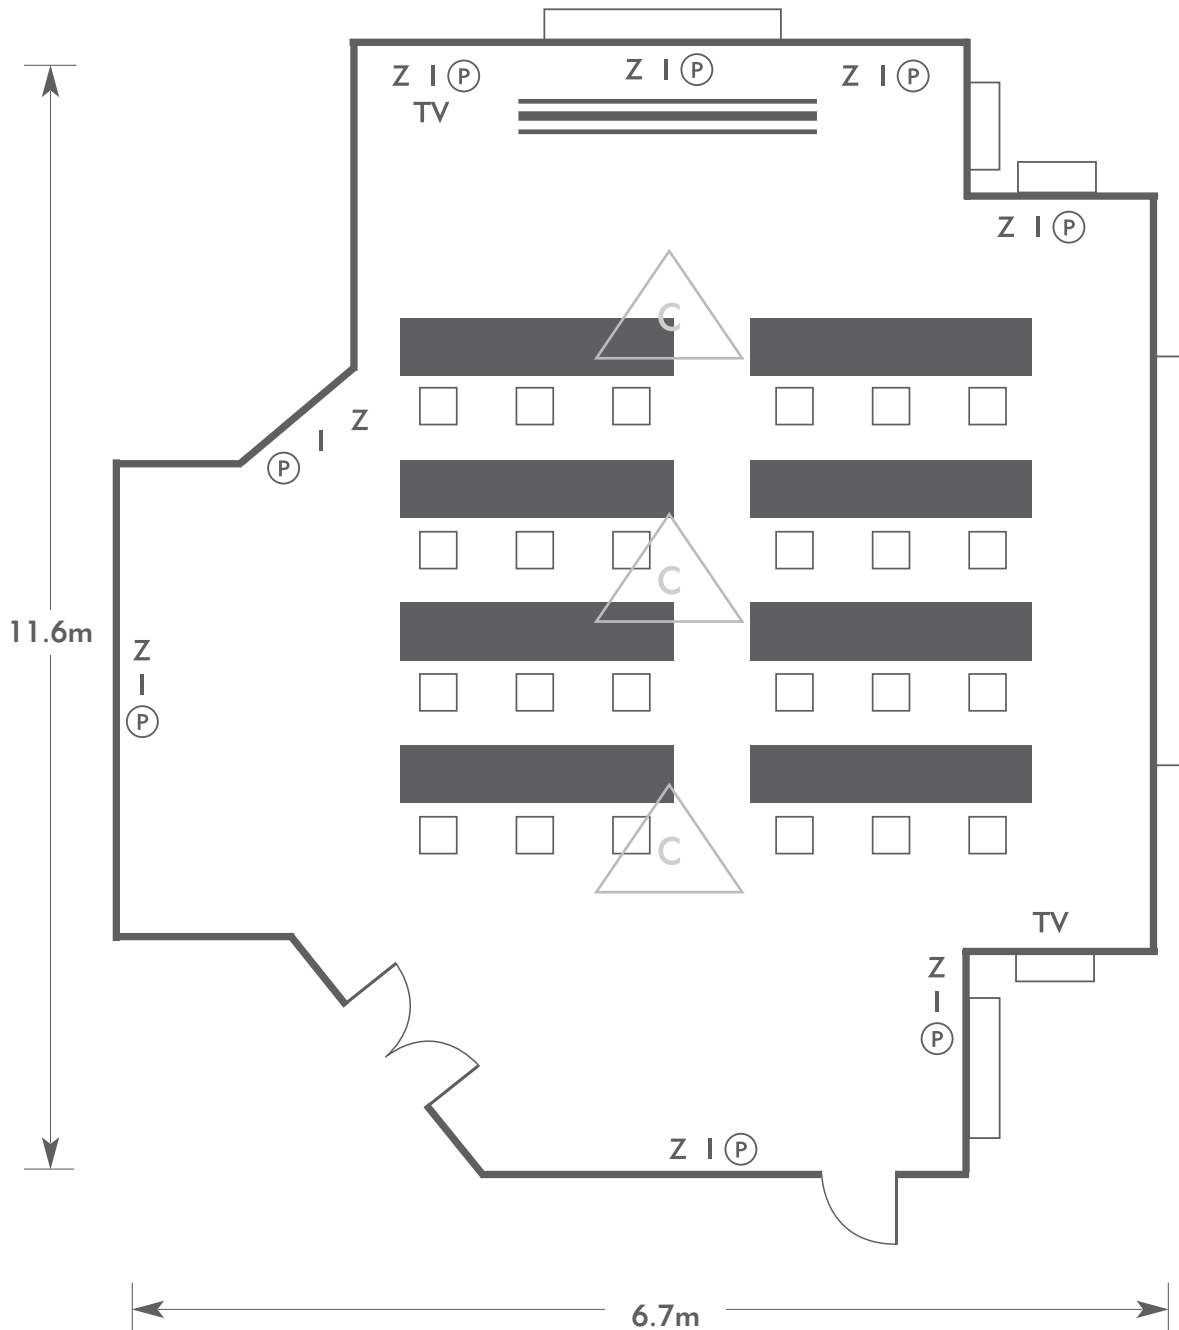

SOUTH LODGE

Disraeli Suite

Room plan: Classroom

Capacity: 24 people

SOUTH LODGE

AN EXCLUSIVE HOTEL

KEY:

- Z = 13 Amp Sockets
- 32A = 32 AMP Single Phase
- (P) = Phone Point
- I = ISDN line

- TV = T. V. Socket
- L/S = Light Switch
- (C) (L) = Chandelier / Ceiling light
- ≡ = Screen
- A/C = Heating / Aircon

To book your meeting or event,
call **01276 478476** or email
groupsales@exclusive.co.uk