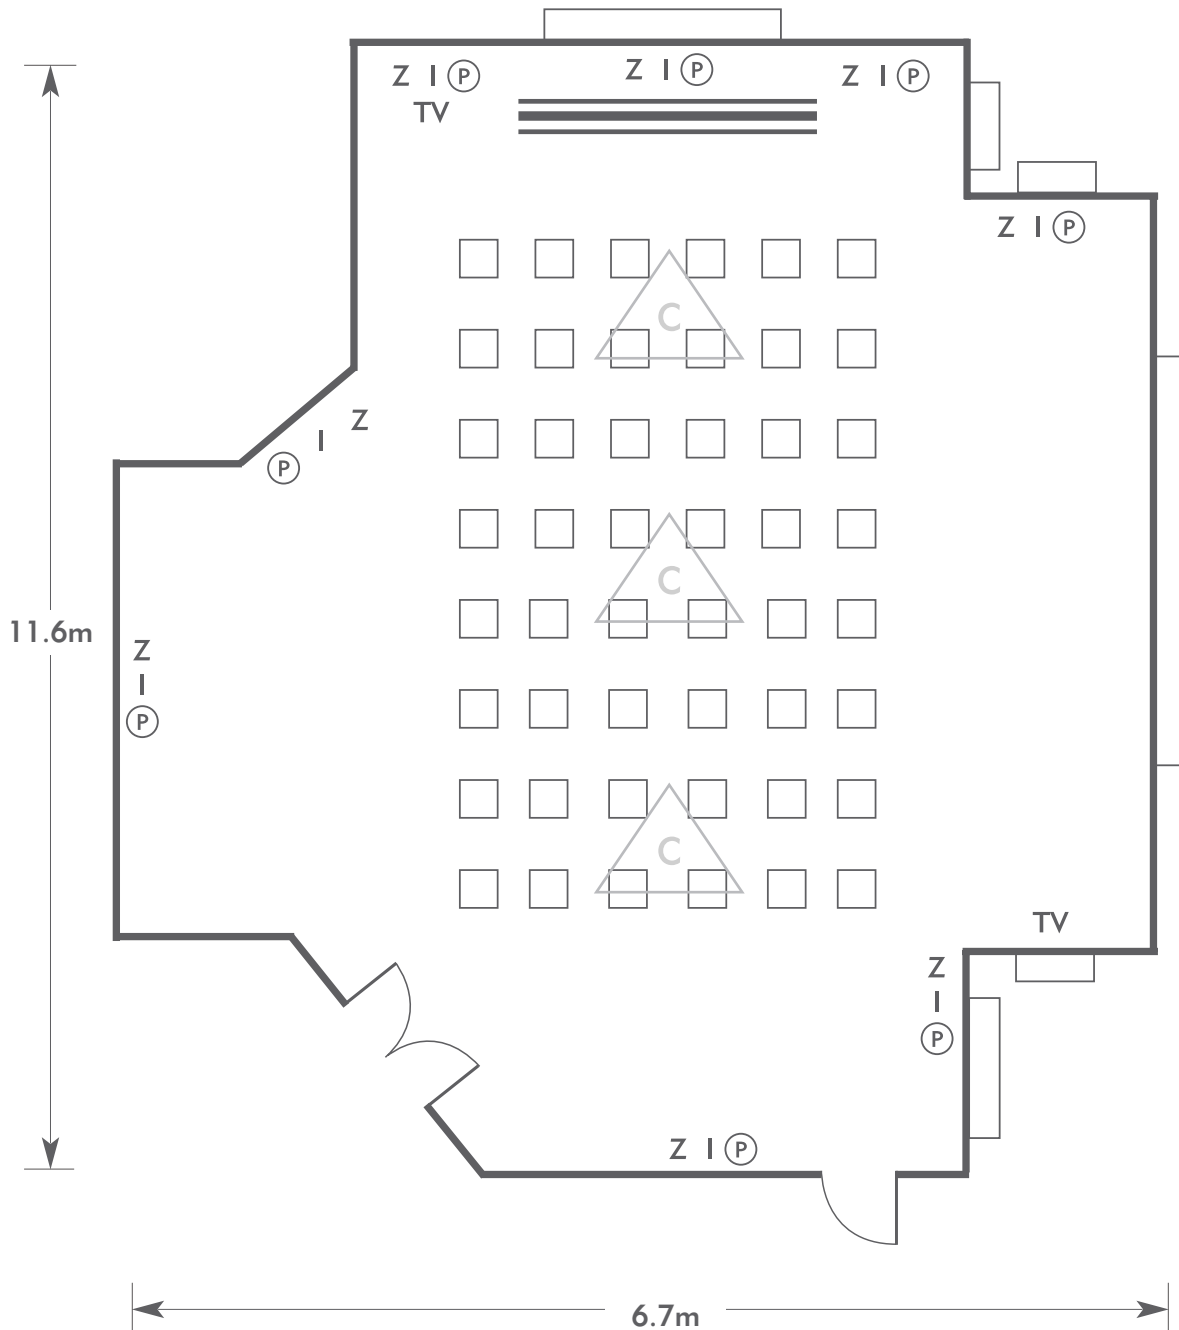

SOUTH LODGE

Disraeli Suite

SOUTH LODGE

AN EXCLUSIVE HOTEL

KEY:

- Z = 13 Amp Sockets
- 32A = 32 AMP Single Phase
- (P) = Phone Point
- I = ISDN line

- TV = T. V. Socket
- L/S = Light Switch
- (C) (L) = Chandelier / Ceiling light
- ==== = Screen
- A/C = Heating / Aircon

SOUTH LODGE
AN EXCLUSIVE HOTEL

KEY:

- Z = 13 Amp Sockets
- 32A = 32 AMP Single Phase
- (P) = Phone Point
- I = ISDN line

- TV = T. V. Socket
- L/S = Light Switch
- (C) (L) = Chandelier / Ceiling light
- ≡ = Screen
- A/C = Heating / Aircon