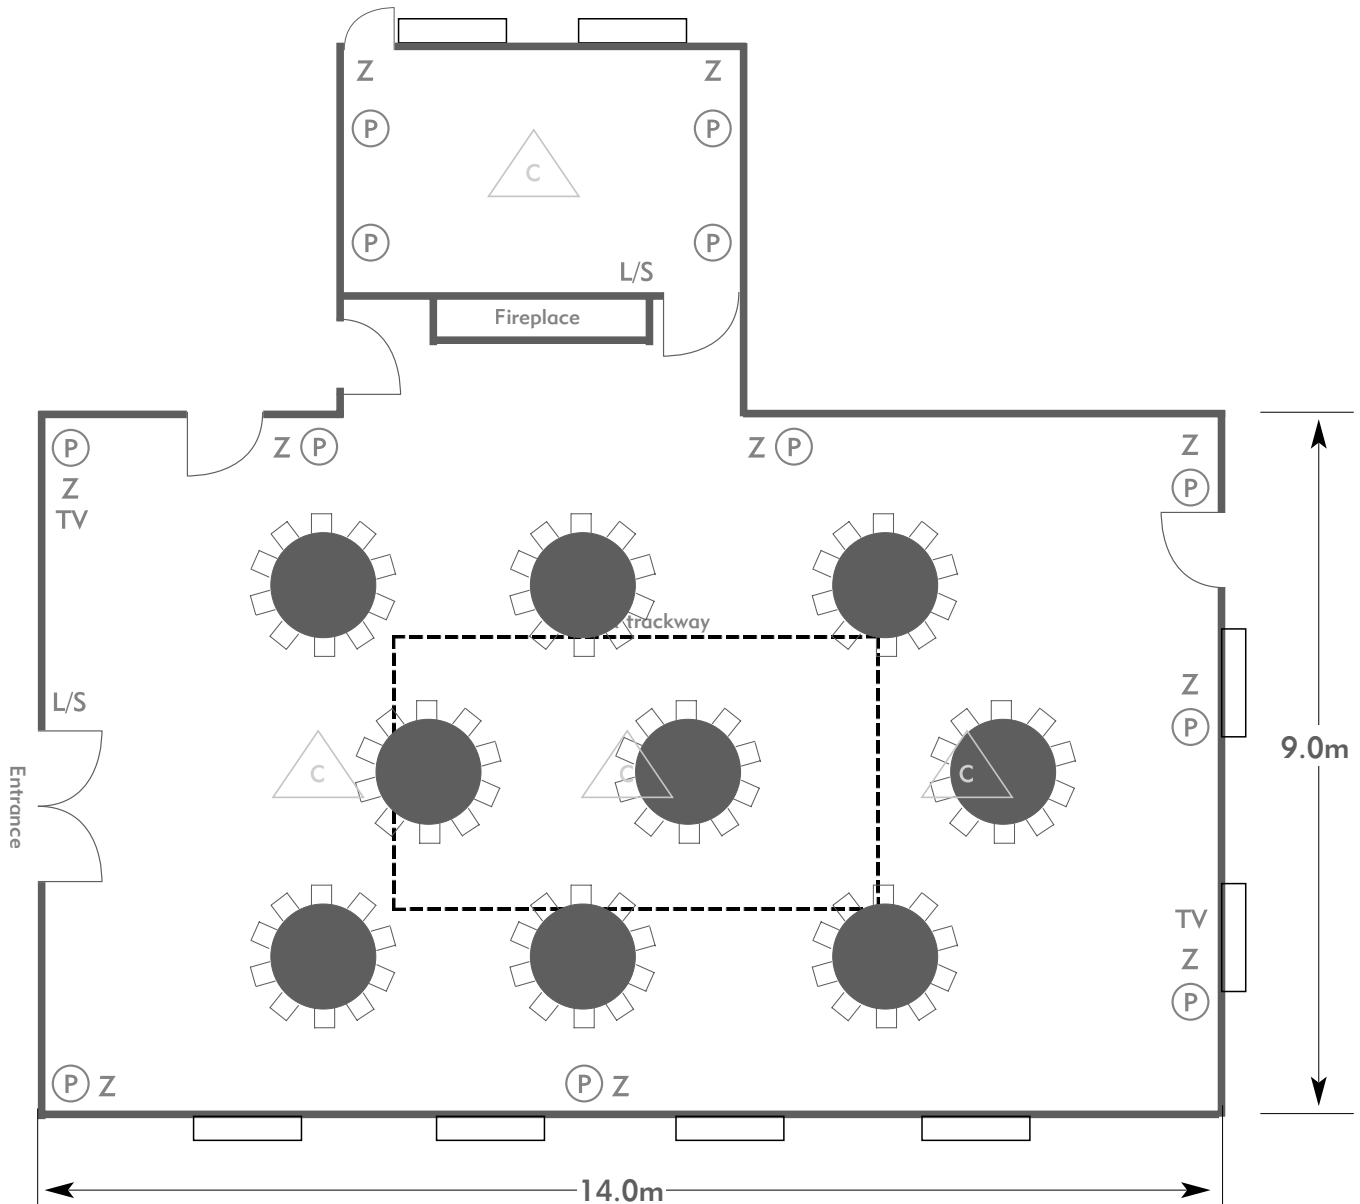

PENNYHILL PARK

The Sandringham Suite

Room plan: Rounds for dinner

Capacity: 108 people

PENNYHILL PARK
AN EXCLUSIVE HOTEL & SPA

KEY:

- Z = 13 Amp Sockets
- 32A = 32 AMP Single Phase
- (P) = Phone Point
- I = ISDN line

- TV = T. V. Socket
- L/S = Light Switch
- (C) (L) = Chandelier / Ceiling light
- ==== = Screen
- A/C = Heating / Aircon

Diagrams are not to scale, layouts are representative.

To book your meeting or event,
call **01276 478476** or email
groupsales@exclusive.co.uk