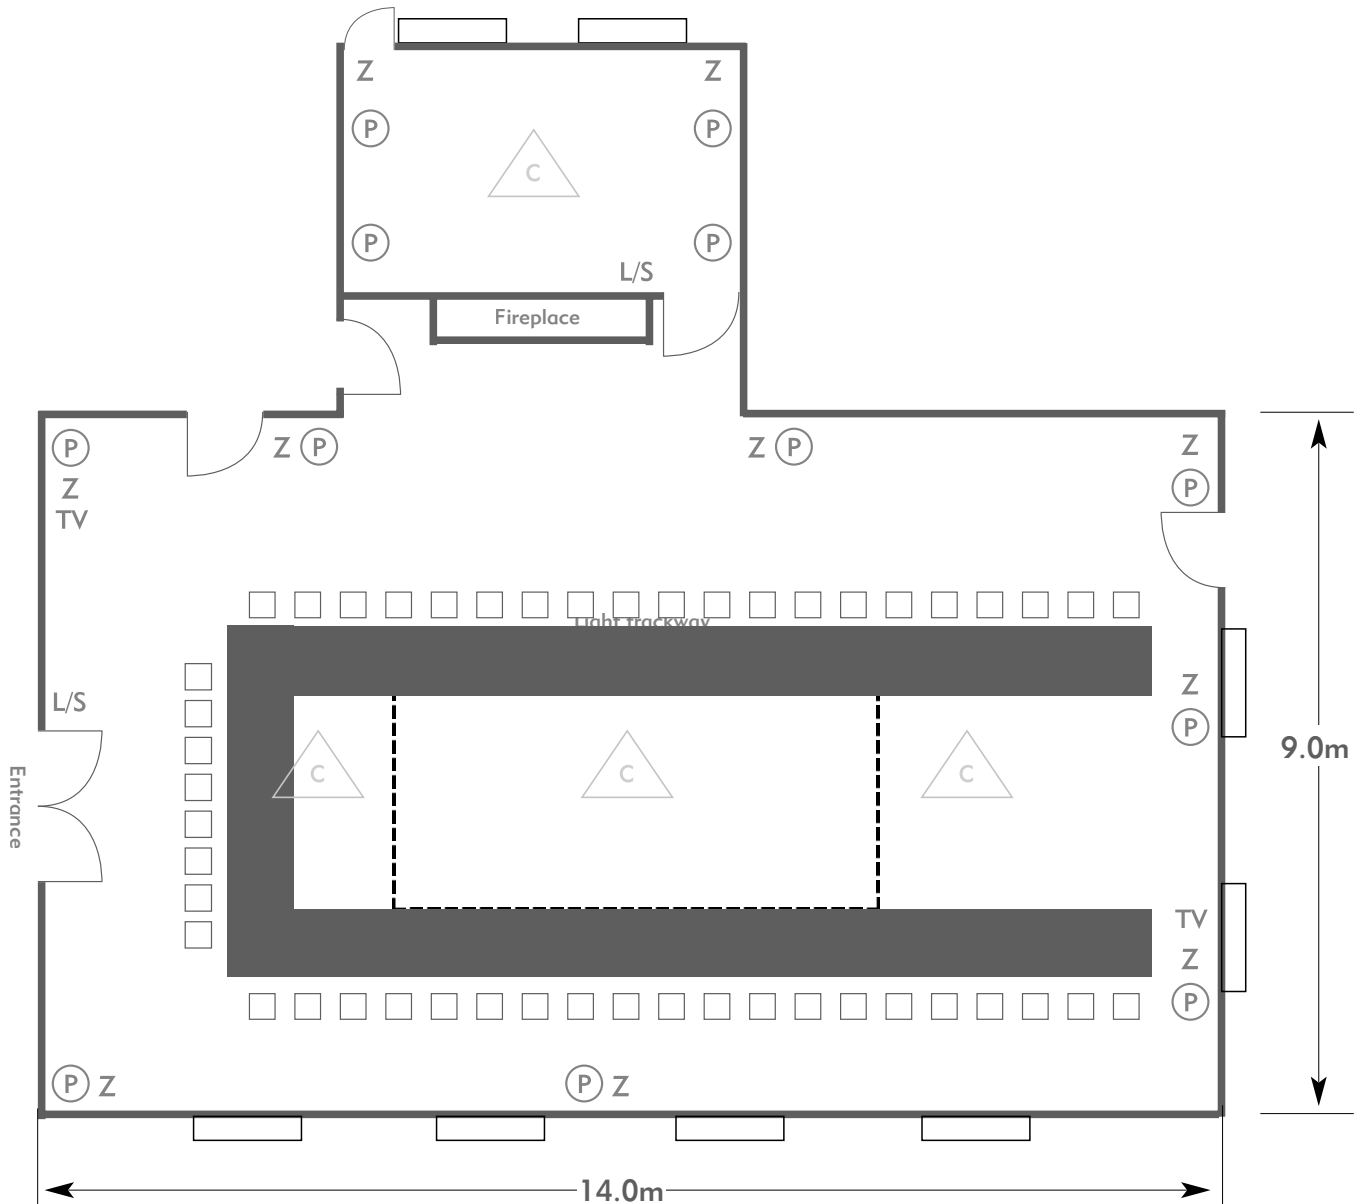

PENNYHILL PARK

The Sandringham Suite

Room plan: Classroom

Capacity: 48 people

PENNYHILL PARK
AN EXCLUSIVE HOTEL & SPA

KEY:

- Z = 13 Amp Sockets
- 32A = 32 AMP Single Phase
- (P) = Phone Point
- I = ISDN line

- TV = T. V. Socket
- L/S = Light Switch
- (C) (L) = Chandelier / Ceiling light
- ==== = Screen
- A/C = Heating / Aircon

To book your meeting or event,
call **01276 478476** or email
groupsales@exclusive.co.uk