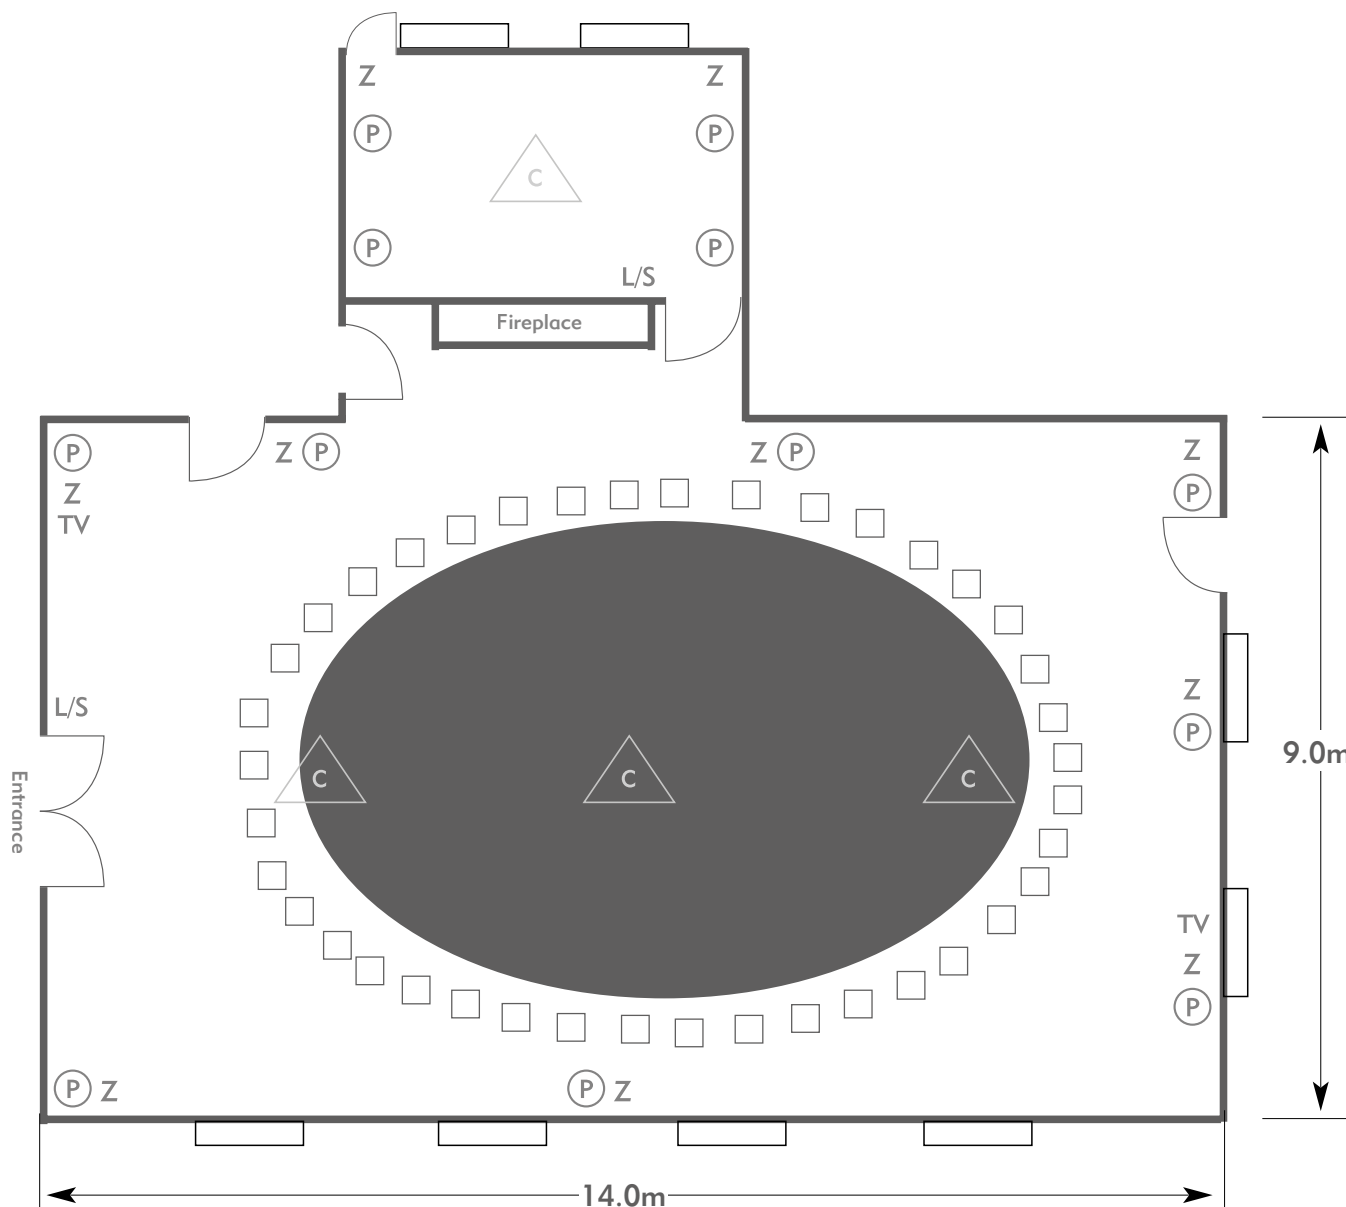

PENNYHILL PARK

The Sandringham Suite

Room plan: Oval
Capacity: 40 people

PENNYHILL PARK
AN EXCLUSIVE HOTEL & SPA

KEY:

- Z = 13 Amp Sockets
- 32A = 32 AMP Single Phase
- (P) = Phone Point
- I = ISDN line

- TV = T. V. Socket
- L/S = Light Switch
- (C) (L) = Chandelier / Ceiling light
- ==== = Screen
- A/C = Heating / Aircon

Diagrams are not to scale, layouts are representative.

To book your meeting or event,
call **01276 478476** or email
groupsales@exclusive.co.uk