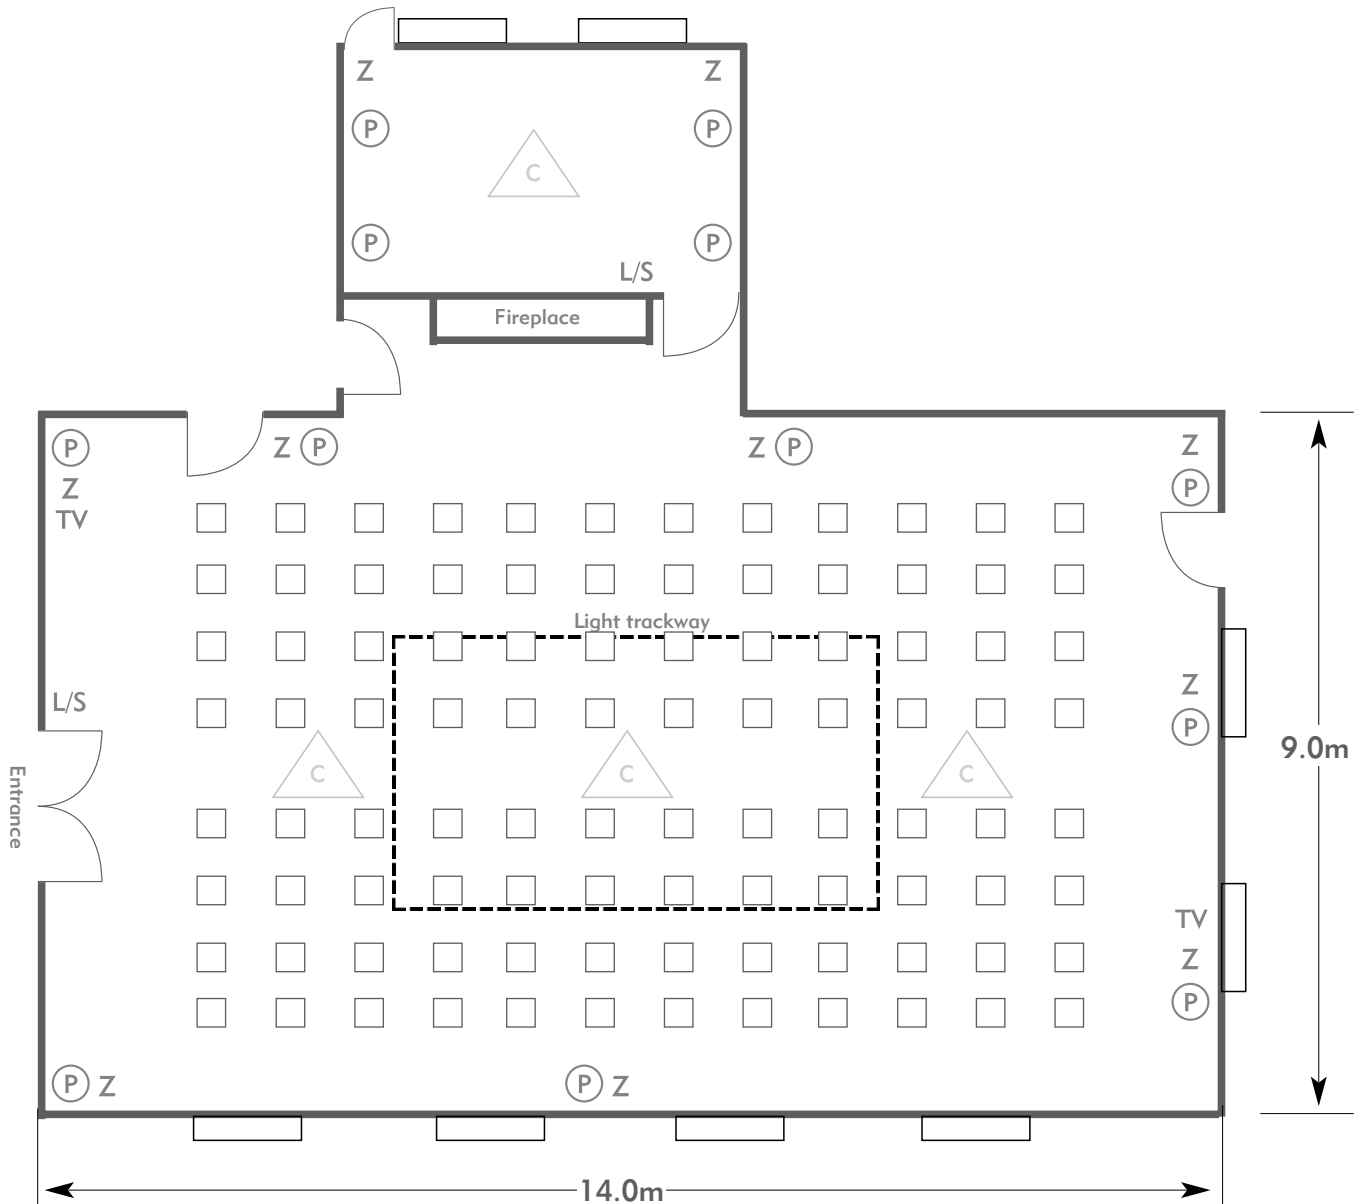

PENNYHILL PARK

The Sandringham Suite

Room plan: Theatre

Capacity: 99 people

PENNYHILL PARK

AN EXCLUSIVE HOTEL & SPA

KEY:

- Z = 13 Amp Sockets
- 32A = 32 AMP Single Phase
- (P) = Phone Point
- I = ISDN line

- TV = T. V. Socket
- L/S = Light Switch
- (C) (L) = Chandelier / Ceiling light
- ==== = Screen
- A/C = Heating / Aircon

Diagrams are not to scale, layouts are representative.

To book your meeting or event,
call **01276 478476** or email
groupsales@exclusive.co.uk