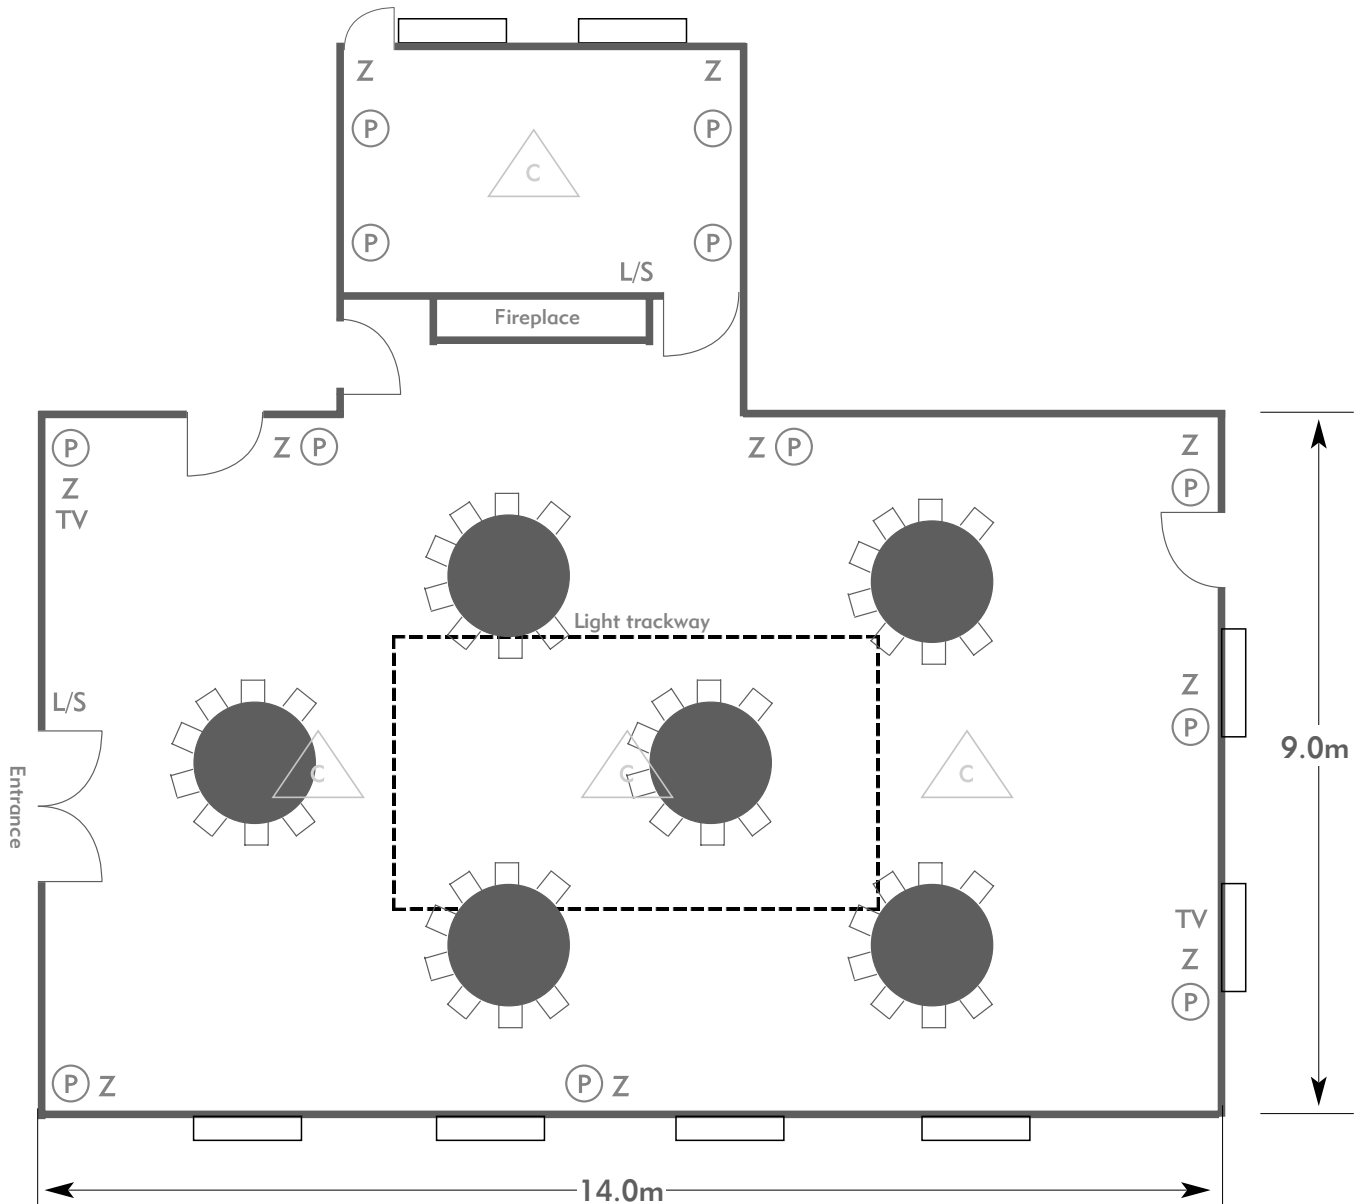

PENNYHILL PARK

The Sandringham Suite

Room plan: Cabaret

Capacity: 50 people

PENNYHILL PARK
AN EXCLUSIVE HOTEL & SPA

KEY:

- Z = 13 Amp Sockets
- 32A = 32 AMP Single Phase
- (P) = Phone Point
- I = ISDN line

- TV = T. V. Socket
- L/S = Light Switch
- (C) (L) = Chandelier / Ceiling light
- ==== = Screen
- A/C = Heating / Aircon

Diagrams are not to scale, layouts are representative.

To book your meeting or event,
call **01276 478476** or email
groupsales@exclusive.co.uk