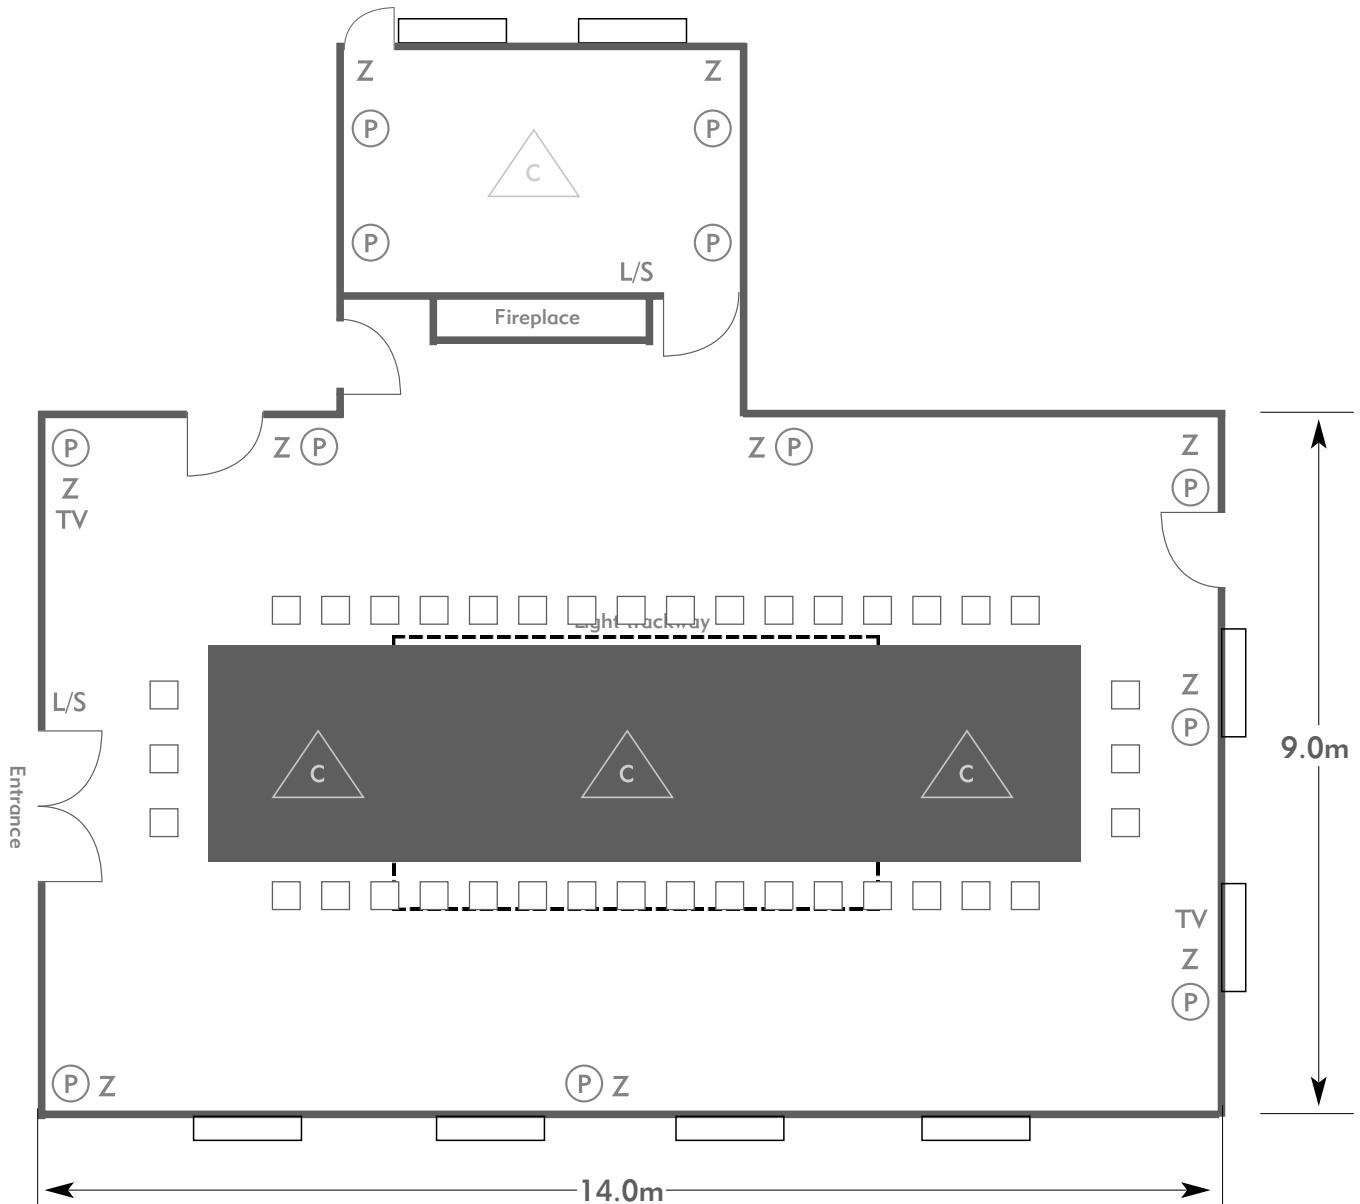

PENNYHILL PARK
AN EXCLUSIVE HOTEL & SPA

KEY:

- Z = 13 Amp Sockets
- 32A = 32 AMP Single Phase
- (P) = Phone Point
- I = ISDN line

- TV = T. V. Socket
- L/S = Light Switch
- (C) (L) = Chandelier / Ceiling light
- ==== = Screen
- A/C = Heating / Aircon