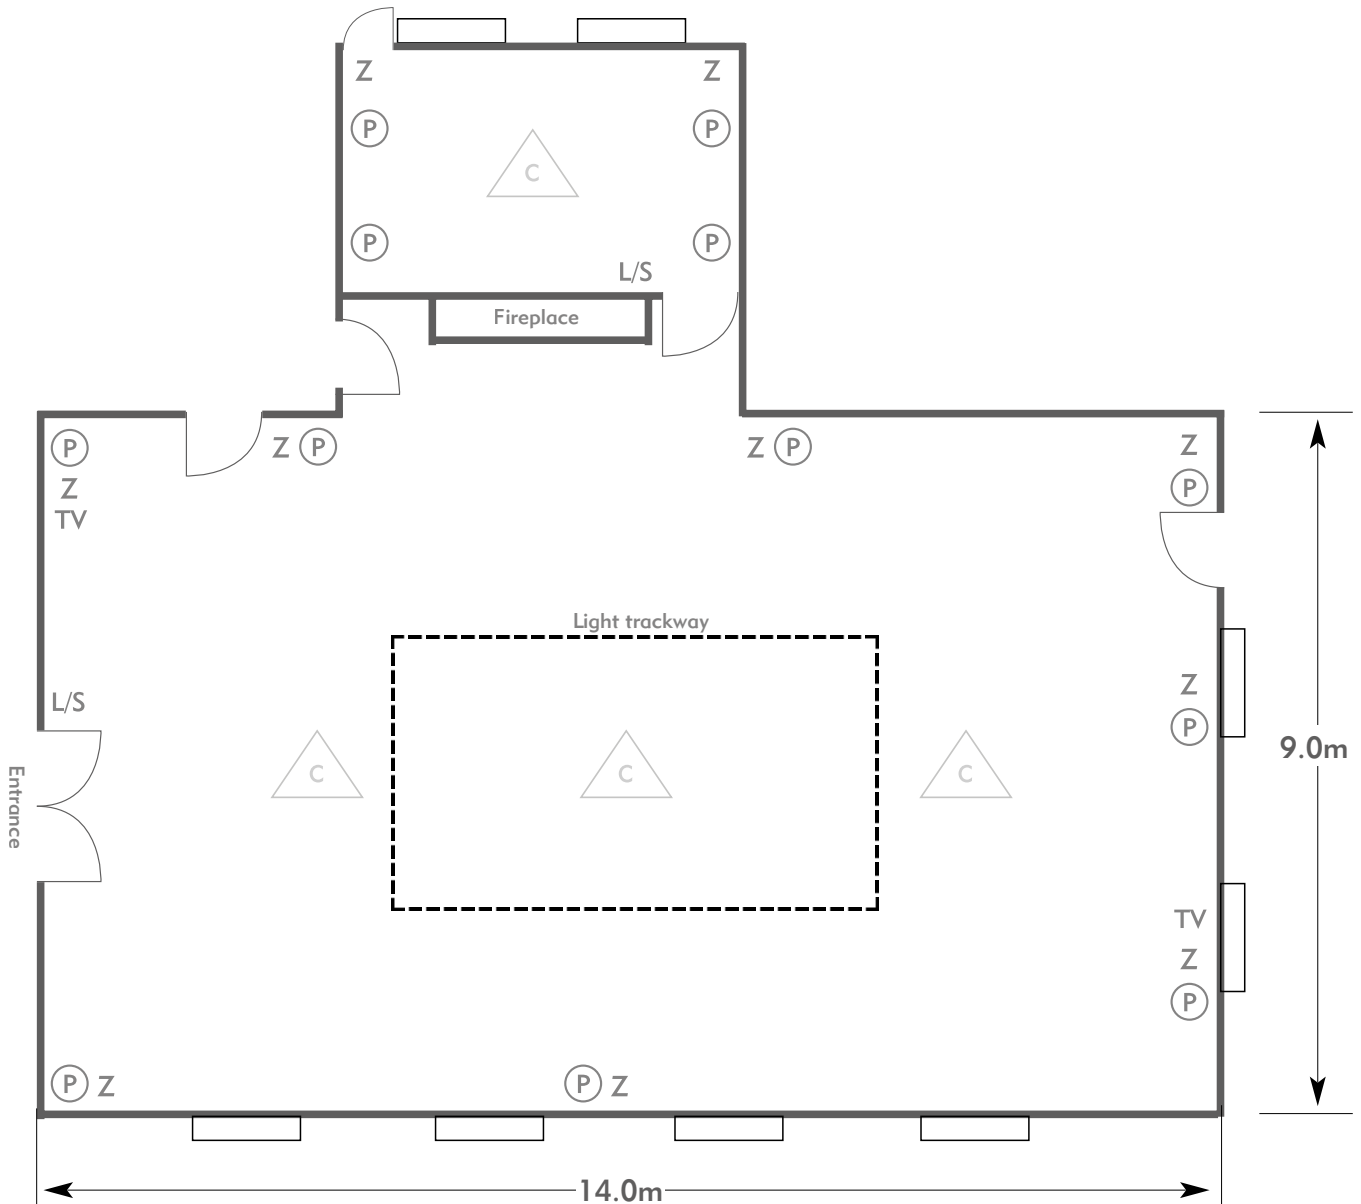

PENNYHILL PARK

The Sandringham Suite

PENNYHILL PARK
AN EXCLUSIVE HOTEL & SPA

KEY:

- Z = 13 Amp Sockets
- 32A = 32 AMP Single Phase
- (P) = Phone Point
- I = ISDN line
- TV = T. V. Socket
- L/S = Light Switch
- (C) (L) = Chandelier / Ceiling light
- ≡ = Screen
- A/C = Heating / Aircon

PENNYHILL PARK

AN EXCLUSIVE HOTEL & SPA

KEY:

- Z = 13 Amp Sockets
- 32A = 32 AMP Single Phase
- (P) = Phone Point
- I = ISDN line

- TV = T. V. Socket
- L/S = Light Switch
- (C) (L) = Chandelier / Ceiling light
- ==== = Screen
- A/C = Heating / Aircon