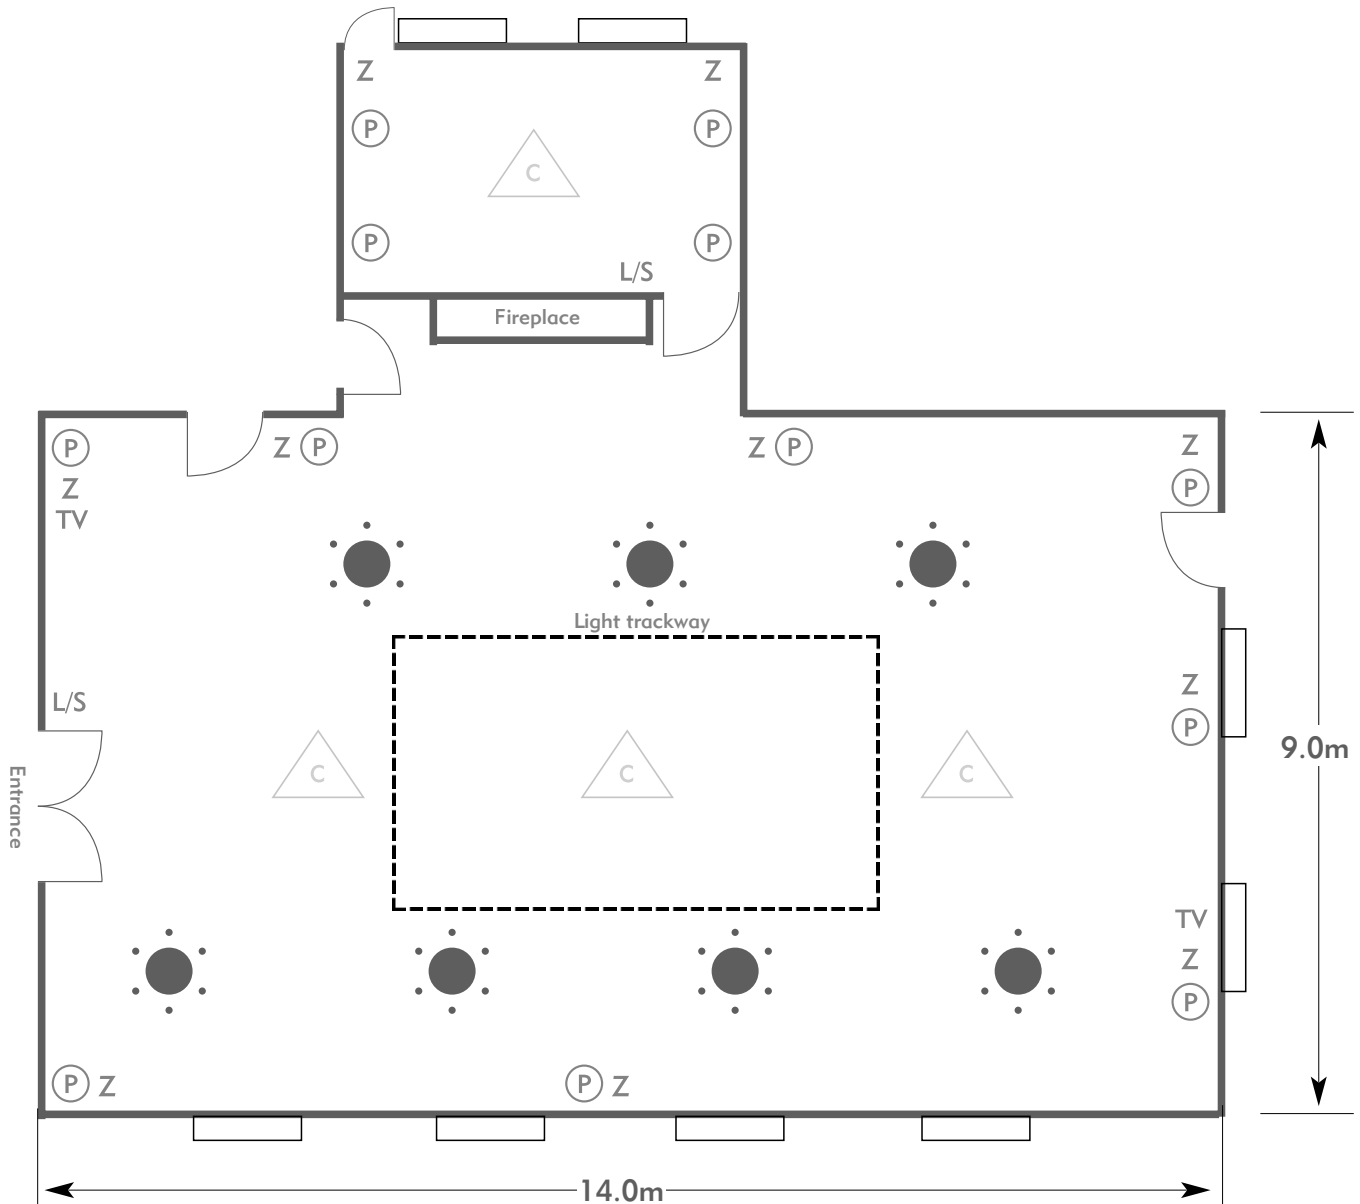

PENNYHILL PARK

The Sandringham Suite

Room plan: Stand-up reception

Capacity: 80 people

PENNYHILL PARK
AN EXCLUSIVE HOTEL & SPA

KEY:

- Z = 13 Amp Sockets
- 32A = 32 AMP Single Phase
- (P) = Phone Point
- I = ISDN line

- TV = T. V. Socket
- L/S = Light Switch
- (C) (L) = Chandelier / Ceiling light
- ==== = Screen
- A/C = Heating / Aircon

Diagrams are not to scale, layouts are representative.

To book your meeting or event,
call **01276 478476** or email
groupsales@exclusive.co.uk