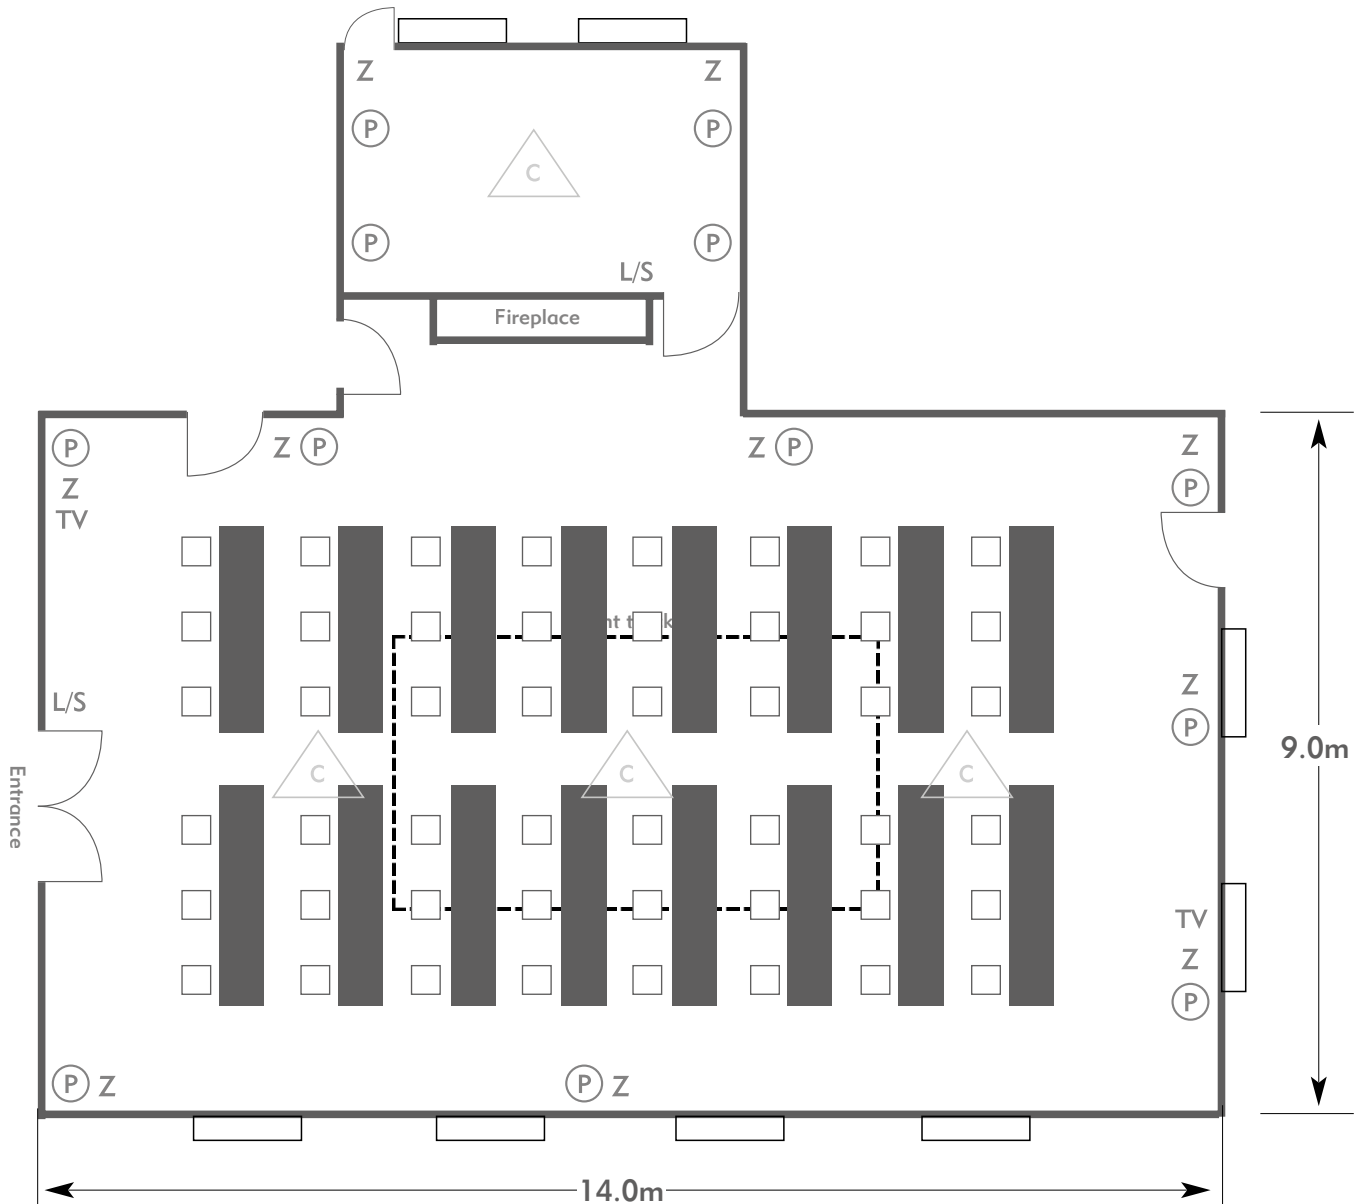

KEY:

- Z = 13 Amp Sockets
- 32A = 32 AMP Single Phase
- (P) = Phone Point
- I = ISDN line

- TV = T. V. Socket
- L/S = Light Switch
- (C) (L) = Chandelier / Ceiling light
- ==== = Screen
- A/C = Heating / Aircon