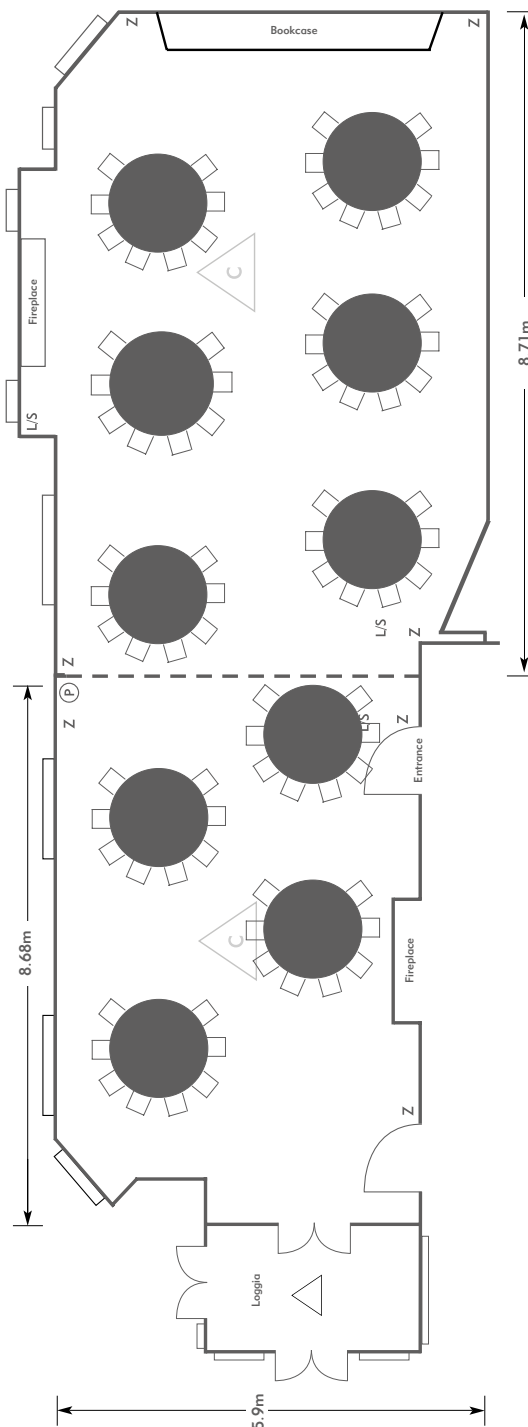

PENNYHILL PARK

The Library: Carolean & Stuart Suites

PENNYHILL PARK
AN EXCLUSIVE HOTEL & SPA

KEY:

- Z = 13 Amp Sockets
- 32A = 32 AMP Single Phase
- (P) = Phone Point
- I = ISDN line

- TV = T. V. Socket
- L/S = Light Switch
- (C) (L) = Chandelier / Ceiling light
- ≡ = Screen
- A/C = Heating / Aircon

Capacity: 92 people

PENNYHILL PARK

AN EXCLUSIVE HOTEL & SPA

KEY:

- Z = 13 Amp Sockets
- 32A = 32 AMP Single Phase
- (P) = Phone Point
- I = ISDN line

- TV = T. V. Socket
- L/S = Light Switch
- (C) (L) = Chandelier / Ceiling light
- ≡ = Screen
- A/C = Heating / Aircon

KEY:

- Z = 13 Amp Sockets
- 32A = 32 AMP Single Phase
- (P) = Phone Point
- I = ISDN line

- TV = T. V. Socket
- L/S = Light Switch
- (C) (L) = Chandelier / Ceiling light
- ≡ = Screen
- A/C = Heating / Aircon