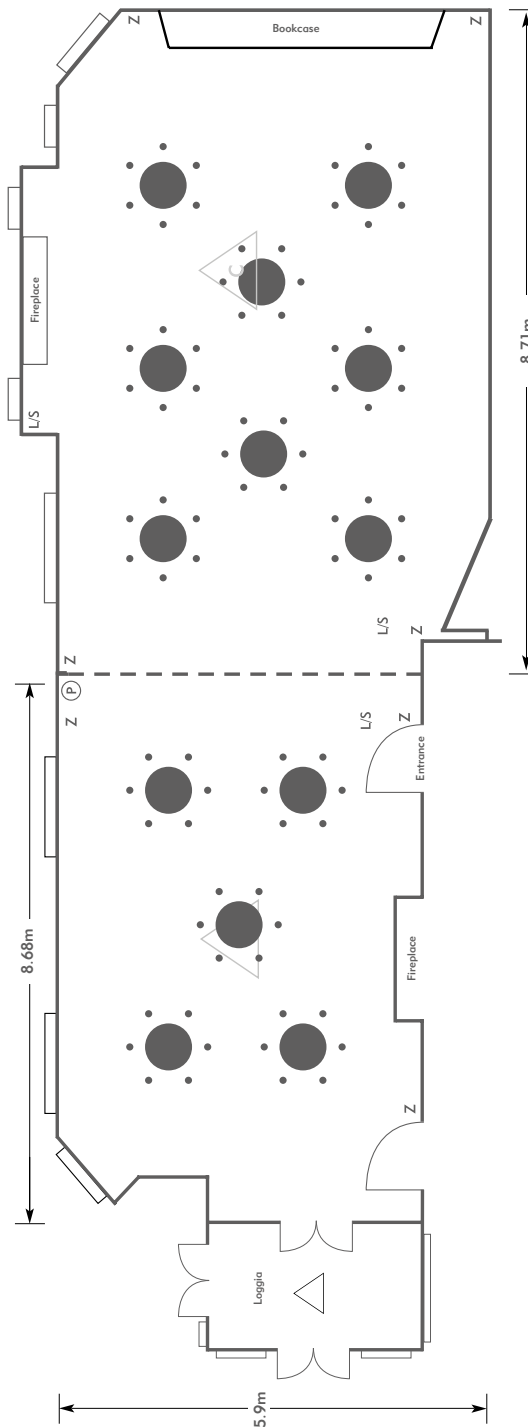

PENNYHILL PARK

The Library: Carolean & Stuart Suites

Room plan: Stand-up reception

Capacity: 80 people

PENNYHILL PARK
AN EXCLUSIVE HOTEL & SPA

KEY:

- Z = 13 Amp Sockets
- 32A = 32 AMP Single Phase
- (P) = Phone Point
- I = ISDN line

- TV = T. V. Socket
- L/S = Light Switch
- (C) (L) = Chandelier / Ceiling light
- ≡ = Screen
- A/C = Heating / Aircon

To book your meeting or event,
call **01276 478476** or email
groupsales@exclusive.co.uk