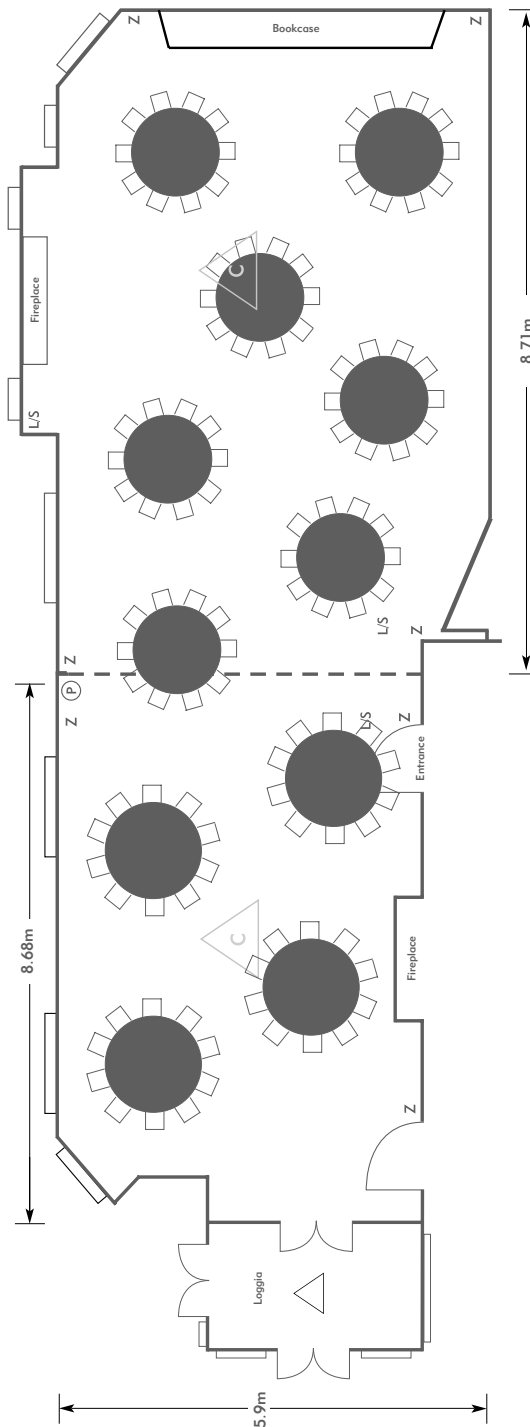

PENNYHILL PARK

The Library: Carolean & Stuart Suites

PENNYHILL PARK
AN EXCLUSIVE HOTEL & SPA

KEY:

- Z = 13 Amp Sockets
- 32A = 32 AMP Single Phase
- (P) = Phone Point
- I = ISDN line

- TV = T. V. Socket
- L/S = Light Switch
- (C) (L) = Chandelier / Ceiling light
- ≡ = Screen
- A/C = Heating / Aircon

Capacity: 92 people

PENNYHILL PARK

AN EXCLUSIVE HOTEL & SPA

KEY:

- Z = 13 Amp Sockets
- 32A = 32 AMP Single Phase
- (P) = Phone Point
- I = ISDN line

- TV = T. V. Socket
- L/S = Light Switch
- (C) (L) = Chandelier / Ceiling light
- ≡ = Screen
- A/C = Heating / Aircon

KEY:

- Z = 13 Amp Sockets
- 32A = 32 AMP Single Phase
- (P) = Phone Point
- I = ISDN line

- TV = T. V. Socket
- L/S = Light Switch
- (C) (L) = Chandelier / Ceiling light
- ≡ = Screen
- A/C = Heating / Aircon