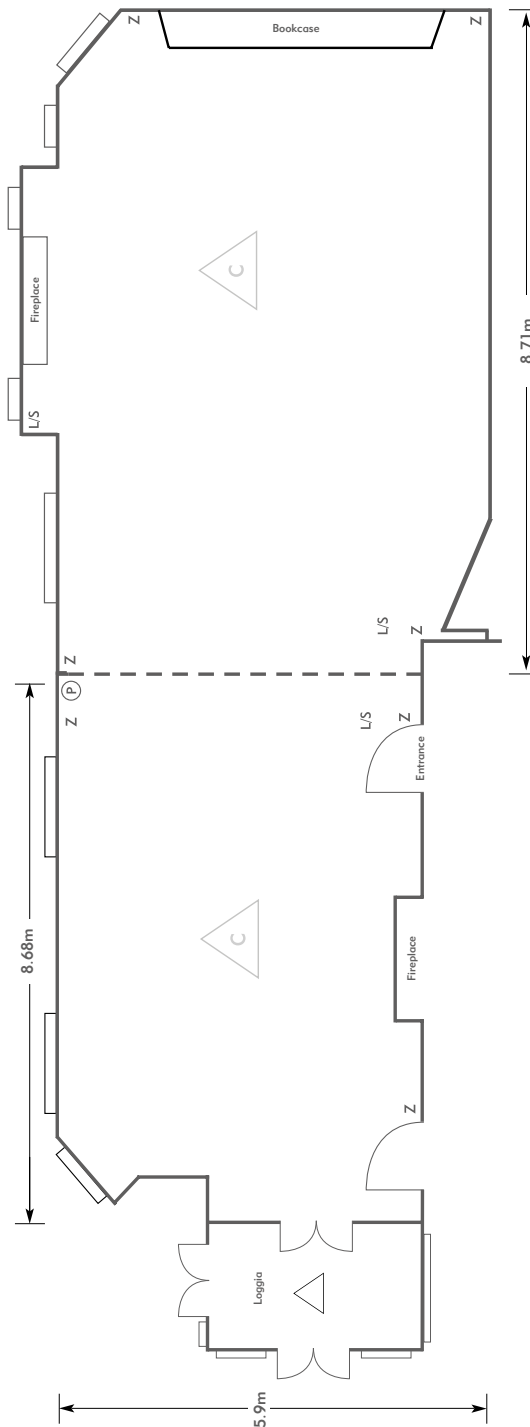

PENNYHILL PARK

The Library: Carolean & Stuart Suites

PENNYHILL PARK
AN EXCLUSIVE HOTEL & SPA

KEY:

- Z = 13 Amp Sockets
- 32A = 32 AMP Single Phase
- (P) = Phone Point
- I = ISDN line

- TV = T. V. Socket
- L/S = Light Switch
- (C) (L) = Chandelier / Ceiling light
- ≡ = Screen
- A/C = Heating / Aircon

Capacity: 92 people

PENNYHILL PARK

AN EXCLUSIVE HOTEL & SPA

KEY:

- Z = 13 Amp Sockets
- 32A = 32 AMP Single Phase
- (P) = Phone Point
- I = ISDN line

- TV = T. V. Socket
- L/S = Light Switch
- (C) (L) = Chandelier / Ceiling light
- ≡ = Screen
- A/C = Heating / Aircon

KEY:

- Z = 13 Amp Sockets
- 32A = 32 AMP Single Phase
- (P) = Phone Point
- I = ISDN line

- TV = T. V. Socket
- L/S = Light Switch
- (C) (L) = Chandelier / Ceiling light
- ≡ = Screen
- A/C = Heating / Aircon