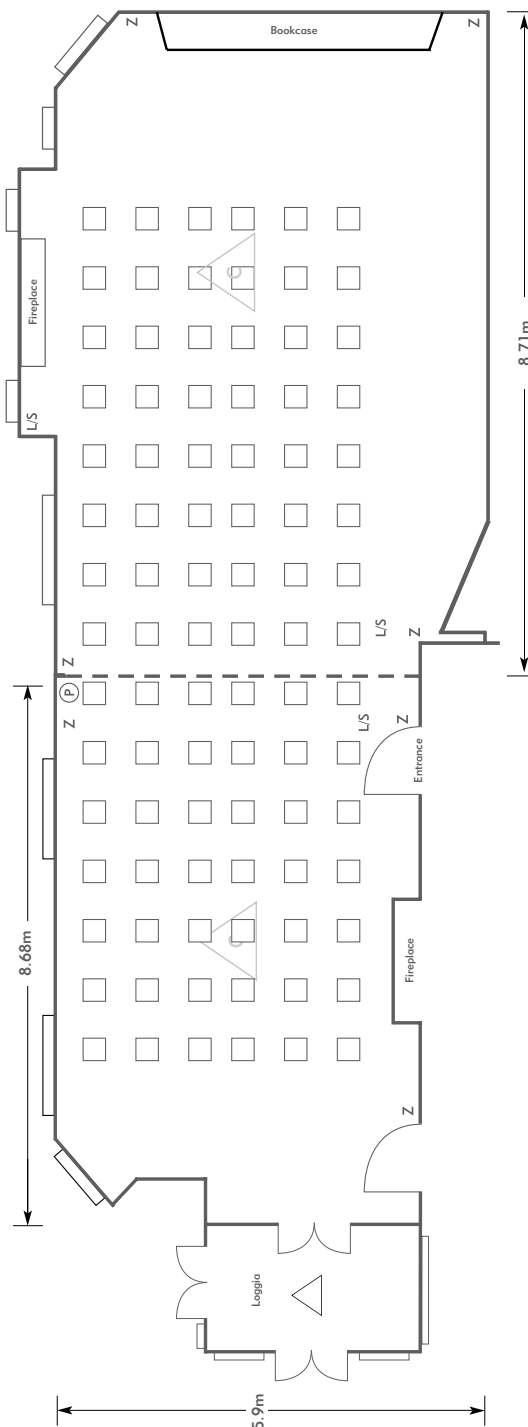

PENNYHILL PARK

The Library: Carolean & Stuart Suites

PENNYHILL PARK
AN EXCLUSIVE HOTEL & SPA

KEY:

- Z = 13 Amp Sockets
- 32A = 32 AMP Single Phase
- (P) = Phone Point
- I = ISDN line

- TV = T. V. Socket
- L/S = Light Switch
- (C) (L) = Chandelier / Ceiling light
- ≡ = Screen
- A/C = Heating / Aircon

Diagrams are not to scale, layouts are representative.

To book your meeting or event,
call **01276 478476** or email
groupsales@exclusive.co.uk

PENNYHILL PARK

The Library: Carolean & Stuart Suites

Room plan: Theatre

Capacity: 92 people

PENNYHILL PARK

AN EXCLUSIVE HOTEL & SPA

KEY:

- Z = 13 Amp Sockets
- 32A = 32 AMP Single Phase
- (P) = Phone Point
- I = ISDN line

- TV = T. V. Socket
- L/S = Light Switch
- (C) (L) = Chandelier / Ceiling light
- ≡ = Screen
- A/C = Heating / Aircon

KEY:

- Z = 13 Amp Sockets
- 32A = 32 AMP Single Phase
- (P) = Phone Point
- I = ISDN line

- TV = T. V. Socket
- L/S = Light Switch
- (C) (L) = Chandelier / Ceiling light
- ≡ = Screen
- A/C = Heating / Aircon