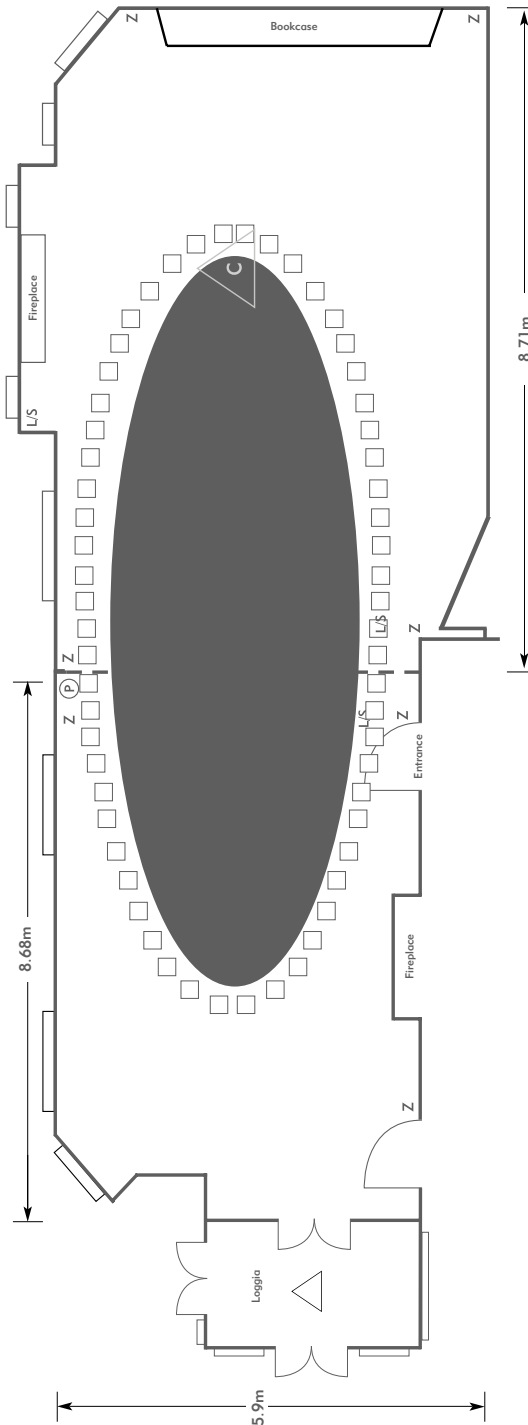

PENNYHILL PARK

The Library: Carolean & Stuart Suites

Room plan: Oval
Capacity: 60 people

PENNYHILL PARK
AN EXCLUSIVE HOTEL & SPA

KEY:

- Z = 13 Amp Sockets
- 32A = 32 AMP Single Phase
- (P) = Phone Point
- I = ISDN line

- TV = T. V. Socket
- L/S = Light Switch
- (C) (L) = Chandelier / Ceiling light
- ≡ = Screen
- A/C = Heating / Aircon

To book your meeting or event,
call **01276 478476** or email
groupsales@exclusive.co.uk

Diagrams are not to scale, layouts are representative.