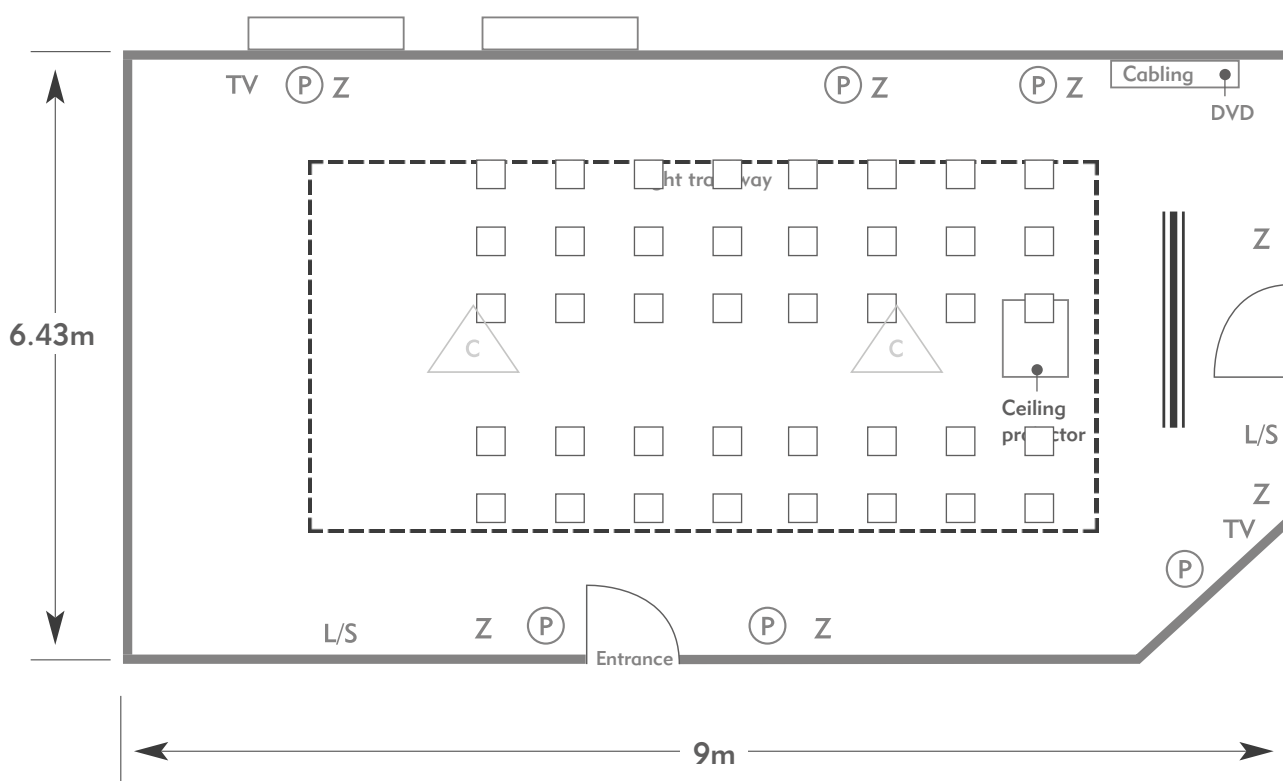

PENNYHILL PARK

The Eton Suite

PENNYHILL PARK
AN EXCLUSIVE HOTEL & SPA

KEY:

- Z = 13 Amp Sockets
- 32A = 32 AMP Single Phase
- (P) = Phone Point
- I = ISDN line

- TV = T. V. Socket
- L/S = Light Switch
- (C) (L) = Chandelier / Ceiling light
- ≡ = Screen
- A/C = Heating / Aircon

PENNYHILL PARK
AN EXCLUSIVE HOTEL & SPA

KEY:

- Z = 13 Amp Sockets
- 32A = 32 AMP Single Phase
- (P) = Phone Point
- I = ISDN line

- TV = T. V. Socket
- L/S = Light Switch
- (C) (L) = Chandelier / Ceiling light
- ≡ = Screen
- A/C = Heating / Aircon