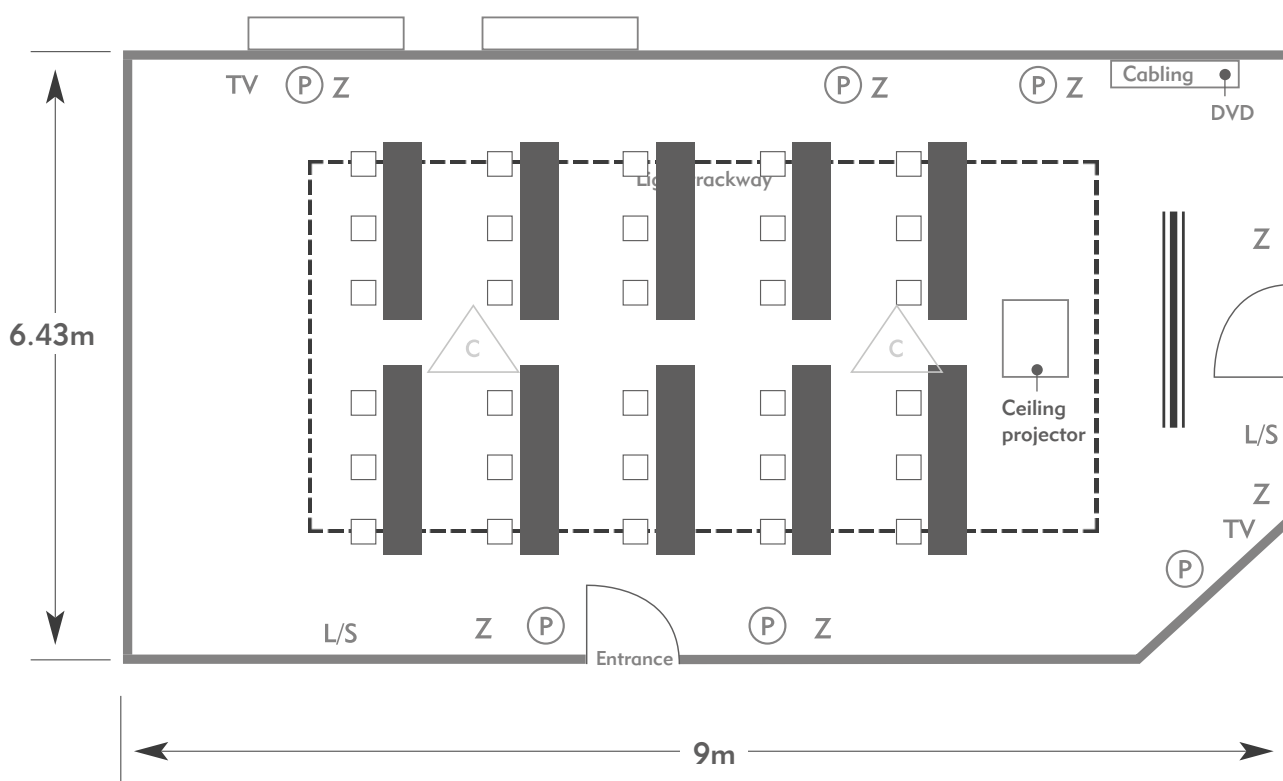

(C) (L) = Chandelier / Ceiling light

≡ = Screen

A/C = Heating / Aircon

To book your meeting or event,
call **01276 478476** or email
groupsales@exclusive.co.uk

PENNYHILL PARK

The Eton Suite

Room plan: Classroom

Capacity: 32 people

PENNYHILL PARK

AN EXCLUSIVE HOTEL & SPA

KEY:

- Z = 13 Amp Sockets
- 32A = 32 AMP Single Phase
- (P) = Phone Point
- I = ISDN line

- TV = T. V. Socket
- L/S = Light Switch
- (C) (L) = Chandelier / Ceiling light
- ≡ = Screen
- A/C = Heating / Aircon