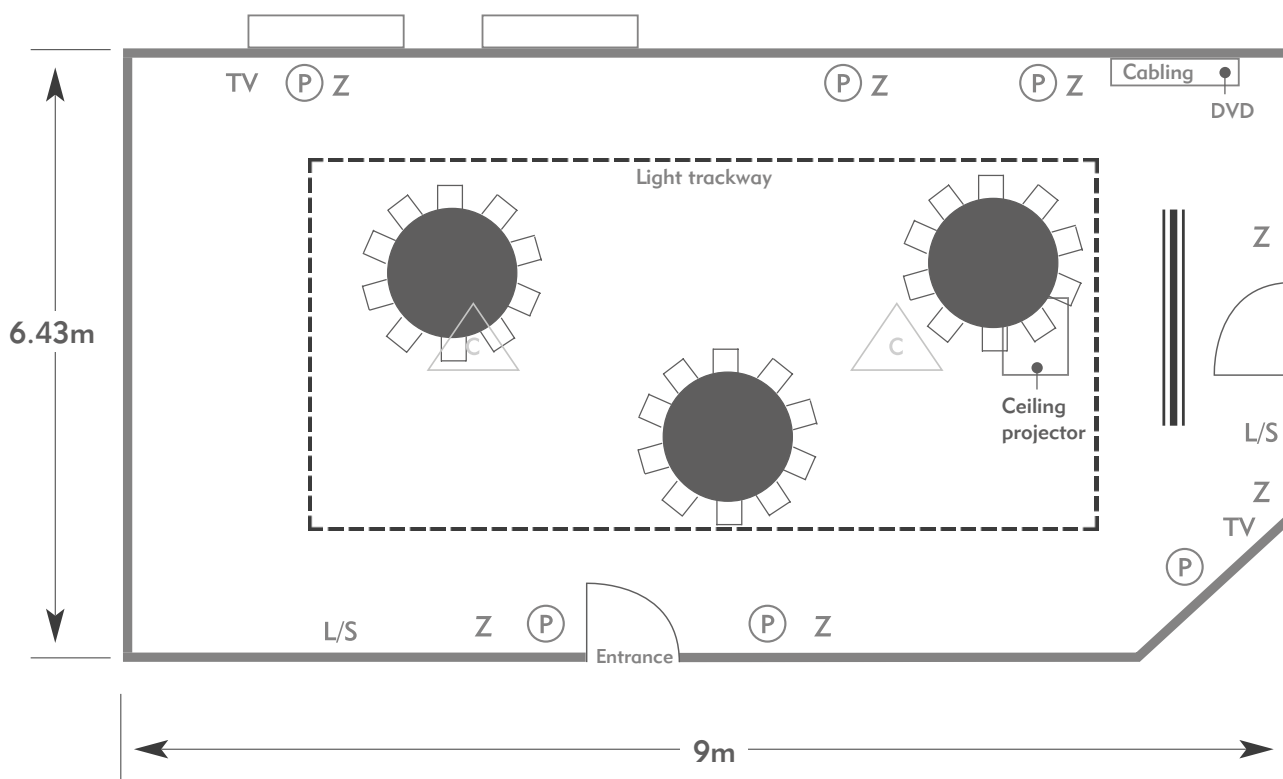

Diagrams are not to scale, layouts are representative.

To book your meeting or event,
call **01276 478476** or email
groupsales@exclusive.co.uk

PENNYHILL PARK

The Eton Suite

Room plan: Rounds for dinner

Capacity: 36 people

PENNYHILL PARK

AN EXCLUSIVE HOTEL & SPA

KEY:

- Z = 13 Amp Sockets
- 32A = 32 AMP Single Phase
- (P) = Phone Point
- I = ISDN line

- TV = T. V. Socket
- L/S = Light Switch
- (C) (L) = Chandelier / Ceiling light
- ≡ = Screen
- A/C = Heating / Aircon