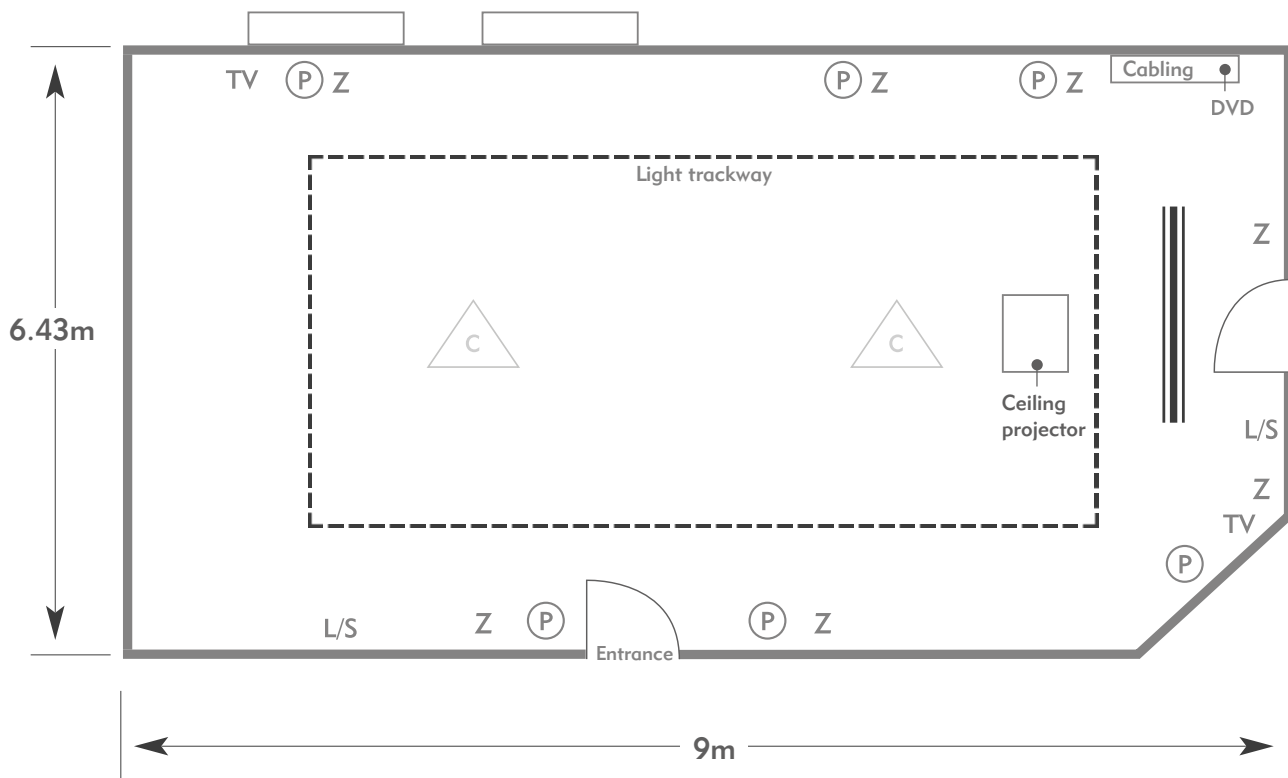

PENNYHILL PARK

The Eton Suite

PENNYHILL PARK
AN EXCLUSIVE HOTEL & SPA

KEY:

- Z = 13 Amp Sockets
- 32A = 32 AMP Single Phase
- (P) = Phone Point
- I = ISDN line

- TV = T. V. Socket
- L/S = Light Switch
- (C) (L) = Chandelier / Ceiling light
- ≡ = Screen
- A/C = Heating / Aircon

PENNYHILL PARK
AN EXCLUSIVE HOTEL & SPA

KEY:

- Z = 13 Amp Sockets
- 32A = 32 AMP Single Phase
- (P) = Phone Point
- I = ISDN line

- TV = T. V. Socket
- L/S = Light Switch
- (C) (L) = Chandelier / Ceiling light
- ≡ = Screen
- A/C = Heating / Aircon