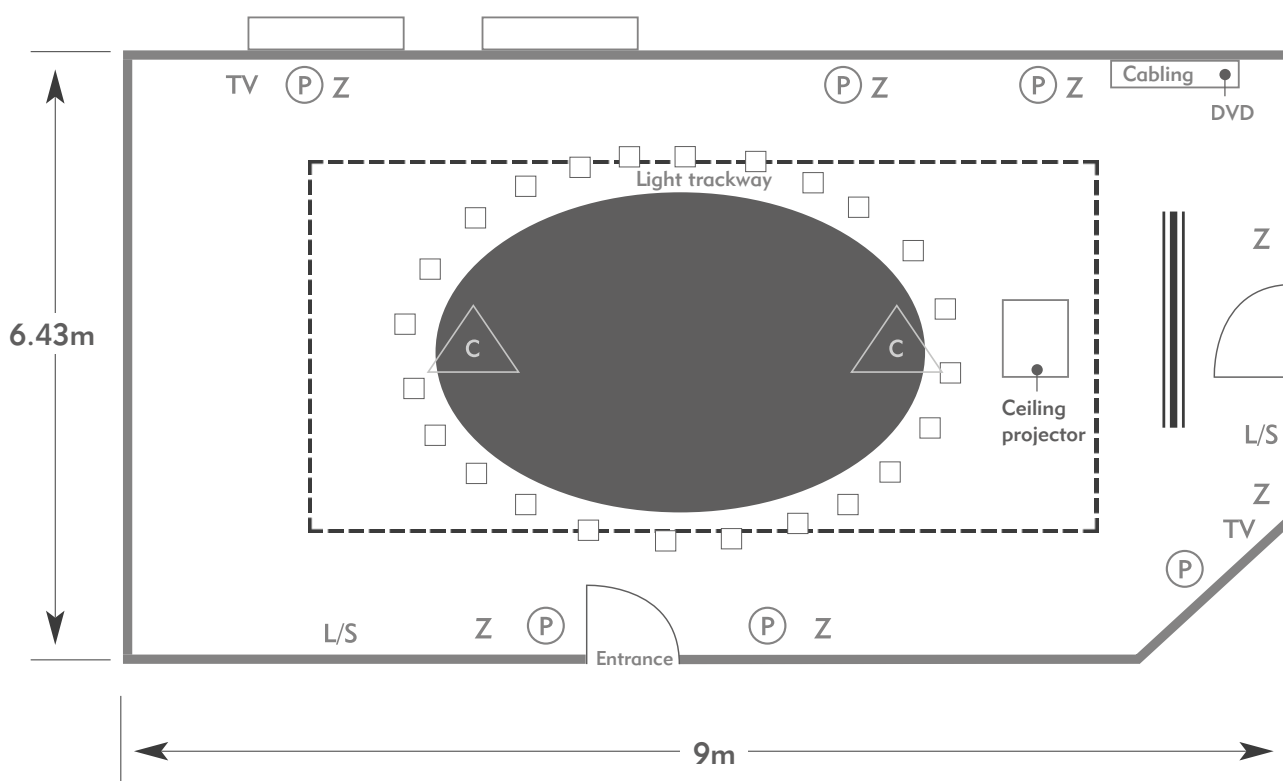

PENNYHILL PARK

The Eton Suite

Room plan: Oval
Capacity: 24 people

PENNYHILL PARK
AN EXCLUSIVE HOTEL & SPA

KEY:

- Z = 13 Amp Sockets
- 32A = 32 AMP Single Phase
- (P) = Phone Point
- I = ISDN line

- TV = T. V. Socket
- L/S = Light Switch
- (C) (L) = Chandelier / Ceiling light
- ==== = Screen
- A/C = Heating / Aircon

Diagrams are not to scale, layouts are representative.

To book your meeting or event,
call **01276 478476** or email
groupsales@exclusive.co.uk