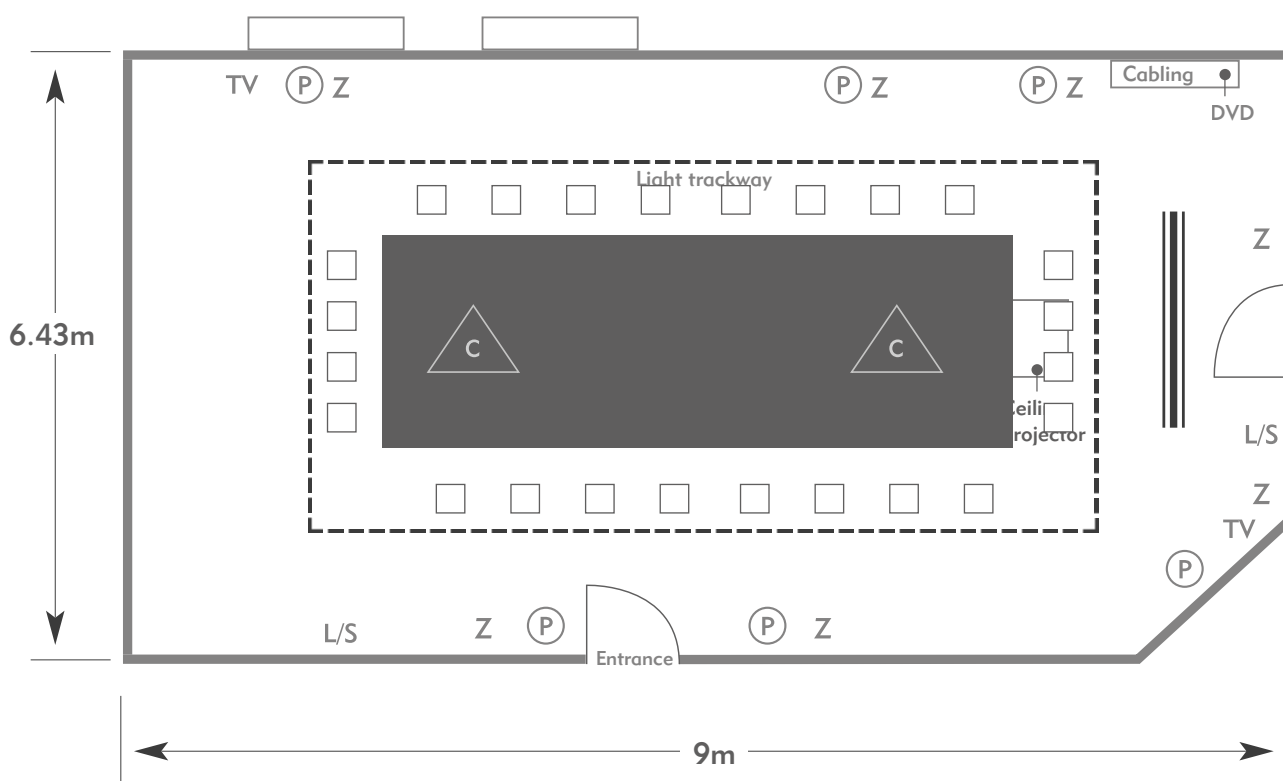

PENNYHILL PARK

AN EXCLUSIVE HOTEL & SPA

KEY:

- Z = 13 Amp Sockets
- 32A = 32 AMP Single Phase
- (P) = Phone Point
- I = ISDN line

- TV = T. V. Socket
- L/S = Light Switch
- (C) (L) = Chandelier / Ceiling light
- ==== = Screen
- A/C = Heating / Aircon