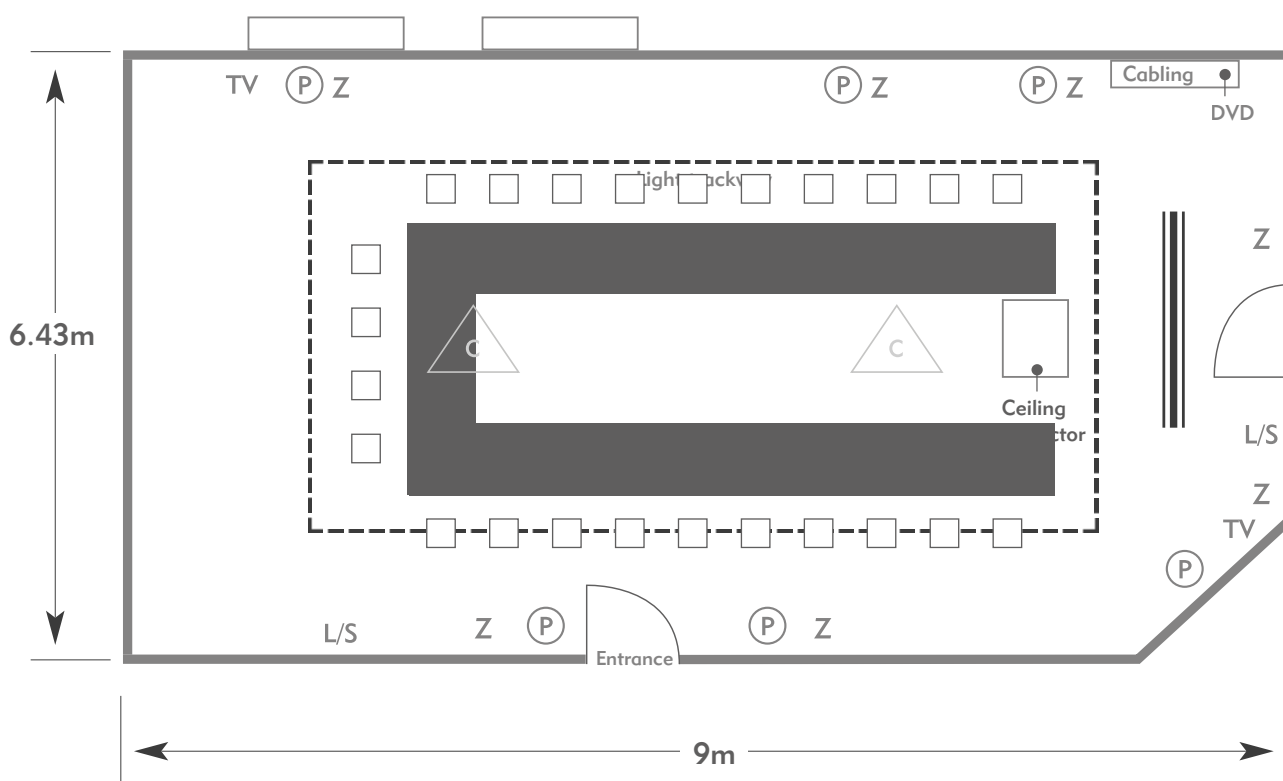

PENNYHILL PARK
AN EXCLUSIVE HOTEL & SPA

KEY:

Z = 13 Amp Sockets

32A = 32 AMP Single Phase

(P) = Phone Point

I = ISDN line

TV = T. V. Socket

L/S = Light Switch