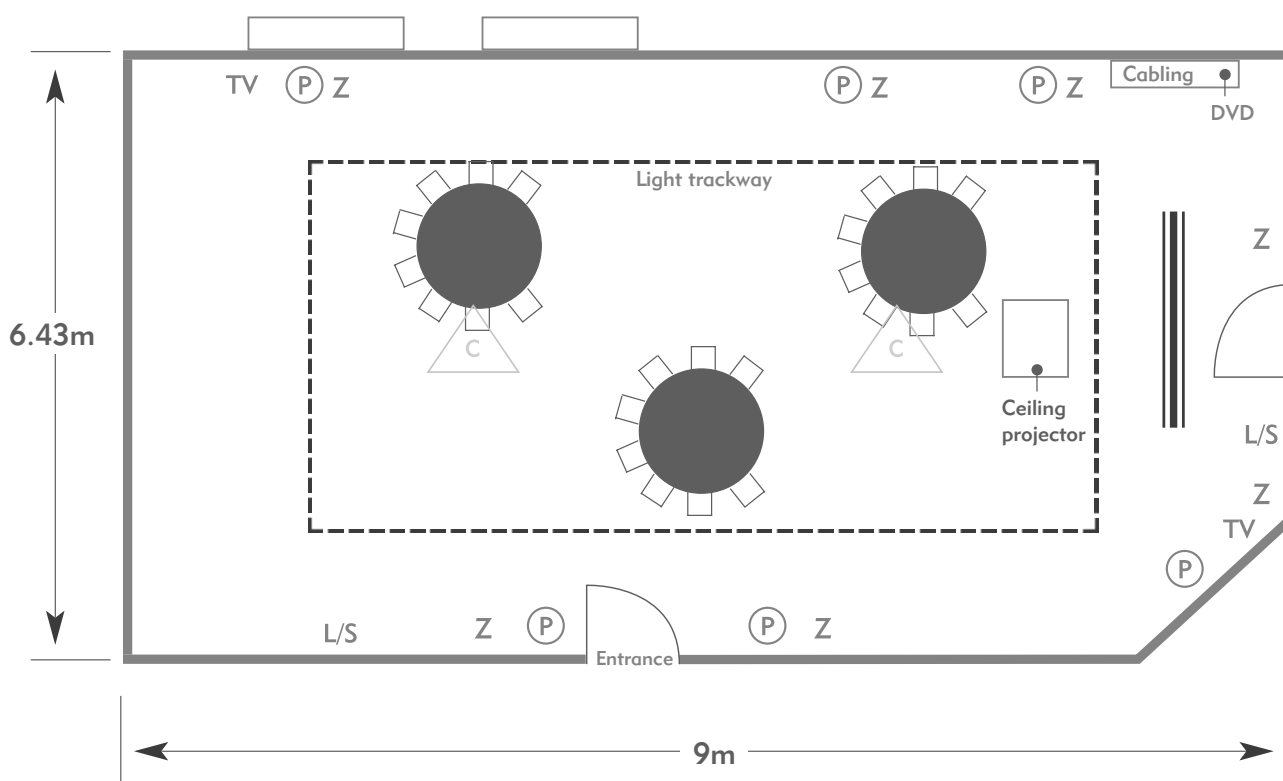

PENNYHILL PARK
AN EXCLUSIVE HOTEL & SPA

KEY:

- Z = 13 Amp Sockets
- 32A = 32 AMP Single Phase
- (P) = Phone Point
- I = ISDN line

- TV = T. V. Socket
- L/S = Light Switch
- (C) (L) = Chandelier / Ceiling light
- ≡ = Screen
- A/C = Heating / Aircon