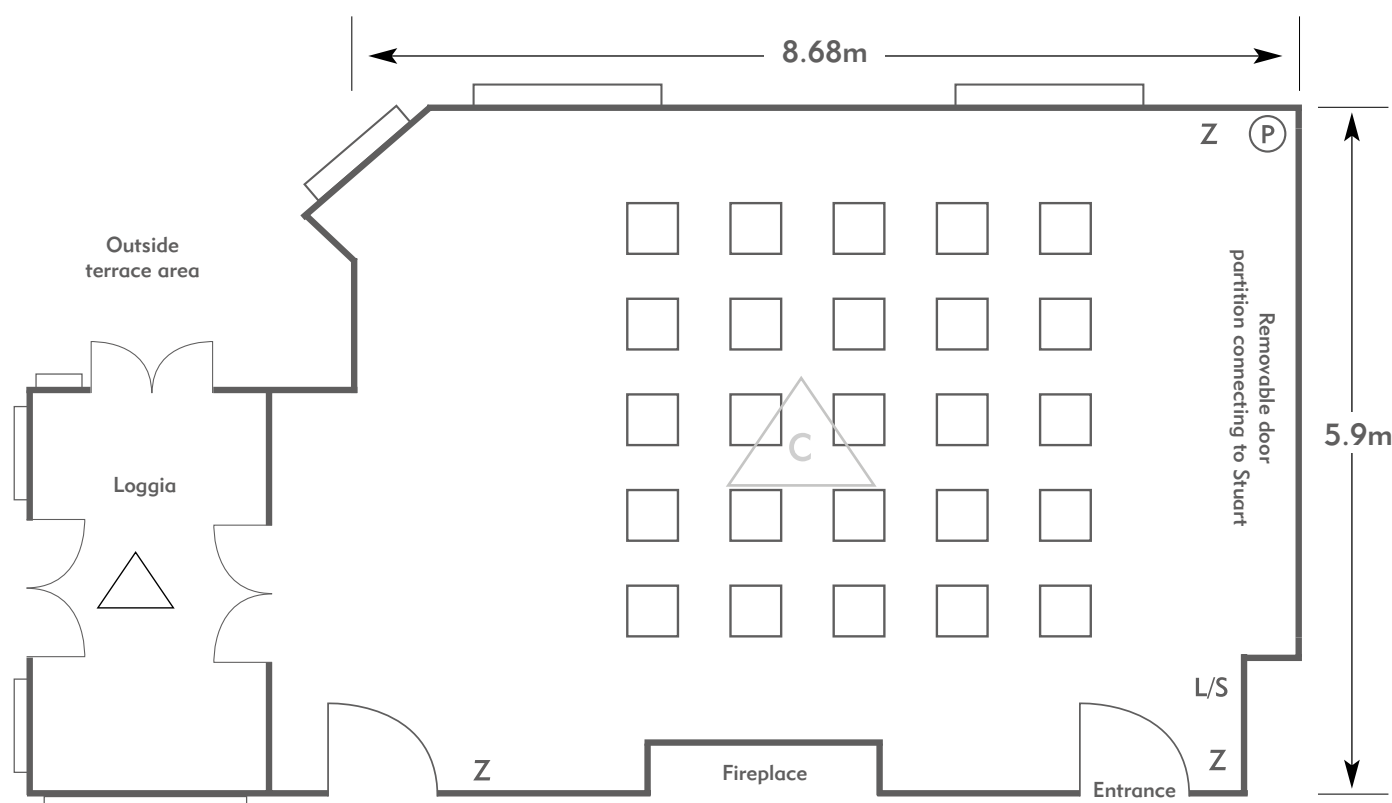

PENNYHILL PARK

Stuart Suite

PENNYHILL PARK
AN EXCLUSIVE HOTEL & SPA

KEY:

- Z = 13 Amp Sockets
- 32A = 32 AMP Single Phase
- (P) = Phone Point
- I = ISDN line

- TV = T. V. Socket
- L/S = Light Switch
- (C) (L) = Chandelier / Ceiling light
- ≡ = Screen
- A/C = Heating / Aircon

PENNYHILL PARK

AN EXCLUSIVE HOTEL & SPA

KEY:

- Z = 13 Amp Sockets
- 32A = 32 AMP Single Phase
- (P) = Phone Point
- I = ISDN line

- TV = T. V. Socket
- L/S = Light Switch
- (C) (L) = Chandelier / Ceiling light
- ≡ = Screen
- A/C = Heating / Aircon