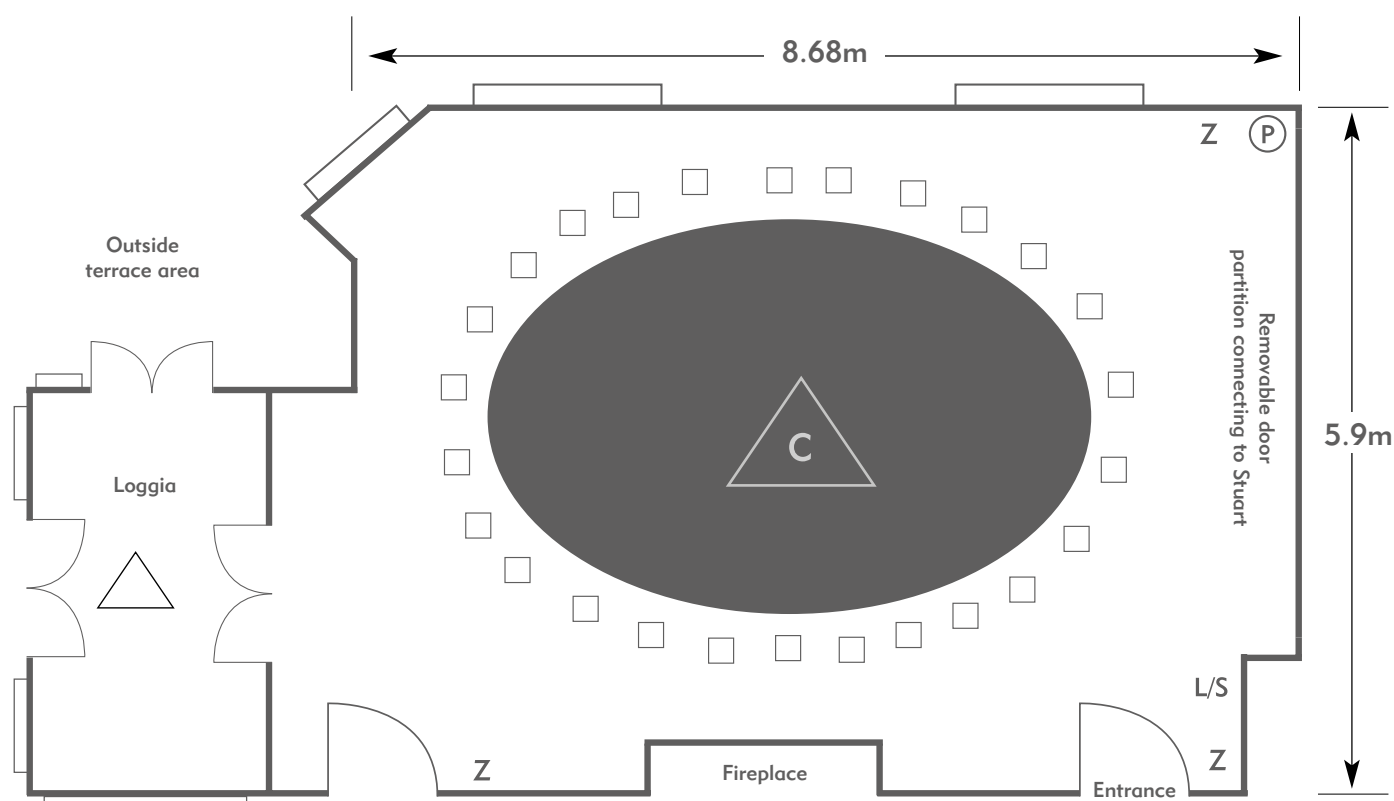

PENNYHILL PARK

Stuart Suite

Room plan: Oval
Capacity: 26 people

PENNYHILL PARK
AN EXCLUSIVE HOTEL & SPA

KEY:

- Z = 13 Amp Sockets
- 32A = 32 AMP Single Phase
- (P) = Phone Point
- I = ISDN line

- TV = T. V. Socket
- L/S = Light Switch
- (C) (L) = Chandelier / Ceiling light
- ==== = Screen
- A/C = Heating / Aircon

Diagrams are not to scale, layouts are representative.

To book your meeting or event,
call **01276 478476** or email
groupsales@exclusive.co.uk