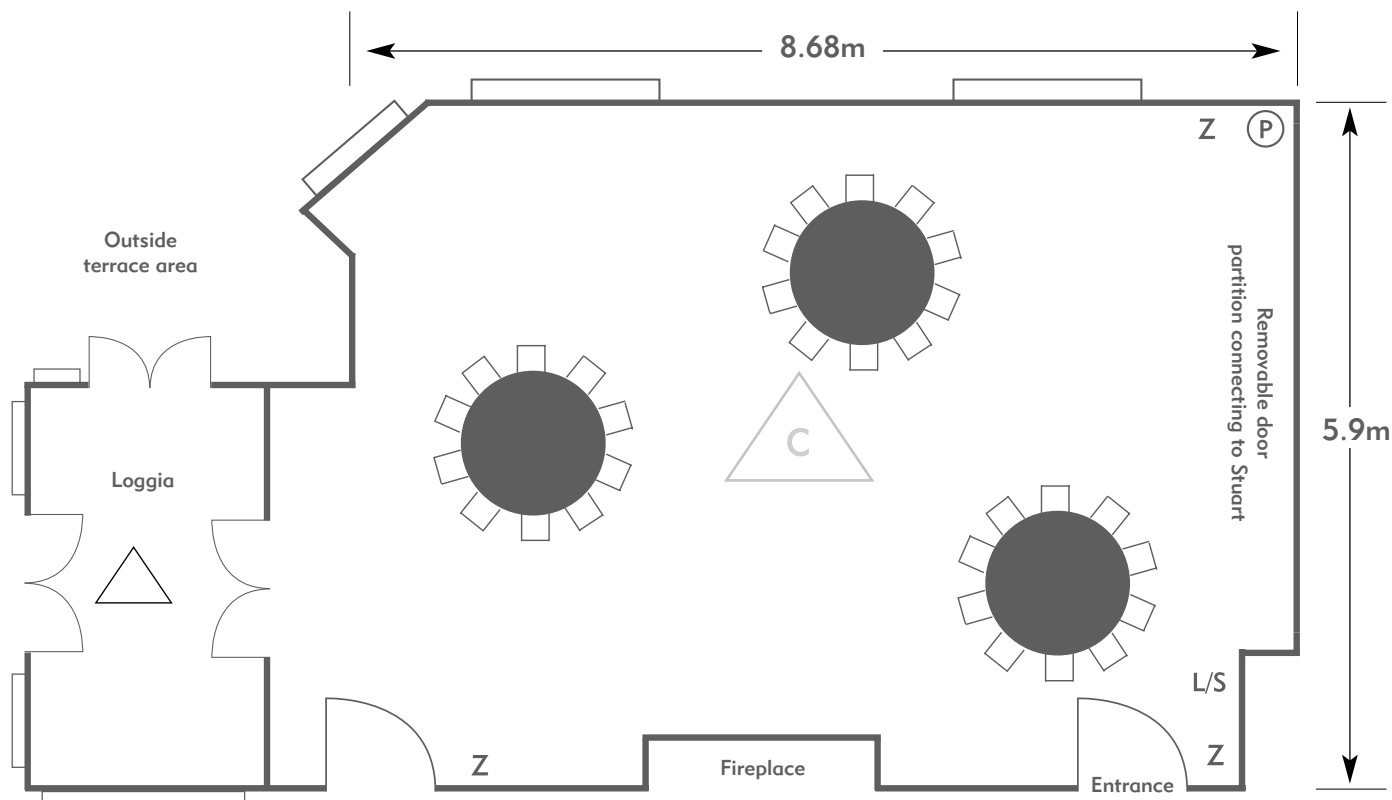

Diagrams are not to scale, layouts are representative.

To book your meeting or event,
call **01276 478476** or email
groupsales@exclusive.co.uk

PENNYHILL PARK

Stuart Suite

Room plan: Rounds for dinner
Capacity: 34 people

PENNYHILL PARK
AN EXCLUSIVE HOTEL & SPA

KEY:

- Z = 13 Amp Sockets
- 32A = 32 AMP Single Phase
- (P) = Phone Point
- I = ISDN line

- TV = T. V. Socket
- L/S = Light Switch
- (C) (L) = Chandelier / Ceiling light
- ≡ = Screen
- A/C = Heating / Aircon