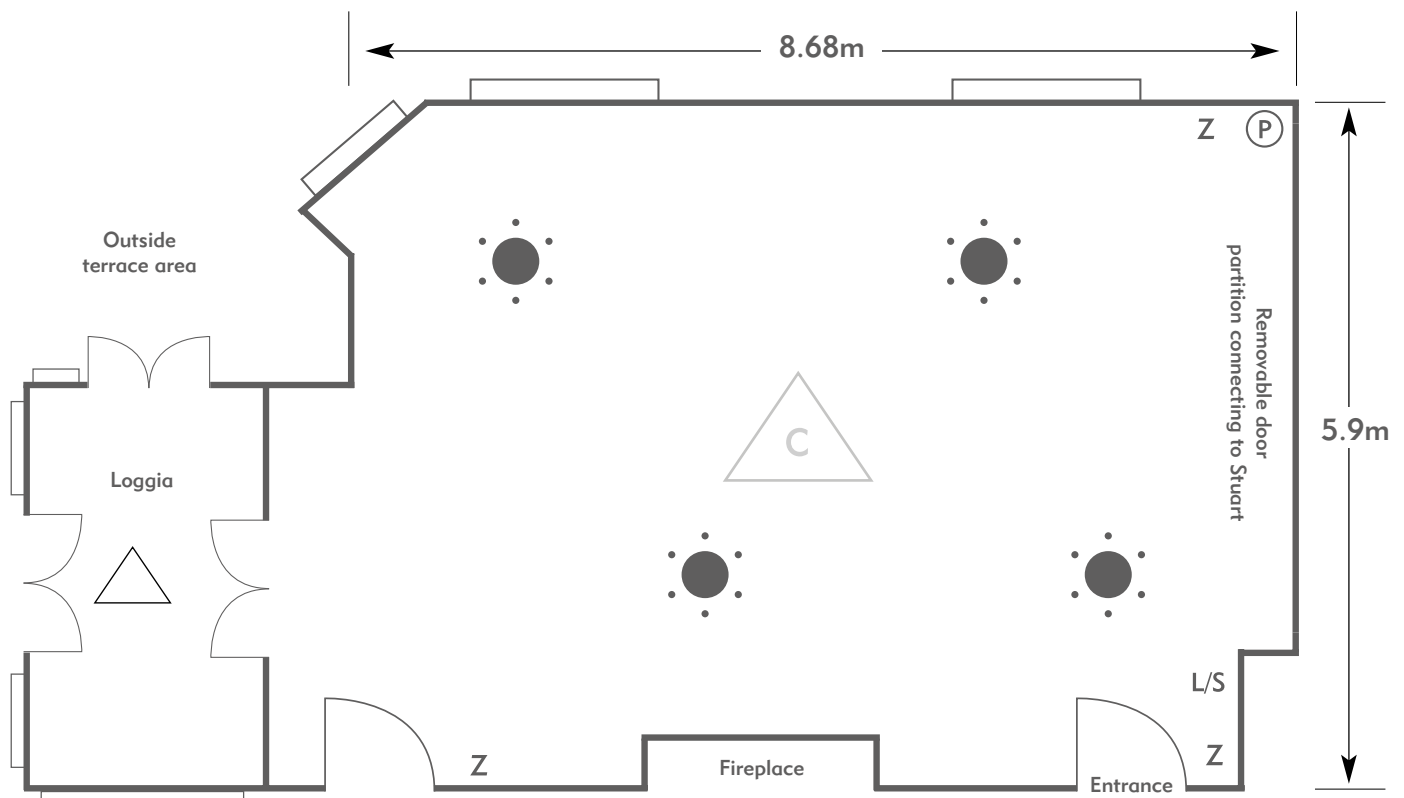

PENNYHILL PARK

Stuart Suite

Room plan: Stand-up reception

Capacity: 50 people

PENNYHILL PARK
AN EXCLUSIVE HOTEL & SPA

KEY:

- Z = 13 Amp Sockets
- 32A = 32 AMP Single Phase
- (P) = Phone Point
- I = ISDN line

- TV = T. V. Socket
- L/S = Light Switch
- (C) (L) = Chandelier / Ceiling light
- ≡ = Screen
- A/C = Heating / Aircon

Diagrams are not to scale, layouts are representative.

To book your meeting or event,
call **01276 478476** or email
groupsales@exclusive.co.uk