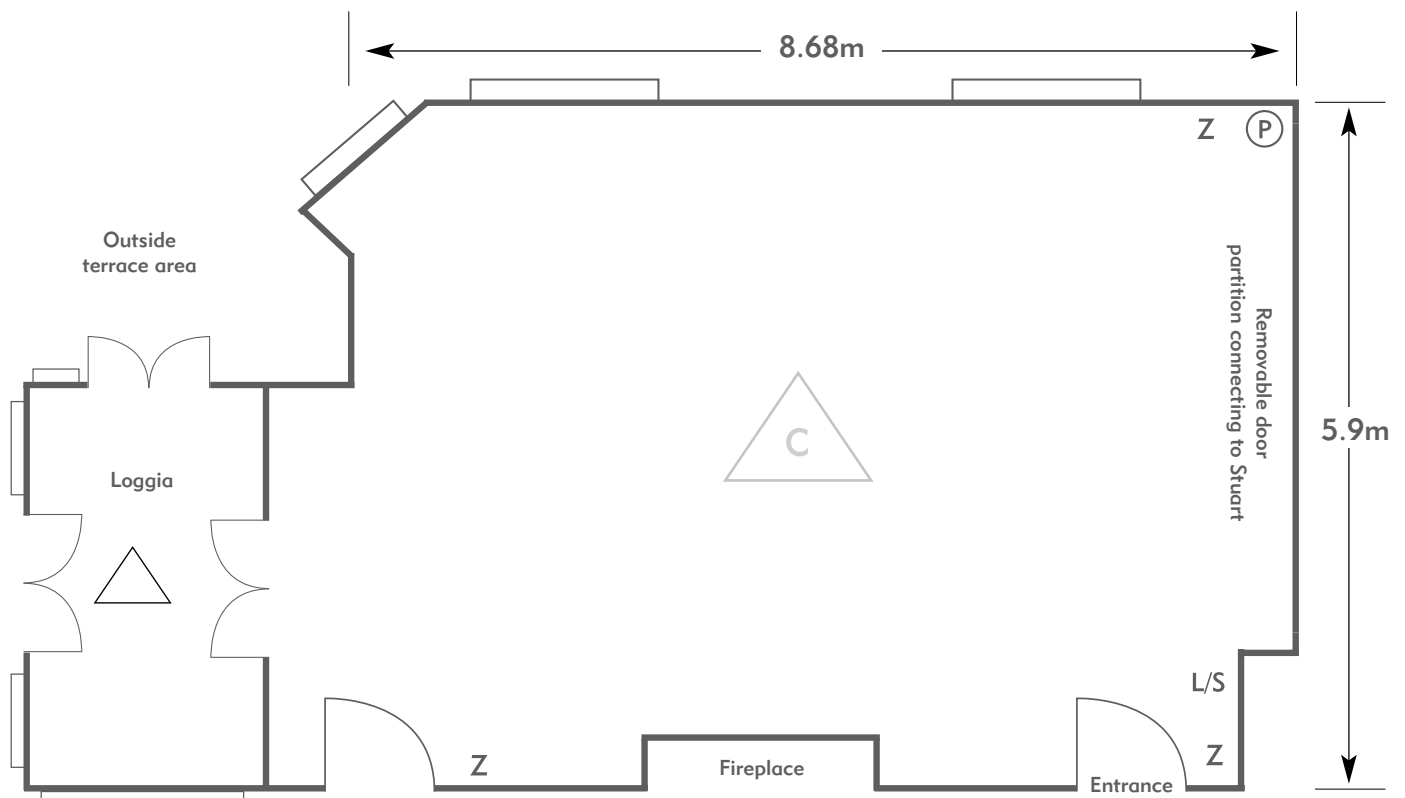

PENNYHILL PARK

Stuart Suite

PENNYHILL PARK
AN EXCLUSIVE HOTEL & SPA

KEY:

- Z = 13 Amp Sockets
- 32A = 32 AMP Single Phase
- (P) = Phone Point
- I = ISDN line

- TV = T. V. Socket
- L/S = Light Switch
- (C) (L) = Chandelier / Ceiling light
- ≡ = Screen
- A/C = Heating / Aircon

PENNYHILL PARK

AN EXCLUSIVE HOTEL & SPA

KEY:

- Z = 13 Amp Sockets
- 32A = 32 AMP Single Phase
- (P) = Phone Point
- I = ISDN line

- TV = T. V. Socket
- L/S = Light Switch
- (C) (L) = Chandelier / Ceiling light
- ≡ = Screen
- A/C = Heating / Aircon