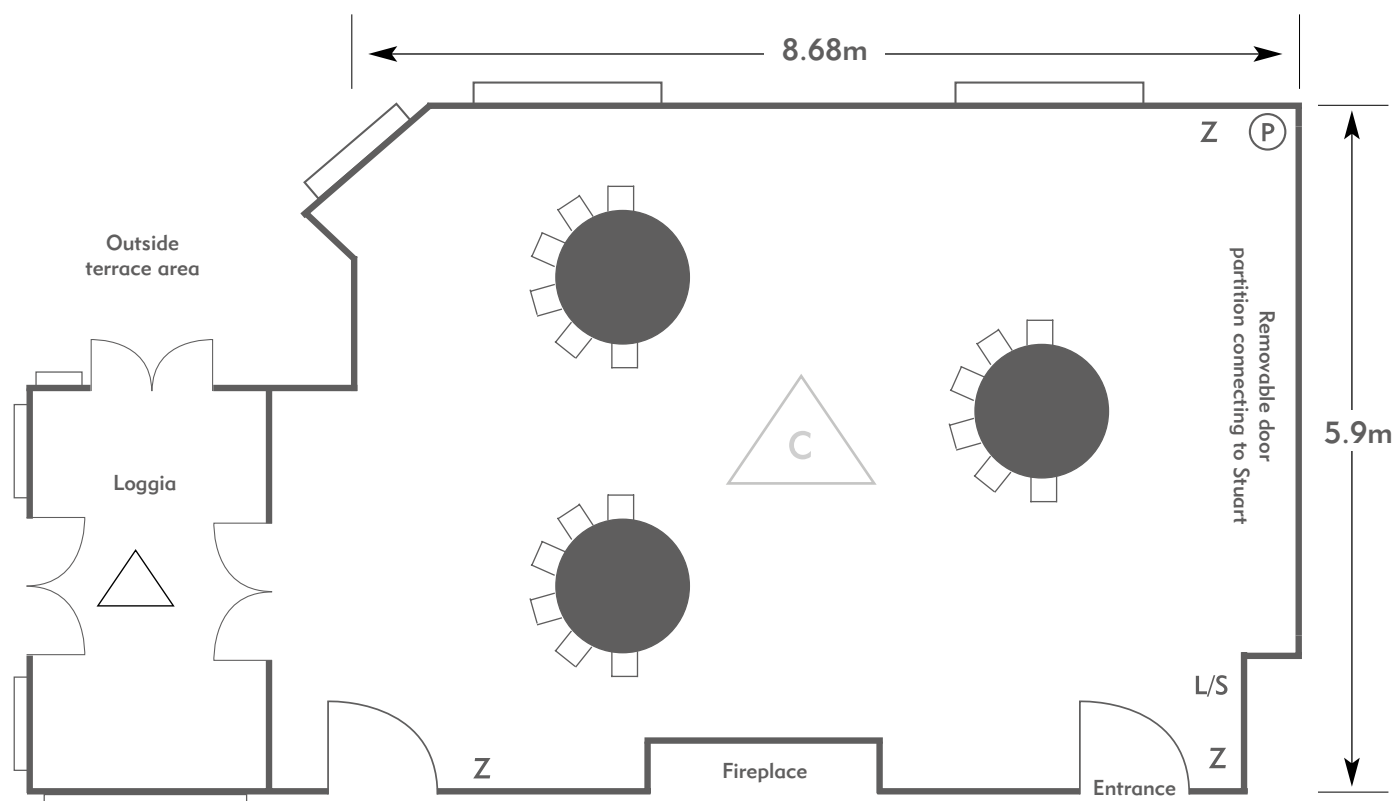

PENNYHILL PARK

AN EXCLUSIVE HOTEL & SPA

KEY:

- Z = 13 Amp Sockets
- 32A = 32 AMP Single Phase
- (P) = Phone Point
- I = ISDN line

- TV = T. V. Socket
- L/S = Light Switch
- (C) (L) = Chandelier / Ceiling light
- ≡ = Screen
- A/C = Heating / Aircon