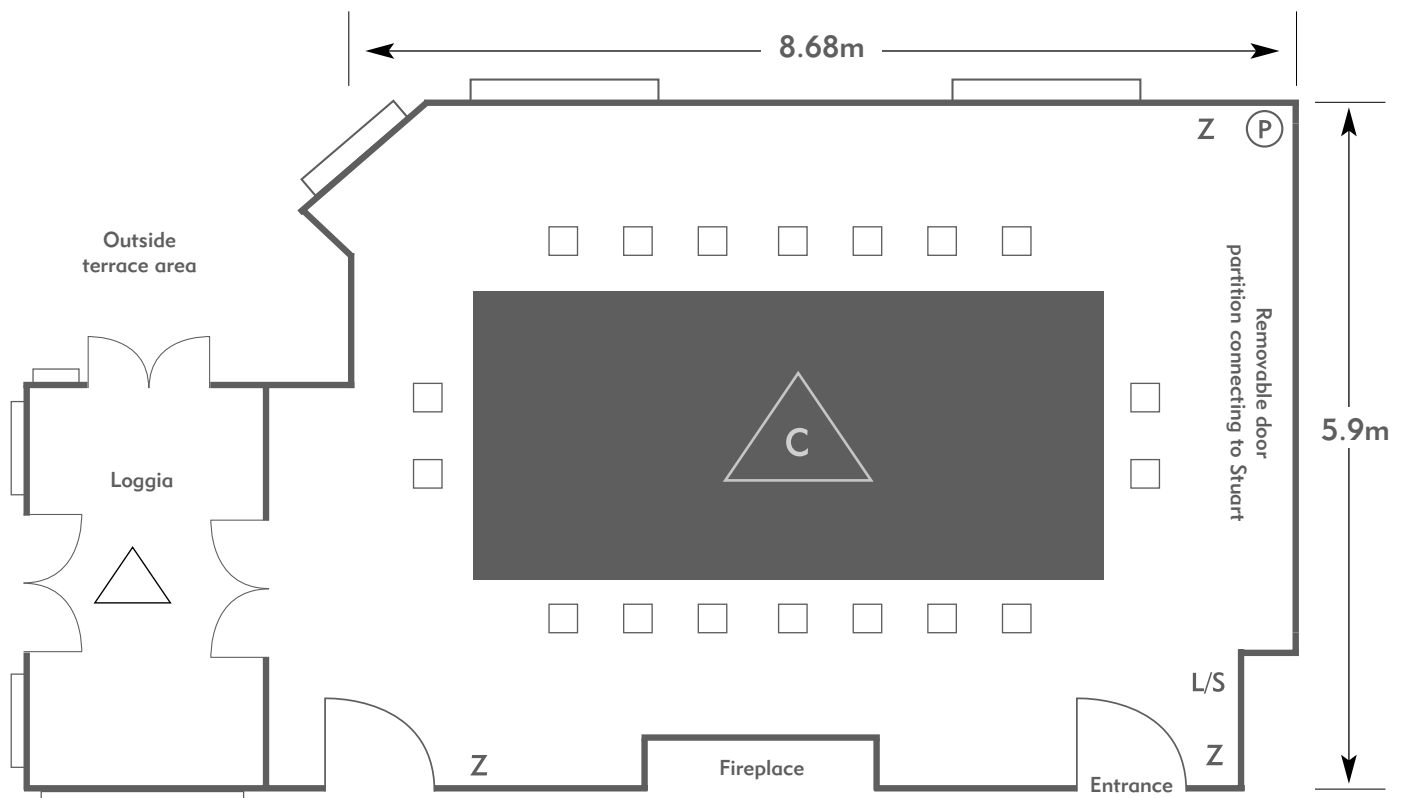

Diagrams are not to scale, layouts are representative.

To book your meeting or event,
call **01276 478476** or email
groupsales@exclusive.co.uk

PENNYHILL PARK

Stuart Suite

Room plan: Boardroom

Capacity: 18 people

PENNYHILL PARK
AN EXCLUSIVE HOTEL & SPA

KEY:

- Z = 13 Amp Sockets
- 32A = 32 AMP Single Phase
- (P) = Phone Point
- I = ISDN line

- TV = T. V. Socket
- L/S = Light Switch
- (C) (L) = Chandelier / Ceiling light
- ≡ = Screen
- A/C = Heating / Aircon