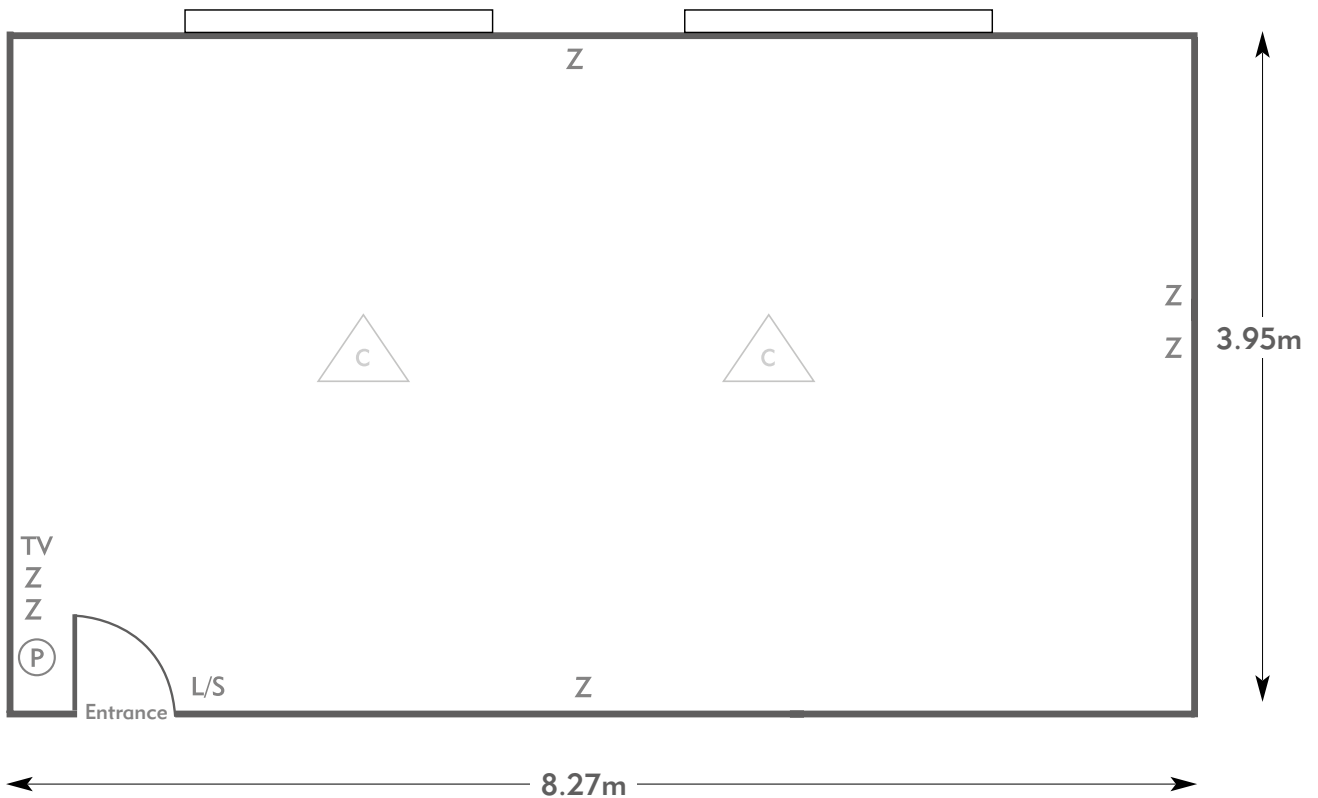

PENNYHILL PARK

The Brunswick

PENNYHILL PARK
AN EXCLUSIVE HOTEL & SPA

KEY:

- Z = 13 Amp Sockets
- 32A = 32 AMP Single Phase
- (P) = Phone Point
- I = ISDN line

- TV = T. V. Socket
- L/S = Light Switch
- (C) (L) = Chandelier / Ceiling light
- ==== = Screen
- A/C = Heating / Aircon

PENNYHILL PARK

AN EXCLUSIVE HOTEL & SPA

KEY:

Z = 13 Amp Sockets

32A = 32 AMP Single Phase

(P) = Phone Point

I = ISDN line

TV = T. V. Socket

PENNYHILL PARK

The Brunswick

Room plan: Boardroom

Capacity: 14 people

PENNYHILL PARK

AN EXCLUSIVE HOTEL & SPA

KEY:

Z = 13 Amp Sockets

32A = 32 AMP Single Phase

(P) = Phone Point

I = ISDN line

TV = T. V. Socket

L/S = Light Switch

(C) (L) = Chandelier / Ceiling light

==== = Screen

A/C = Heating / Aircon