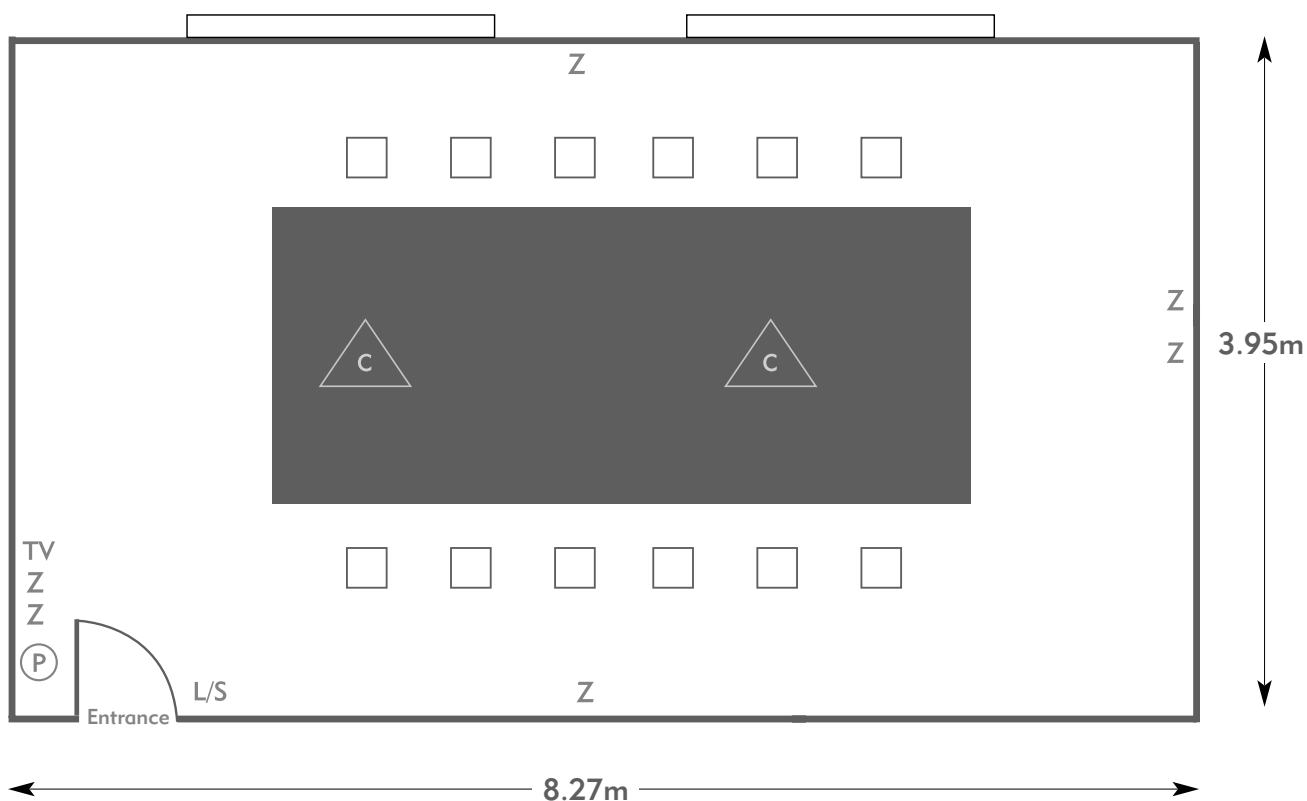

PENNYHILL PARK

The Brunswick

PENNYHILL PARK
AN EXCLUSIVE HOTEL & SPA

KEY:

- Z = 13 Amp Sockets
- 32A = 32 AMP Single Phase
- (P) = Phone Point
- I = ISDN line

- TV = T. V. Socket
- L/S = Light Switch
- (C) (L) = Chandelier / Ceiling light
- ==== = Screen
- A/C = Heating / Aircon

PENNYHILL PARK

AN EXCLUSIVE HOTEL & SPA

KEY:

Z = 13 Amp Sockets

32A = 32 AMP Single Phase

(P) = Phone Point

I = ISDN line

TV = T. V. Socket

PENNYHILL PARK

The Brunswick

Room plan: Boardroom

Capacity: 14 people

PENNYHILL PARK

AN EXCLUSIVE HOTEL & SPA

KEY:

Z = 13 Amp Sockets

32A = 32 AMP Single Phase

(P) = Phone Point

I = ISDN line

TV = T. V. Socket

L/S = Light Switch

(C) (L) = Chandelier / Ceiling light

==== = Screen

A/C = Heating / Aircon