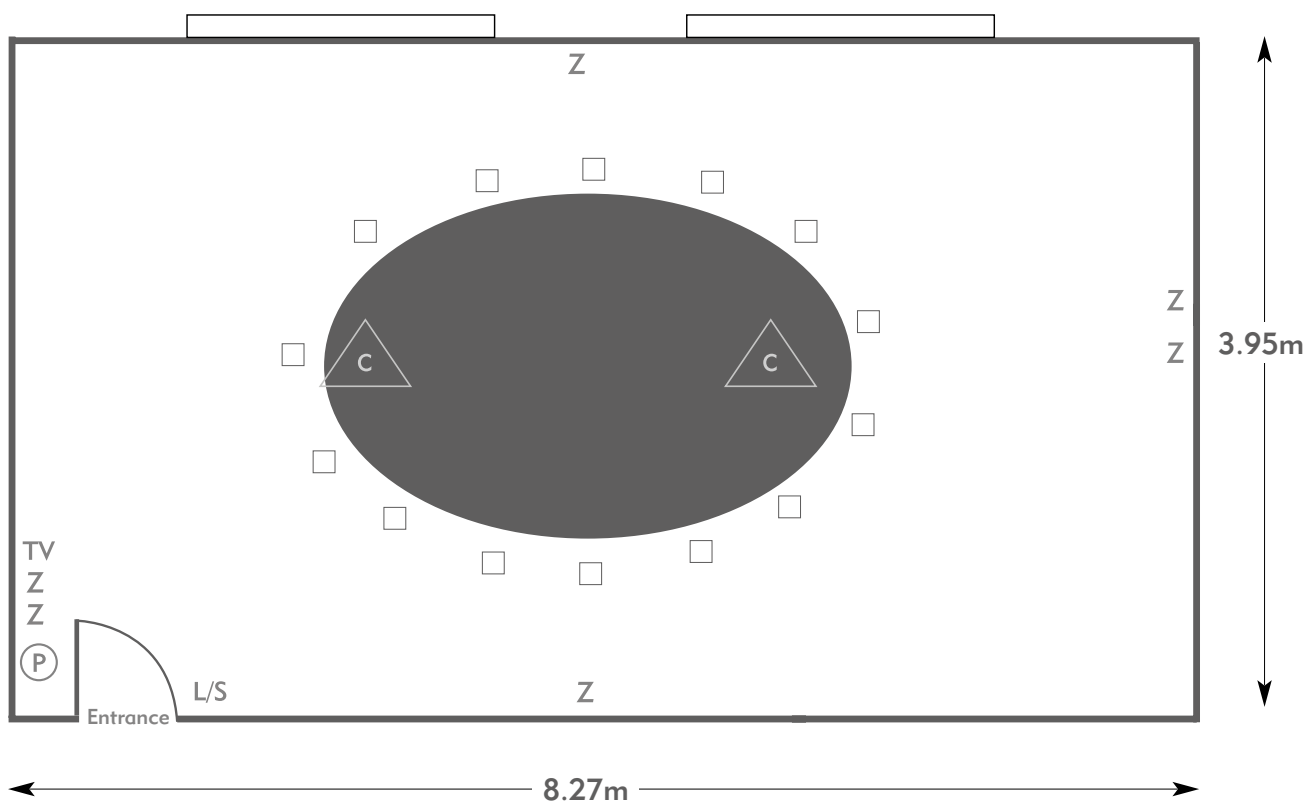

PENNYHILL PARK

The Brunswick

Room plan: Boardroom

Capacity: 14 people

PENNYHILL PARK

AN EXCLUSIVE HOTEL & SPA

KEY:

Z = 13 Amp Sockets

32A = 32 AMP Single Phase

(P) = Phone Point

I = ISDN line

TV = T. V. Socket

L/S = Light Switch

(C) (L) = Chandelier / Ceiling light

==== = Screen

A/C = Heating / Aircon