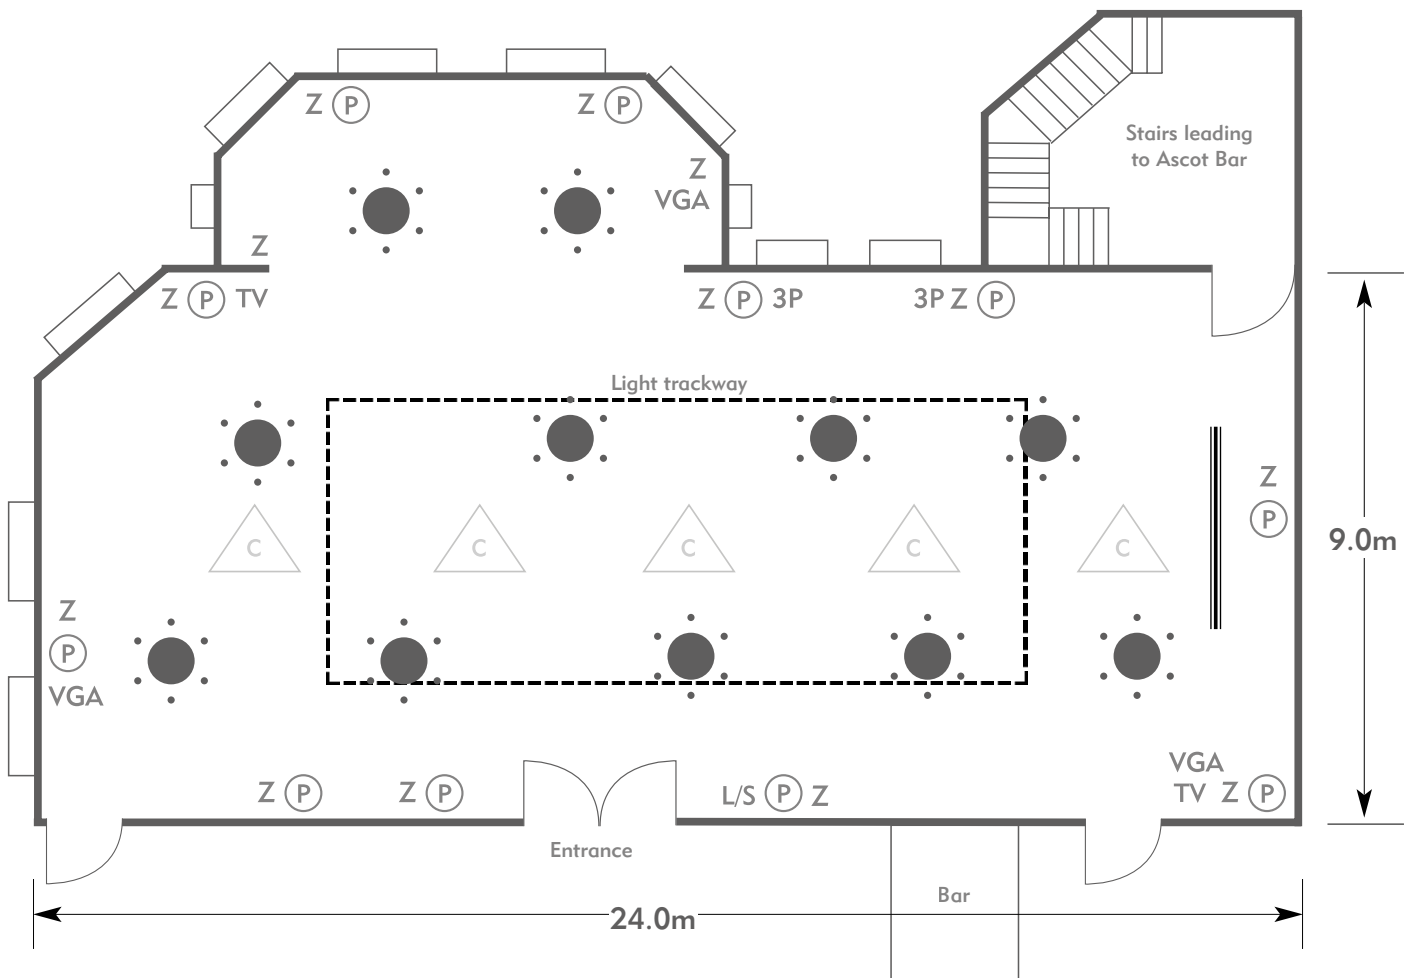

To book your meeting or event,
call **01276 478476** or email
groupsales@exclusive.co.uk

PENNYHILL PARK

The Balmoral Suite

Room plan: Oval
Capacity: 72 people

PENNYHILL PARK
AN EXCLUSIVE HOTEL & SPA

KEY:

- Z = 13 Amp Sockets
- 32A = 32 AMP Single Phase
- (P) = Phone Point
- I = ISDN line
- TV = T. V. Socket
- L/S = Light Switch
- (C) (L) = Chandelier / Ceiling light
- ==== = Screen
- A/C = Heating / Aircon

Diagrams are not to scale, layouts are representative.

To book your meeting or event,
call **01276 478476** or email
groupsales@exclusive.co.uk

PENNYHILL PARK

The Balmoral Suite

Room plan: Stand-up reception

Capacity: 200 people

PENNYHILL PARK
AN EXCLUSIVE HOTEL & SPA

KEY:

- Z = 13 Amp Sockets
- 32A = 32 AMP Single Phase
- (P) = Phone Point
- I = ISDN line
- TV = T. V. Socket
- L/S = Light Switch
- (C) (L) = Chandelier / Ceiling light
- ≡ = Screen
- A/C = Heating / Aircon