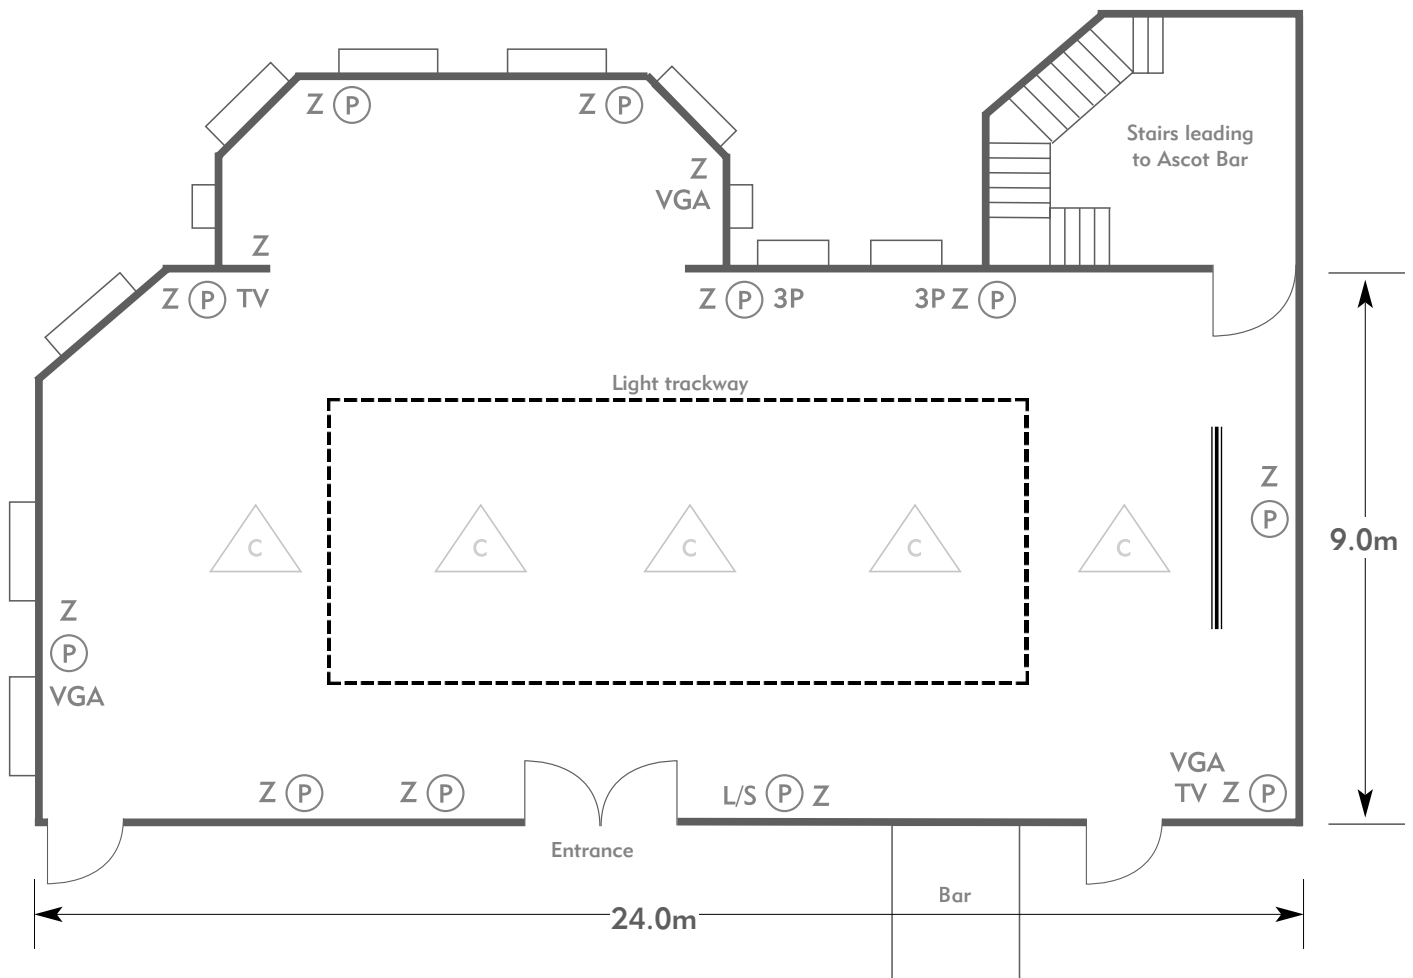

PENNYHILL PARK

The Balmoral Suite

PENNYHILL PARK
AN EXCLUSIVE HOTEL & SPA

KEY:

- Z = 13 Amp Sockets
- 32A = 32 AMP Single Phase
- (P) = Phone Point
- I = ISDN line
- TV = T. V. Socket
- L/S = Light Switch
- (C) (L) = Chandelier / Ceiling light
- ≡ = Screen
- A/C = Heating / Aircon

- Z = 13 Amp Sockets
- 32A = 32 AMP Single Phase
- (P) = Phone Point
- I = ISDN line
- TV = T. V. Socket
- L/S = Light Switch
- (C) (L) = Chandelier / Ceiling light
- ==== = Screen
- A/C = Heating / Aircon