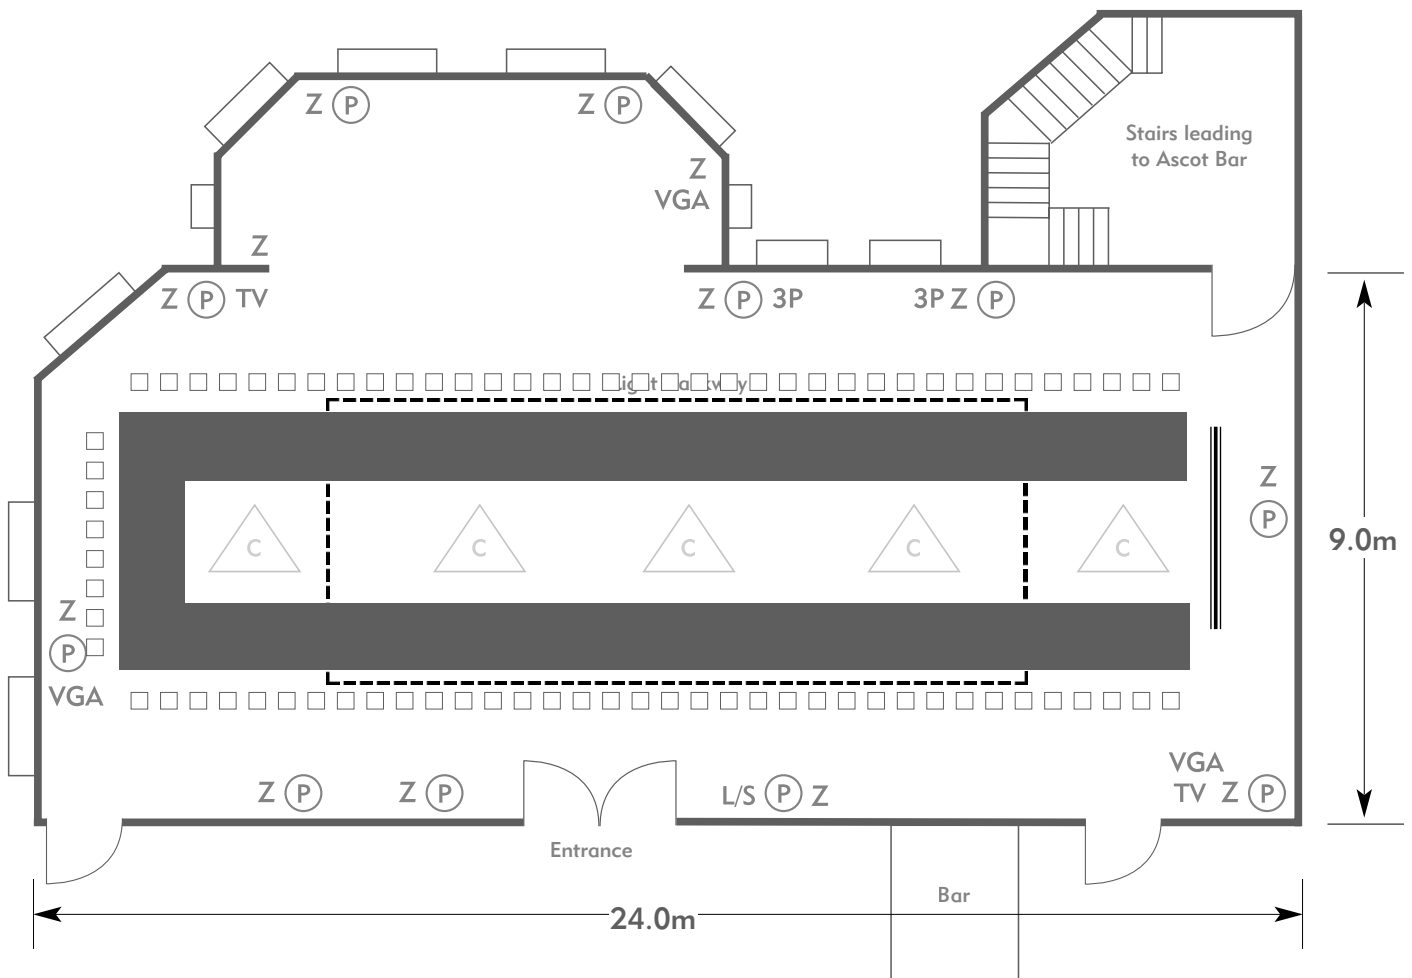

PENNYHILL PARK

The Balmoral Suite

Room plan: U-shape

Capacity: 80 people

PENNYHILL PARK
AN EXCLUSIVE HOTEL & SPA

KEY:

- Z = 13 Amp Sockets
- 32A = 32 AMP Single Phase
- (P) = Phone Point
- I = ISDN line
- TV = T. V. Socket
- L/S = Light Switch
- (C) (L) = Chandelier / Ceiling light
- ==== = Screen
- A/C = Heating / Aircon

To book your meeting or event,
call **01276 478476** or email
groupsales@exclusive.co.uk

Diagrams are not to scale, layouts are representative.