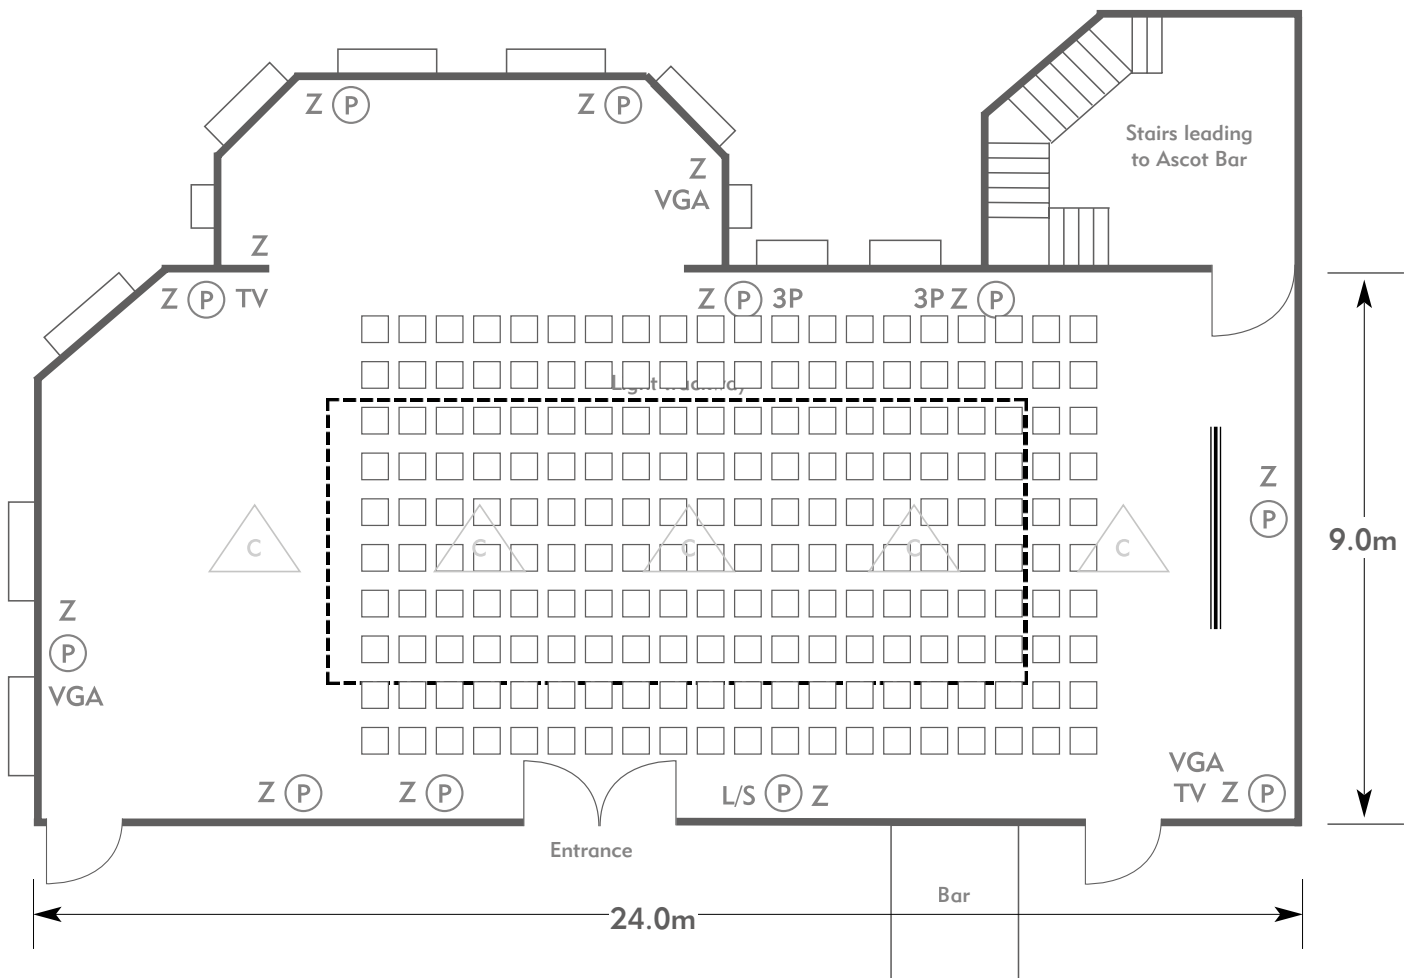

PENNYHILL PARK

The Balmoral Suite

Room plan: Theatre
Capacity: 200 people

PENNYHILL PARK
AN EXCLUSIVE HOTEL & SPA

KEY:

- Z = 13 Amp Sockets
- 32A = 32 AMP Single Phase
- (P) = Phone Point
- I = ISDN line
- TV = T. V. Socket
- L/S = Light Switch
- (C) (L) = Chandelier / Ceiling light
- ==== = Screen
- A/C = Heating / Aircon

Diagrams are not to scale, layouts are representative.

To book your meeting or event,
call **01276 478476** or email
groupsales@exclusive.co.uk