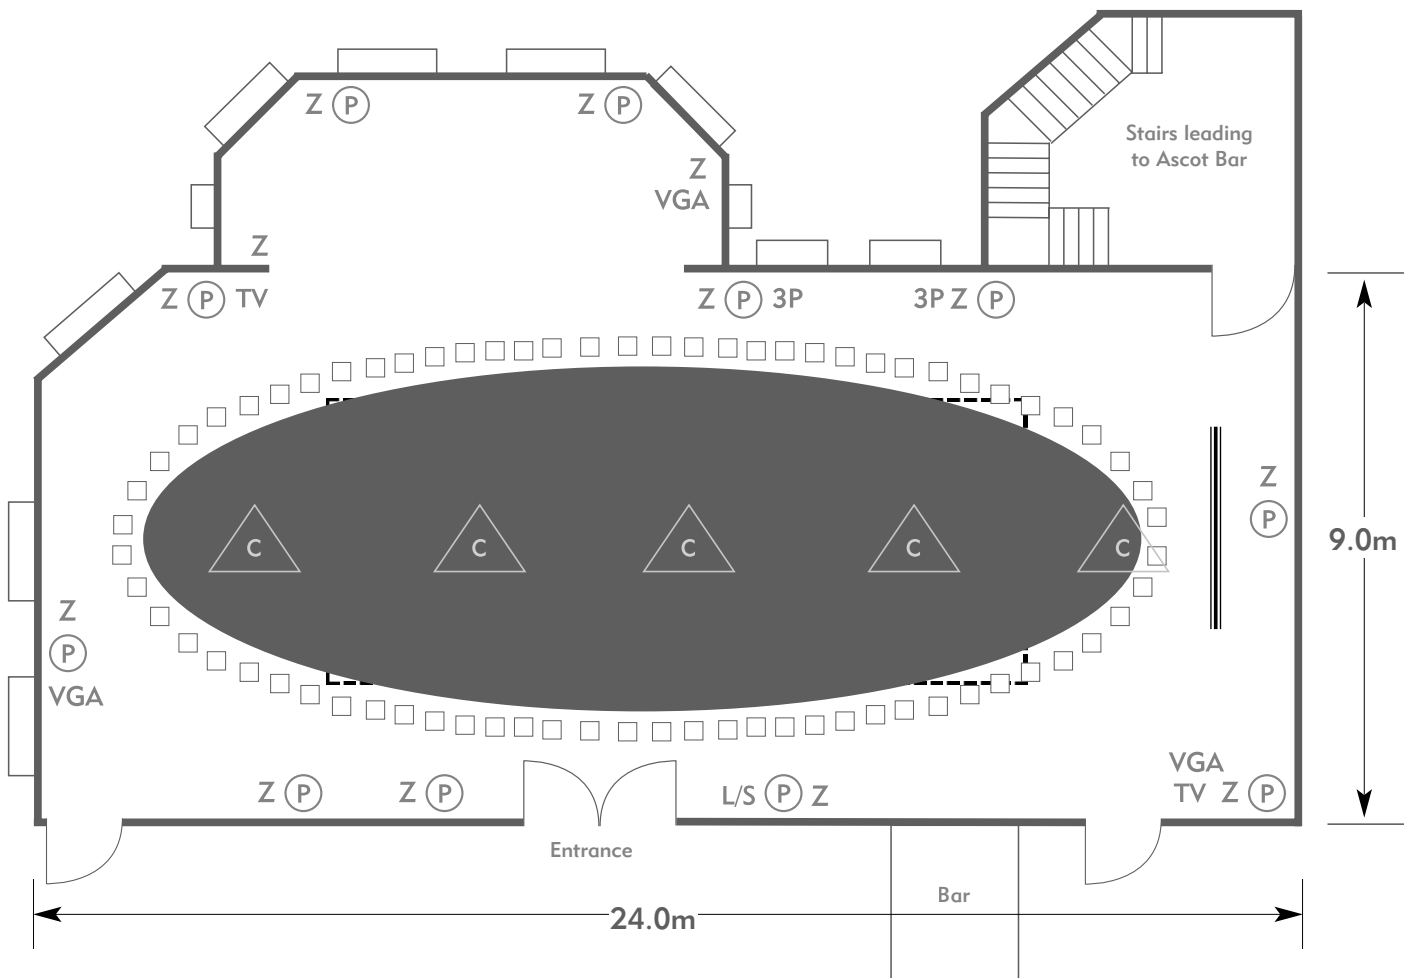

To book your meeting or event,
call **01276 478476** or email
groupsales@exclusive.co.uk

PENNYHILL PARK

The Balmoral Suite

Room plan: Oval
Capacity: 72 people

PENNYHILL PARK
AN EXCLUSIVE HOTEL & SPA

KEY:

- Z = 13 Amp Sockets
- 32A = 32 AMP Single Phase
- (P) = Phone Point
- I = ISDN line
- TV = T. V. Socket
- L/S = Light Switch
- (C) (L) = Chandelier / Ceiling light
- ==== = Screen
- A/C = Heating / Aircon