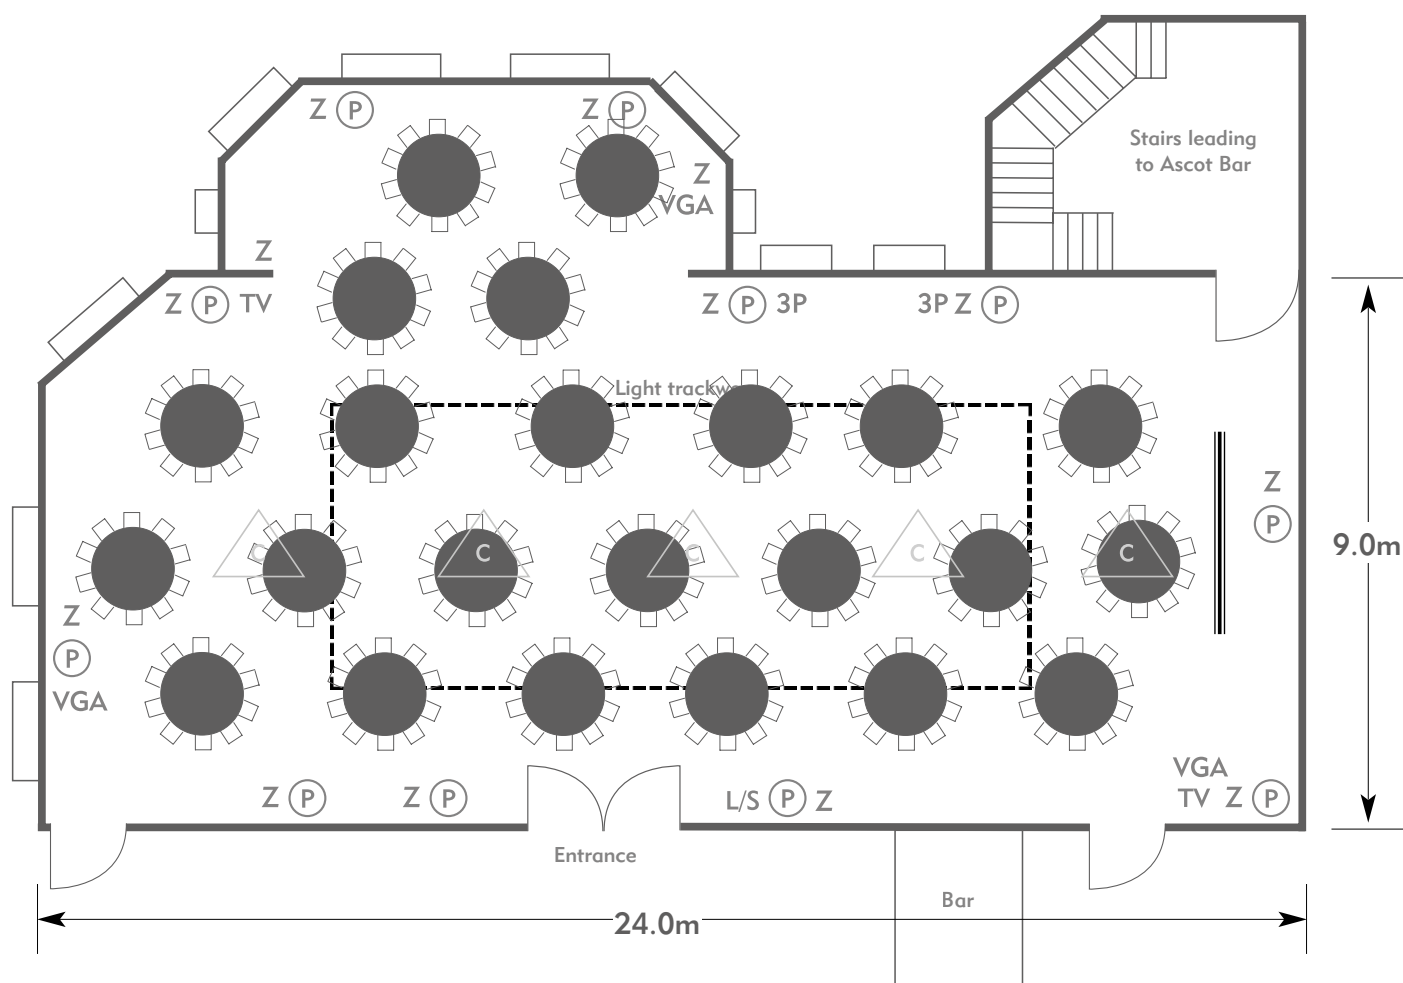

PENNYHILL PARK

The Balmoral Suite

Room plan: Rounds for dinner

Capacity: 240 people

PENNYHILL PARK

AN EXCLUSIVE HOTEL & SPA

KEY:

- Z = 13 Amp Sockets
- 32A = 32 AMP Single Phase
- (P) = Phone Point
- I = ISDN line

- TV = T. V. Socket
- L/S = Light Switch
- (C) (L) = Chandelier / Ceiling light
- ==== = Screen
- A/C = Heating / Aircon

To book your meeting or event,
call **01276 478476** or email
groupsales@exclusive.co.uk