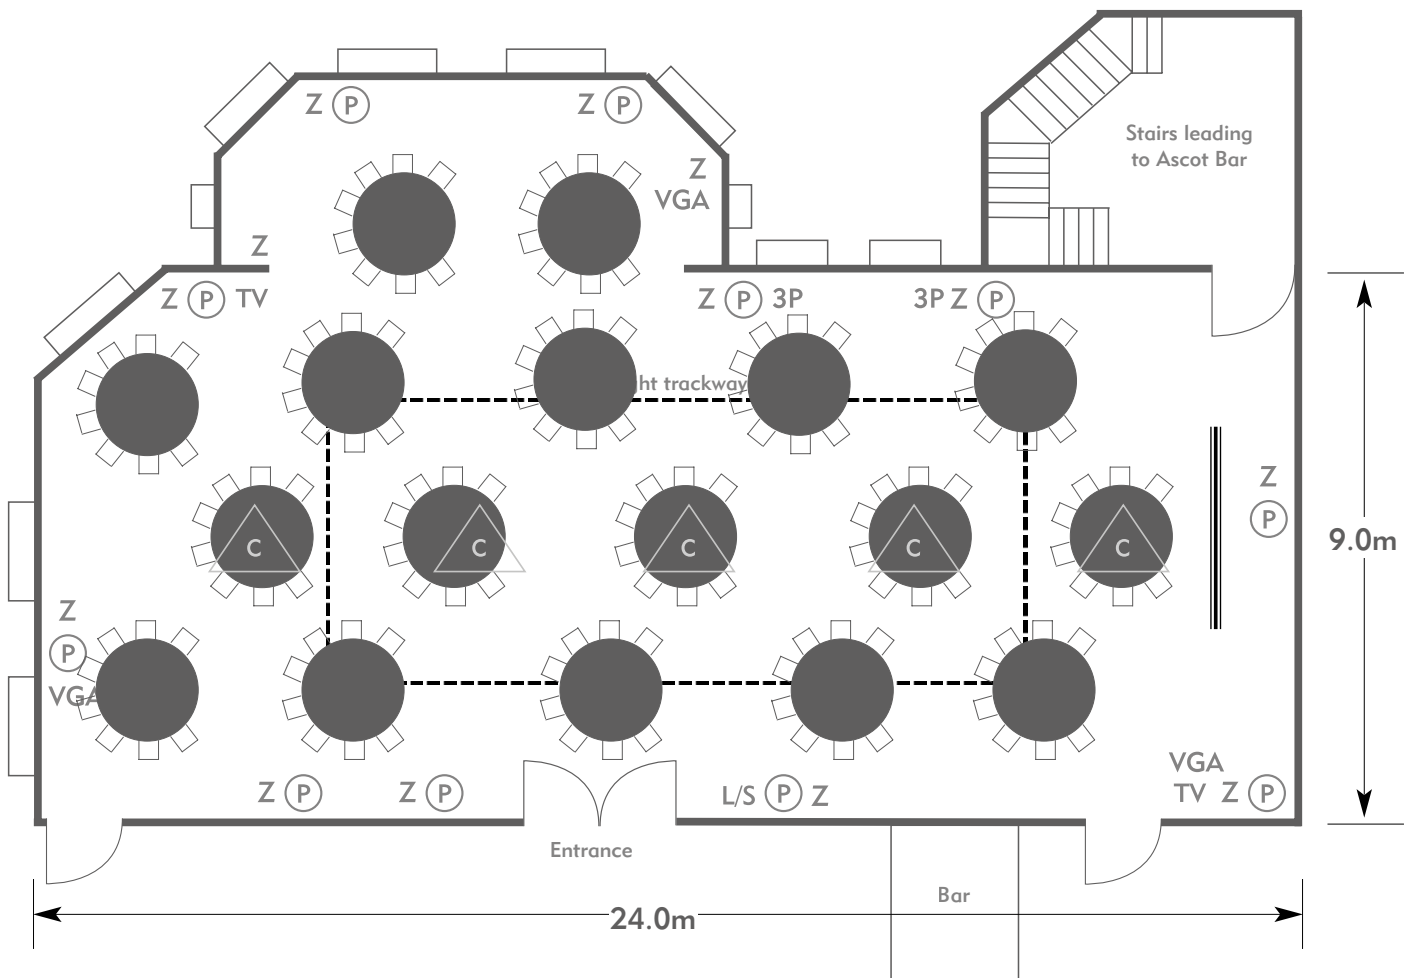

Diagrams are not to scale, layouts are representative.

To book your meeting or event,
call **01276 478476** or email
groupsales@exclusive.co.uk

PENNYHILL PARK

The Balmoral Suite

Room plan: Cabaret
Capacity: 120 people

PENNYHILL PARK
AN EXCLUSIVE HOTEL & SPA

KEY:

- Z = 13 Amp Sockets
- 32A = 32 AMP Single Phase
- (P) = Phone Point
- I = ISDN line
- TV = T. V. Socket
- L/S = Light Switch
- (C) (L) = Chandelier / Ceiling light
- ==== = Screen
- A/C = Heating / Aircon