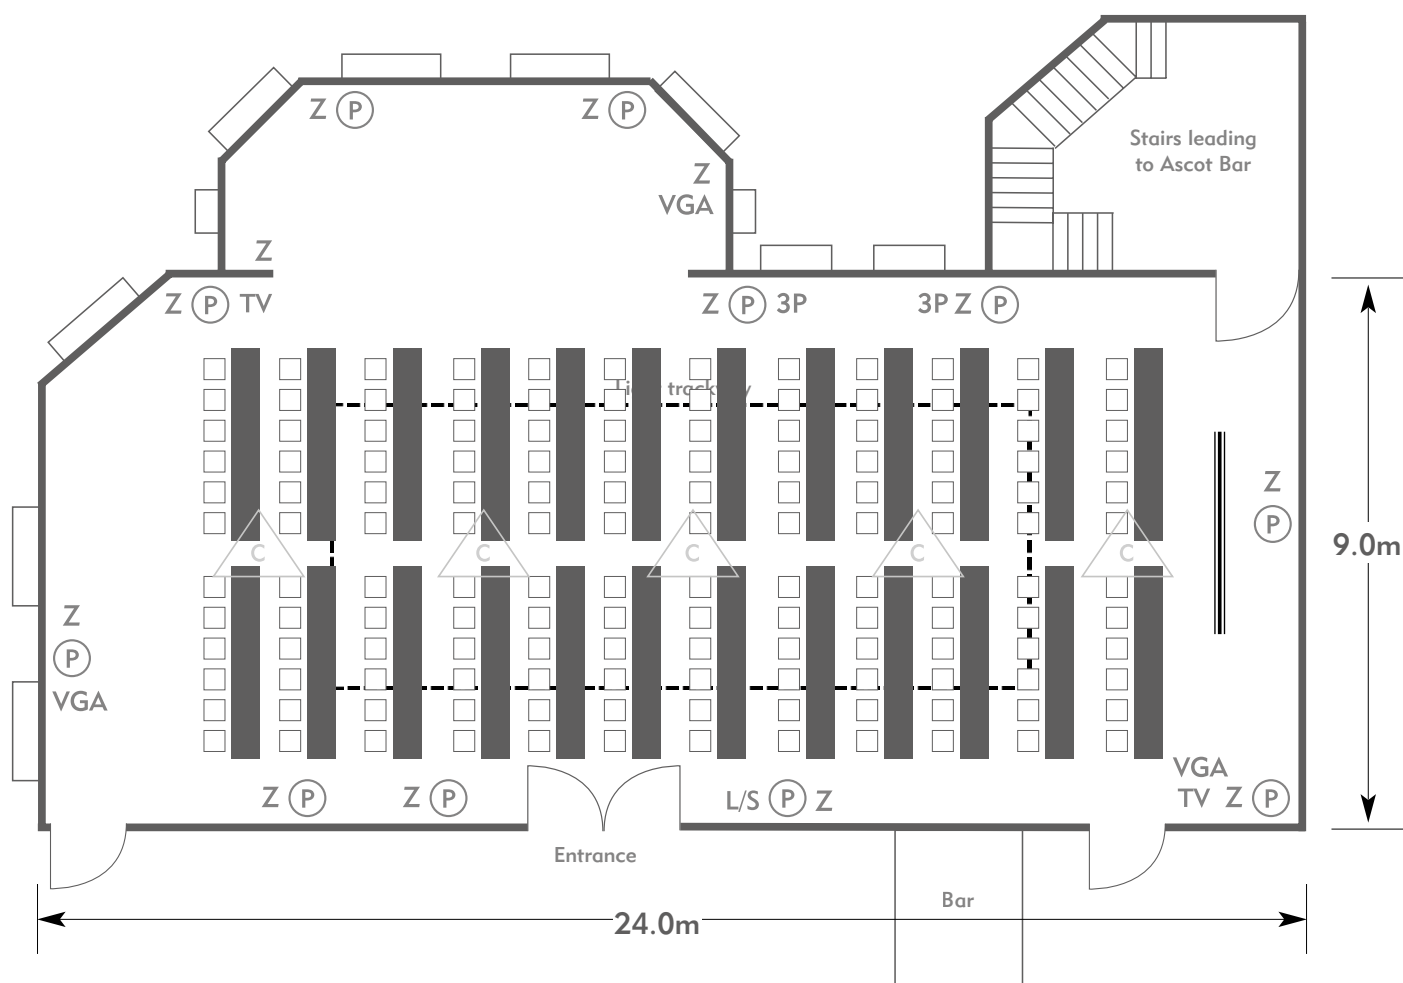

PENNYHILL PARK

The Balmoral Suite

Room plan: Classroom

Capacity: 144 people

PENNYHILL PARK

AN EXCLUSIVE HOTEL & SPA

KEY:

- Z = 13 Amp Sockets
- 32A = 32 AMP Single Phase
- (P) = Phone Point
- I = ISDN line

- TV = T. V. Socket
- L/S = Light Switch
- (C) (L) = Chandelier / Ceiling light
- ==== = Screen
- A/C = Heating / Aircon

Diagrams are not to scale, layouts are representative.

To book your meeting or event,
call **01276 478476** or email
groupsales@exclusive.co.uk