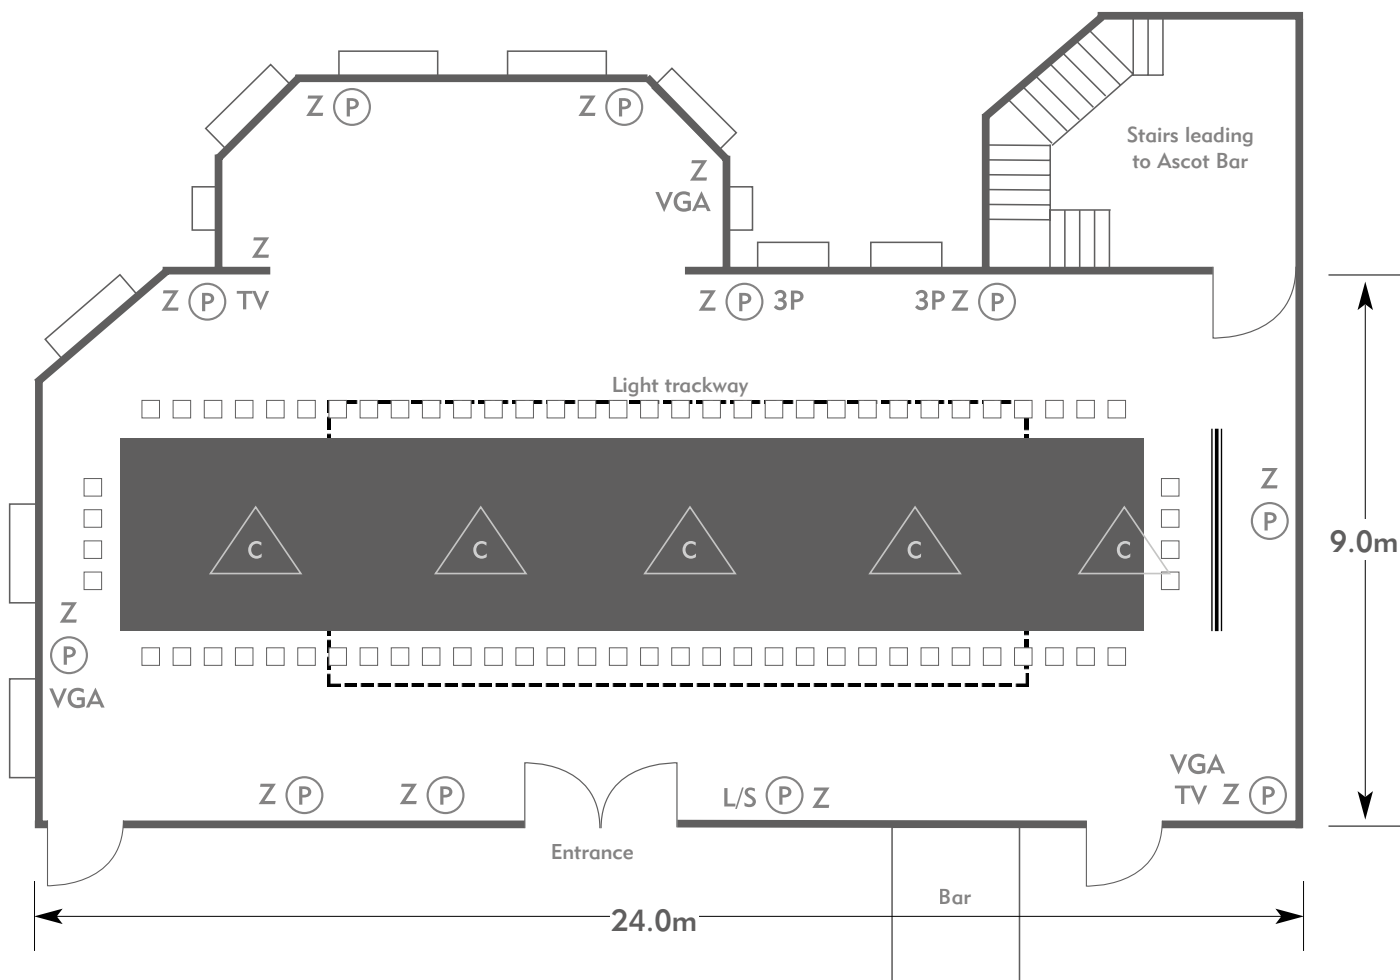

PENNYHILL PARK

The Balmoral Suite

Room plan: Boardroom

Capacity: 72 people

PENNYHILL PARK

AN EXCLUSIVE HOTEL & SPA

KEY:

- Z = 13 Amp Sockets
- 32A = 32 AMP Single Phase
- (P) = Phone Point
- I = ISDN line
- TV = T. V. Socket
- L/S = Light Switch
- (C) (L) = Chandelier / Ceiling light
- ==== = Screen
- A/C = Heating / Aircon

Diagrams are not to scale, layouts are representative.

To book your meeting or event,
call **01276 478476** or email
groupsales@exclusive.co.uk