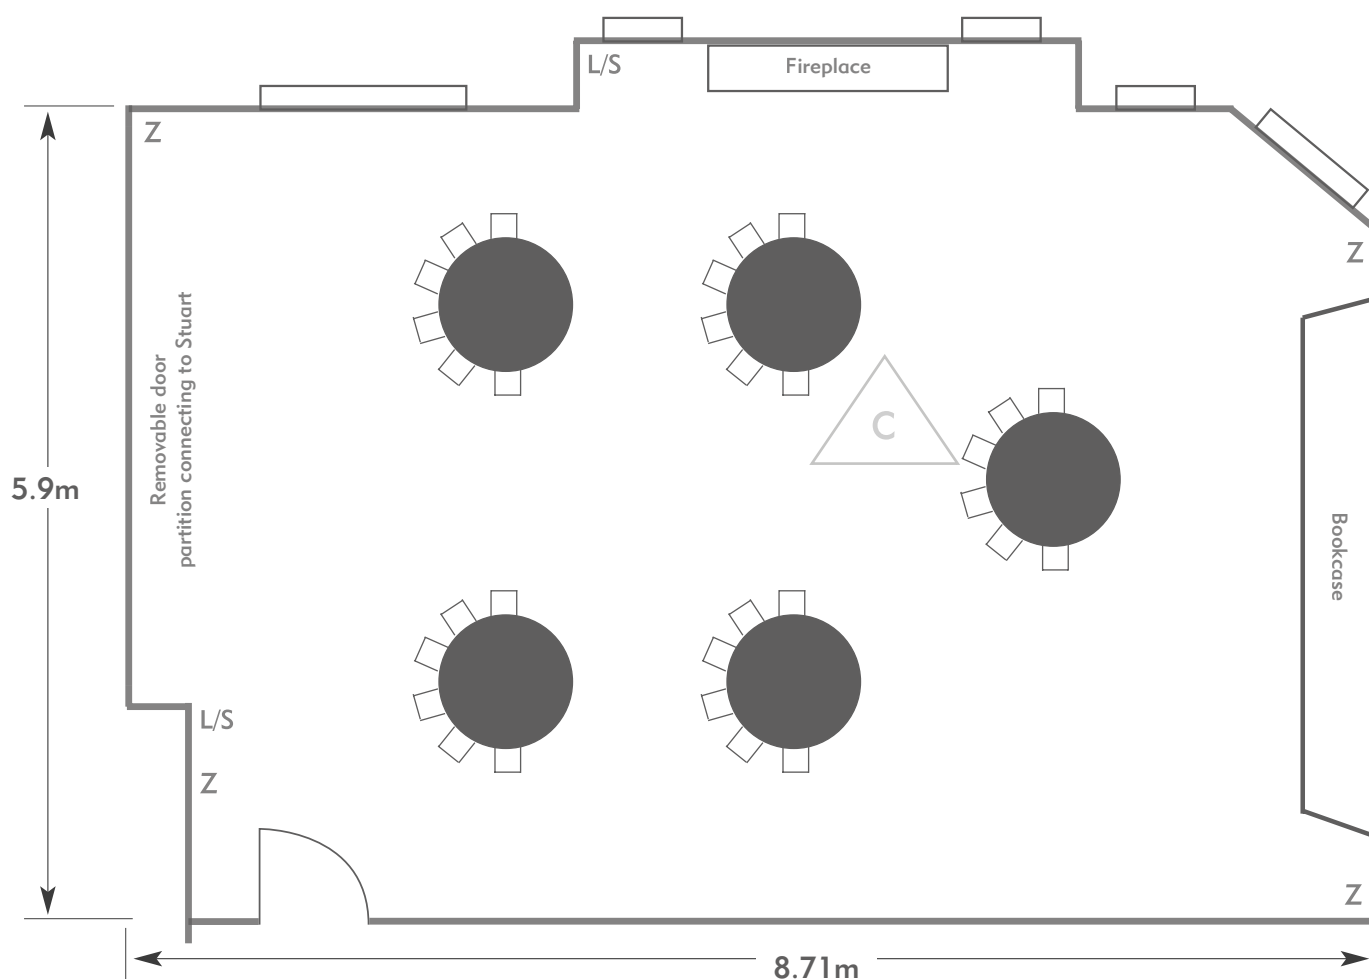

PENNYHILL PARK

AN EXCLUSIVE HOTEL & SPA

KEY:

- Z = 13 Amp Sockets
- 32A = 32 AMP Single Phase
- (P) = Phone Point
- I = ISDN line

- TV = T. V. Socket
- L/S = Light Switch
- (C) (L) = Chandelier / Ceiling light
- ≡ = Screen
- A/C = Heating / Aircon