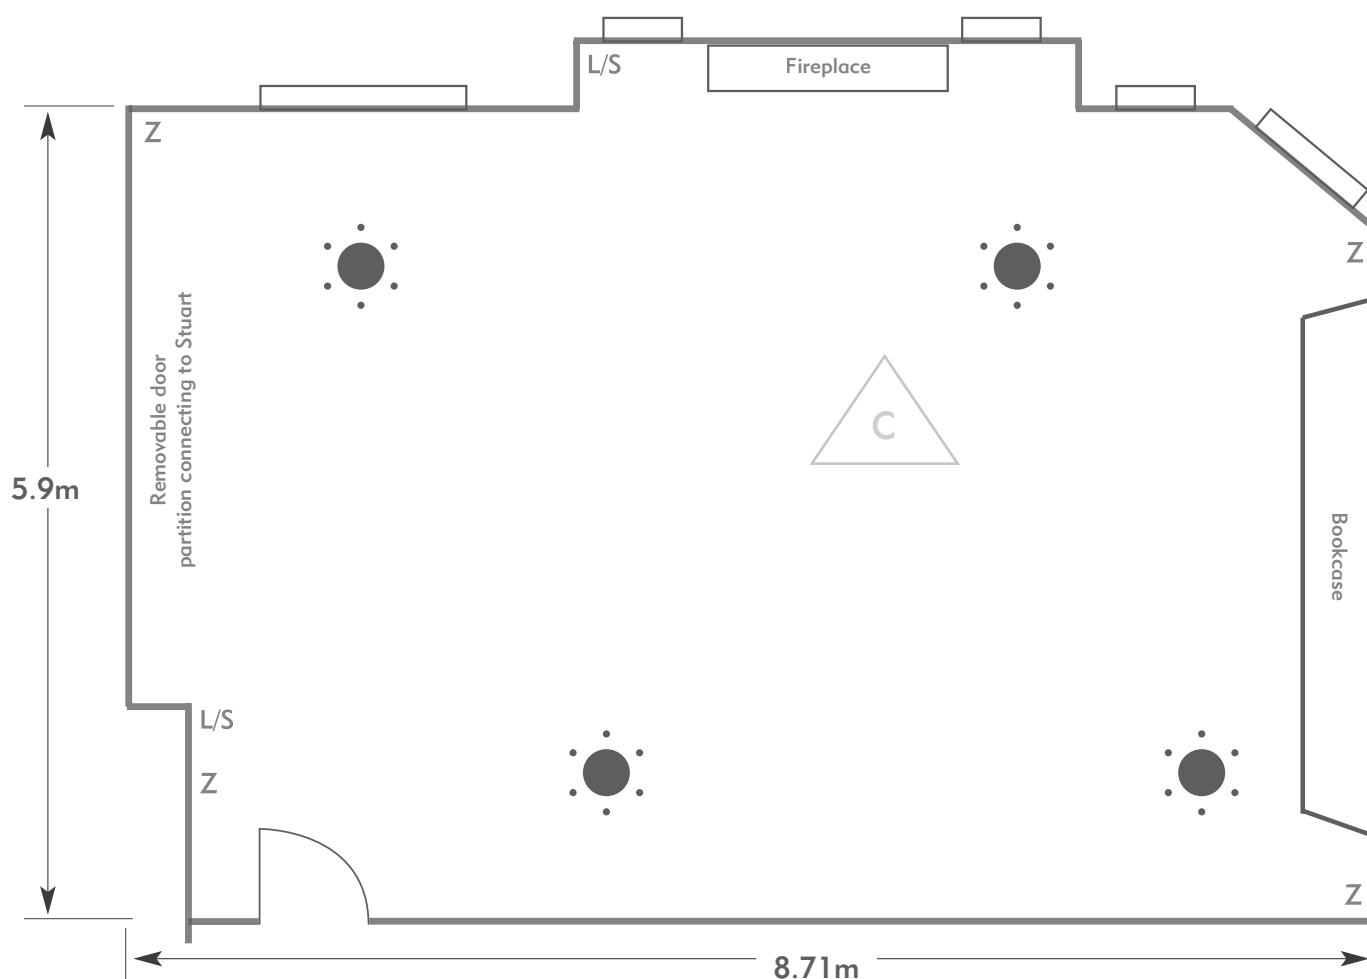

PENNYHILL PARK

Carolean Suite

Room plan: Stand-up reception

Capacity: 50 people

PENNYHILL PARK

AN EXCLUSIVE HOTEL & SPA

KEY:

- Z = 13 Amp Sockets
- 32A = 32 AMP Single Phase
- (P) = Phone Point
- I = ISDN line

- TV = T. V. Socket
- L/S = Light Switch
- (C) (L) = Chandelier / Ceiling light
- ≡ = Screen
- A/C = Heating / Aircon

Diagrams are not to scale, layouts are representative.

To book your meeting or event,
call **01276 478476** or email
groupsales@exclusive.co.uk