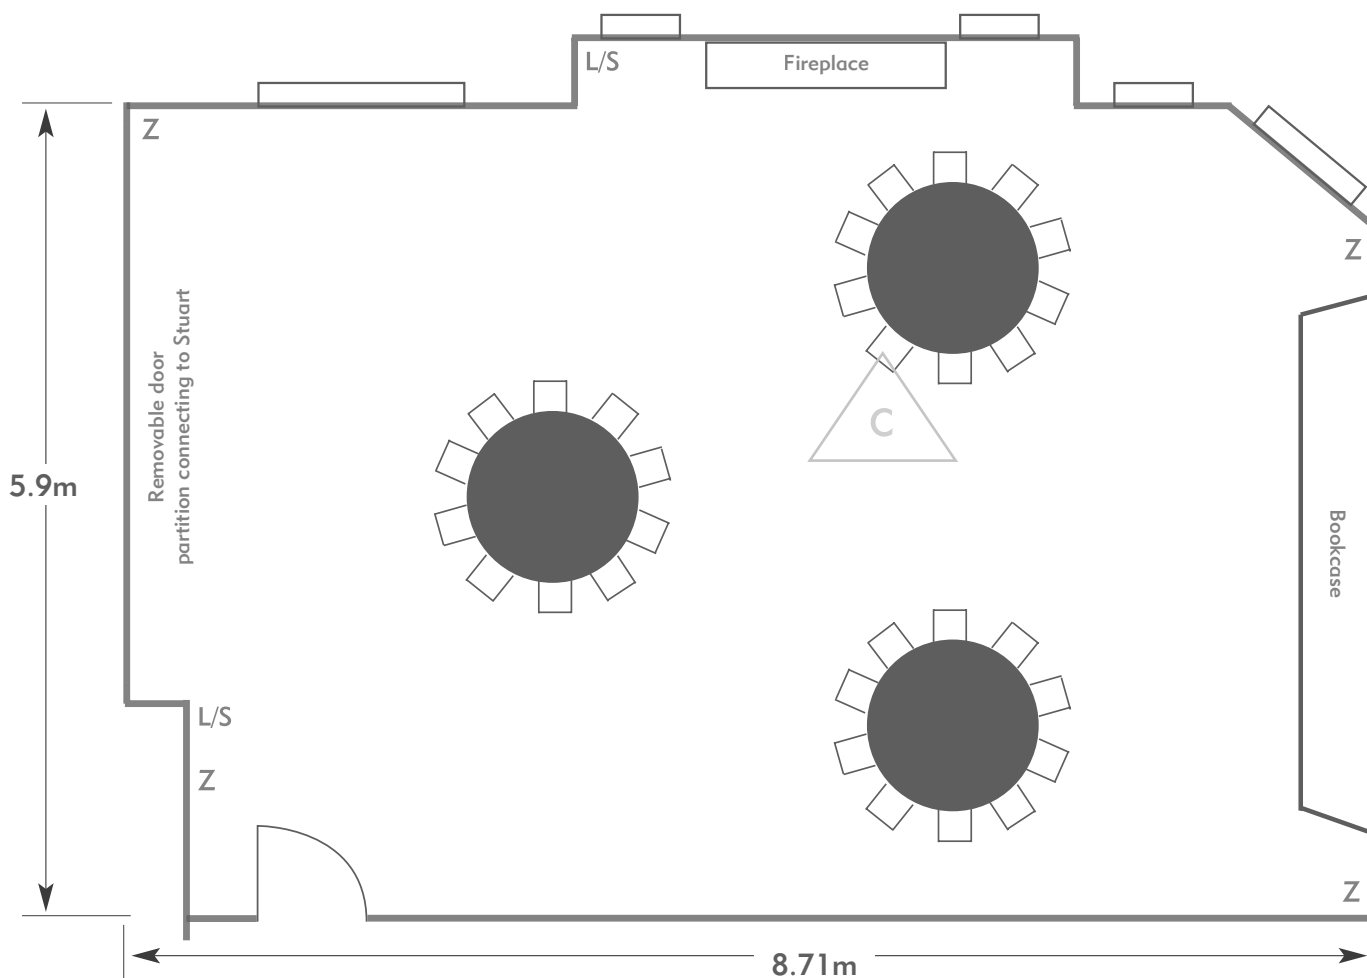

PENNYHILL PARK

Carolean Suite

Room plan: Rounds for dinner

Capacity: 36 people

PENNYHILL PARK

AN EXCLUSIVE HOTEL & SPA

KEY:

Z = 13 Amp Sockets

32A = 32 AMP Single Phase

(P) = Phone Point

I = ISDN line

TV = T. V. Socket

L/S = Light Switch

(C) (L) = Chandelier / Ceiling light

≡ = Screen

A/C = Heating / Aircon

To book your meeting or event,
call **01276 478476** or email
groupsales@exclusive.co.uk