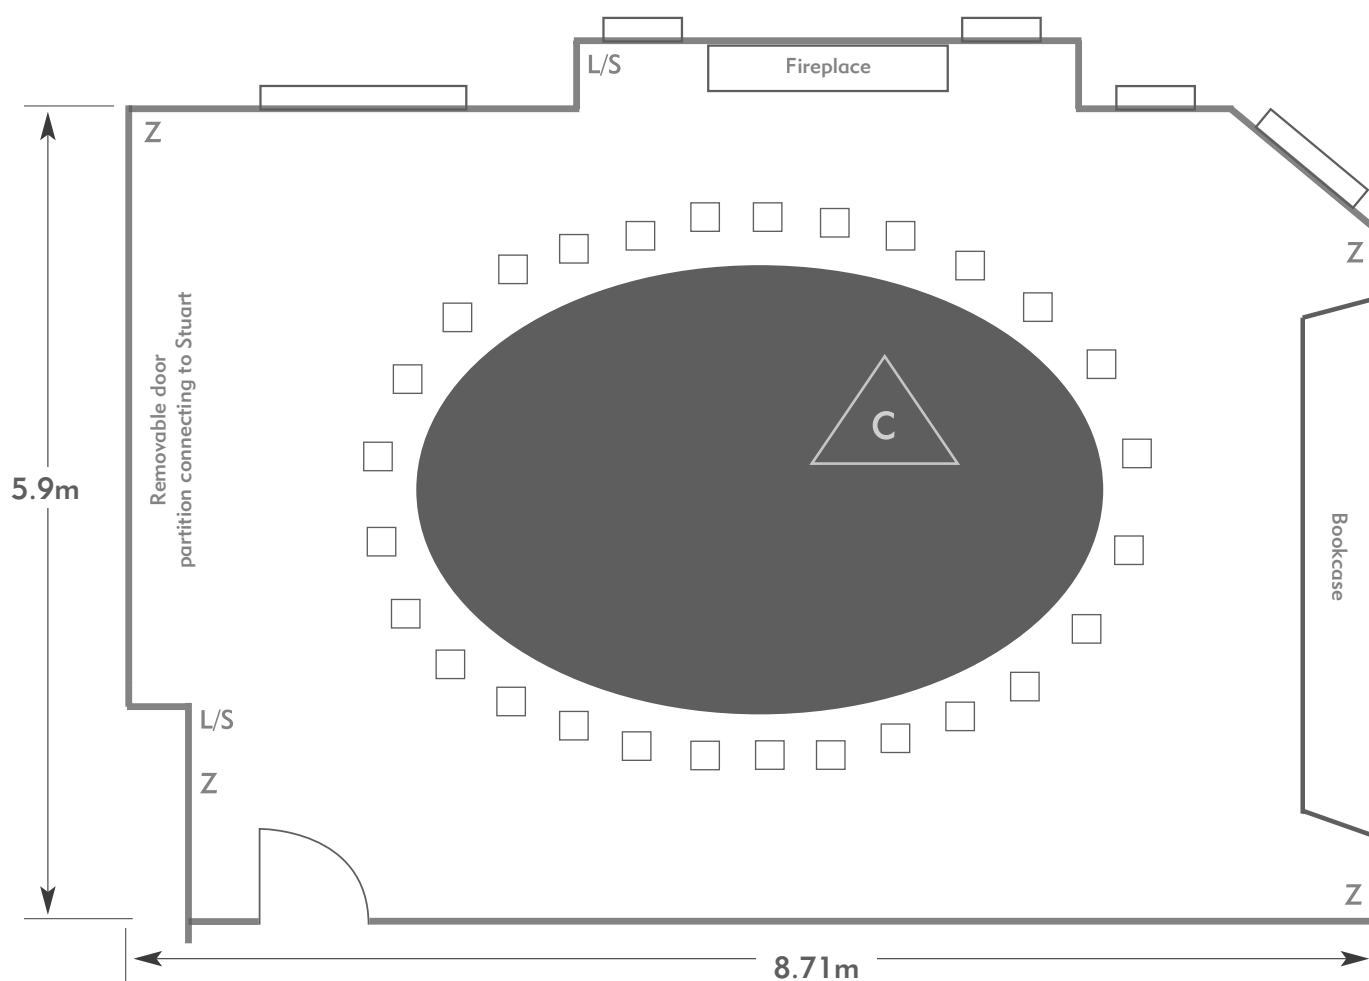

L/S = Light Switch

(C) (L) = Chandelier / Ceiling light

≡ = Screen

A/C = Heating / Aircon

To book your meeting or event,
call **01276 478476** or email
groupsales@exclusive.co.uk

PENNYHILL PARK

Carolean Suite

Room plan: Oval

Capacity: 28 people

PENNYHILL PARK

AN EXCLUSIVE HOTEL & SPA

KEY:

Z = 13 Amp Sockets

32A = 32 AMP Single Phase

(P) = Phone Point