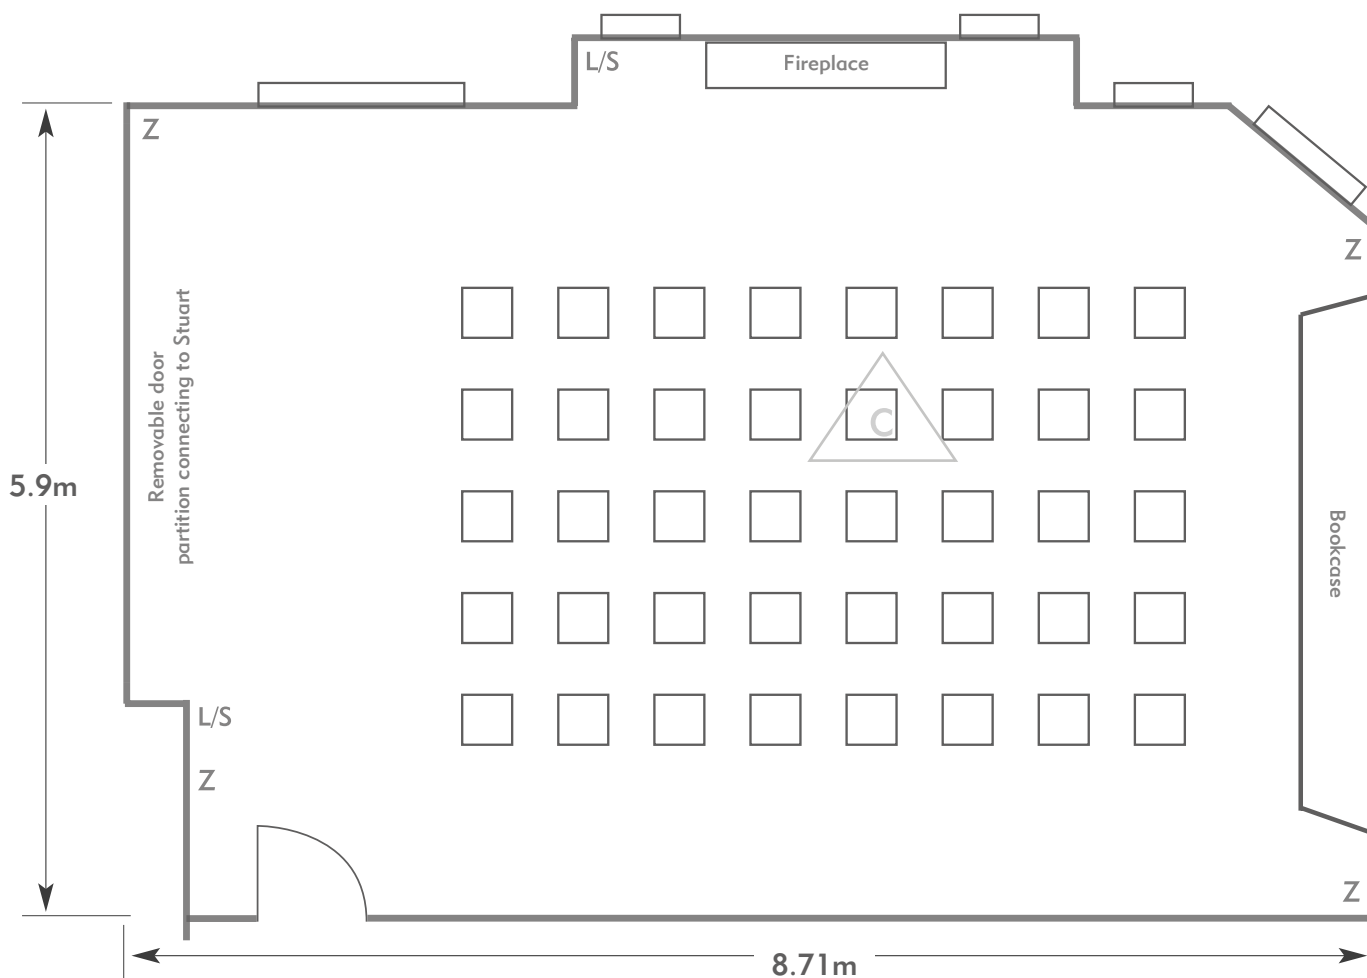

PENNYHILL PARK

Carolean Suite

Room plan: Theatre

Capacity: 40 people

PENNYHILL PARK

AN EXCLUSIVE HOTEL & SPA

KEY:

- Z = 13 Amp Sockets
- 32A = 32 AMP Single Phase
- (P) = Phone Point
- I = ISDN line

- TV = T. V. Socket
- L/S = Light Switch
- (C) (L) = Chandelier / Ceiling light
- ≡ = Screen
- A/C = Heating / Aircon

Diagrams are not to scale, layouts are representative.

To book your meeting or event,
call **01276 478476** or email
groupsales@exclusive.co.uk