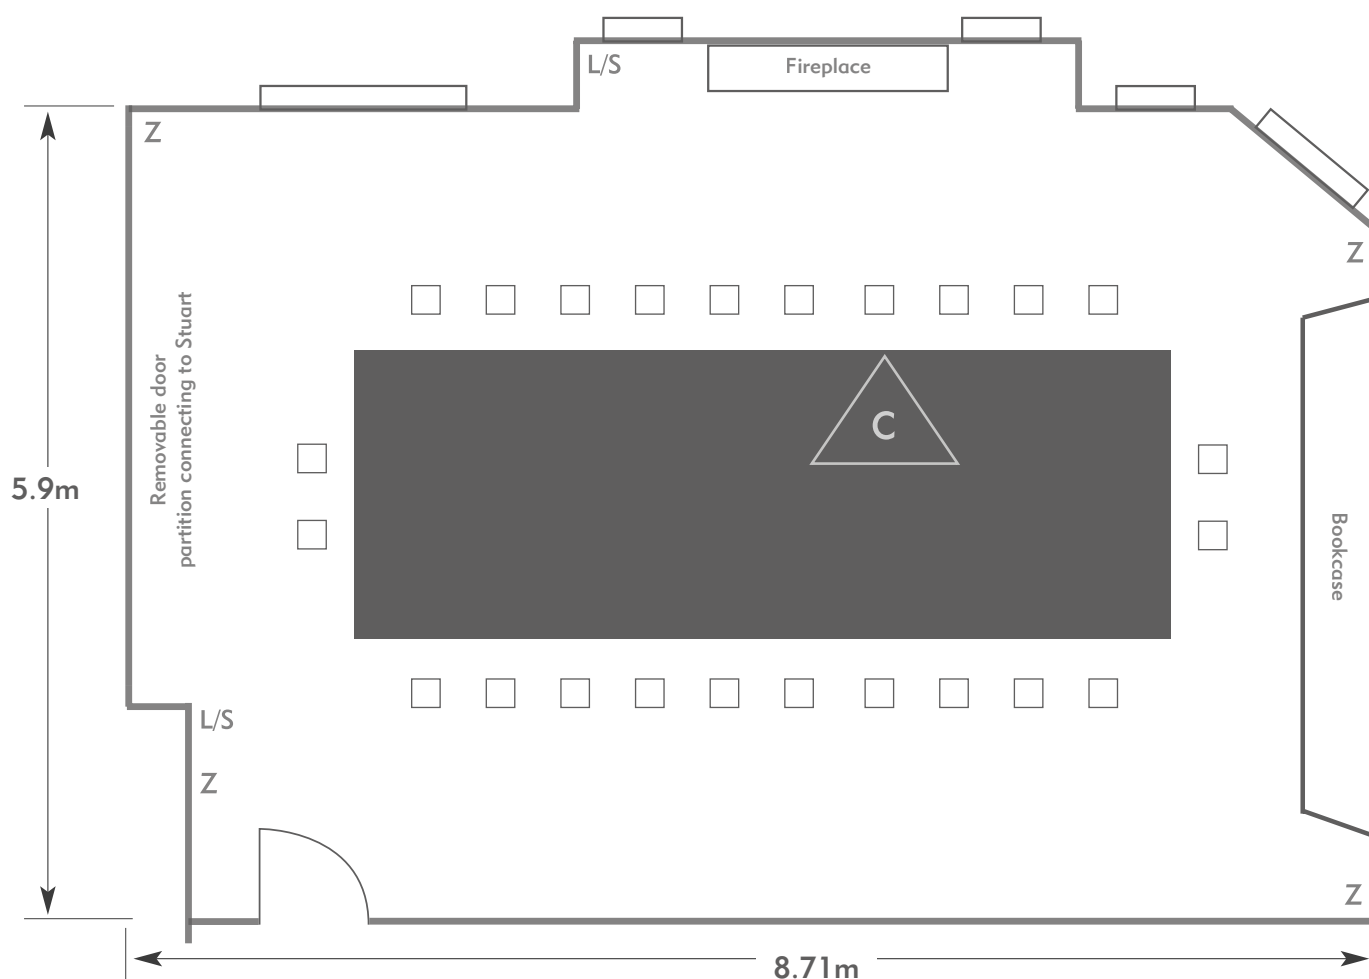

PENNYHILL PARK

Carolean Suite

Room plan: Boardroom

Capacity: 24 people

PENNYHILL PARK

AN EXCLUSIVE HOTEL & SPA

KEY:

- Z = 13 Amp Sockets
- 32A = 32 AMP Single Phase
- (P) = Phone Point
- I = ISDN line

- TV = T. V. Socket
- L/S = Light Switch
- (C) (L) = Chandelier / Ceiling light
- ==== = Screen
- A/C = Heating / Aircon

Diagrams are not to scale, layouts are representative.

To book your meeting or event,
call **01276 478476** or email
groupsales@exclusive.co.uk