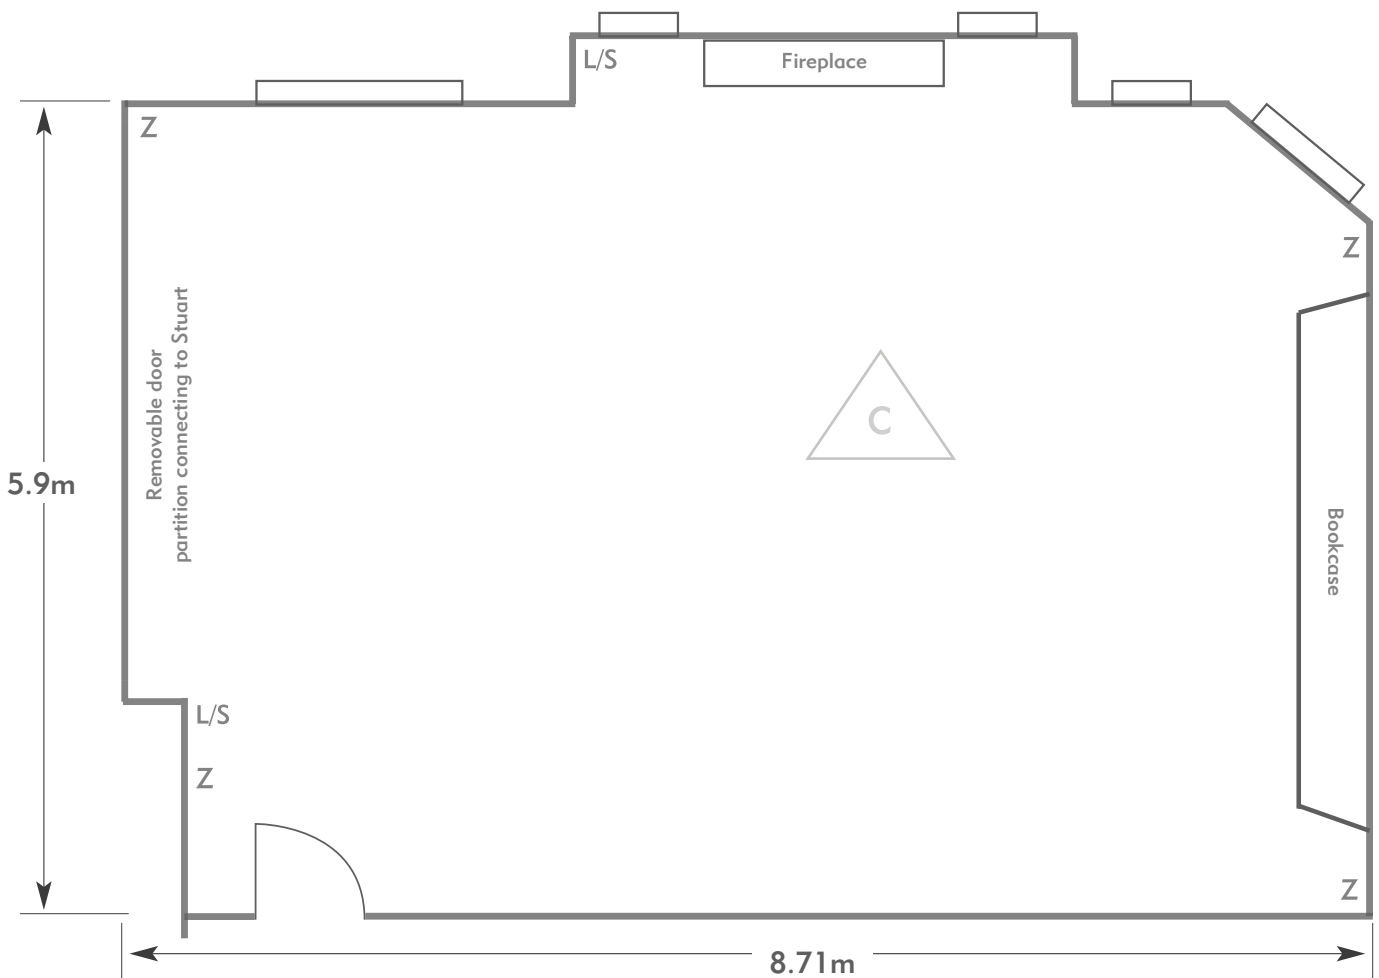

PENNYHILL PARK

Carolean Suite

PENNYHILL PARK
AN EXCLUSIVE HOTEL & SPA

KEY:

- Z = 13 Amp Sockets
- 32A = 32 AMP Single Phase
- (P) = Phone Point
- I = ISDN line

- TV = T. V. Socket
- L/S = Light Switch
- (C) (L) = Chandelier / Ceiling light
- ≡ = Screen
- A/C = Heating / Aircon

- Z = 13 Amp Sockets
- 32A = 32 AMP Single Phase
- (P) = Phone Point
- I = ISDN line

- TV = T. V. Socket
- L/S = Light Switch
- (C) (L) = Chandelier / Ceiling light
- ≡ = Screen
- A/C = Heating / Aircon

Room plan: Oval

Capacity: 28 people

PENNYHILL PARK

AN EXCLUSIVE HOTEL & SPA

KEY:

Z = 13 Amp Sockets

32A = 32 AMP Single Phase

(P) = Phone Point

PENNYHILL PARK

Carolean Suite

Room plan: Stand-up reception

Capacity: 50 people

PENNYHILL PARK

AN EXCLUSIVE HOTEL & SPA

KEY:

- Z = 13 Amp Sockets
- 32A = 32 AMP Single Phase
- (P) = Phone Point
- I = ISDN line